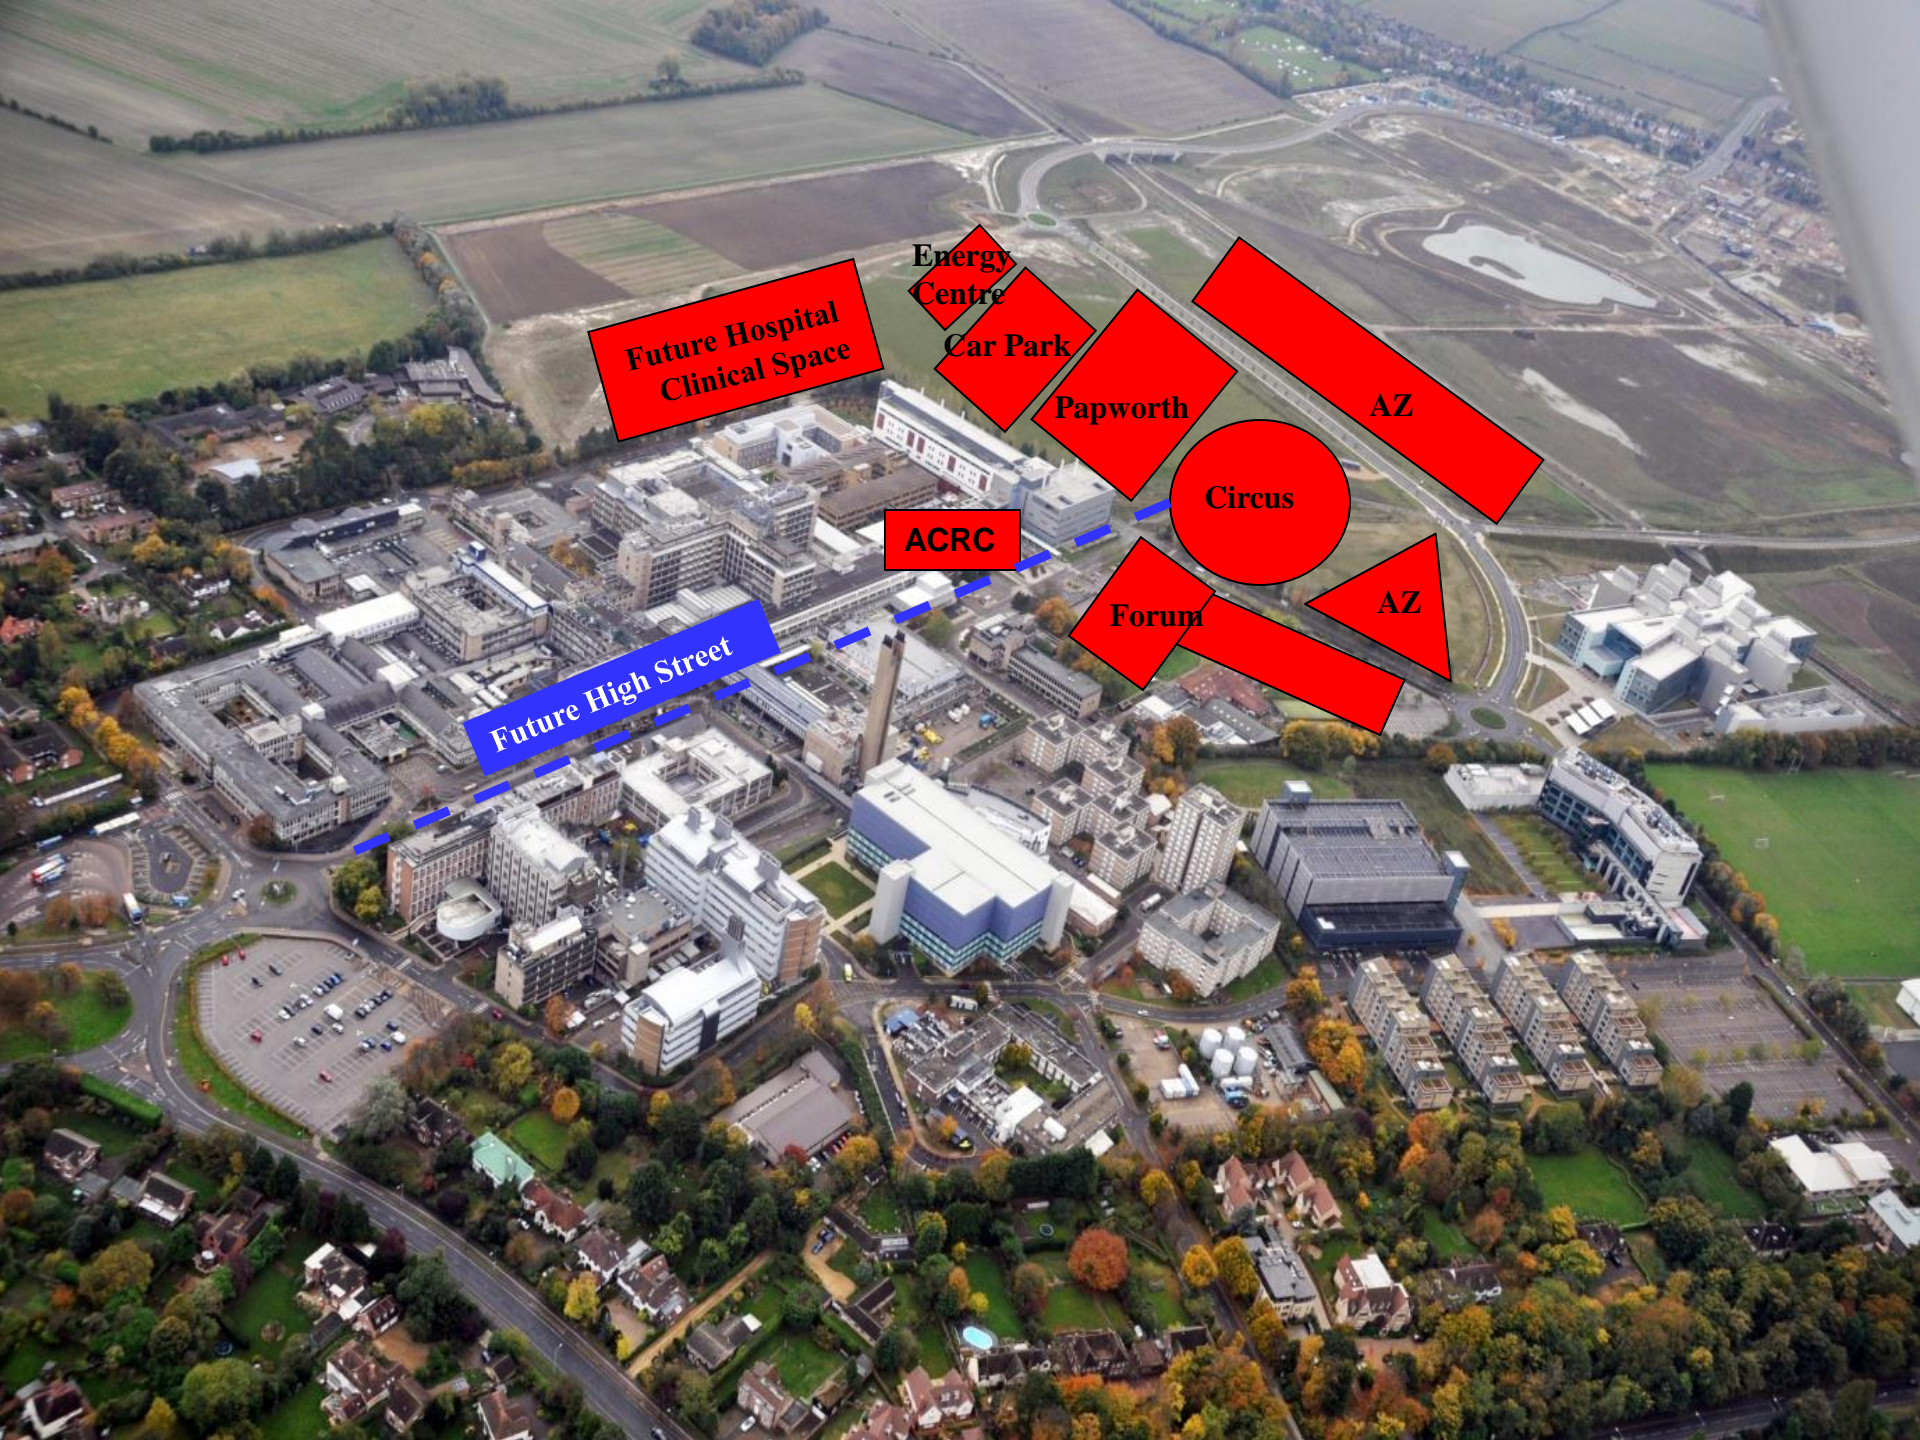

Cambridge Biomedical Campus

Development overview January 2014

Elizabeth Rolph

Principal Planner, New
Neighbourhoods

Progress to date

Outline application approved 2009

- **Medical Research Council Laboratory of Molecular Biology** – occupied
- **Multi-storey car park** – to open May 2014
- **Energy Centre** – construction to start mid 2014

Multi Storey Car Park

Energy Centre

Developments coming forward

- **Papworth** - application expected April 2014
- **AstraZeneca** - Application expected autumn 2014
- **Circus** – Public Realm area
Design consideration early 2014
- **The Forum**
Presentation to follow
- **ACRC Extension**
South of Forum
application expected spring 2014

Papworth

Future Hospital
Clinical Space

Energy
Centre
Car Park

Papworth

AZ

ACRC

Circus

Forum