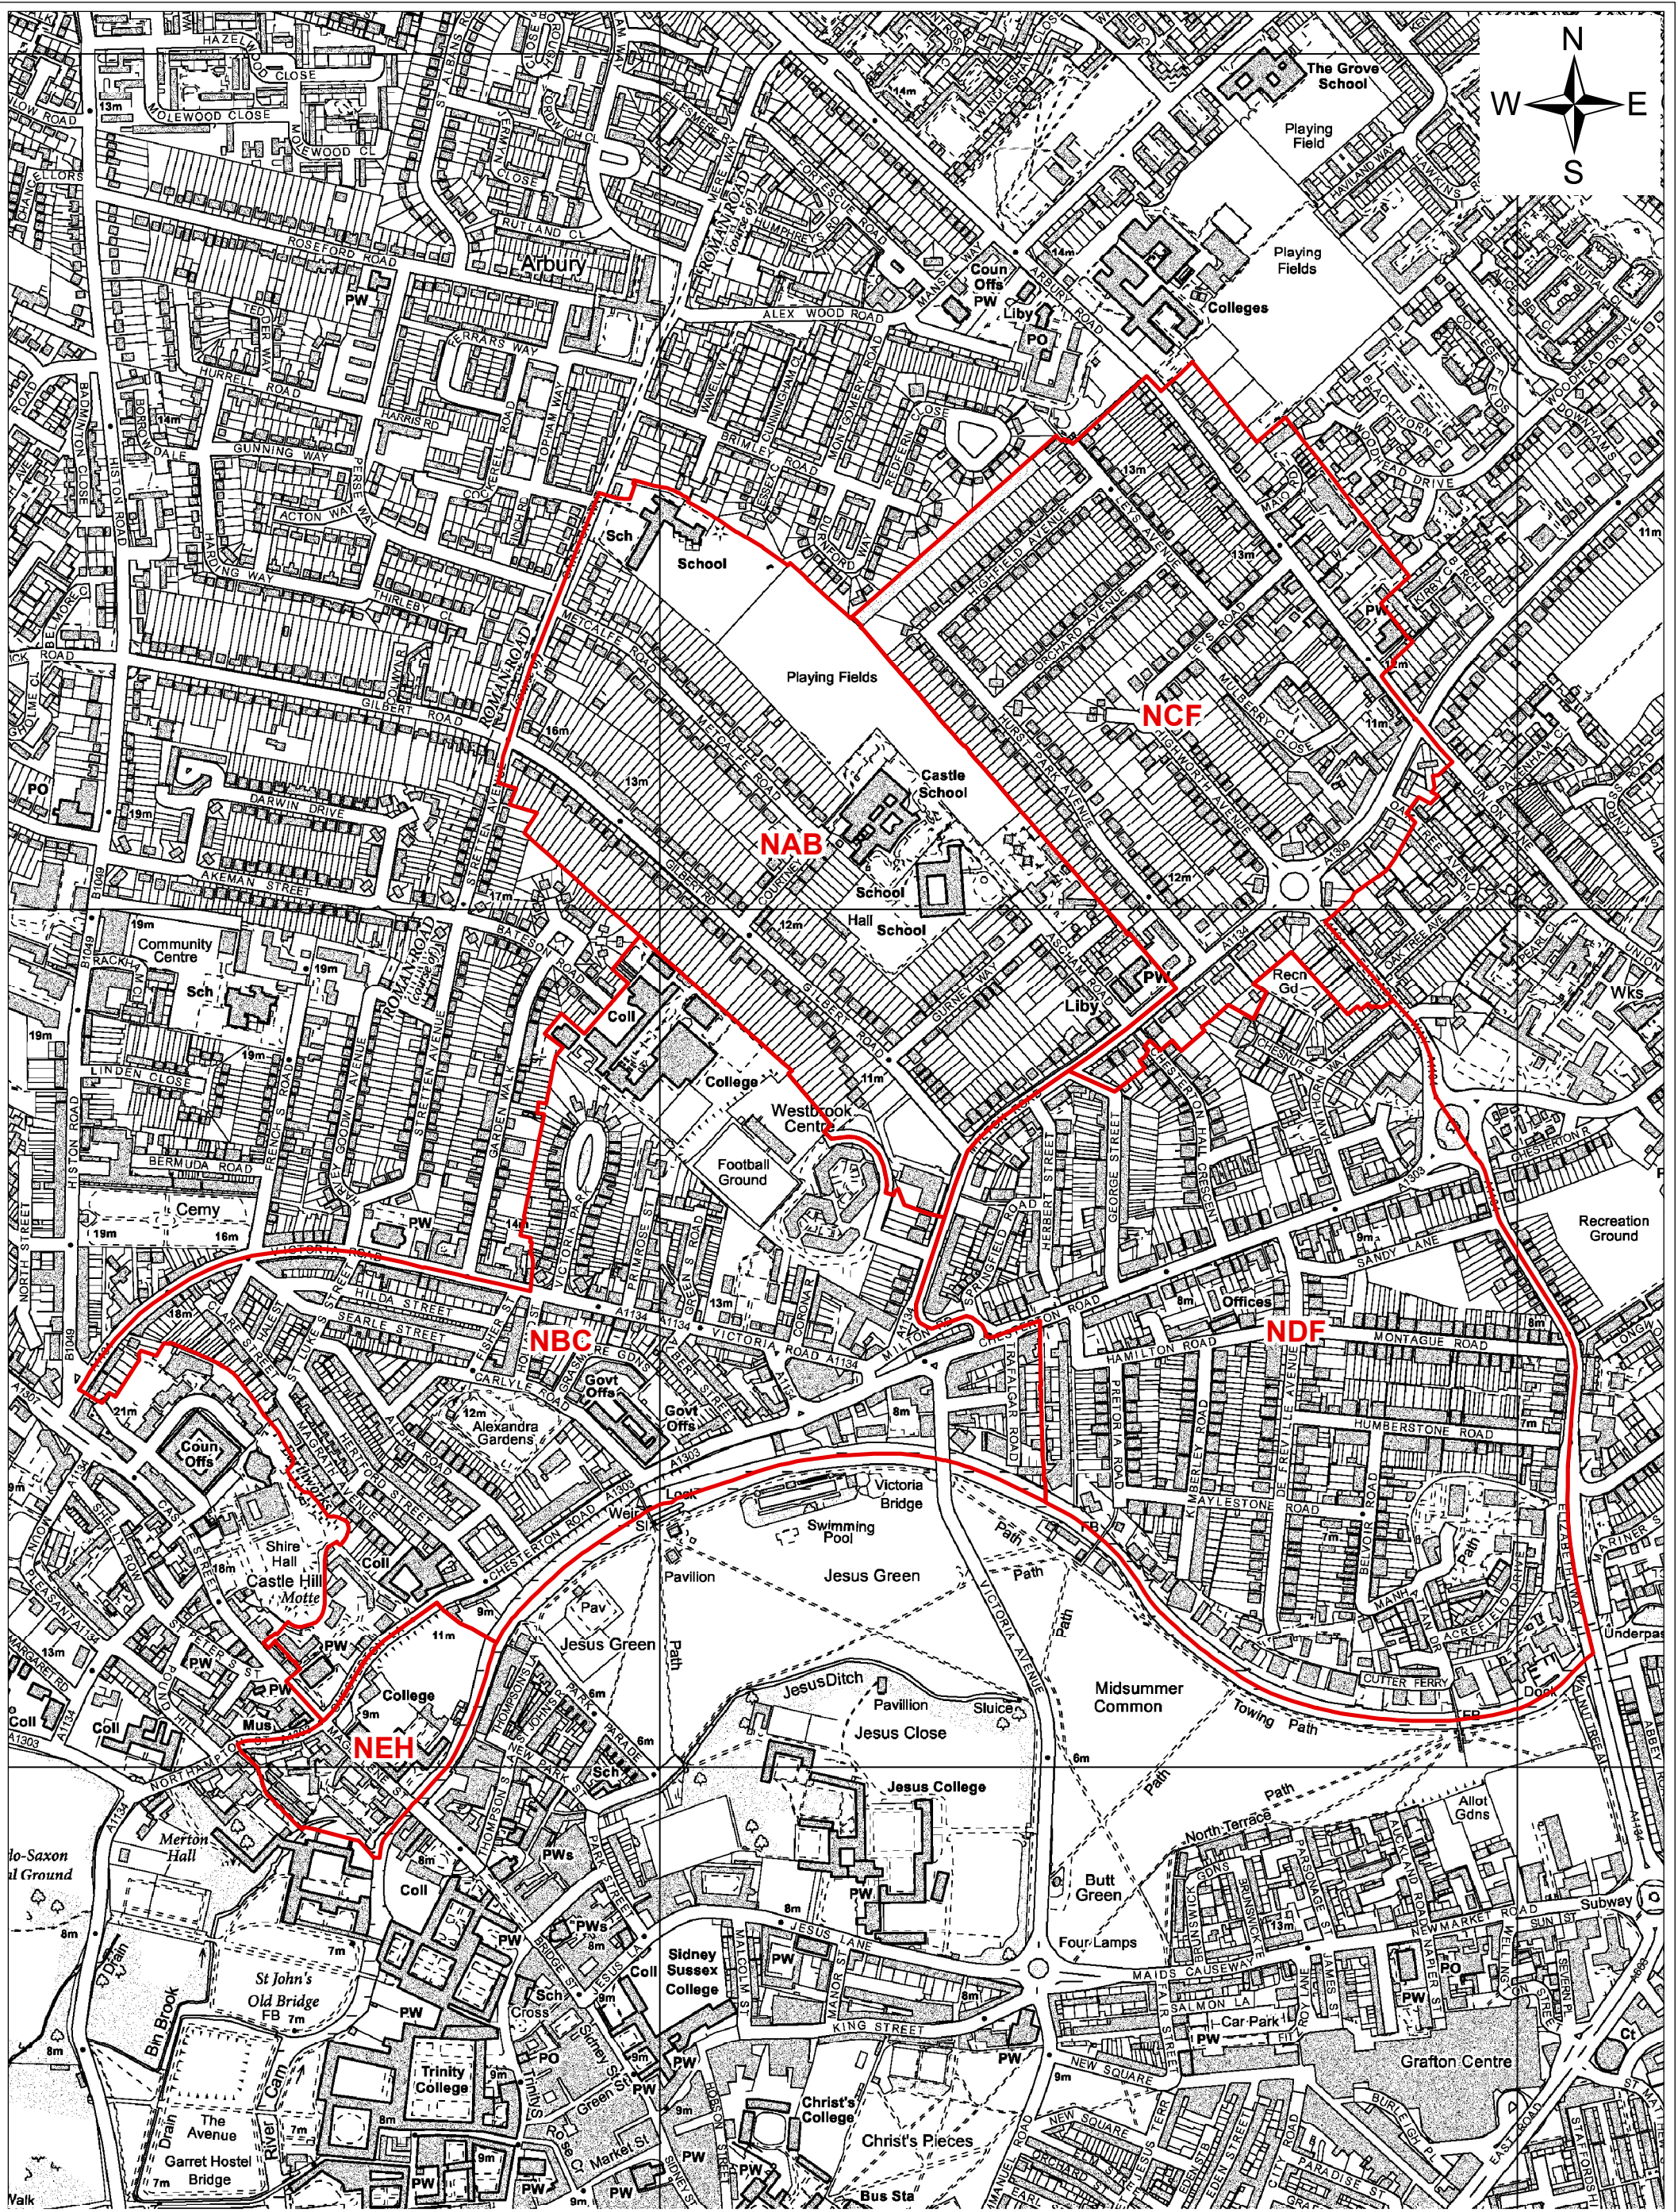

West Chesterton Ward with Polling Districts

(c) Crown copyright and database right 2019. Ordnance Survey Licence No. 100019730.

Date:	26 September 2019
Produced by:	Spatial Team 3C Shared Services
Scale:	1:7,000 @ A3