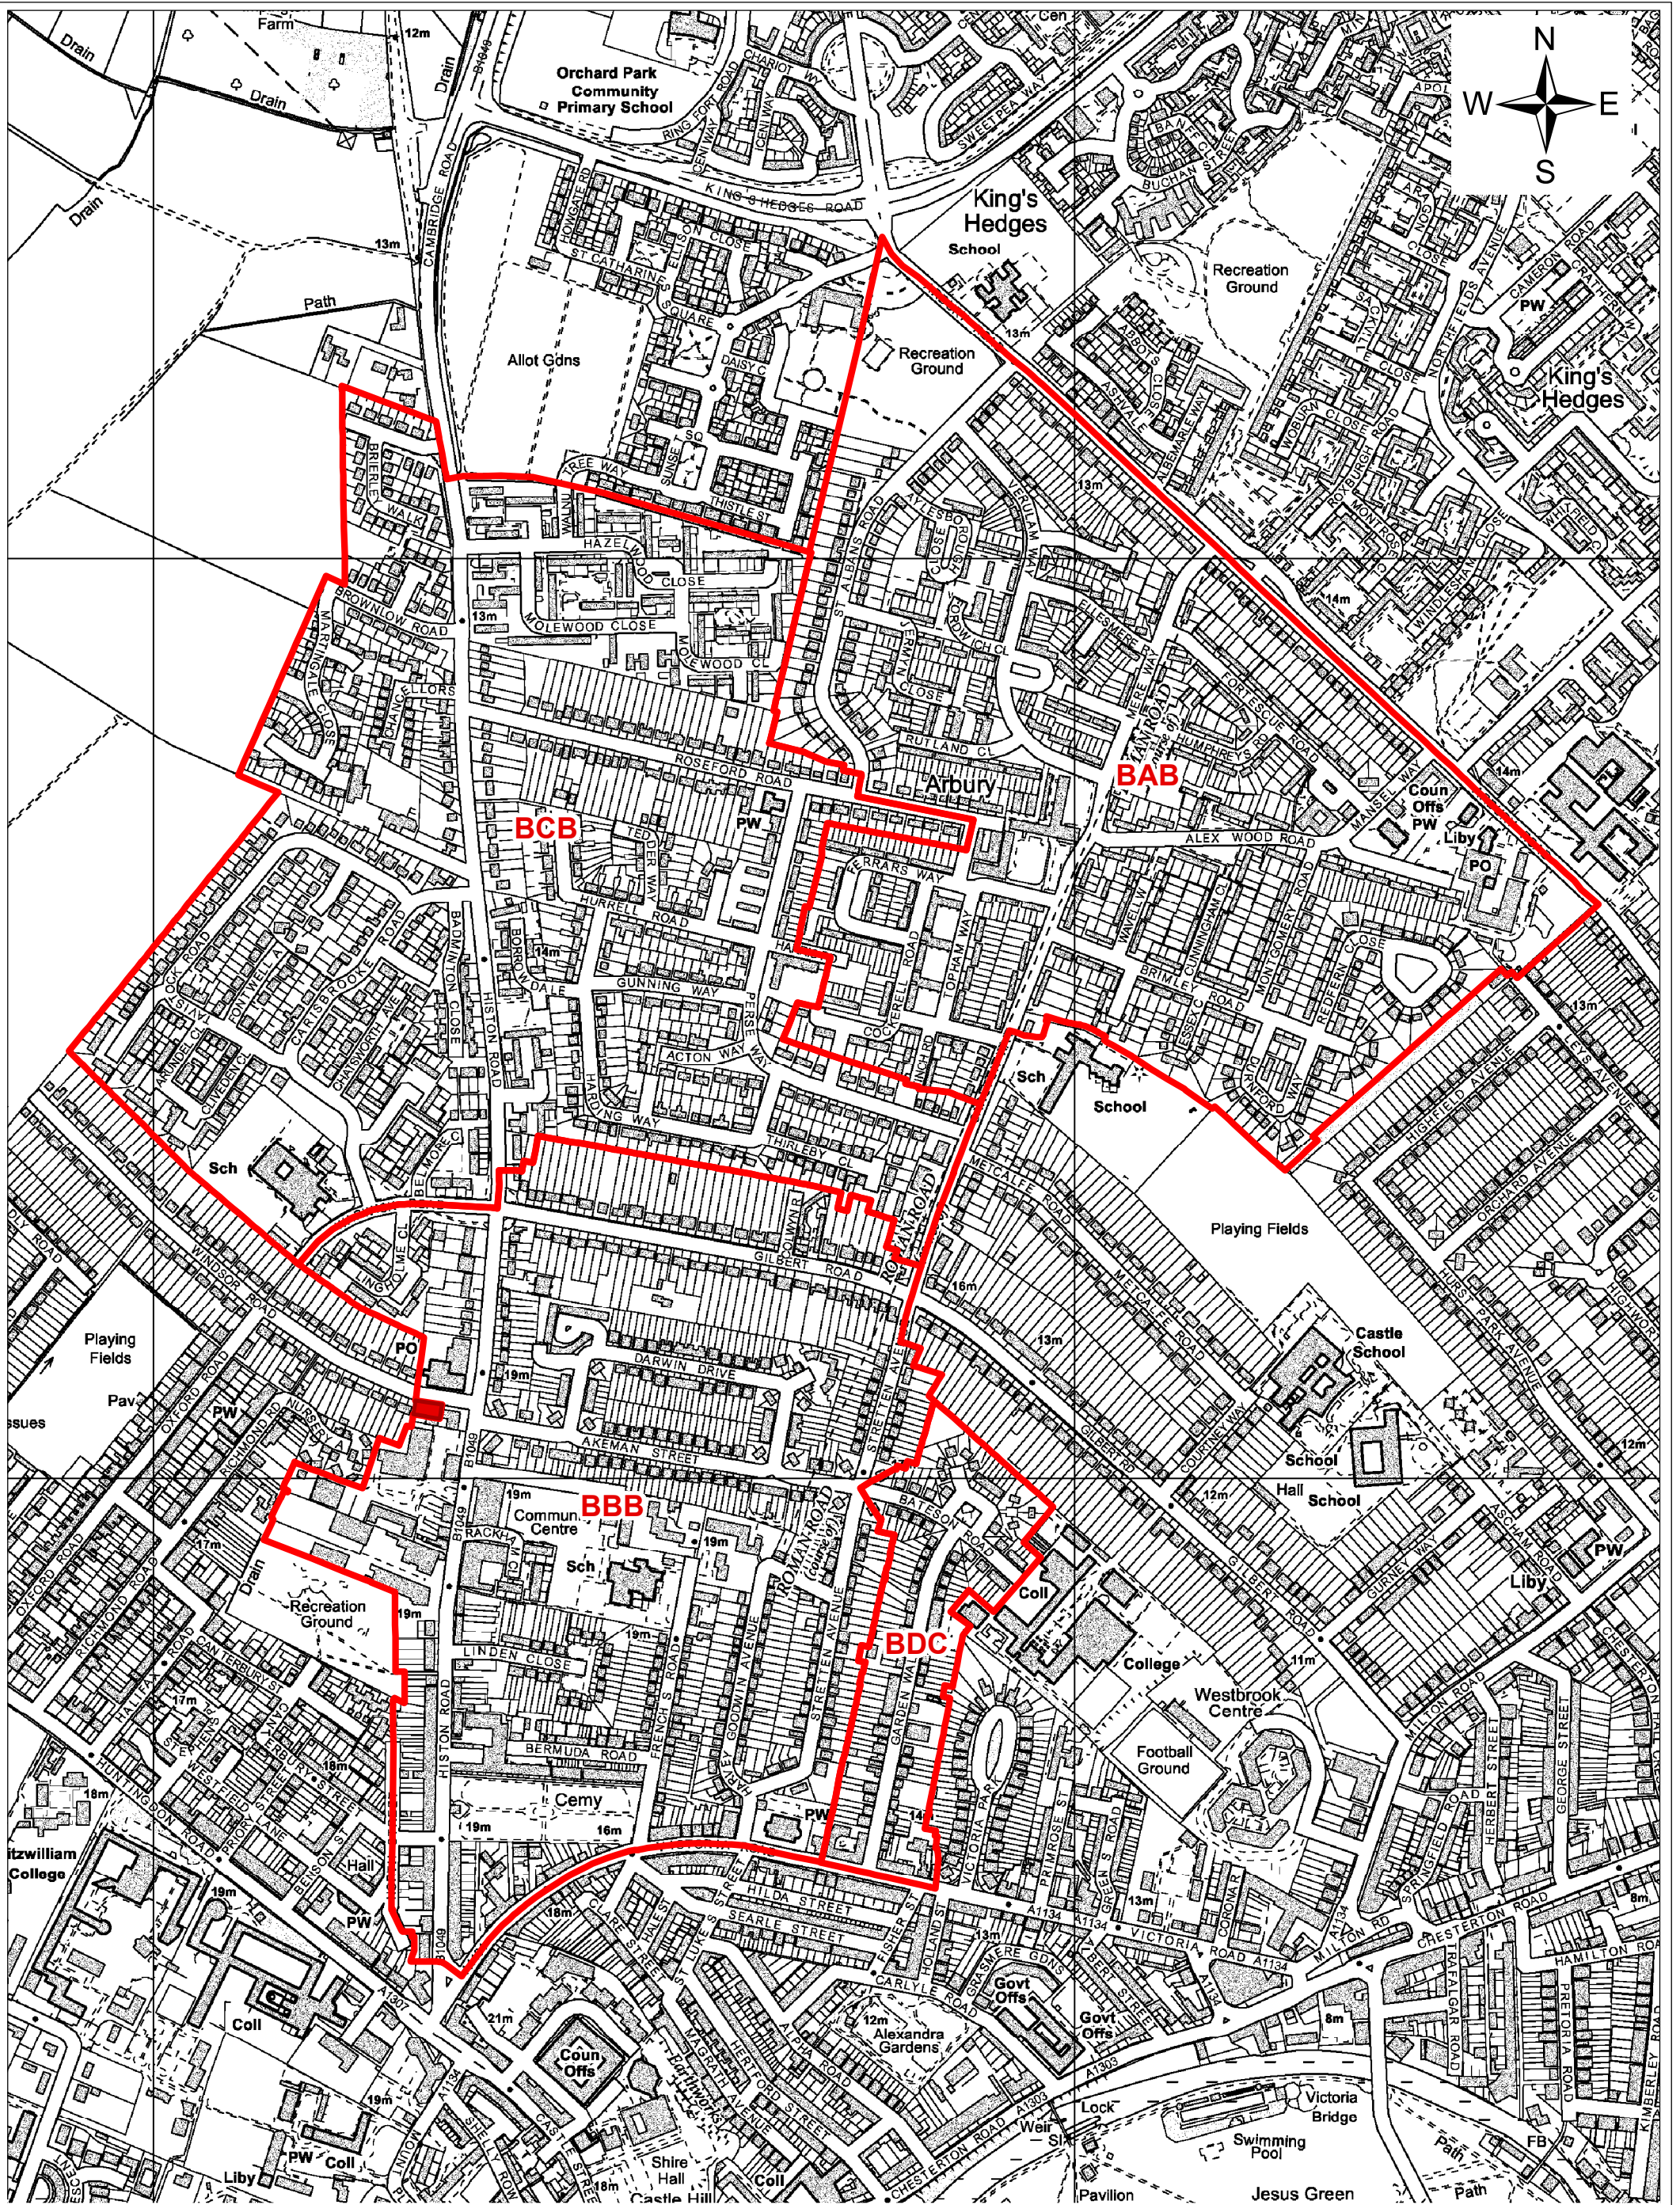

Abbey Ward with Polling Districts

(c) Crown copyright and database right 2019. Ordnance Survey Licence No. 100019730.

Date:	18 October 2019
Produced by:	Spatial Team 3C Shared Services
Scale:	1:12,000 @ A3