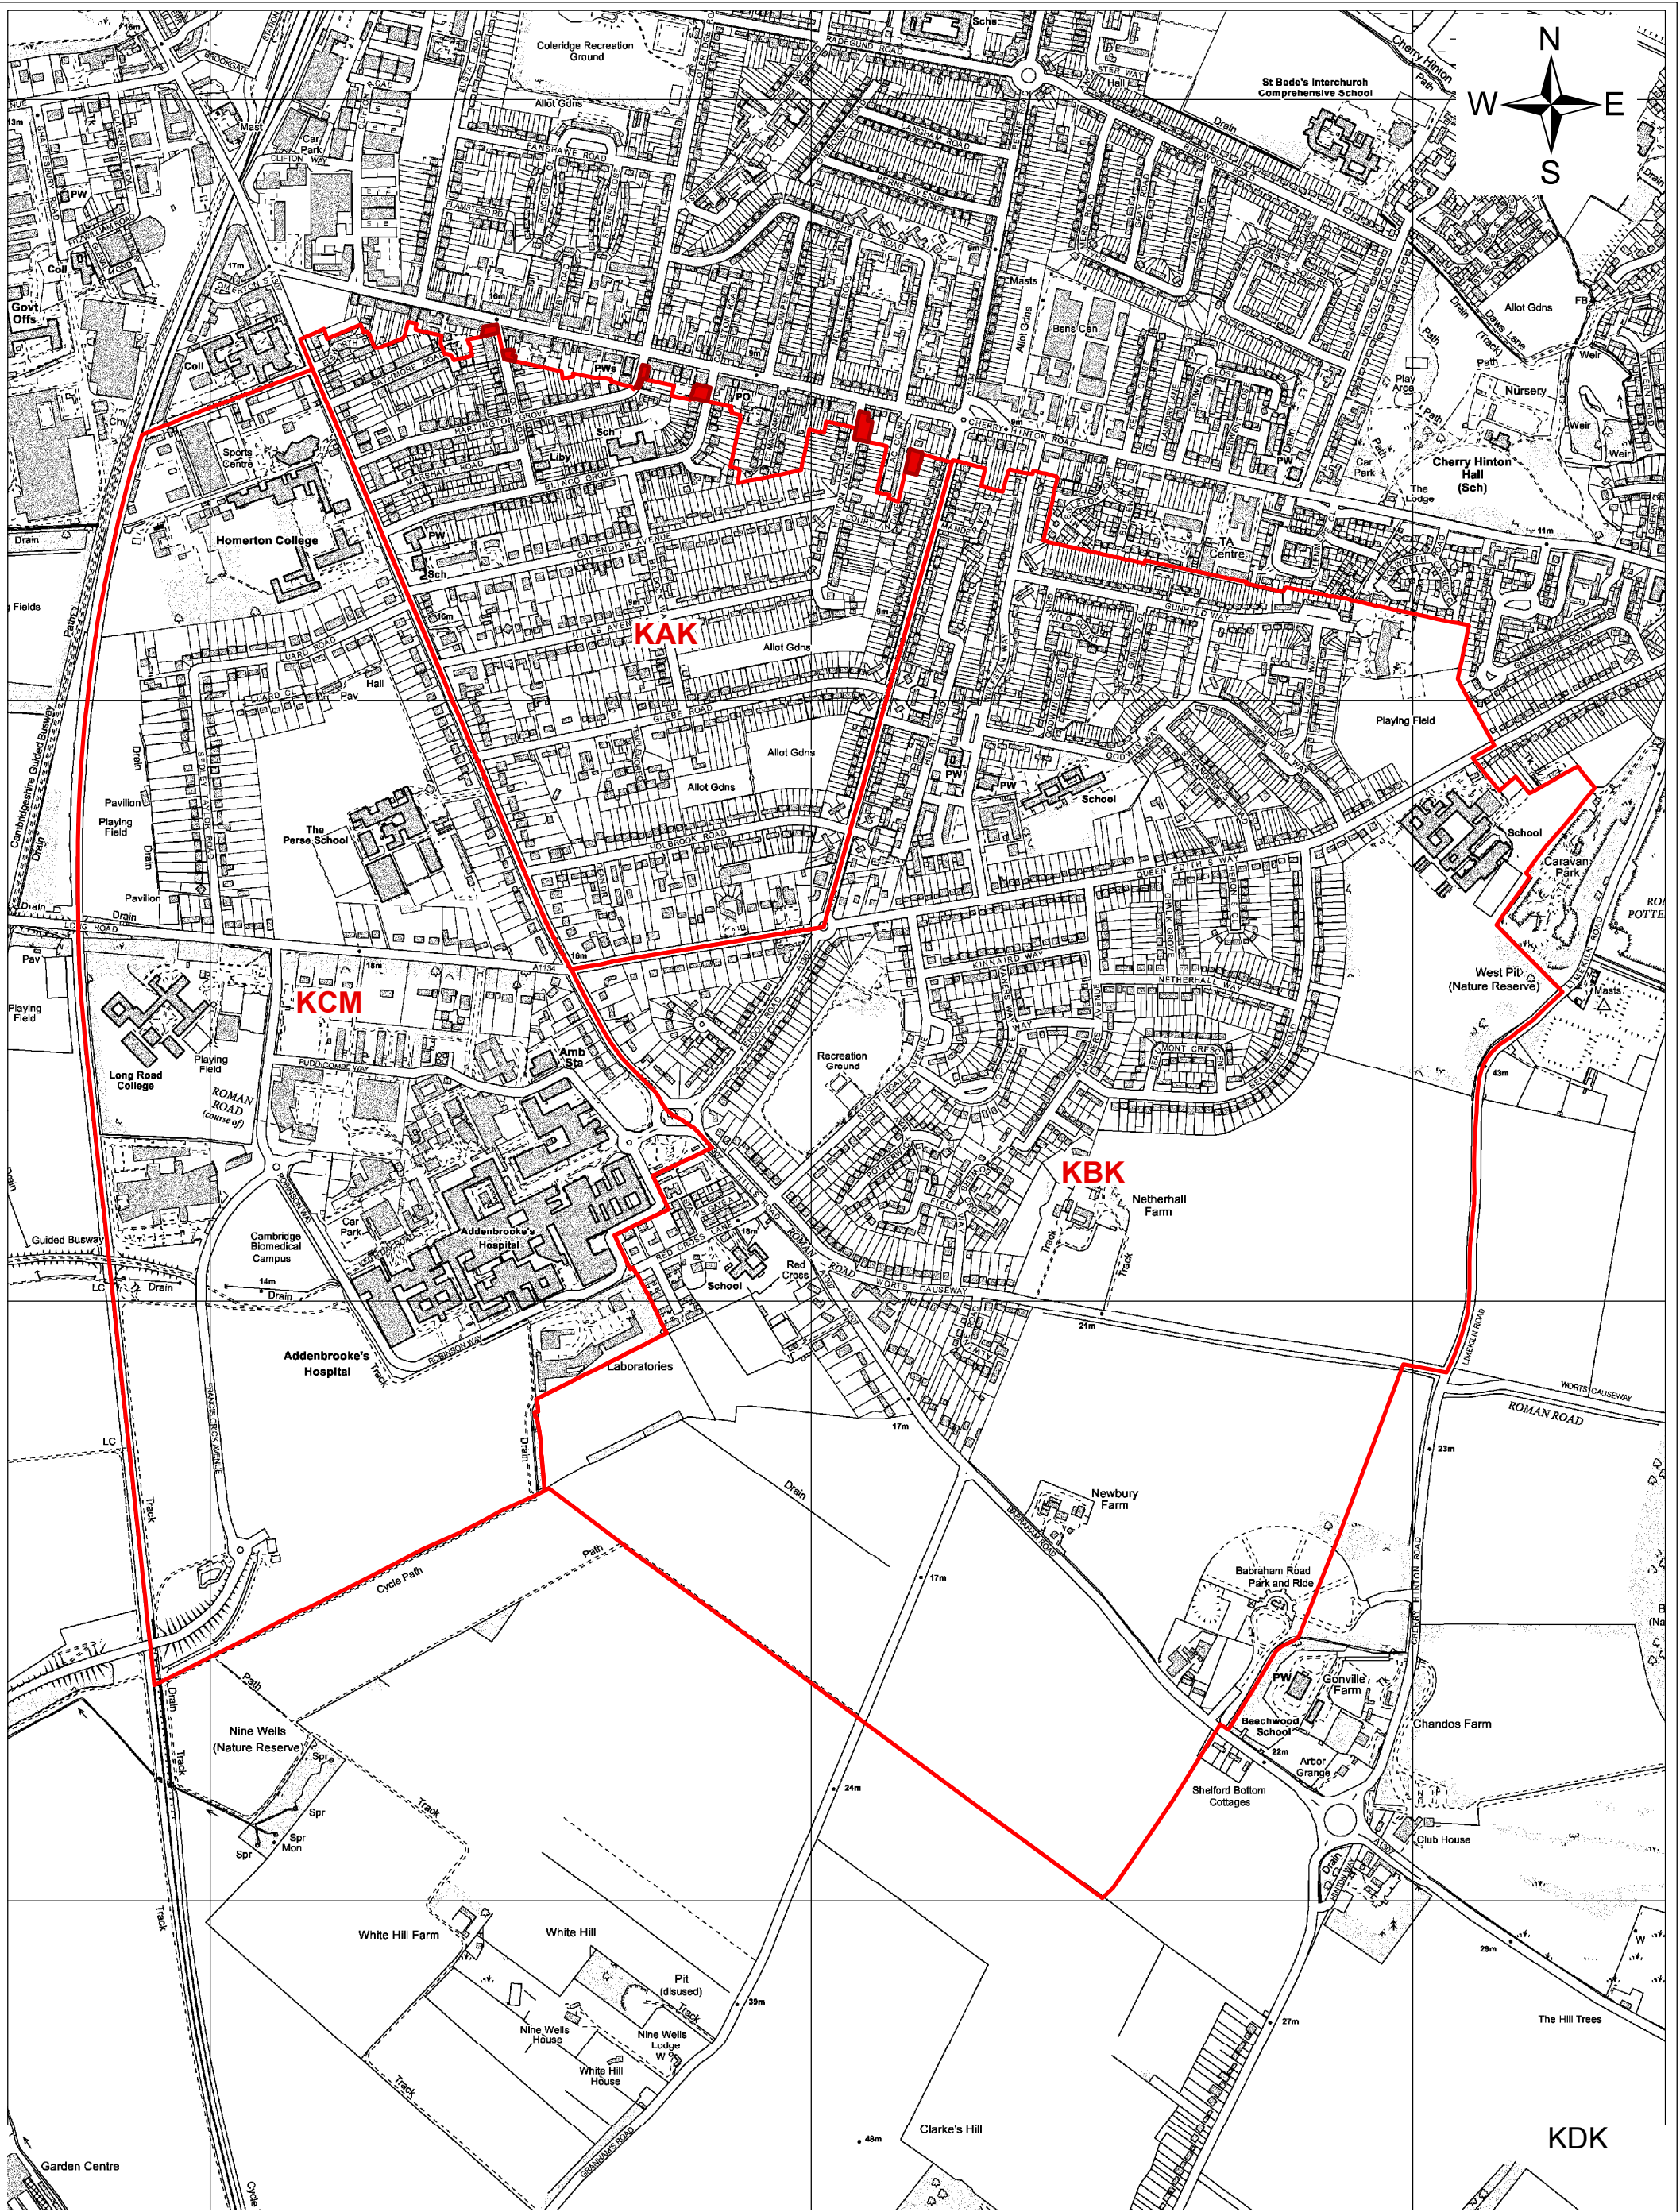

Queen Ediths Ward with Polling Districts

(c) Crown copyright and database right 2019. Ordnance Survey Licence No. 100019730.

Date:	22 October 2019
Produced by:	Spatial Team 3C Shared Services
Scale:	1:10,000 @ A3