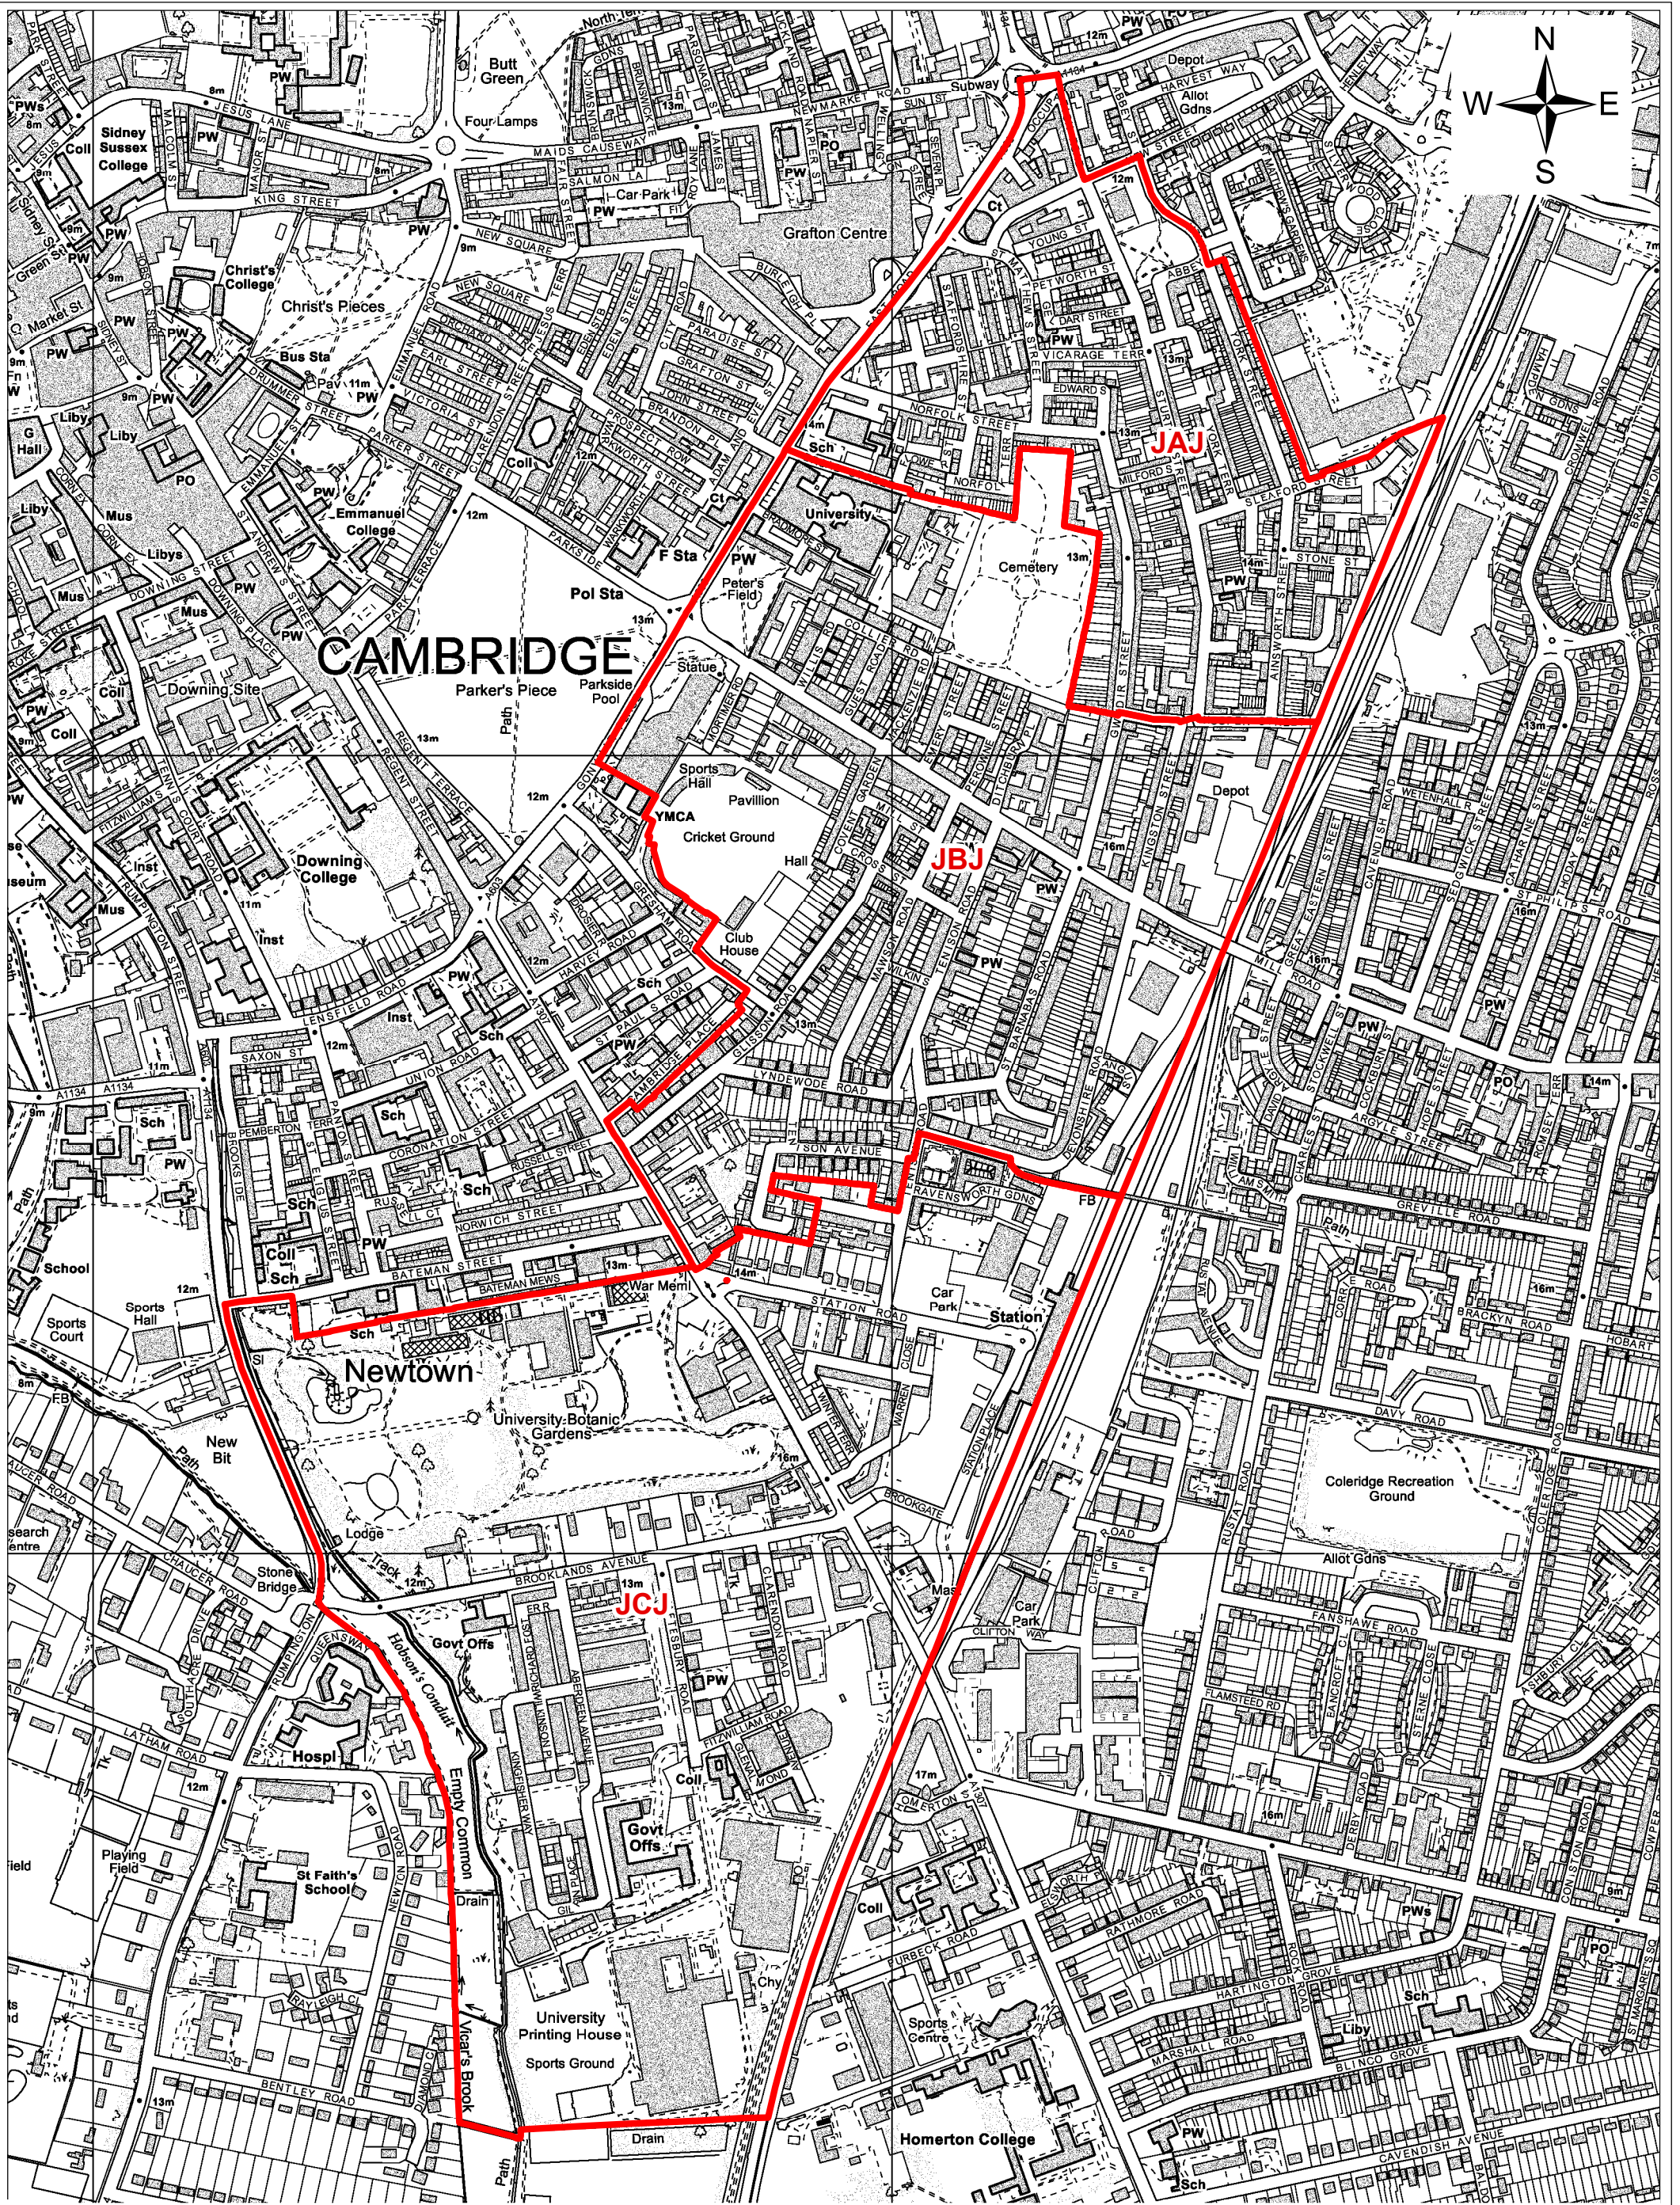

Petersfield Ward with Polling Districts

(c) Crown copyright and database right 2019. Ordnance Survey Licence No. 100019730.

Date:	18 October 2019
Produced by:	Spatial Team 3C Shared Services
Scale:	1:7,500 @ A3