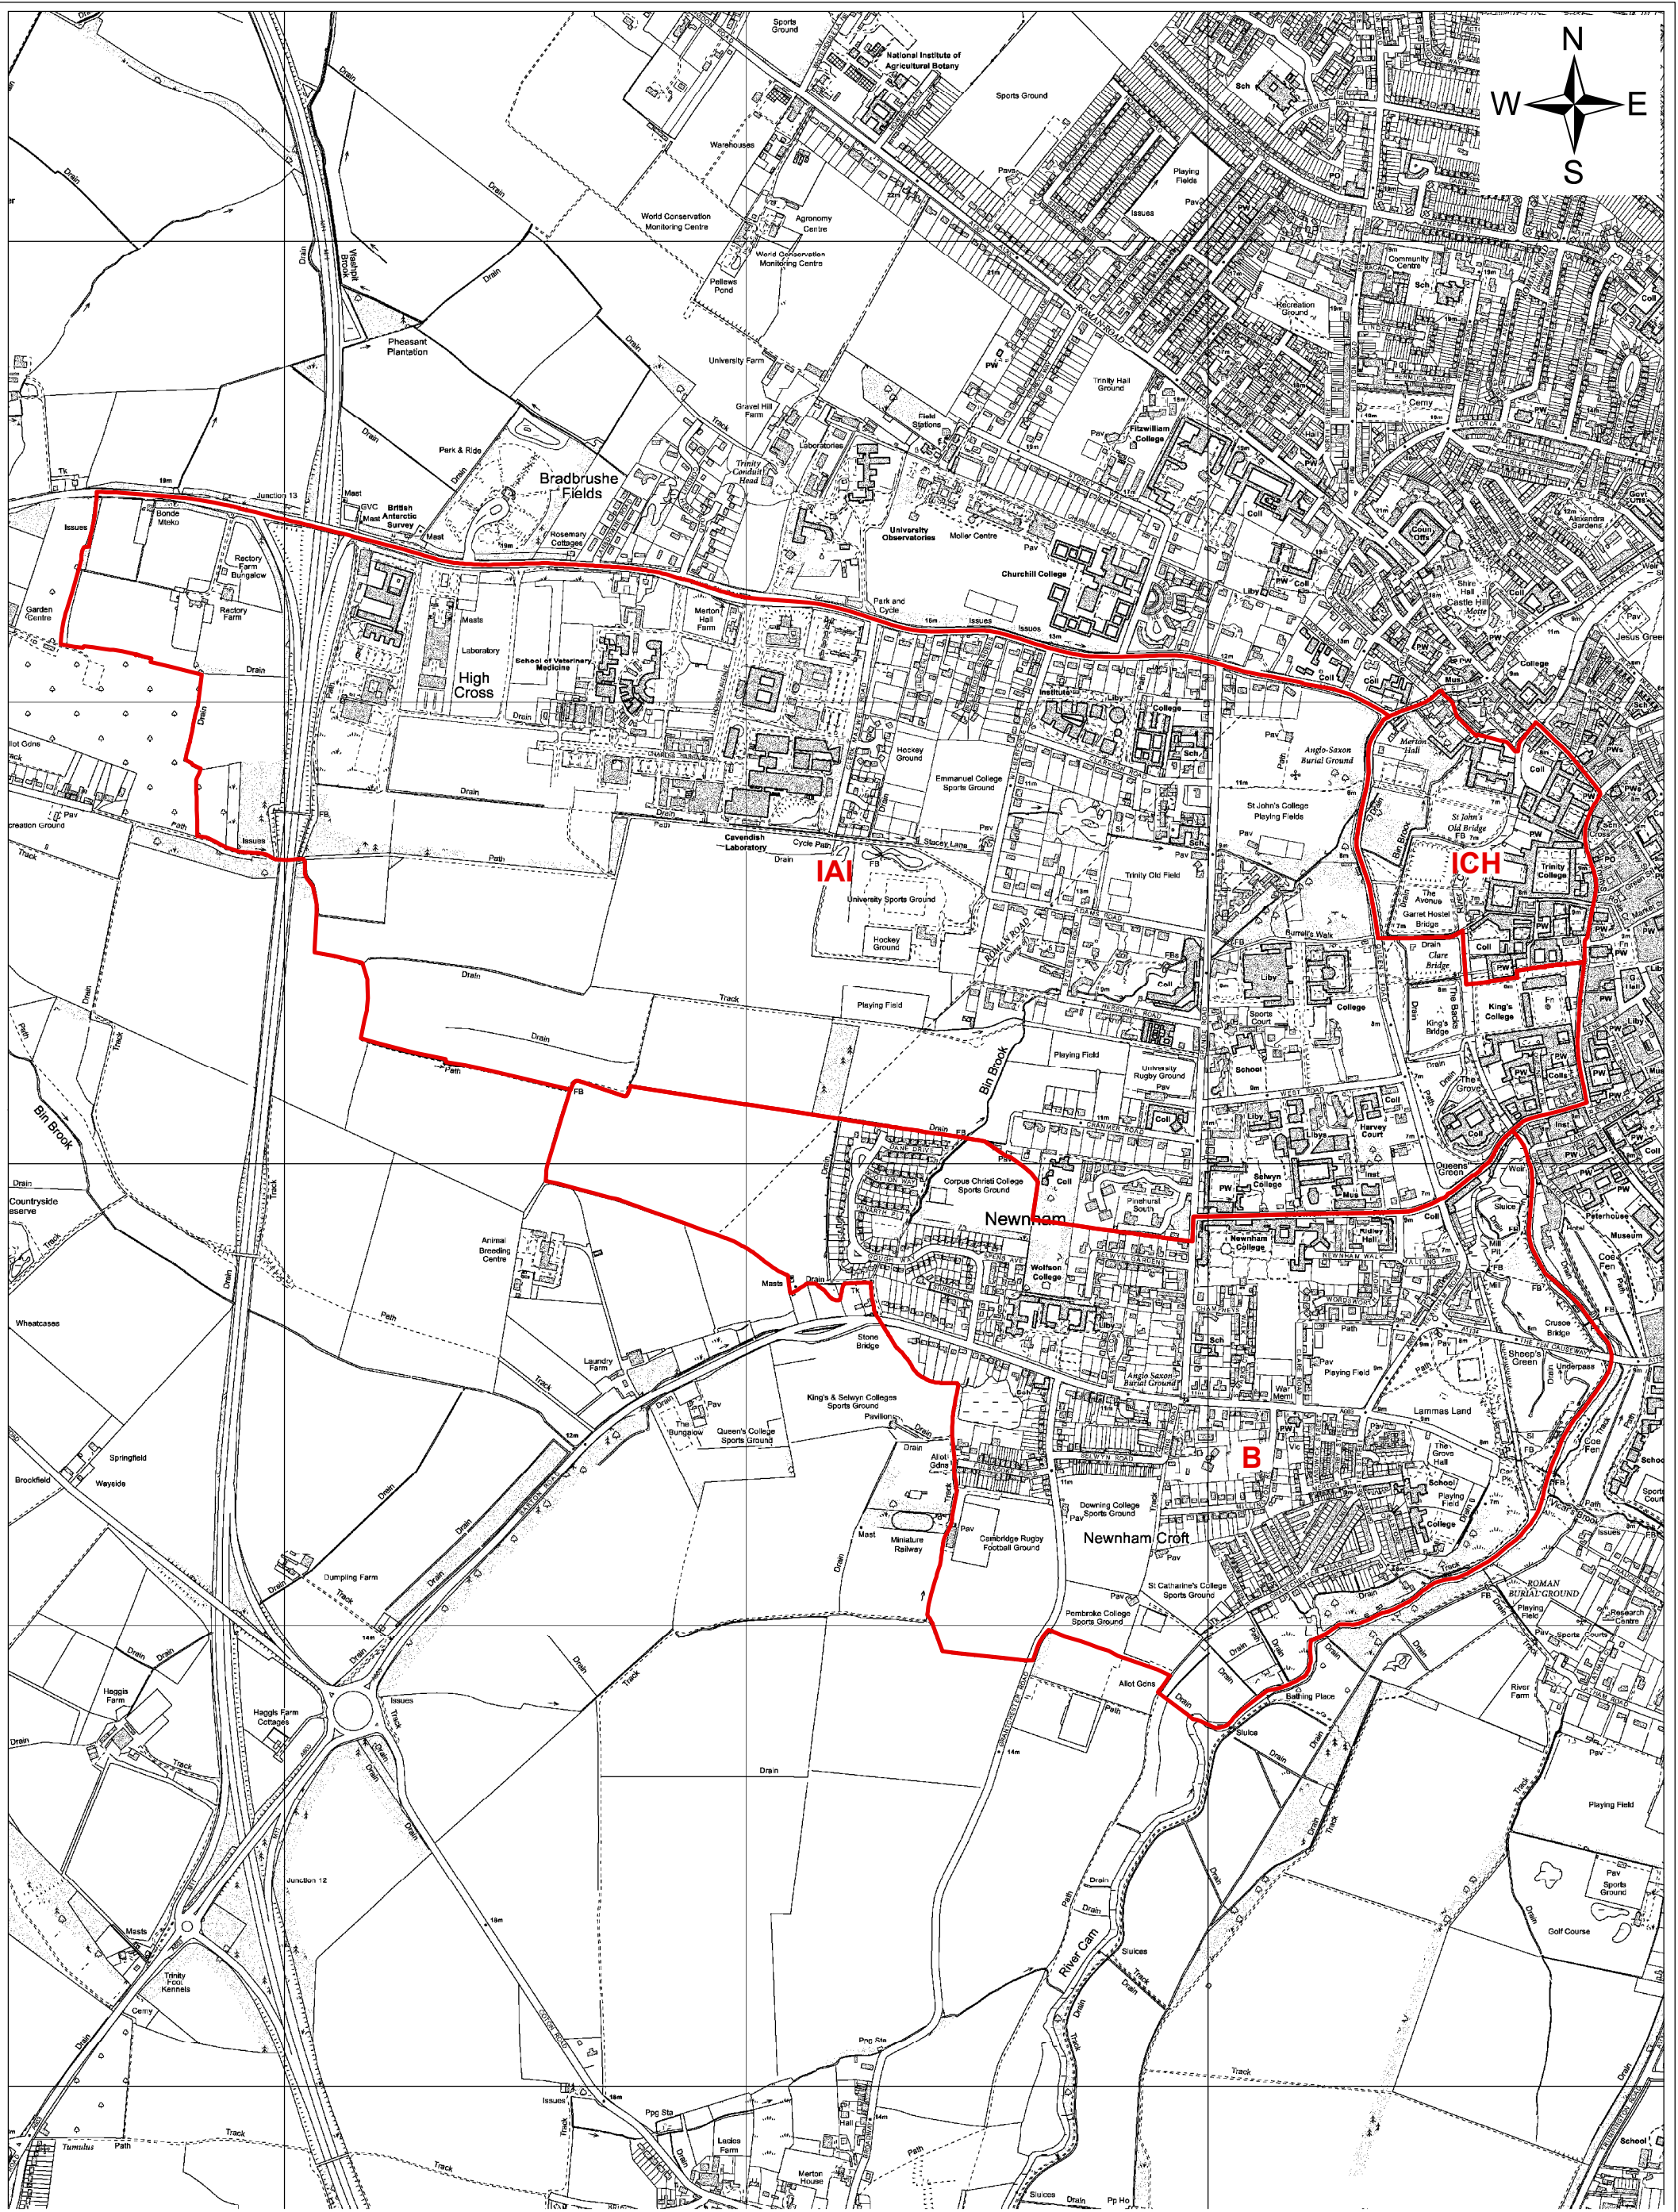

Newnham Ward with Polling Districts

(c) Crown copyright and database right 2019. Ordnance Survey Licence No. 100019730.

Date:	26 September 2019
Produced by:	Spatial Team 3C Shared Services
Scale:	1:13,000 @ A3