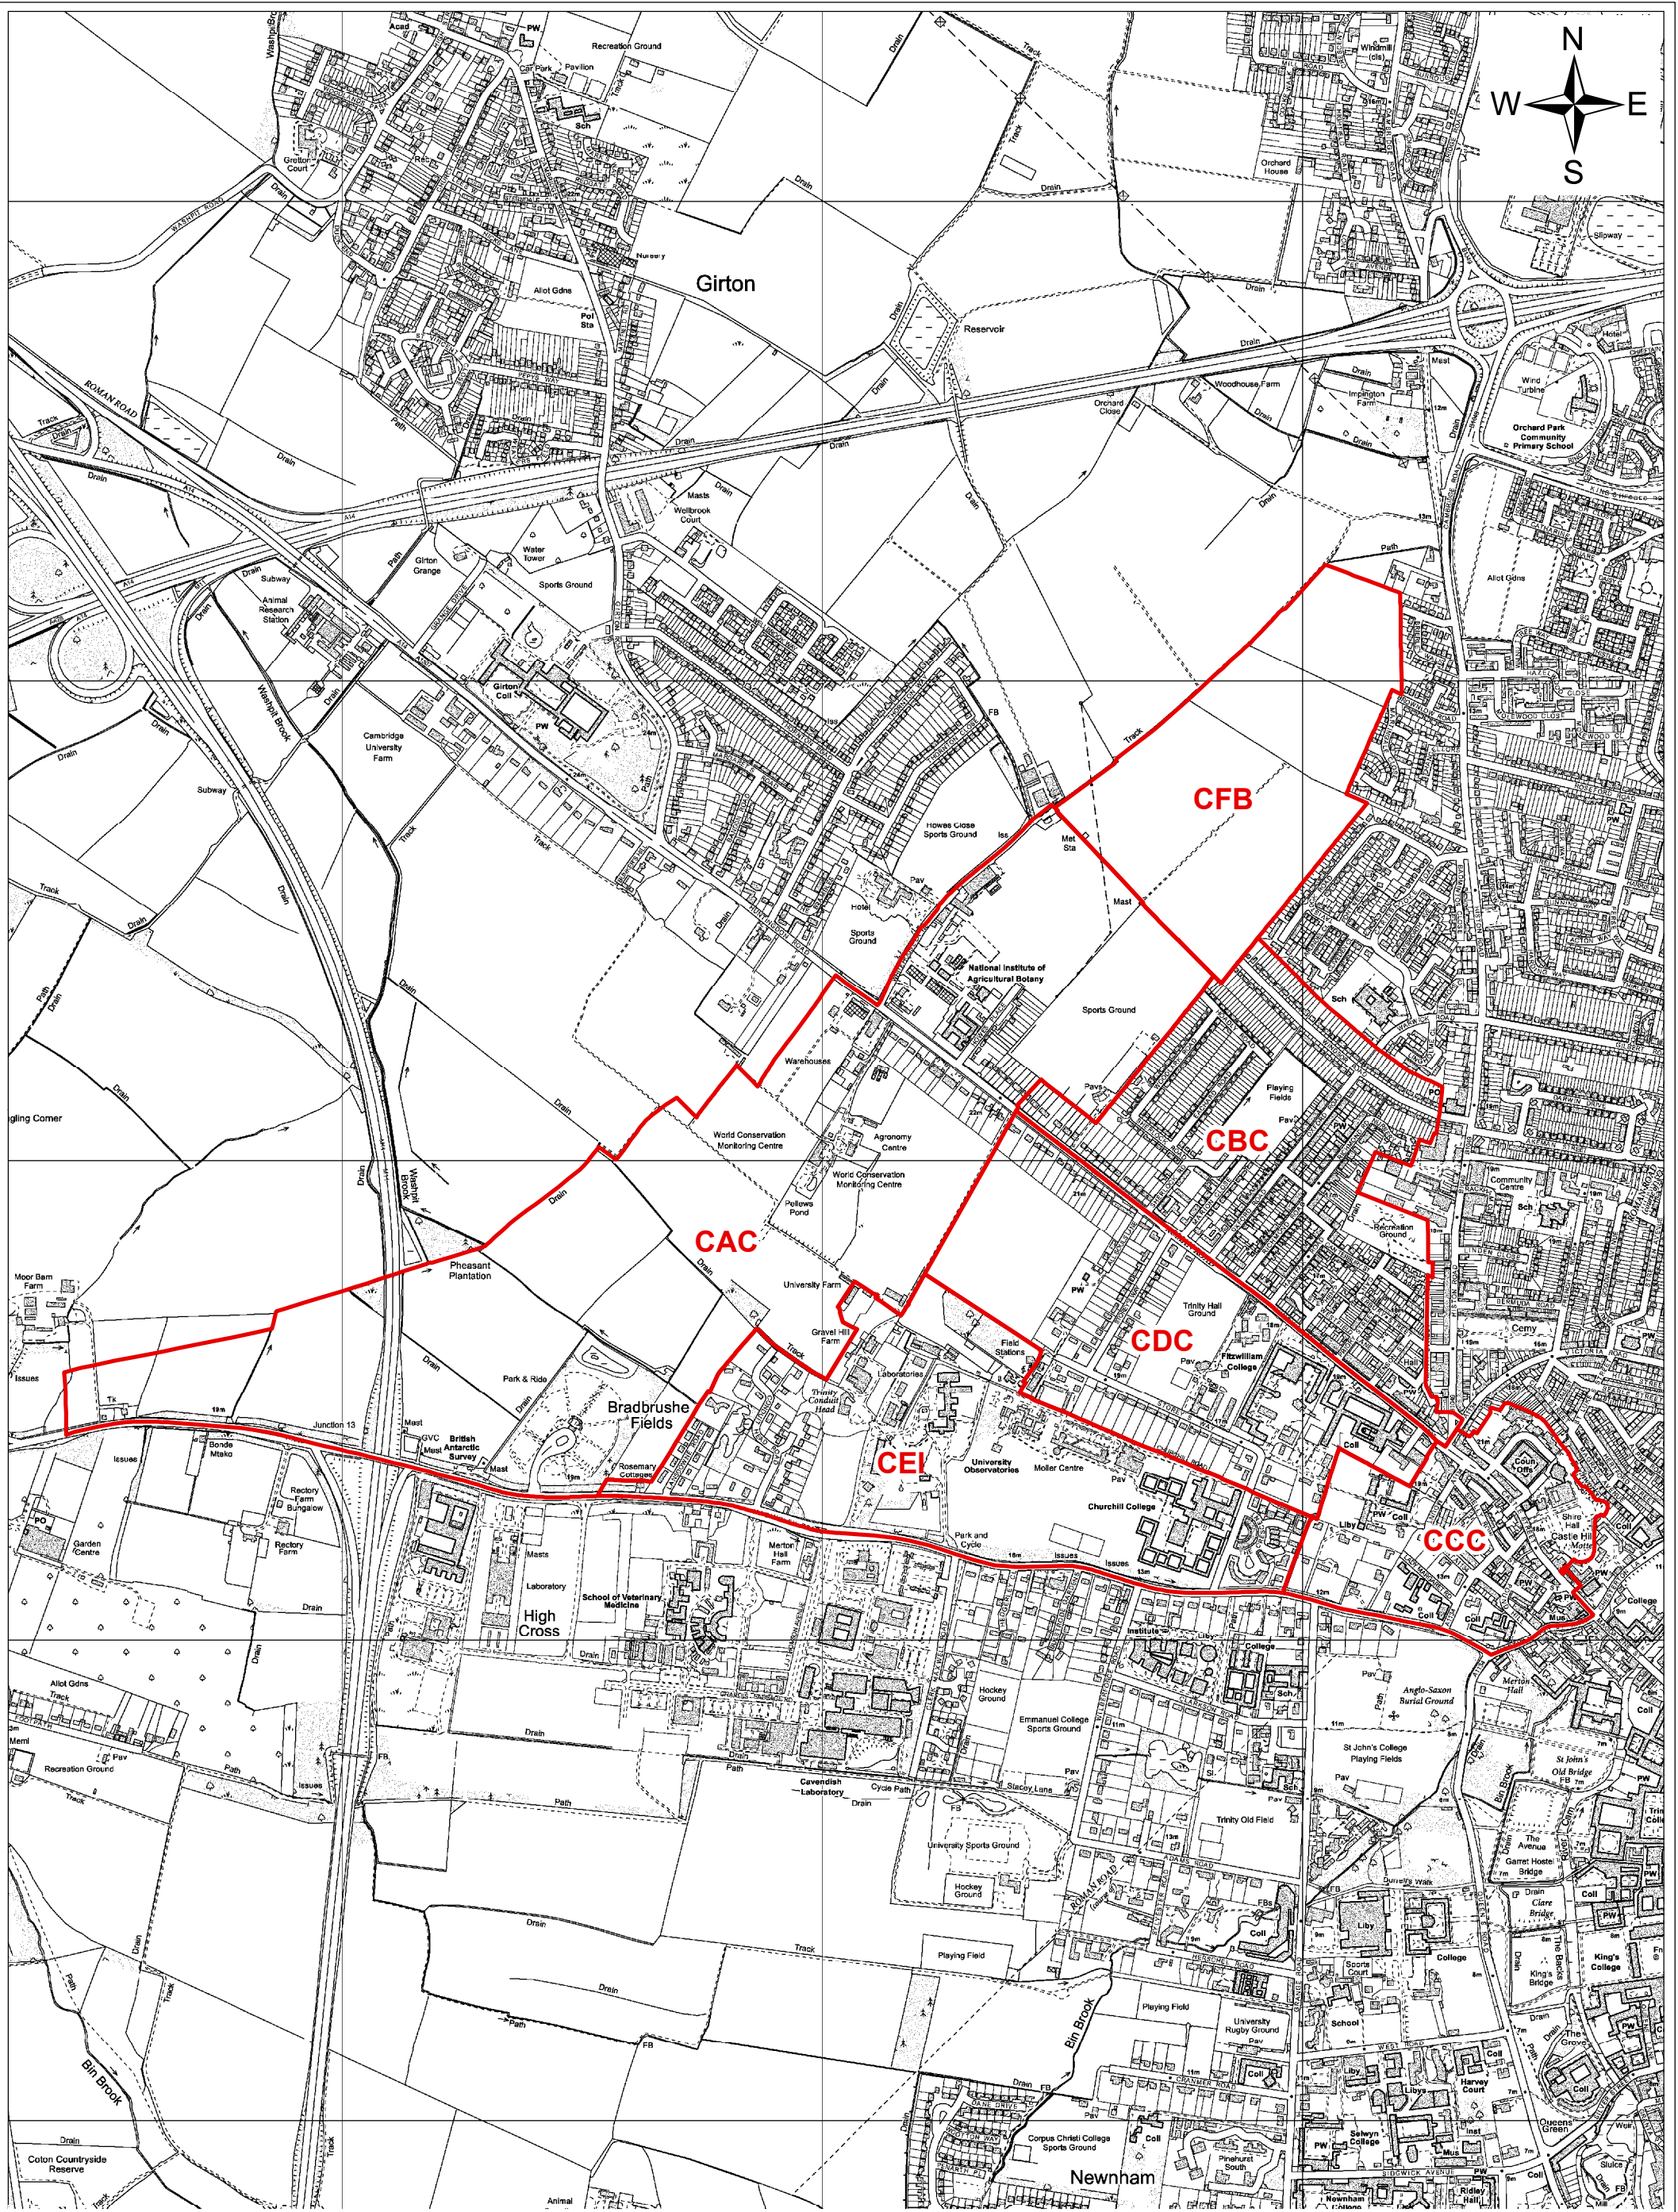

Castle Ward with Polling Districts

(c) Crown copyright and database right 2019. Ordnance Survey Licence No. 100019730.

Date:	26 September 2019
Produced by:	Spatial Team 3C Shared Services
Scale:	1:12,500 @ A3