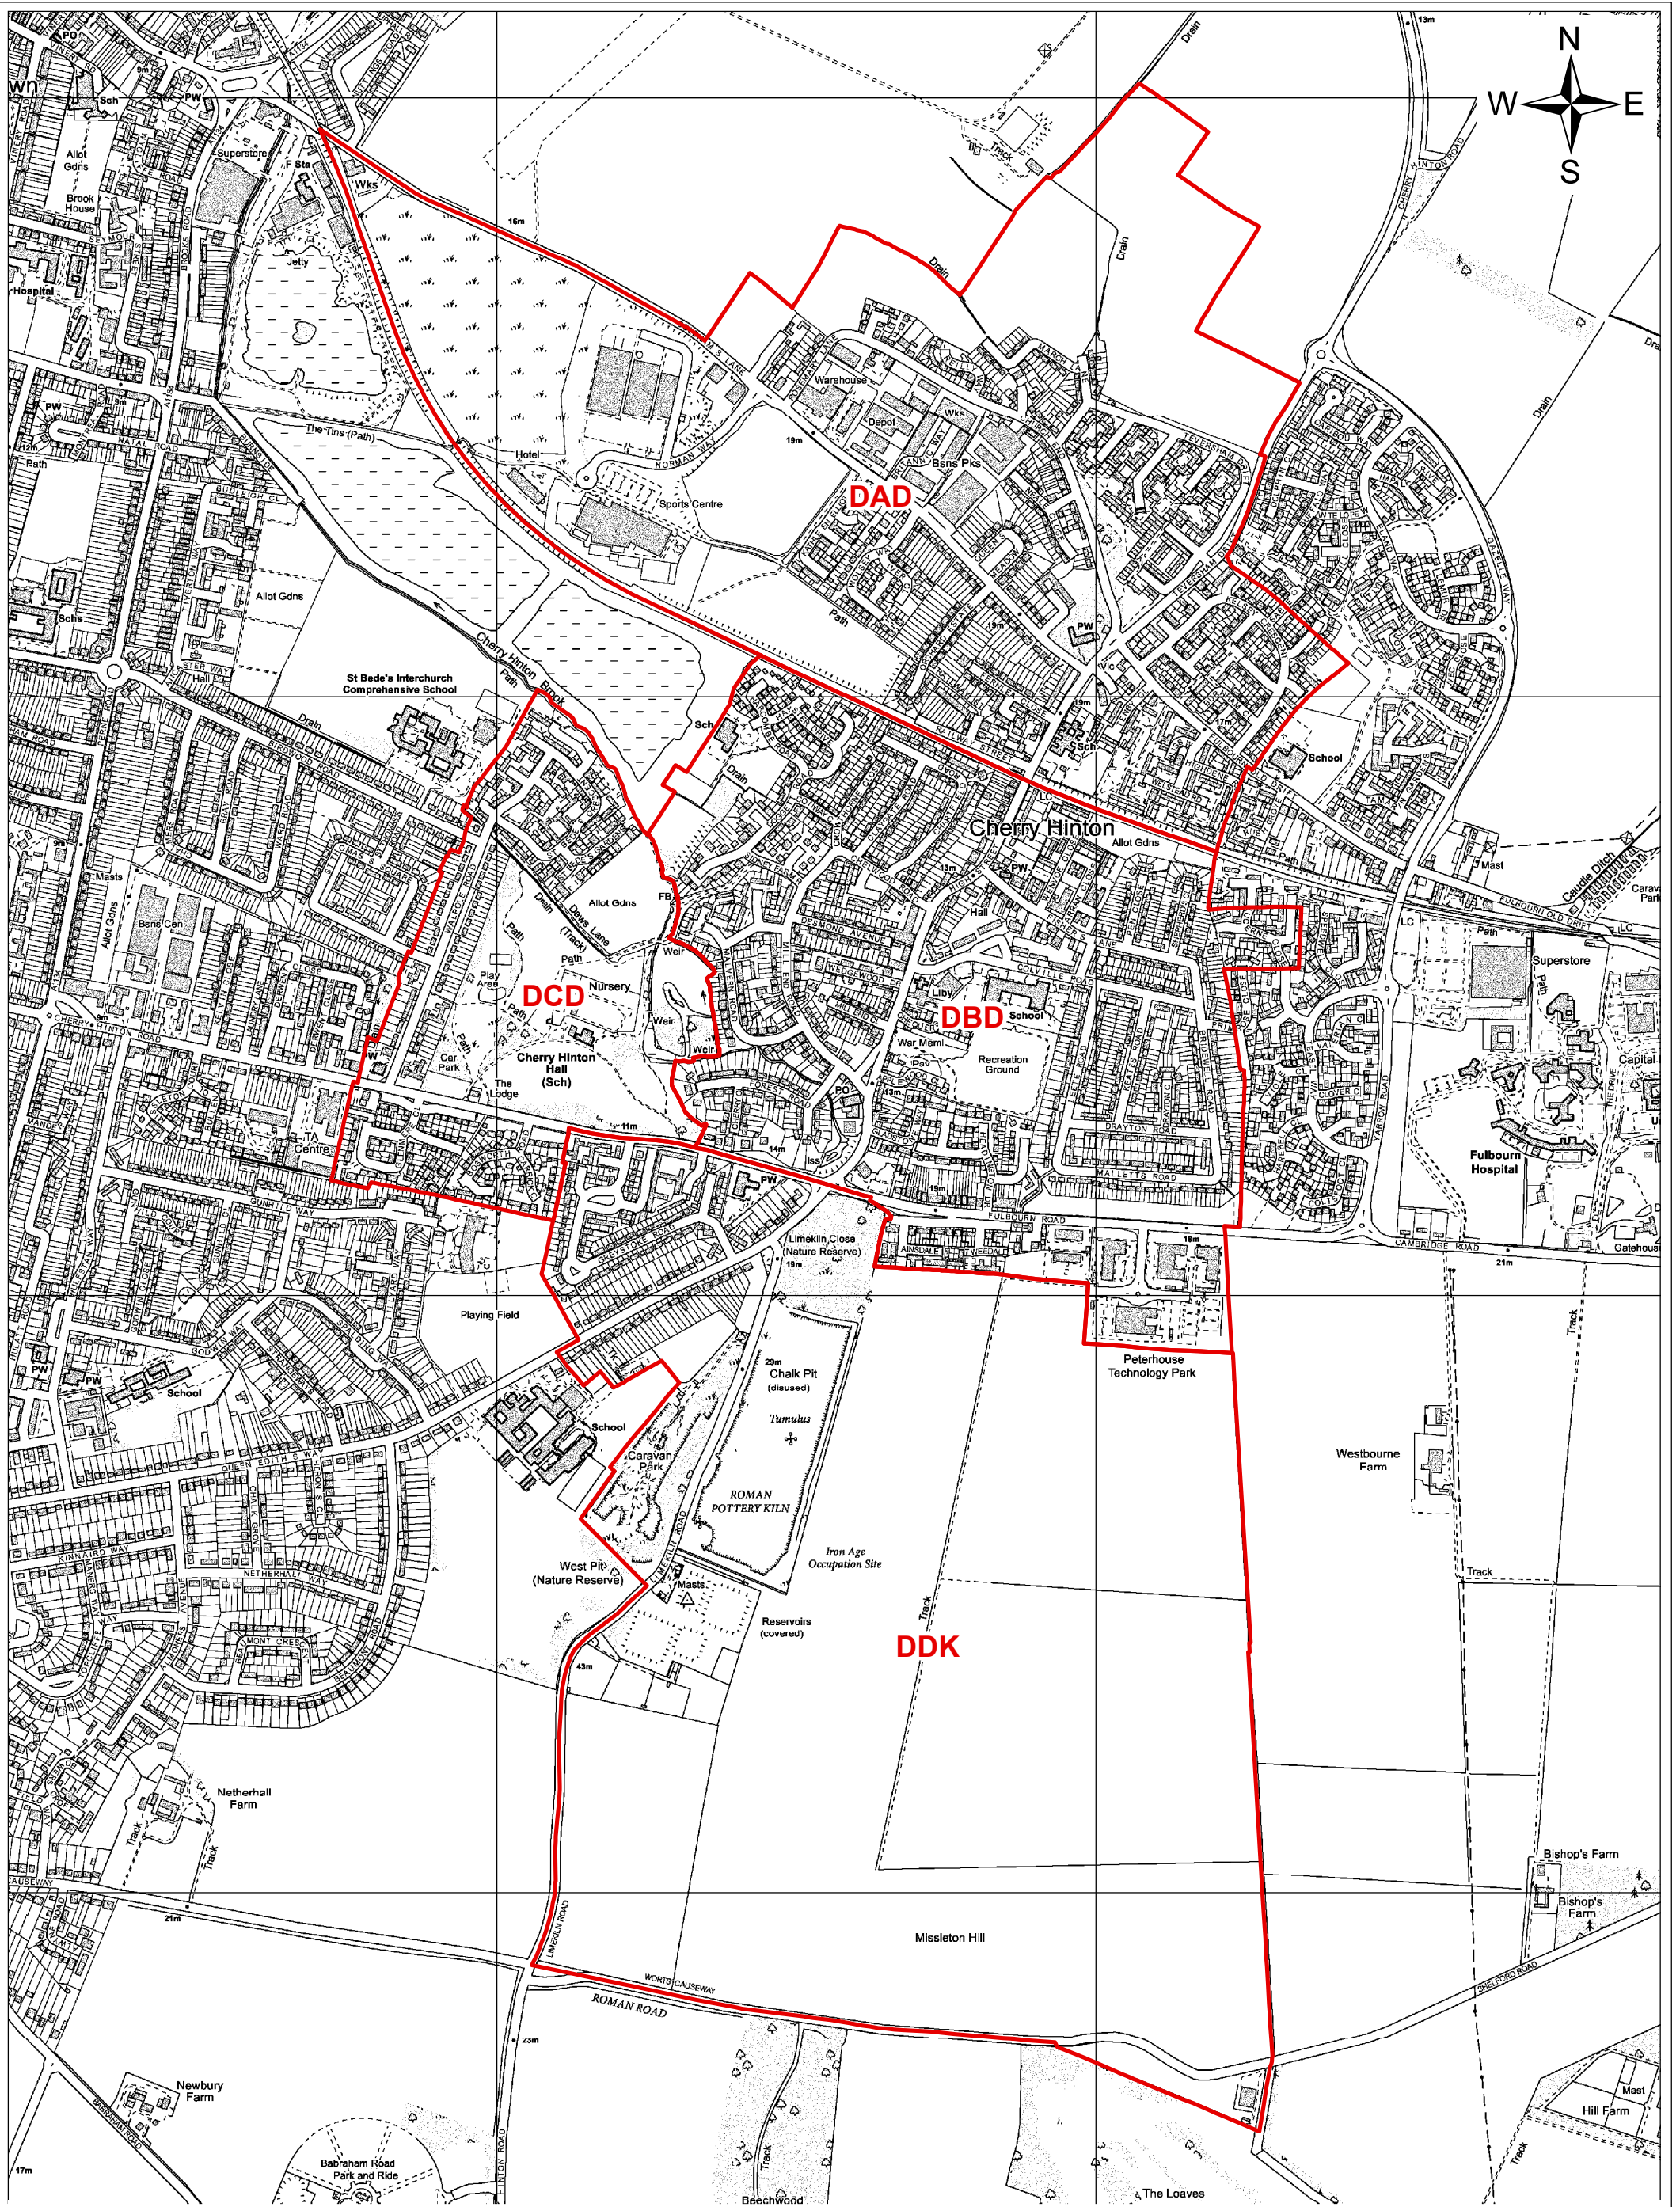

Cherry Hinton Ward with Polling Districts

(c) Crown copyright and database right 2019. Ordnance Survey Licence No. 100019730.

Date:	26 September 2019
Produced by:	Spatial Team 3C Shared Services
Scale:	1:10,000 @ A3