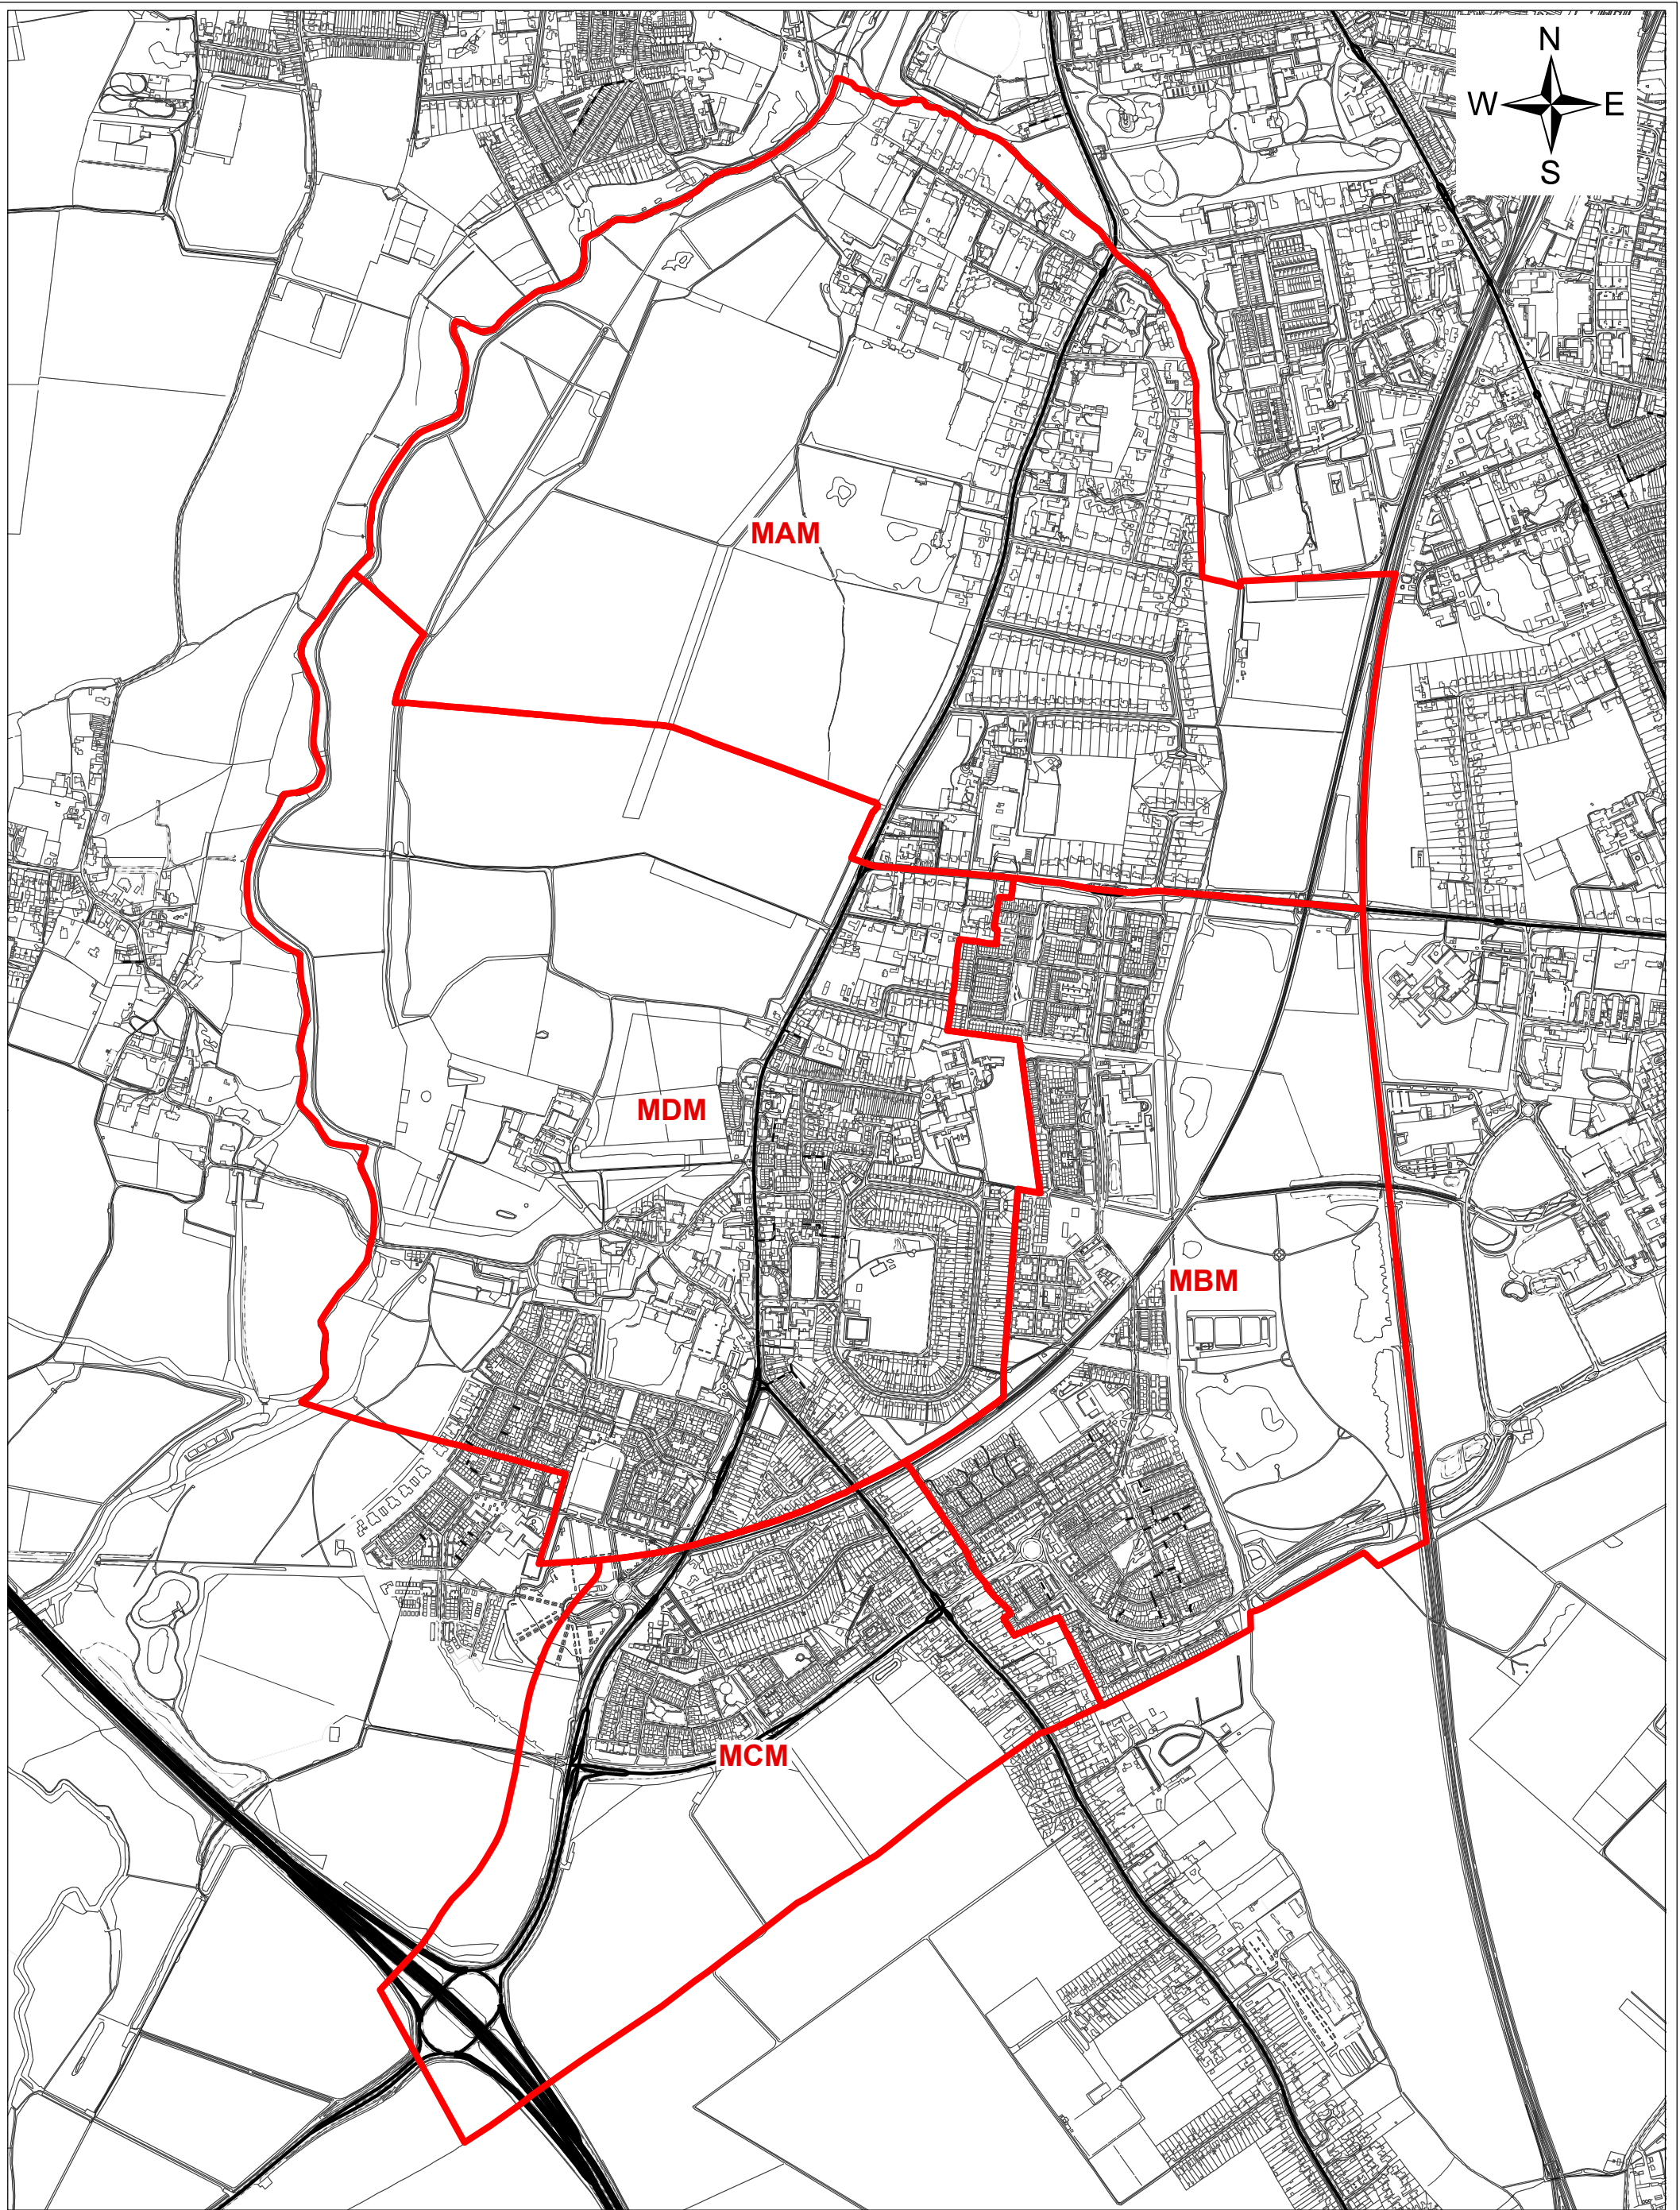

Trumpington Ward with Polling Districts

(c) Crown copyright and database right 2019. Ordnance Survey Licence No. 100019730.

Date: 10 October 2019
Produced by: Spatial Team
3C Shared Services
Scale: 1:12,000 @ A3