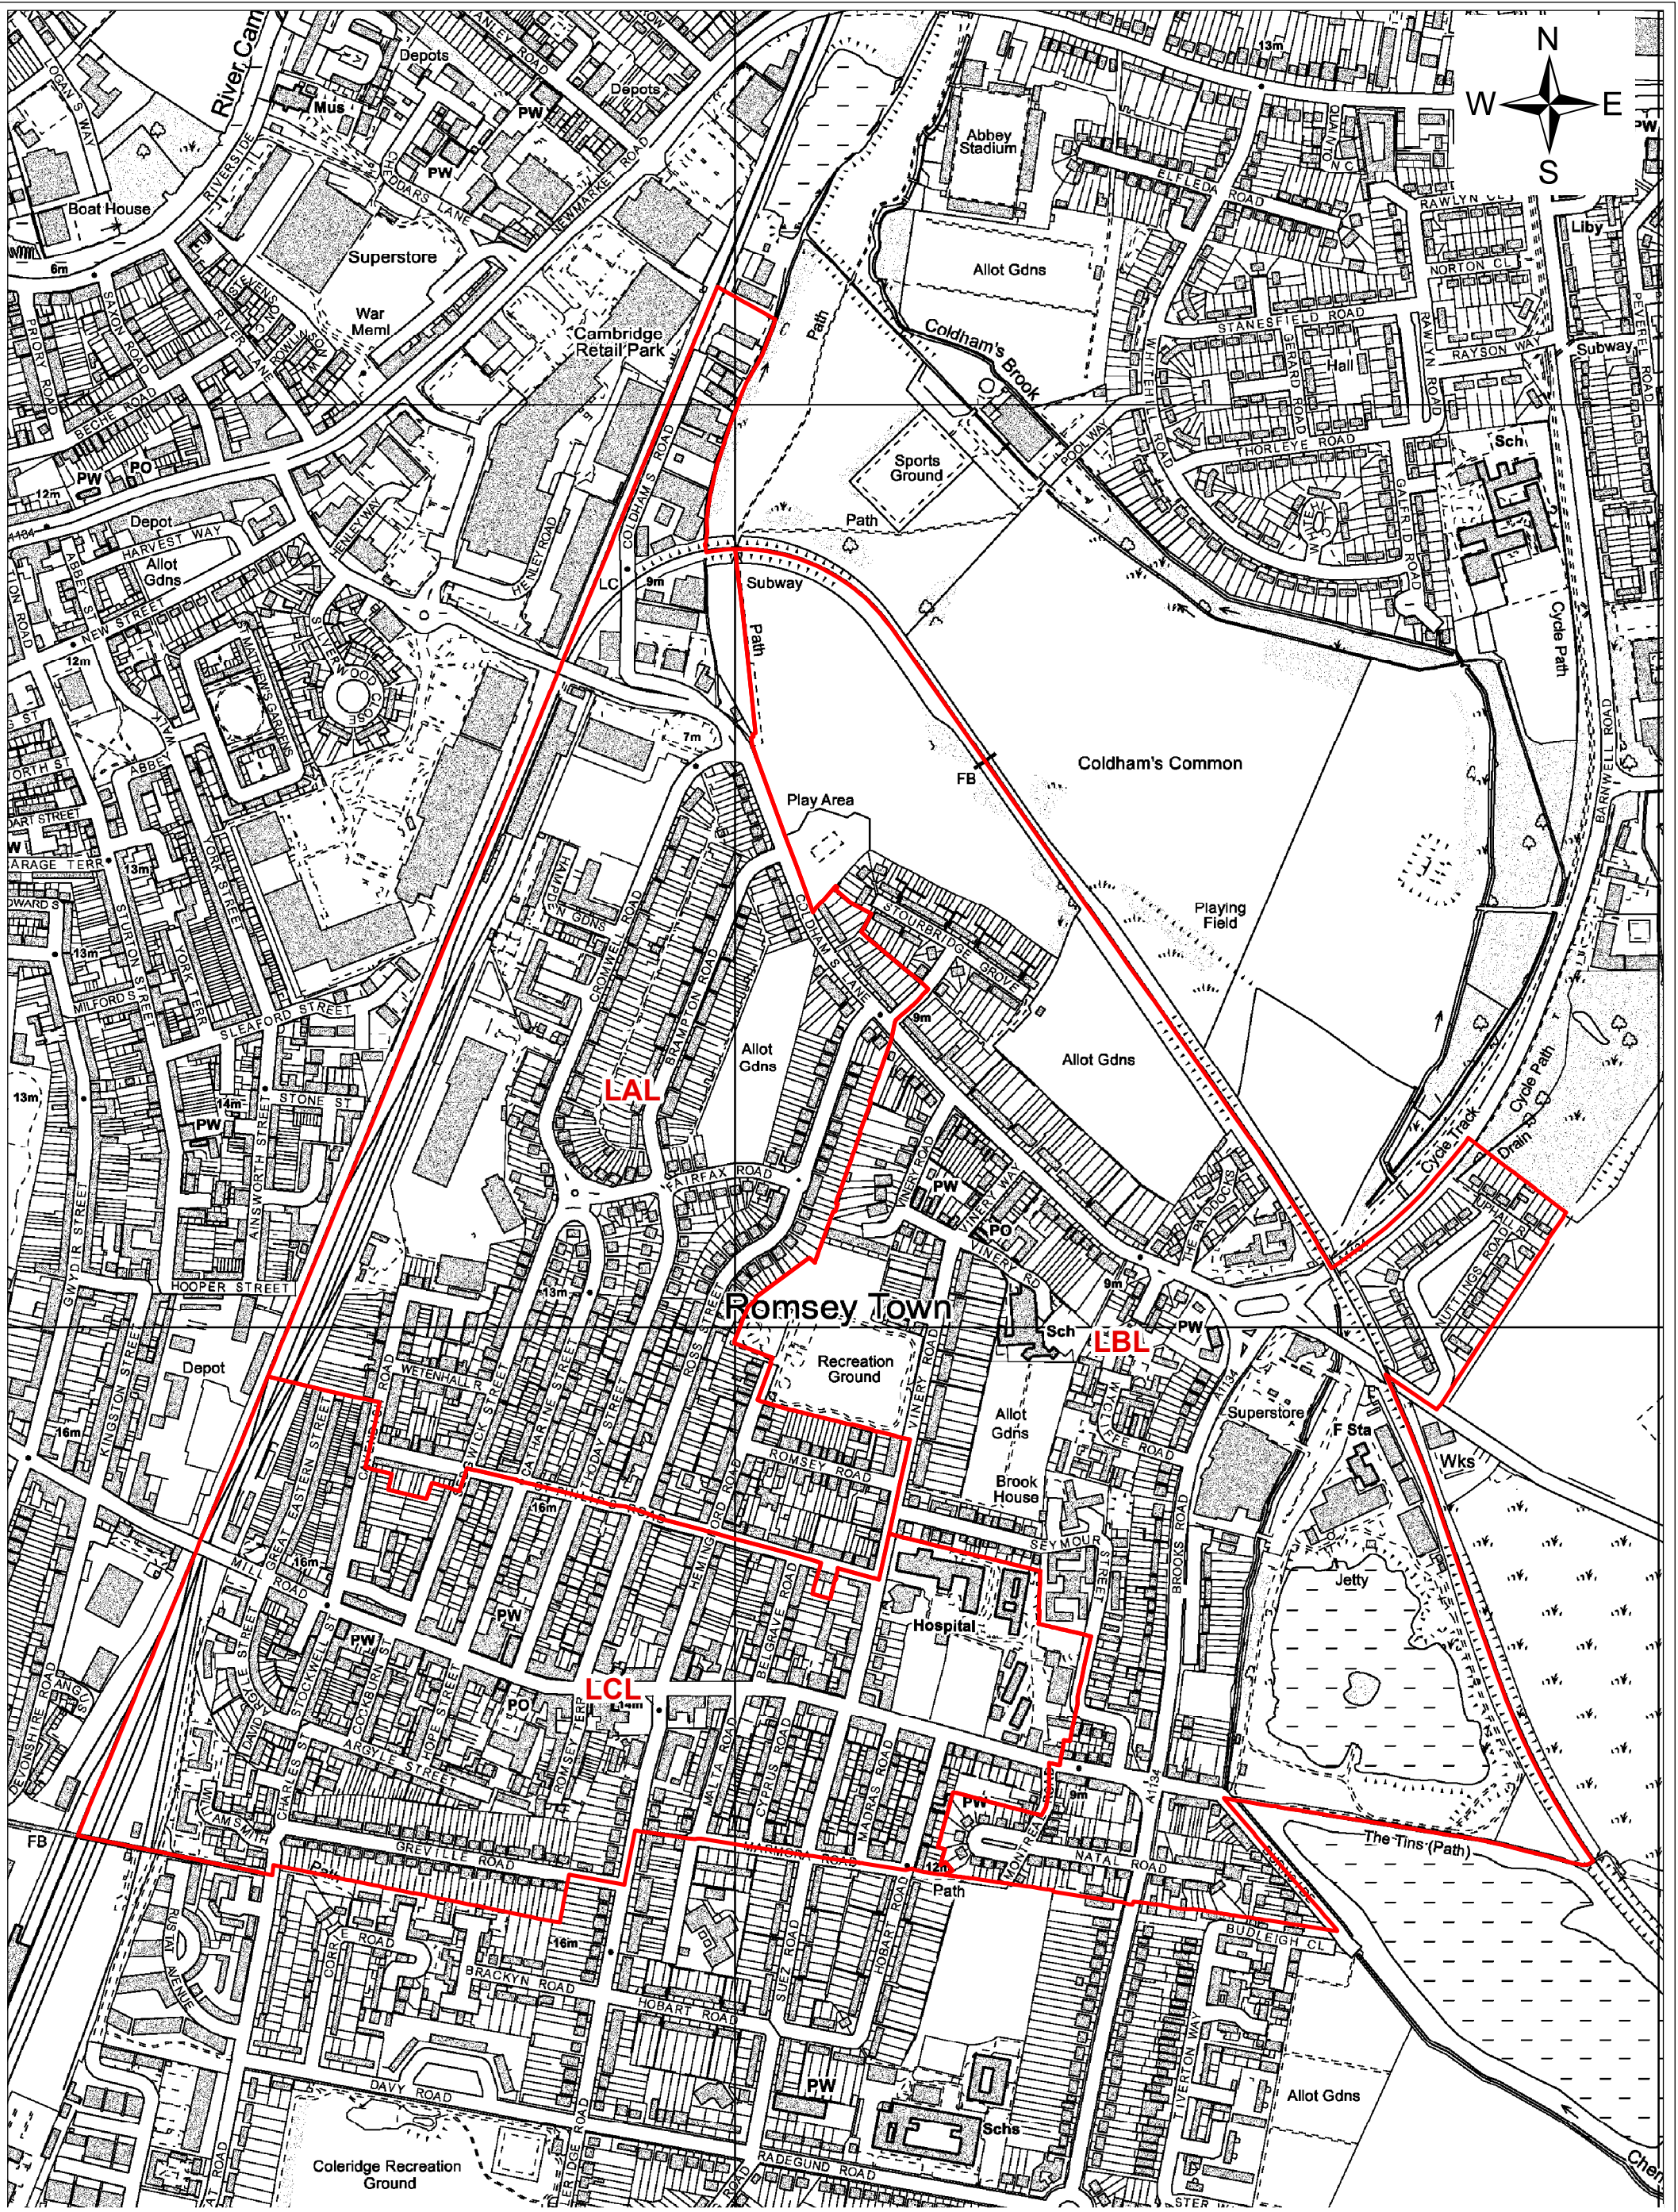

Petersfield Ward with Polling Districts

(c) Crown copyright and database right 2019. Ordnance Survey Licence No. 100019730.

Date:	18 October 2019
Produced by:	Spatial Team 3C Shared Services
Scale:	1:7,500 @ A3

Queen Ediths Ward with Polling Districts

(c) Crown copyright and database right 2019. Ordnance Survey Licence No. 100019730.

Date:	22 October 2019
Produced by:	Spatial Team 3C Shared Services
Scale:	1:10,000 @ A3