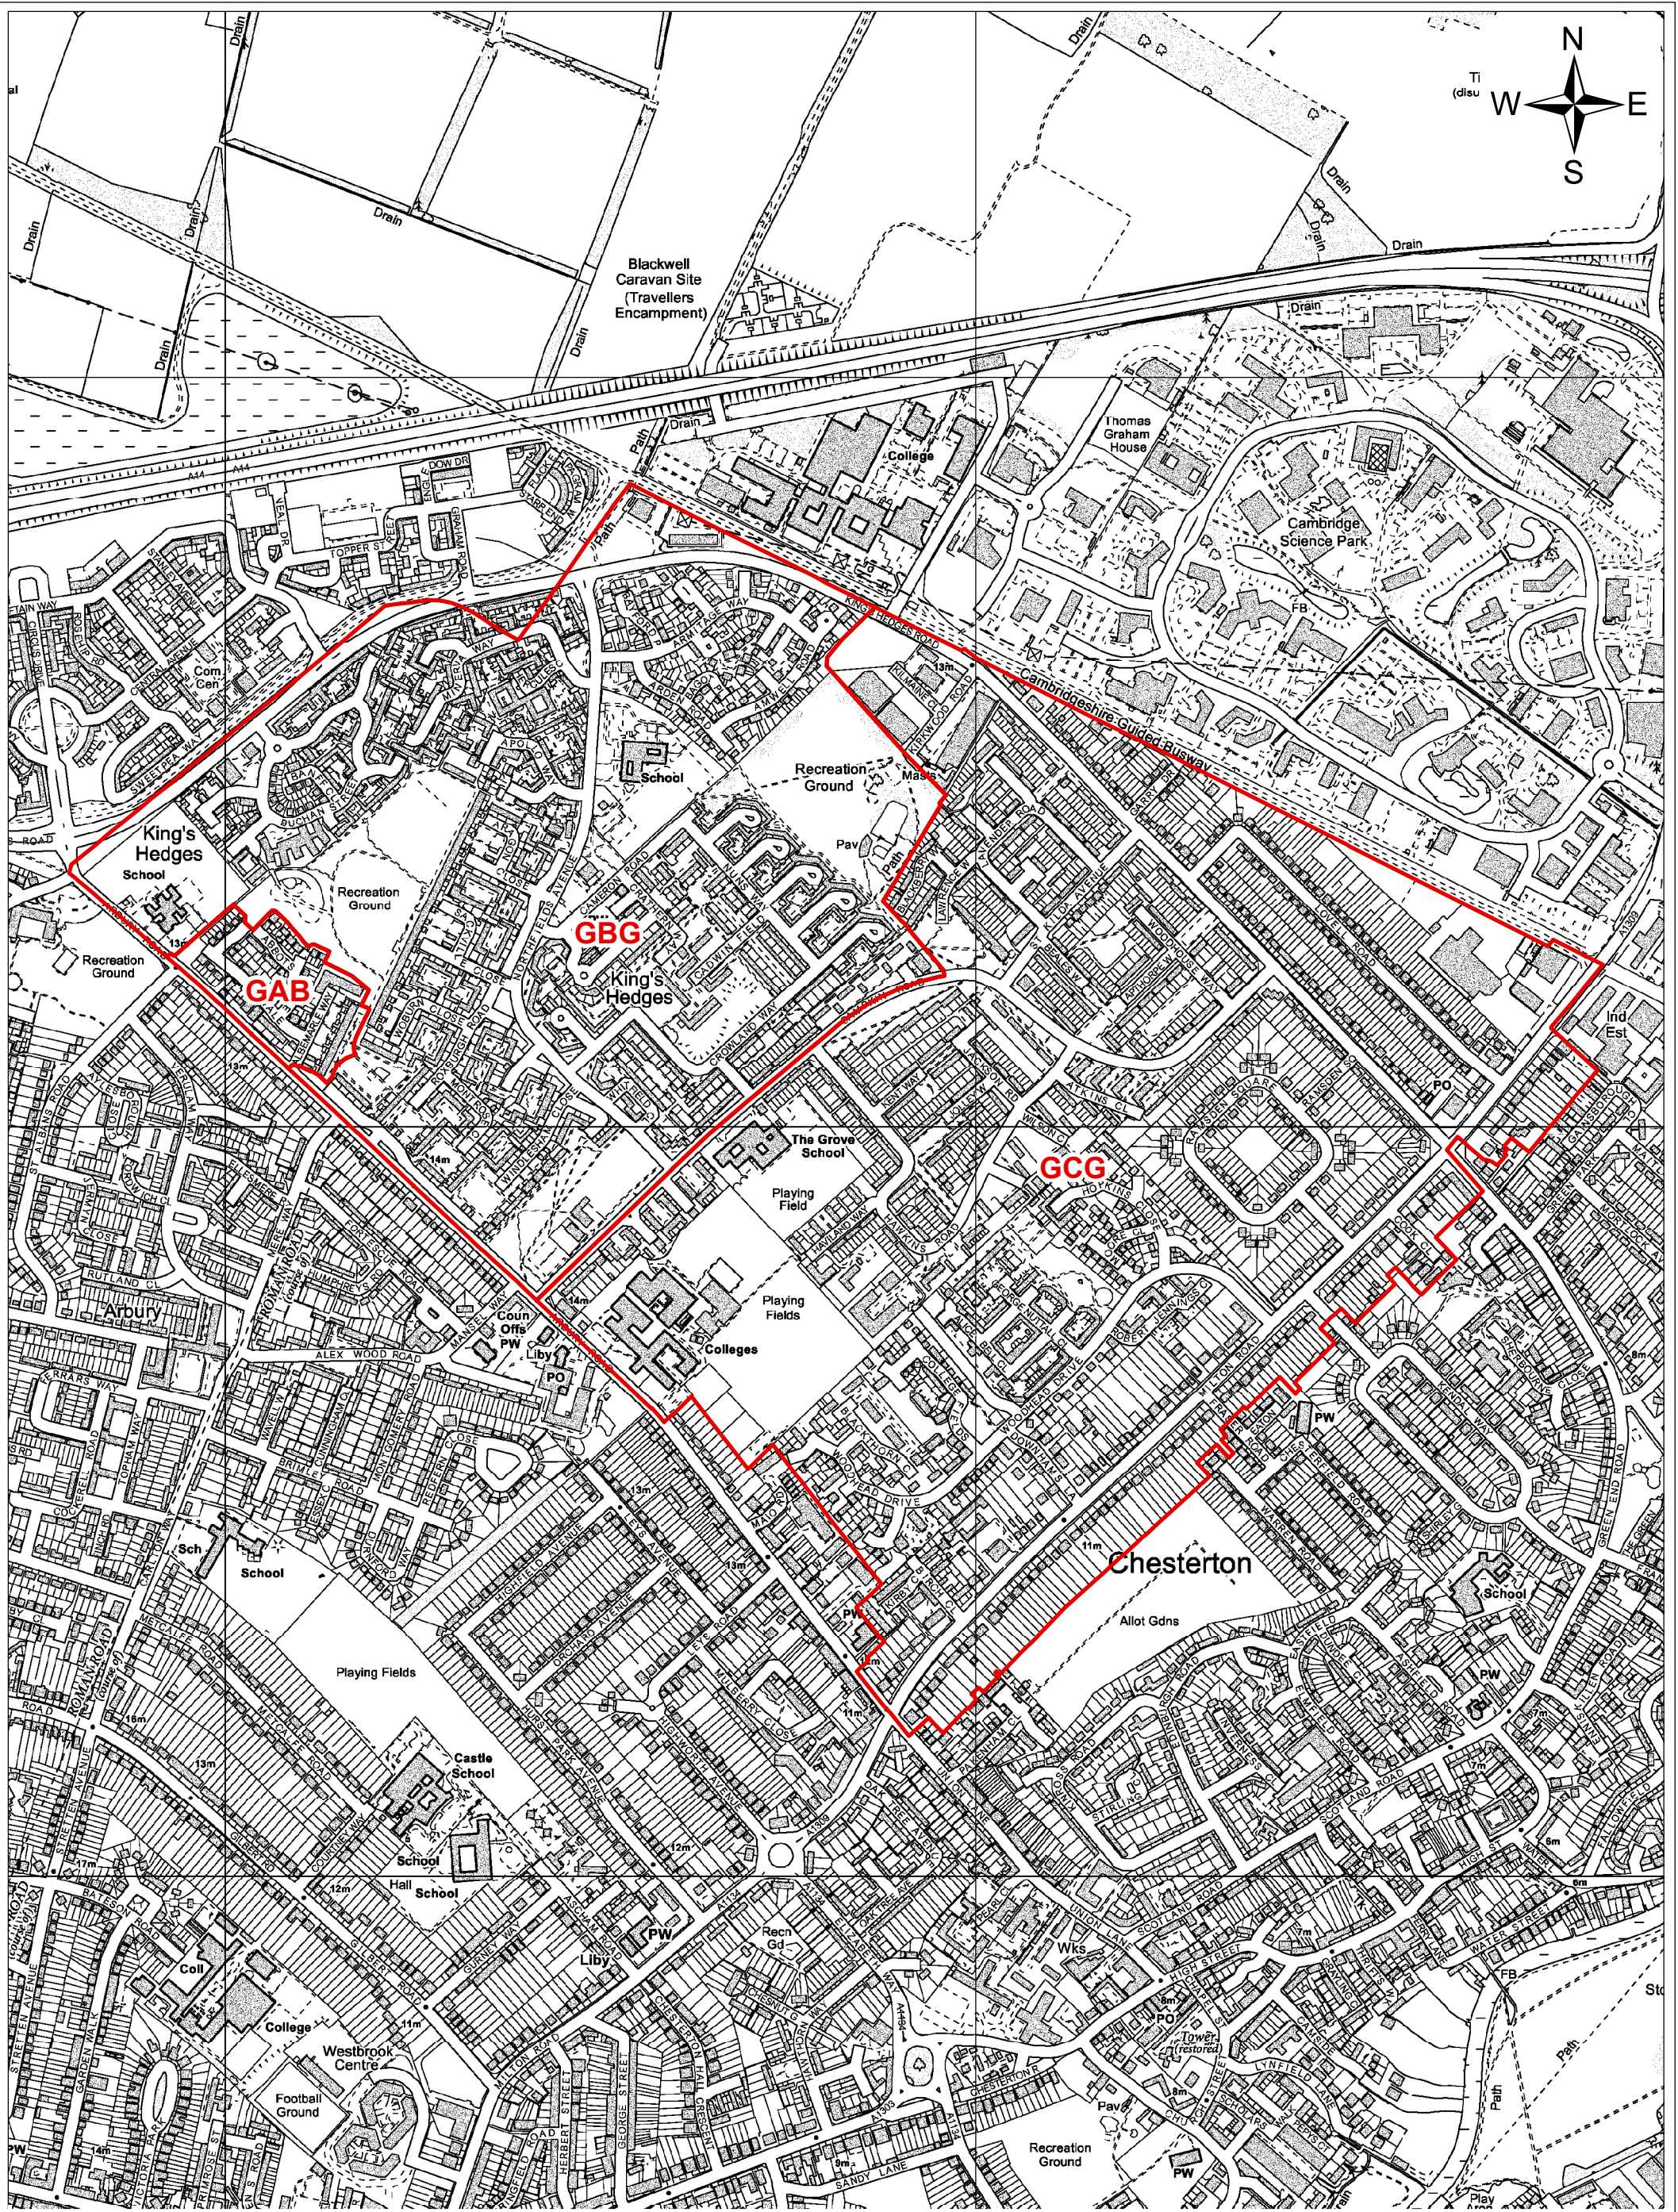

Coleridge Ward with Polling Districts

(c) Crown copyright and database right 2019. Ordnance Survey Licence No. 100019730.

Date:	22 October 2019
Produced by:	Spatial Team 3C Shared Services
Scale:	1:10,000 @ A3

East Chesterton Ward with Polling Districts

(c) Crown copyright and database right 2019. Ordnance Survey Licence No. 100019730.

Date:	26 September 2019
Produced by:	Spatial Team 3C Shared Services
Scale:	1:10,000 @ A3