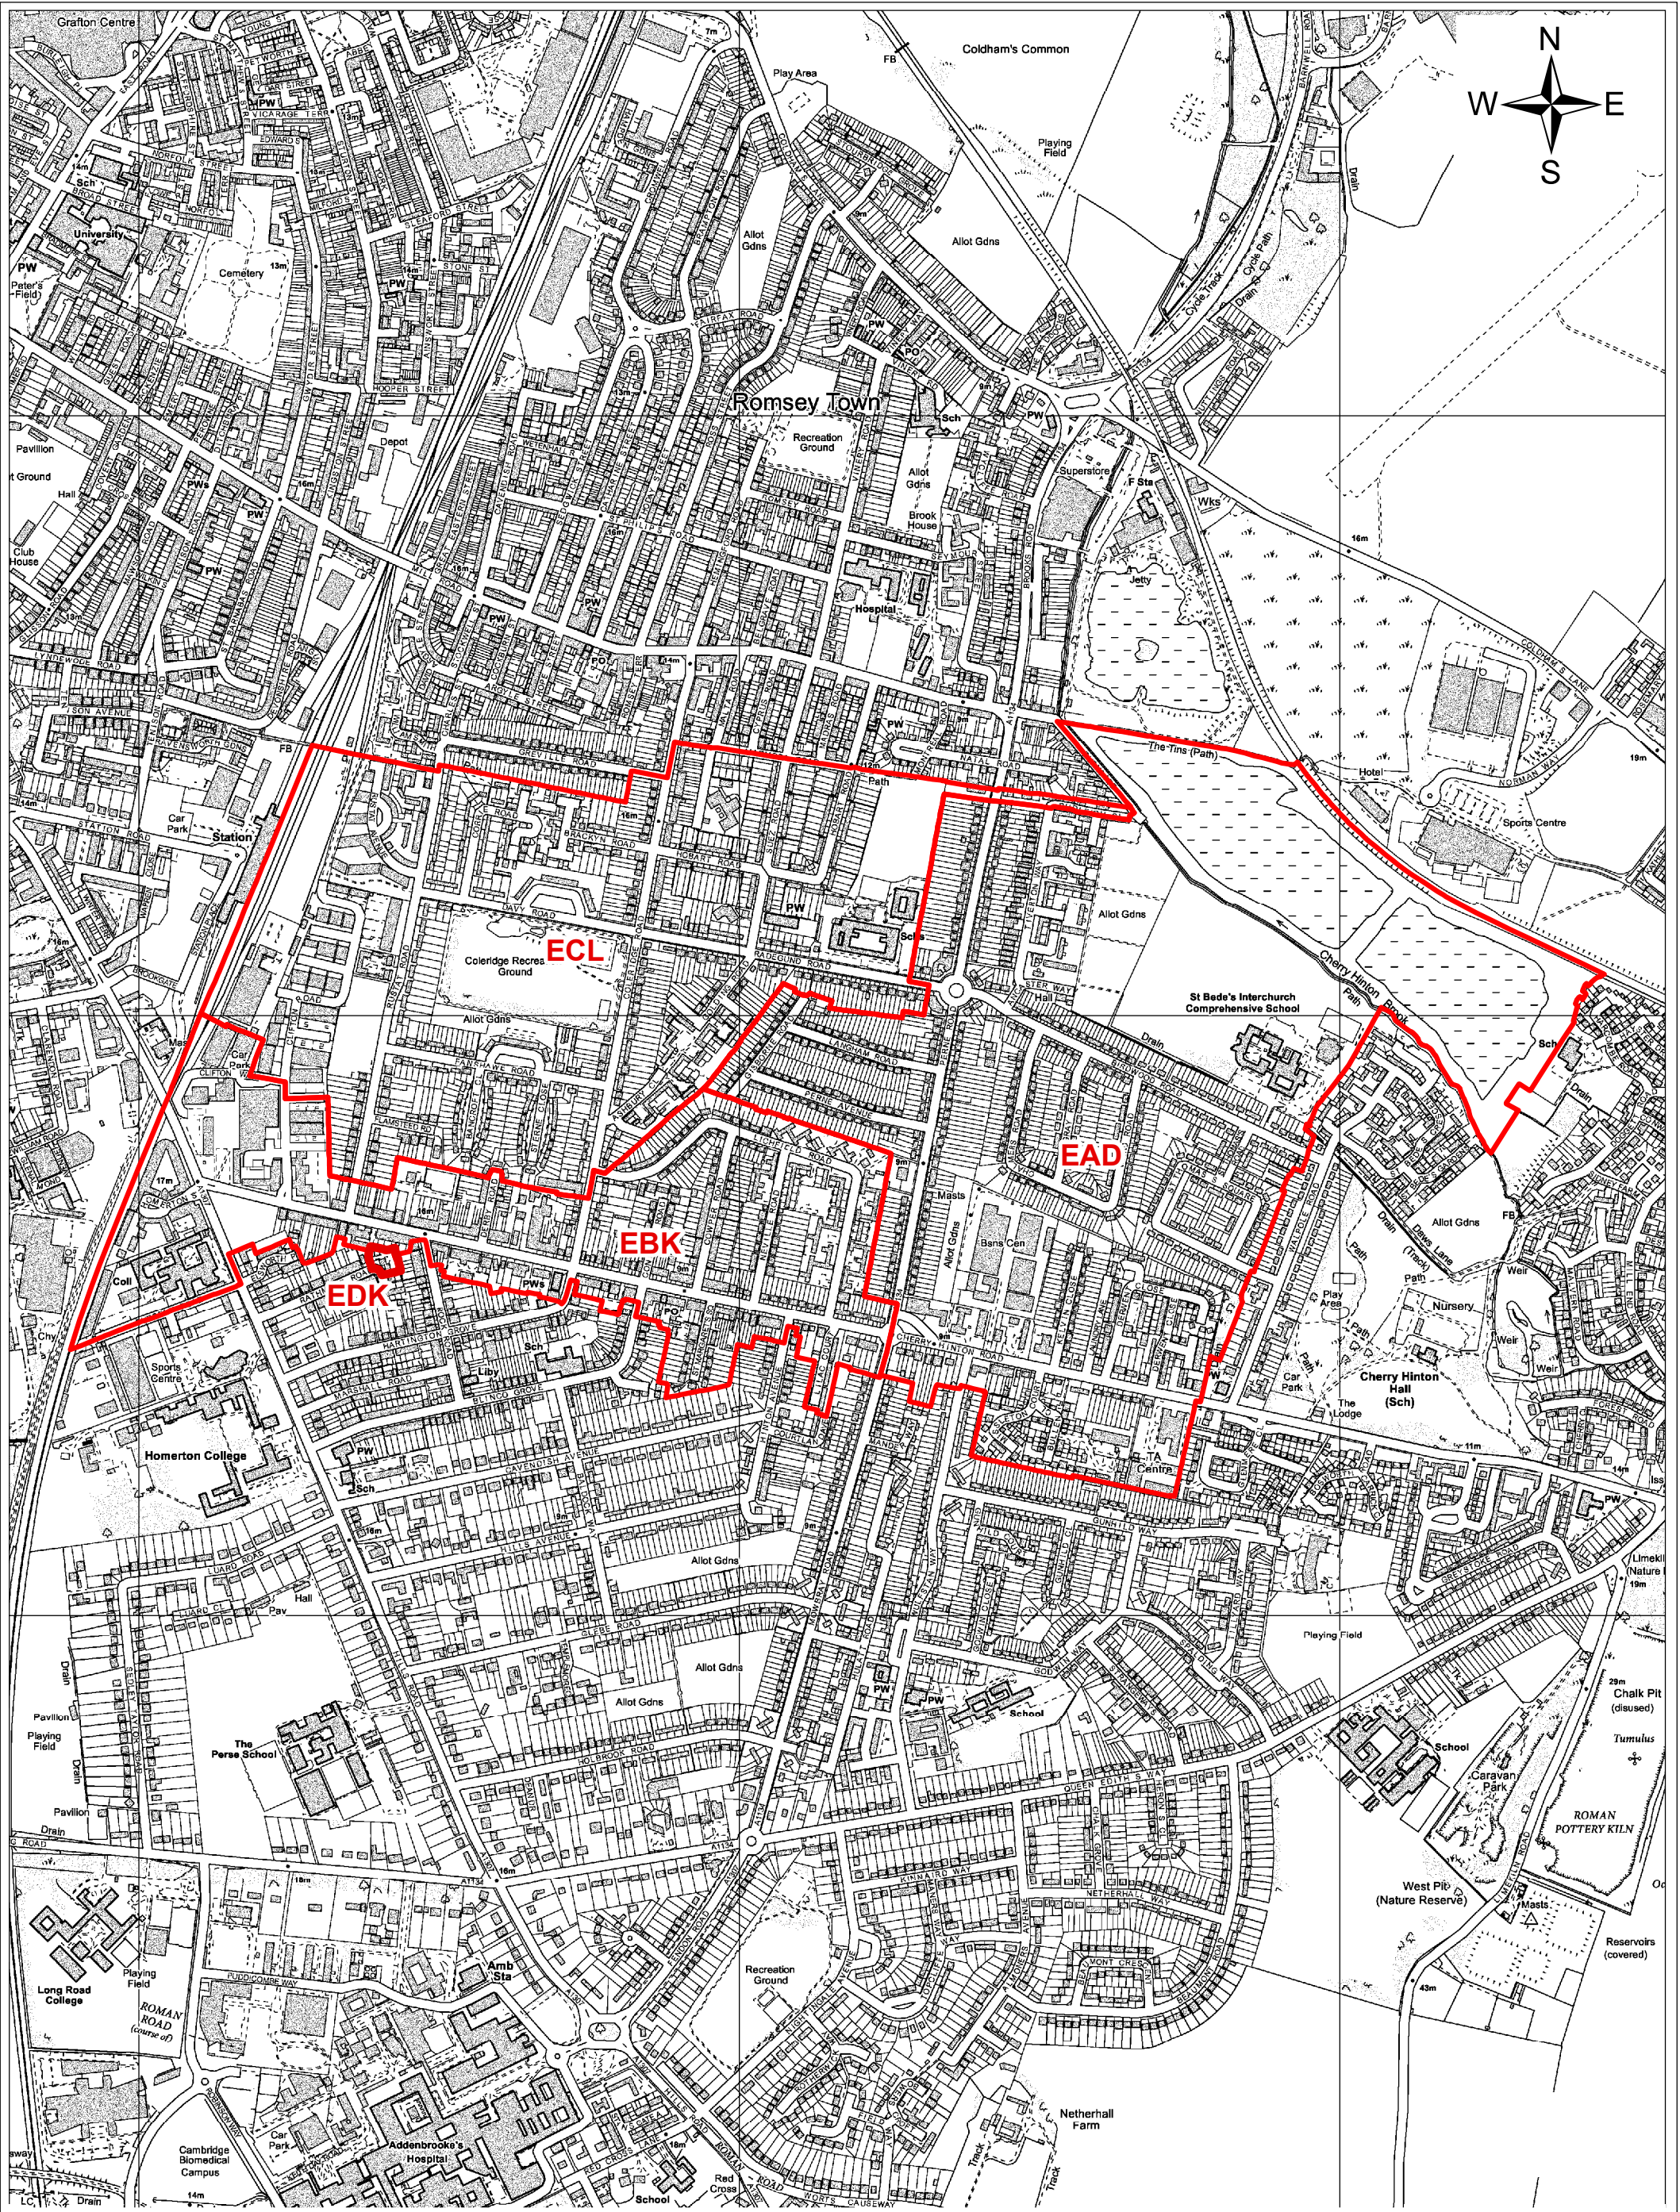

Castle Ward with Polling Districts

(c) Crown copyright and database right 2019. Ordnance Survey Licence No. 100019730.

Date:	26 September 2019
Produced by:	Spatial Team 3C Shared Services
Scale:	1:12,500 @ A3

Cherry Hinton Ward with Polling Districts

(c) Crown copyright and database right 2019. Ordnance Survey Licence No. 100019730.

Date:	26 September 2019
Produced by:	Spatial Team 3C Shared Services
Scale:	1:10,000 @ A3