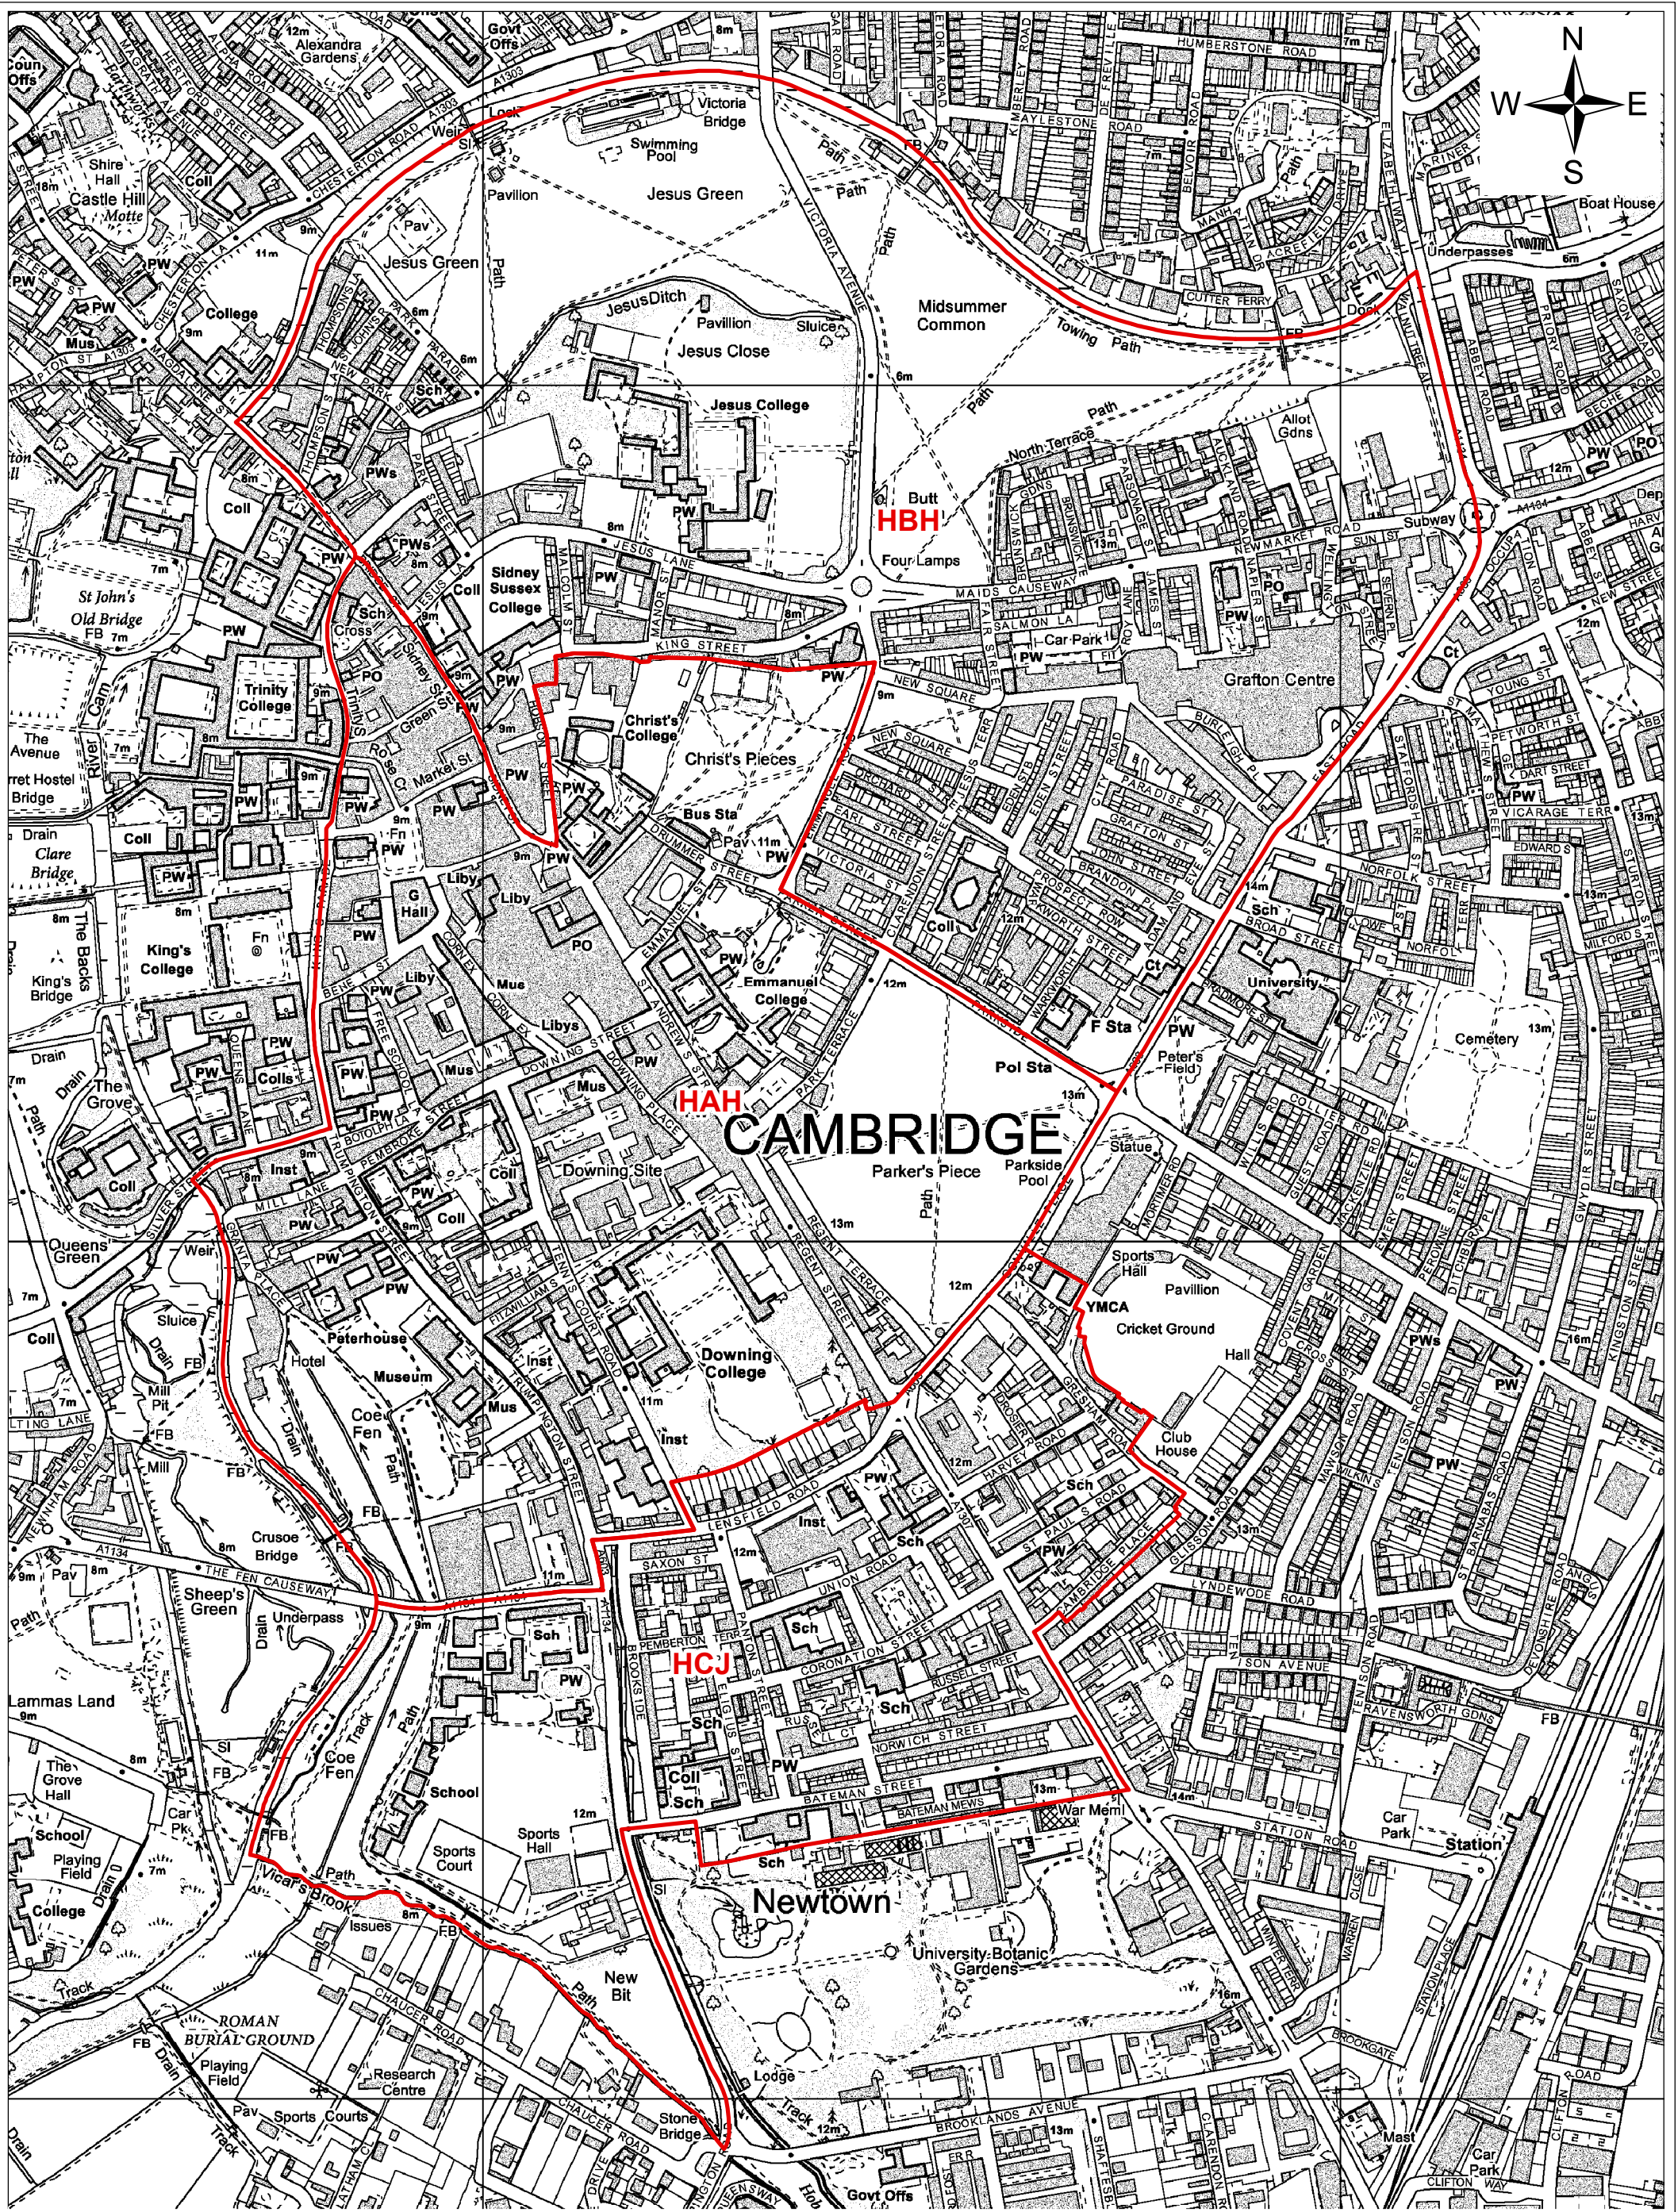

Market Ward with Polling Districts

(c) Crown copyright and database right 2019. Ordnance Survey Licence No. 100019730.

Date:	26 September 2019
Produced by:	Spatial Team 3C Shared Services
Scale:	1:7,000 @ A3