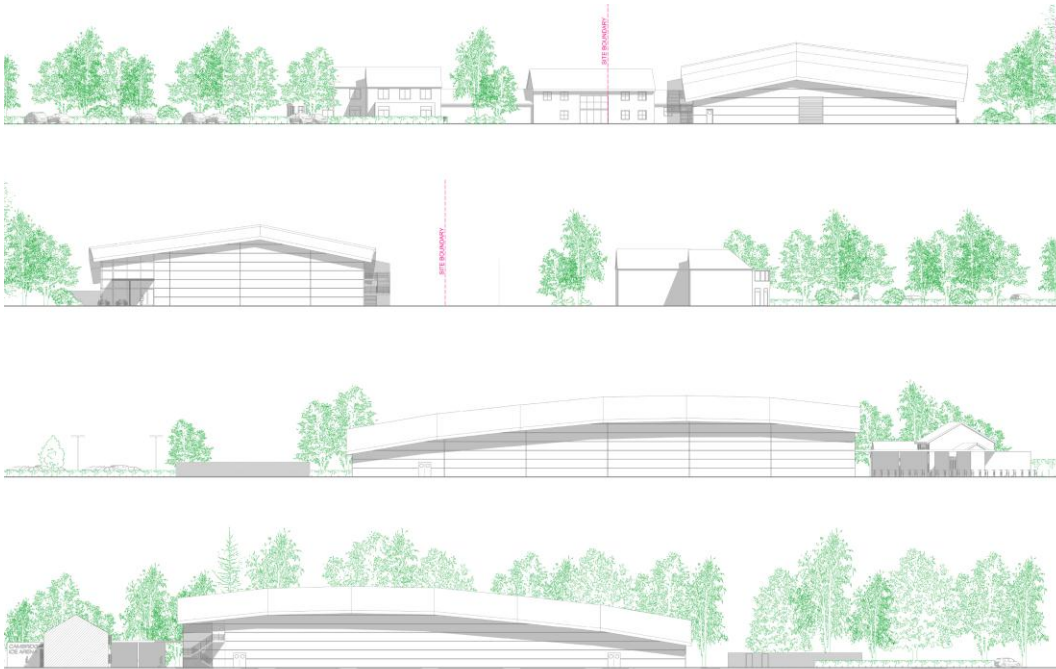

## Site of proposed ice arena

- Located to the east of Newmarket Road Park and Ride site
- Near to the proposed Wing development
- Proximity of the ice arena to the airport complies with safety regulations

## **Proposed site layout**

- Main entrance to the north of the site
- Covered cycle parking provided near main entrance
- Car parking spaces located within the Park and Ride site
- Coach drop off point to the south
- Pedestrian and cycle routes from the south as well a widening of the connection to the Jubilee Way

## Consultation responses:

- Large number of representations
- Further information requested on traffic numbers, sustainability and drainage
- Amended plans submitted in April
- Application goes before the JDCC on 17<sup>th</sup> June