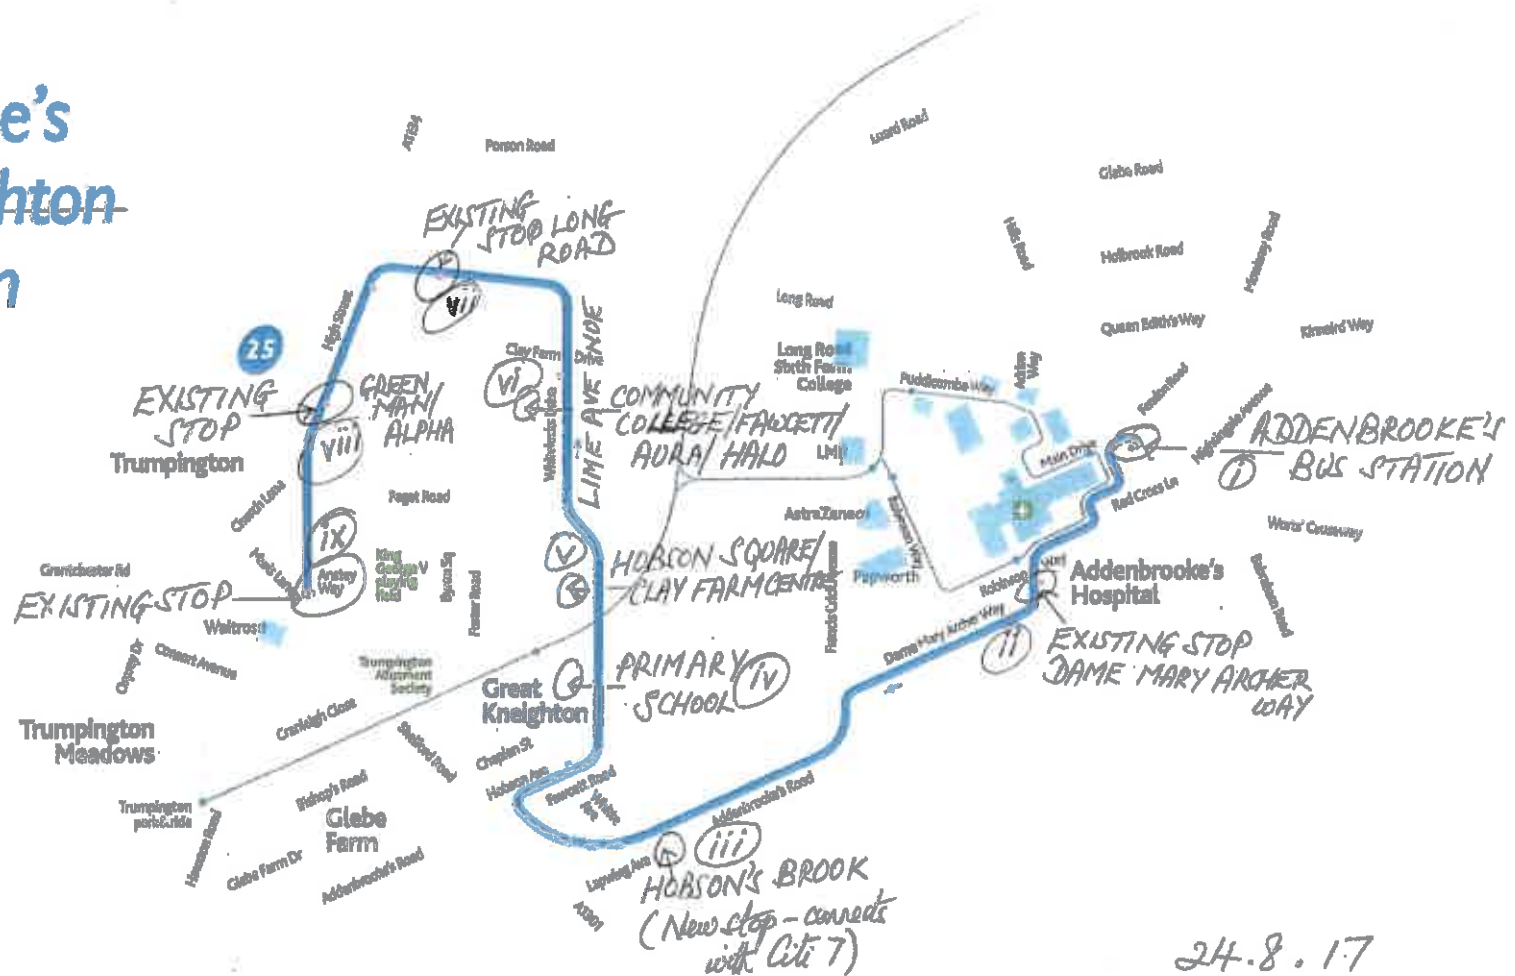

Route No.	25	25		25	25		25	25
Addenbrooke's bus station bay D	0700	0730	Then at these mins past	00	30	Until	1800	1830
Gt Kneighton Hobson Avenue	0706	0736		06	36		1806	1836
Trumpington Maris Lane	0715	0745		15	45		1815	1845

Route No.	25	25		25	25		25	25
Trumpington Maris Lane	0715	0745	Then at these mins past	15	45	Until	1815	1845
Gt Kneighton Hobson Avenue	0722	0752		22	52		1822	1852
Addenbrooke's bus station bay D	0728	0758		28	58		1828	1858

25

EASTWARDS

TRA-REVISED PROPOSAL

Trumpington Great Kneighton Addenbrooke's

O = PROPOSED BUS STOP

24.8.17

25

WESTWARDS

TRA-REVISED PROPOSAL

Addenbrooke's Great Kneighton Trumpington

O = PROPOSED BUS STOP

24.8.17