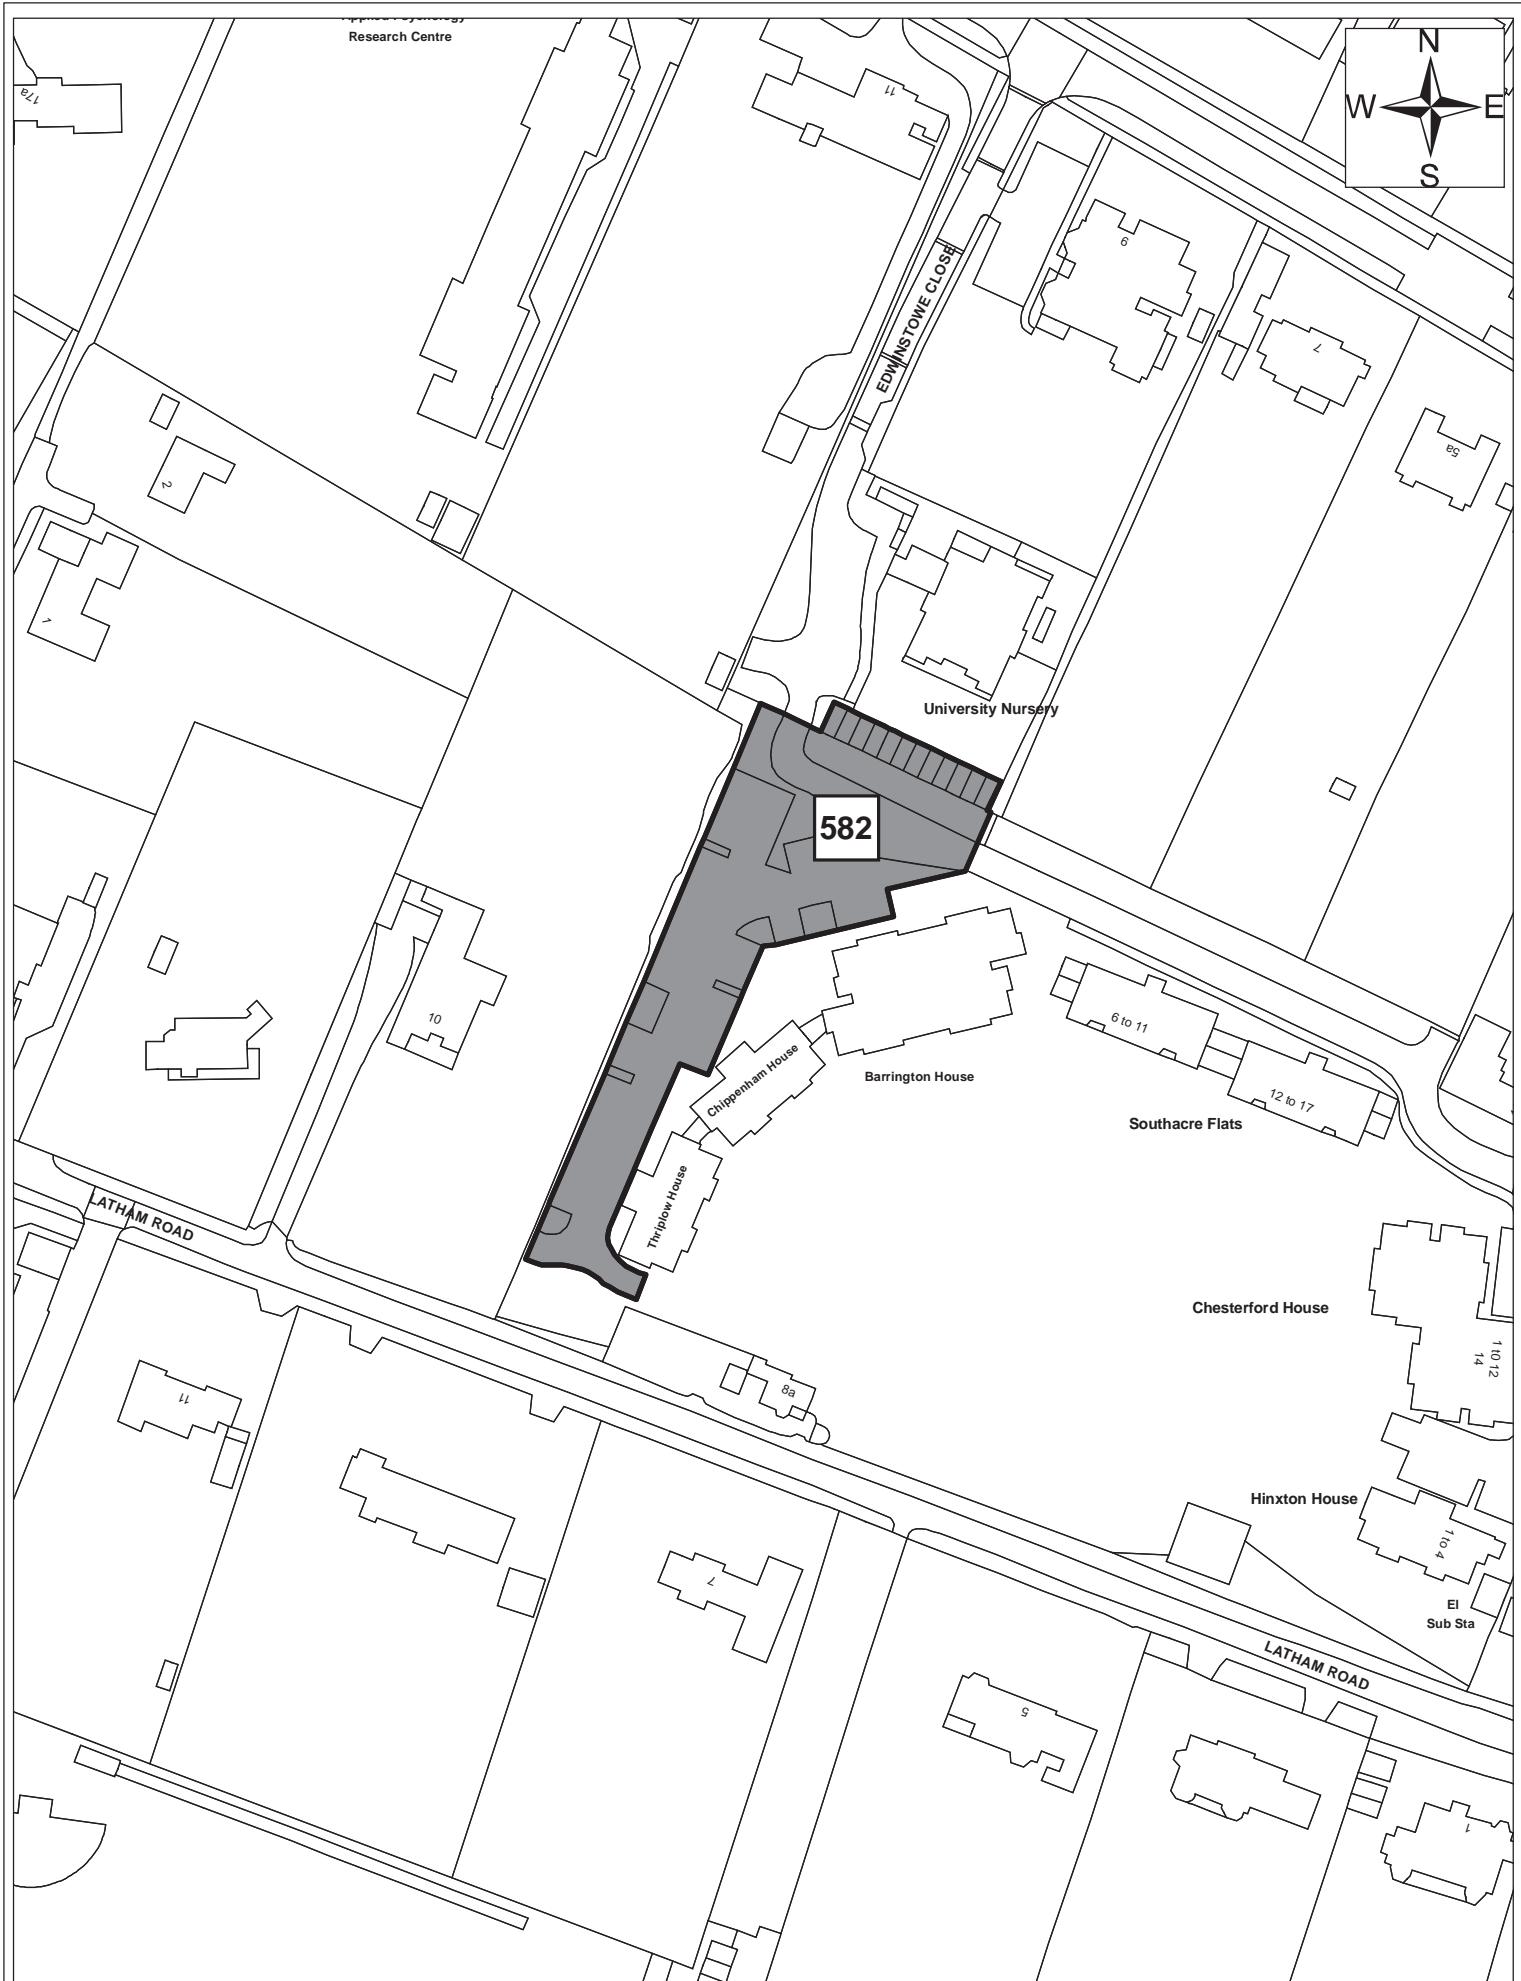

Site 582

Date:	1st September 2011
Produced by:	Matthew Merry
Section/Department:	Environment
Scale:	1:1,250