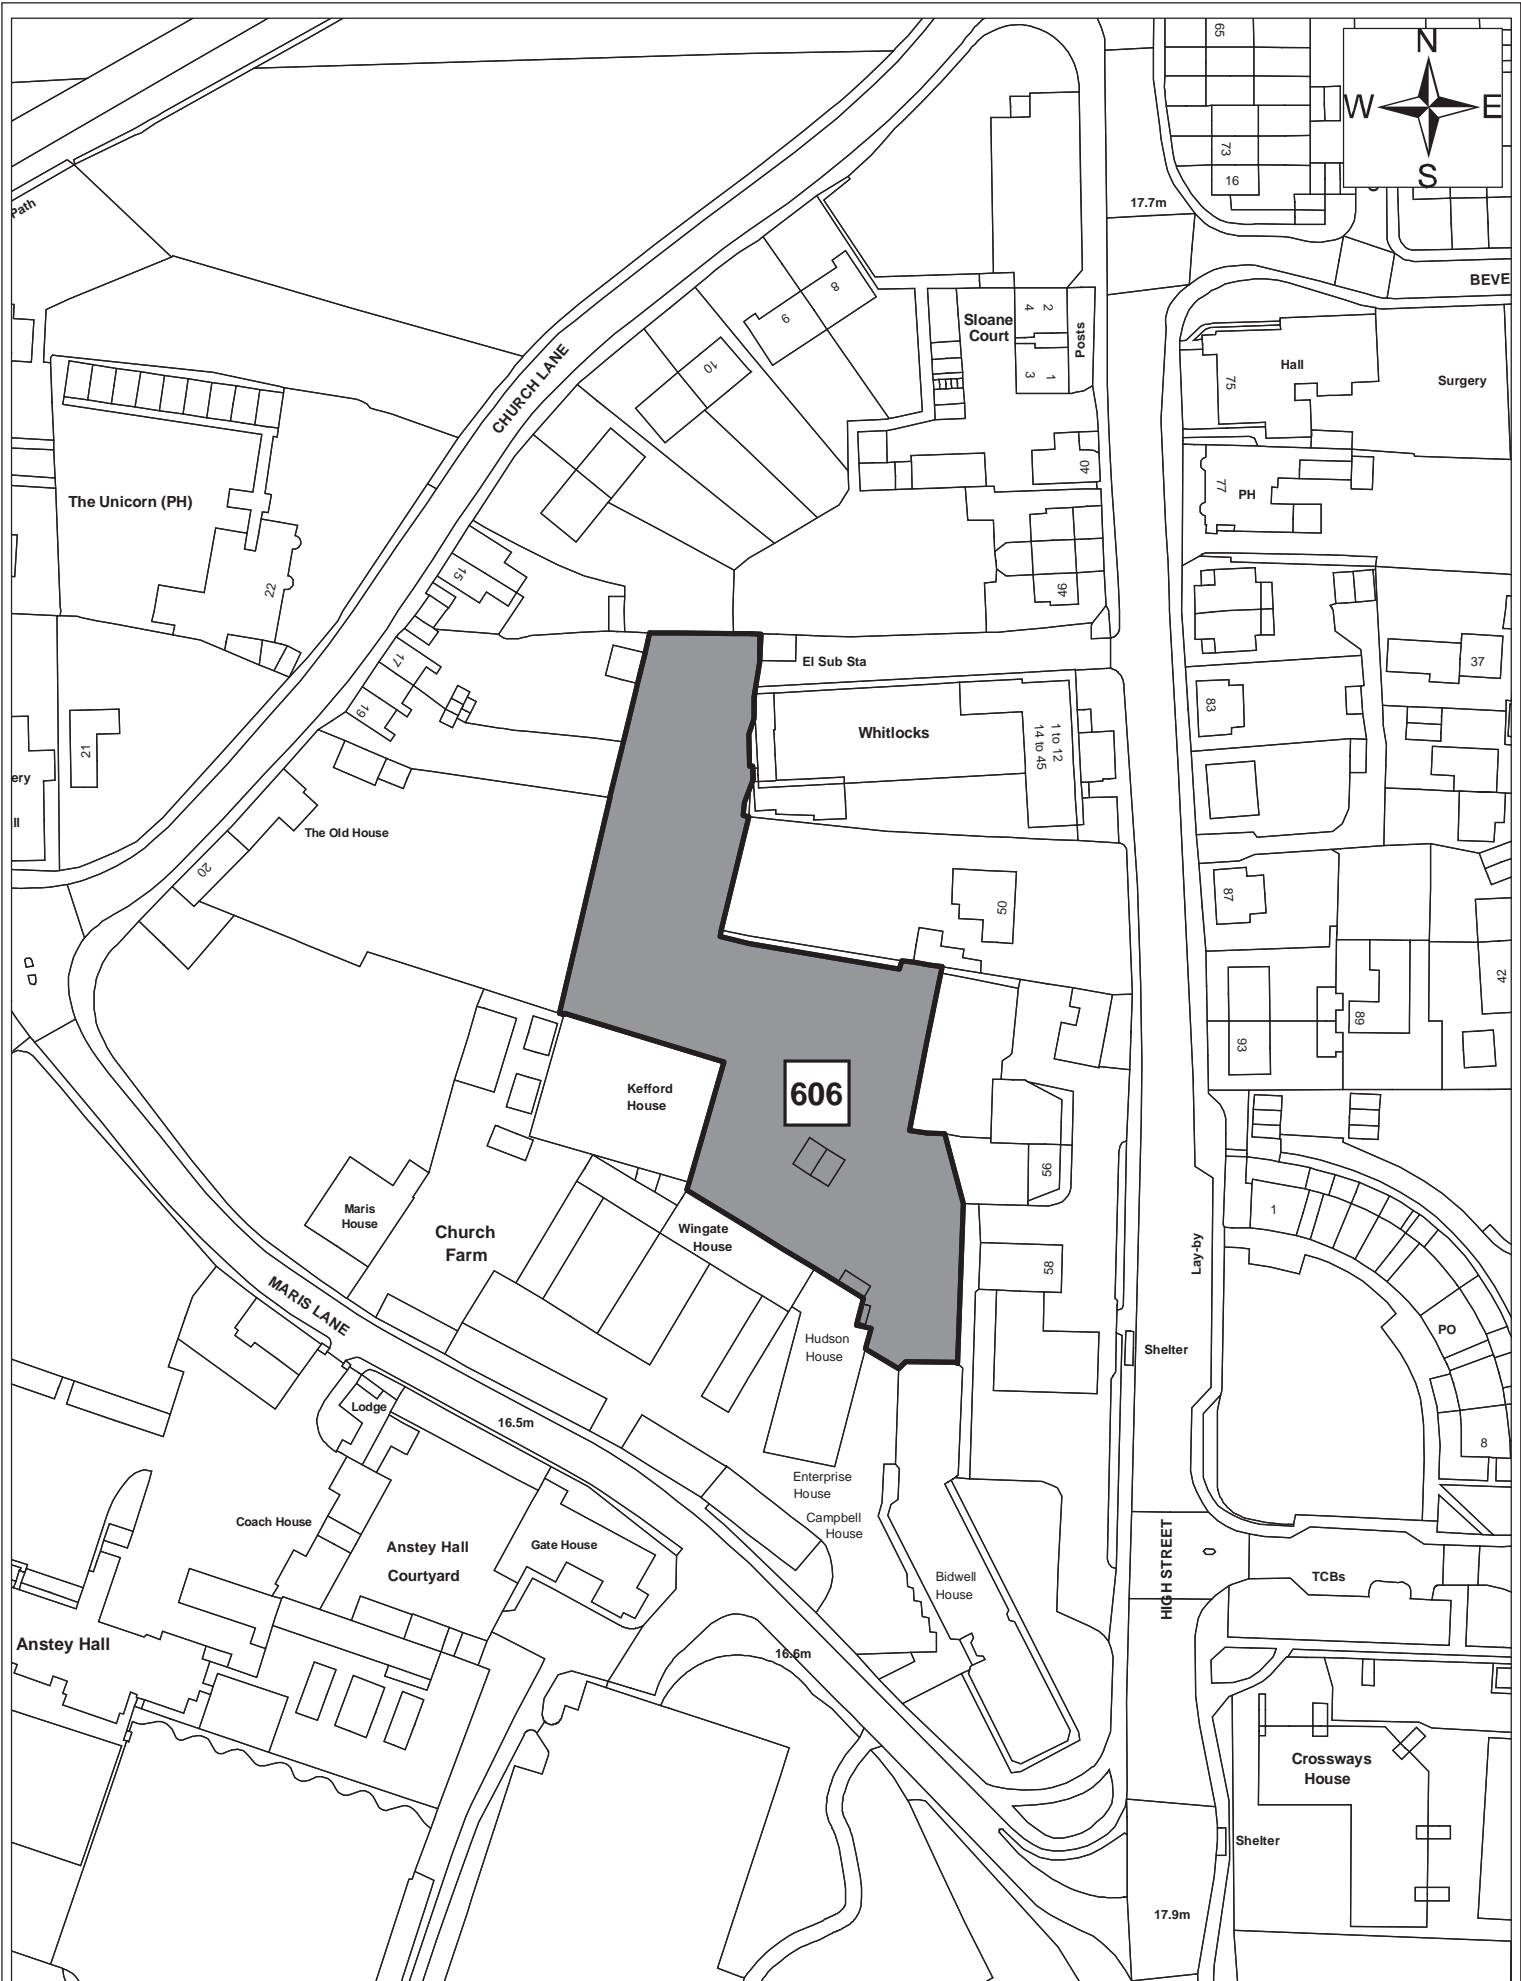

Site 606

© Crown copyright and database right 2011. Ordnance Survey Licence number 100019730. 555

Date:	1st September 2011
Produced by:	Matthew Merry
Section/Department:	Environment
Scale:	1:1,250

Site 609