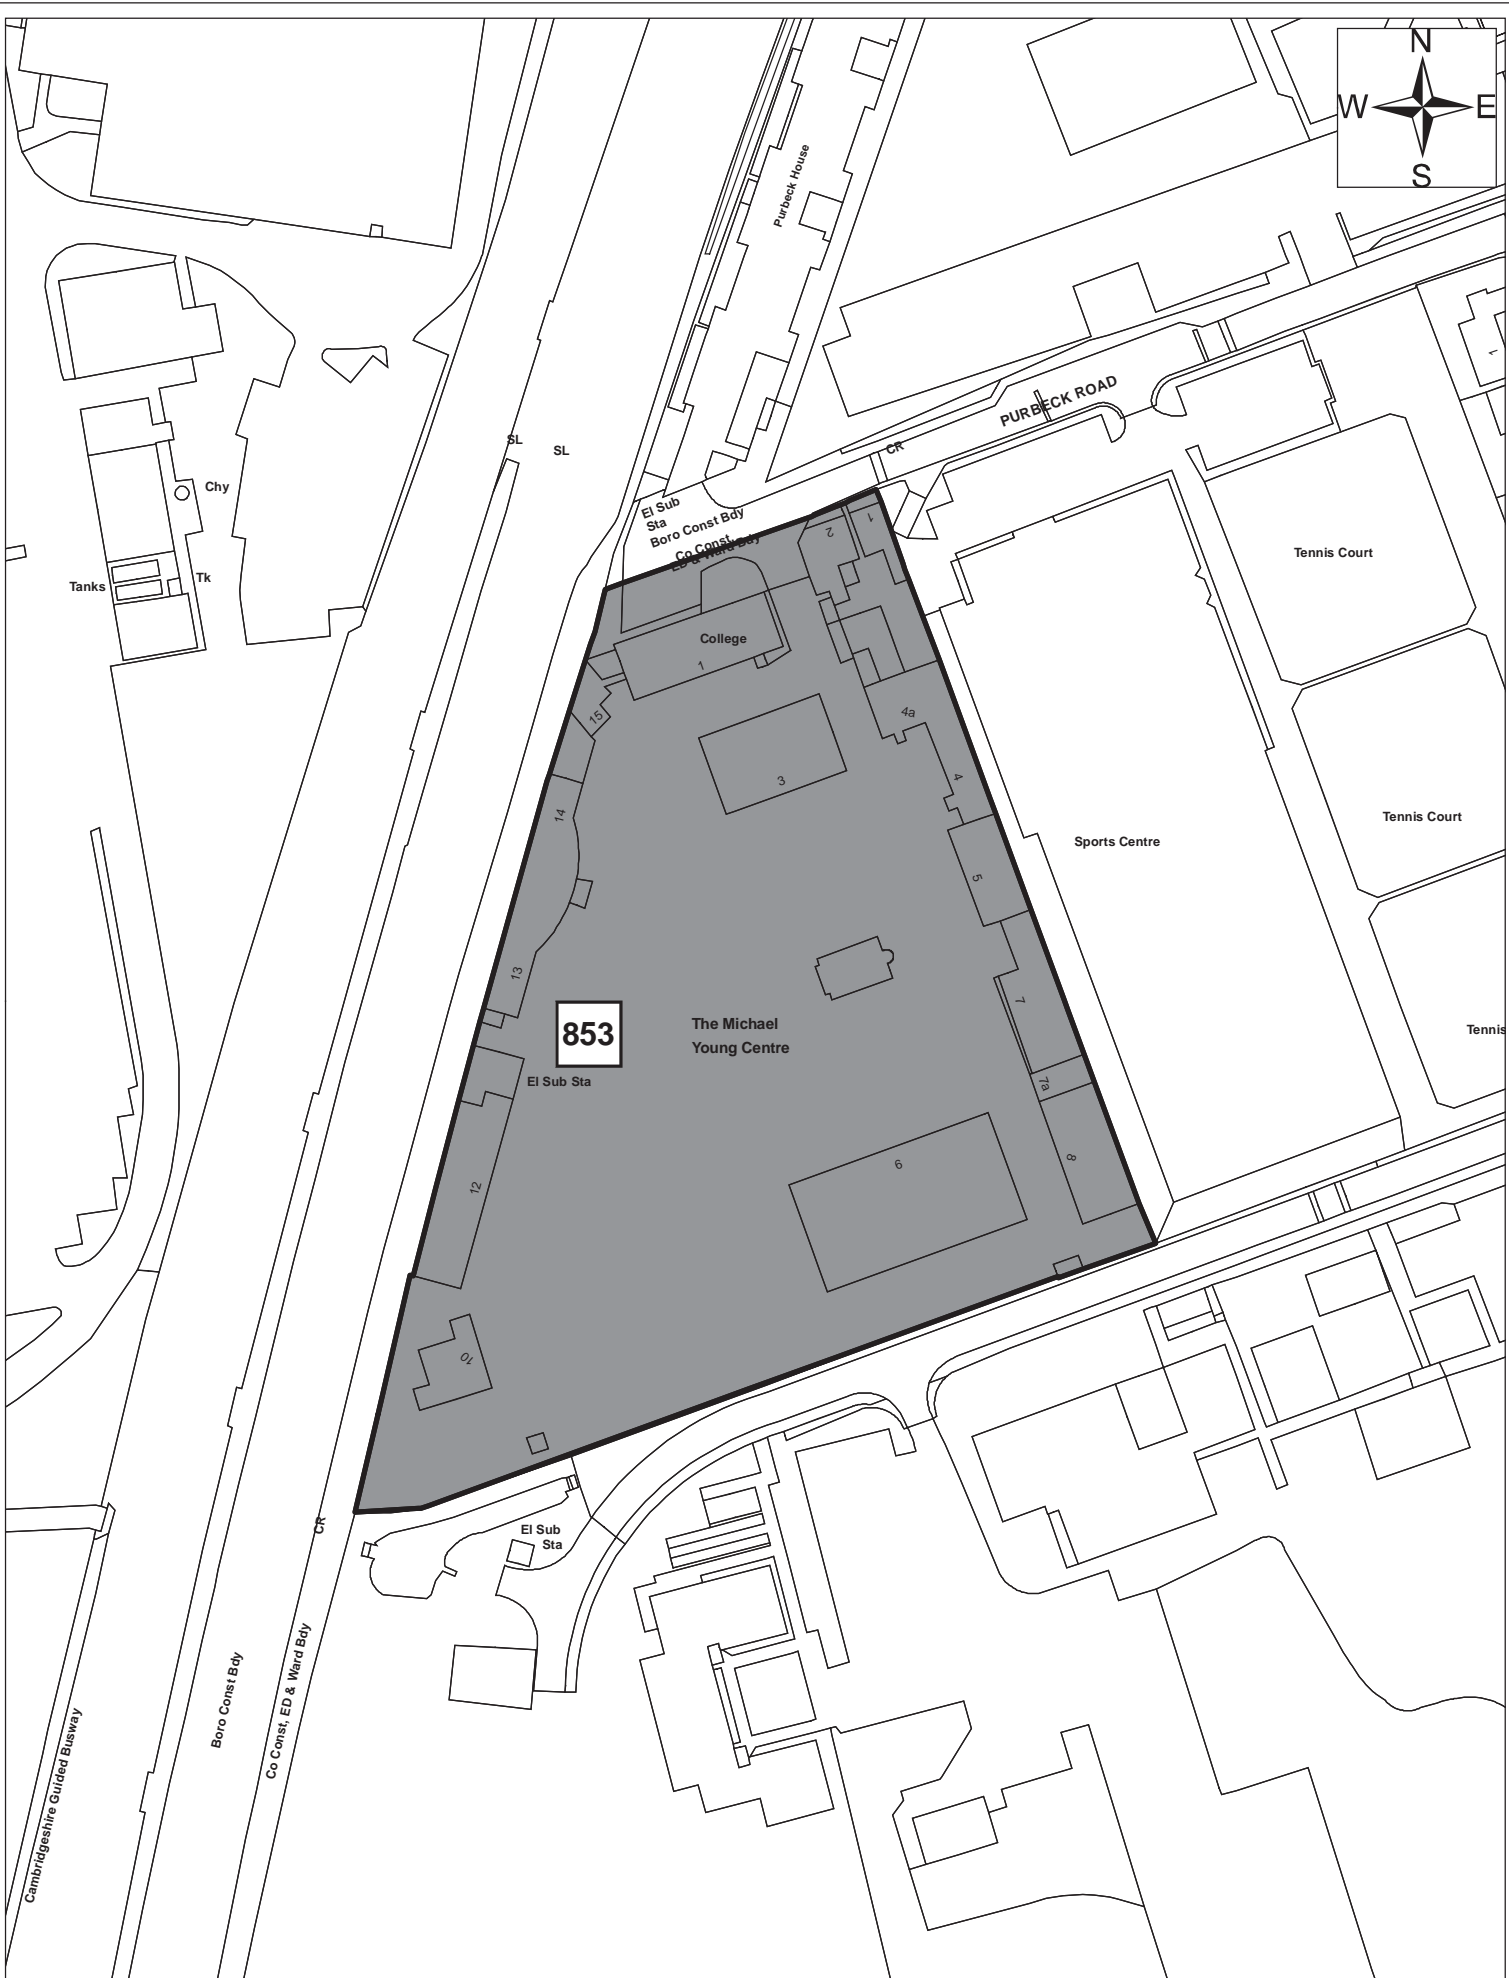

853

The Michael Young Centre

Site 853

© Crown copyright and database right 2011. Ordnance Survey Licence number 100019730. 541

Date:	1st September 2011
Produced by:	Matthew Merry
Section/Department:	Environment
Scale:	1:1,250