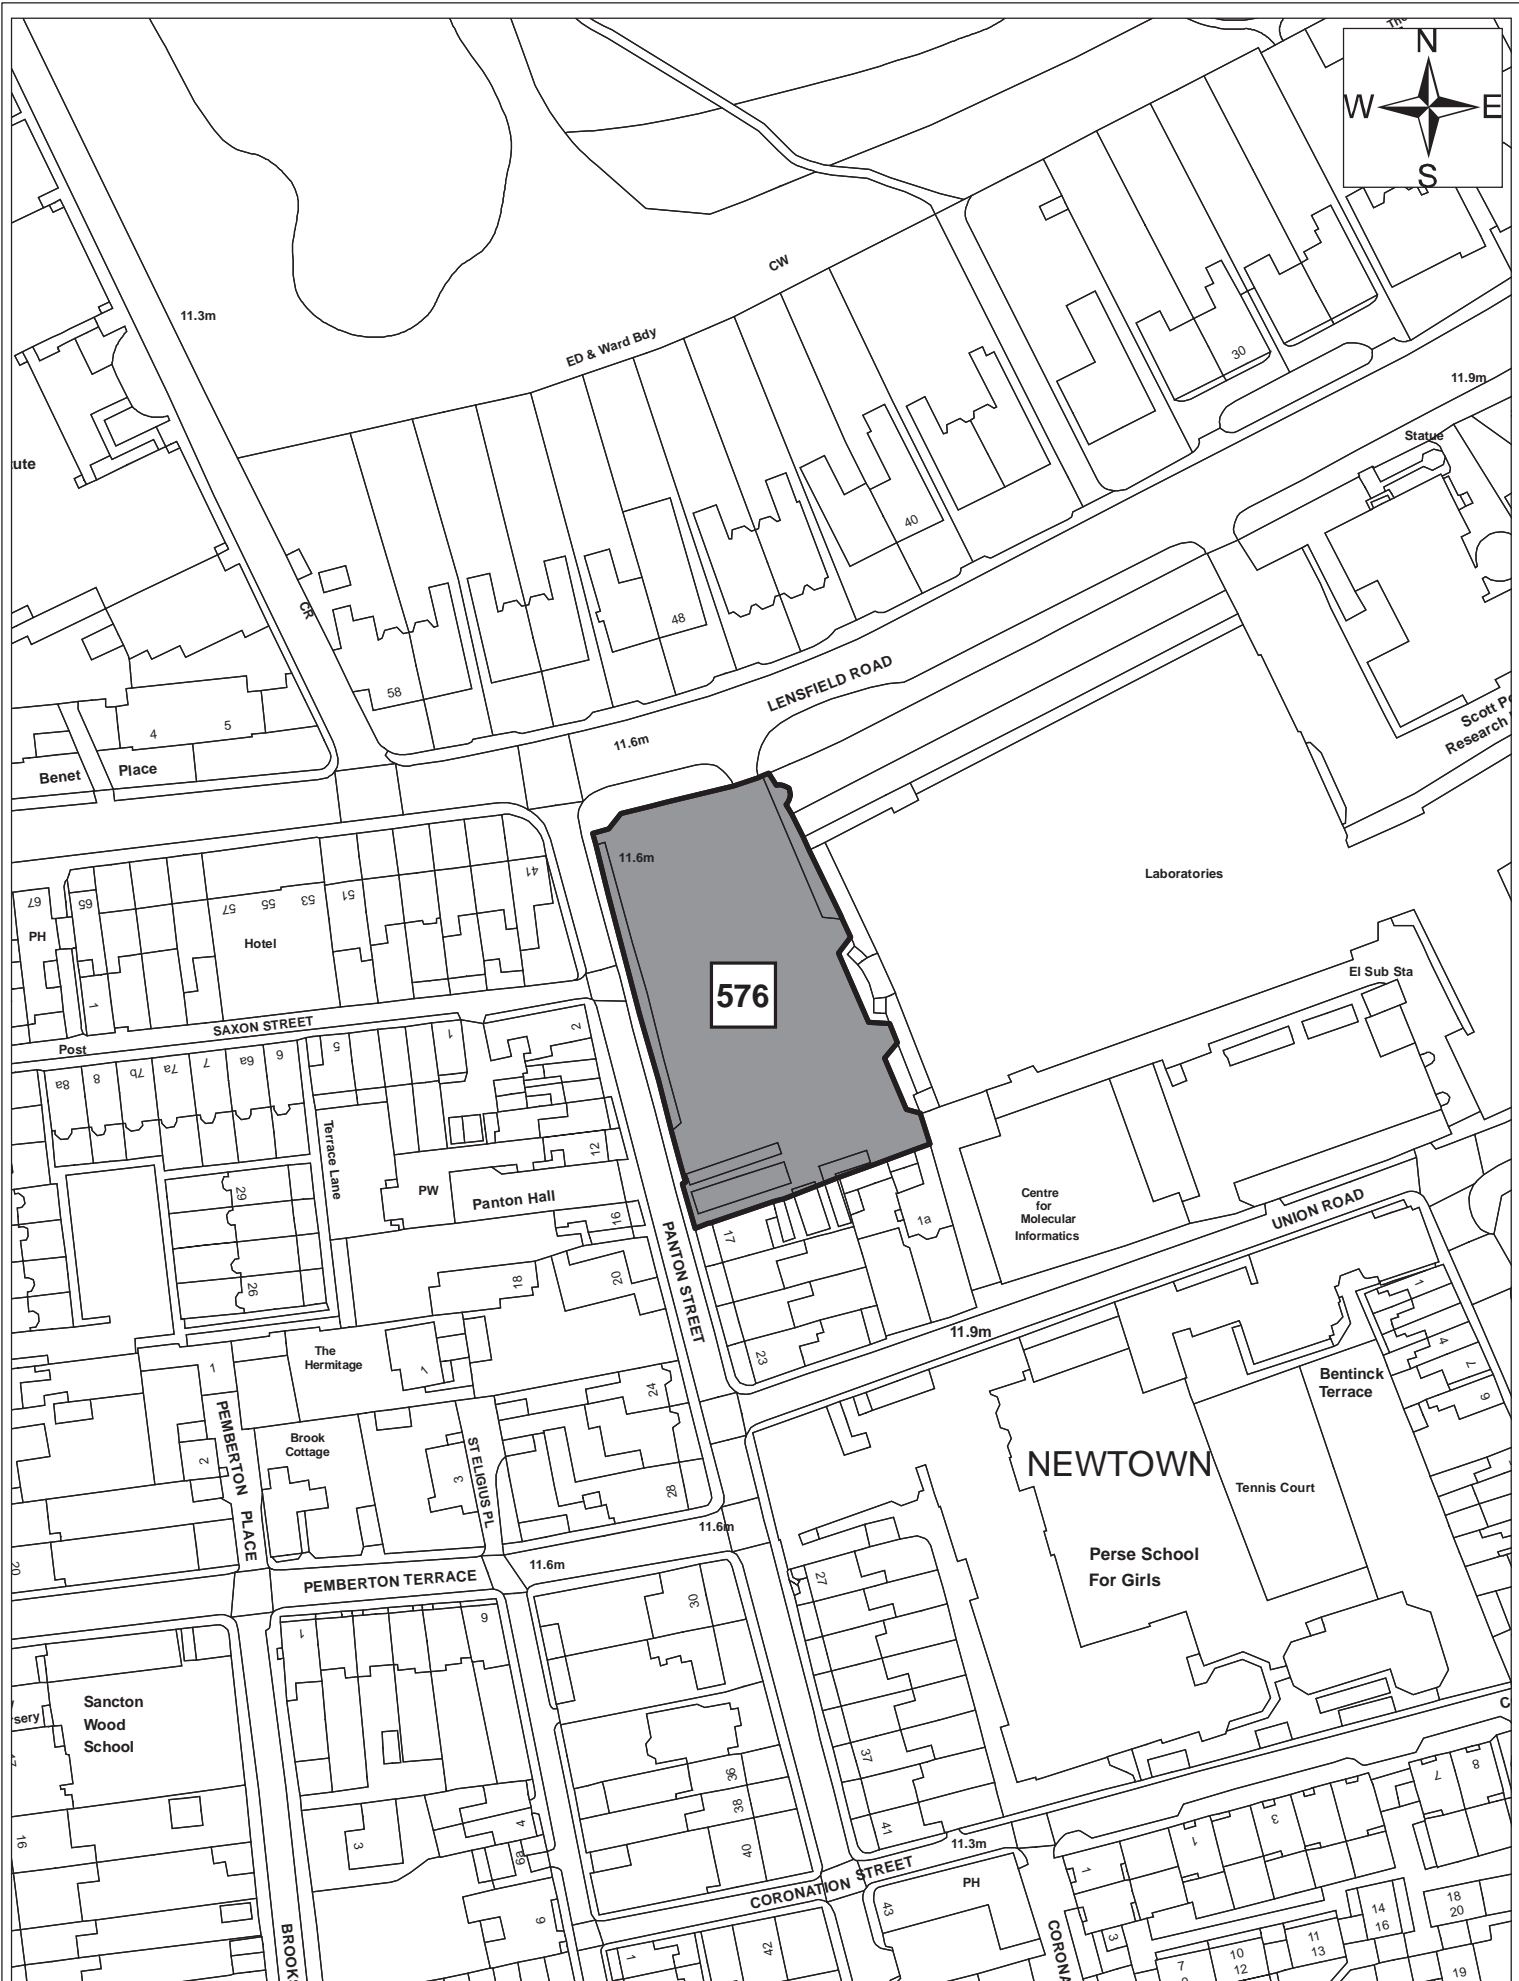

Site 576

Date:	1st September 2011
Produced by:	Matthew Merry
Section/Department:	Environment
Scale:	1:1,250