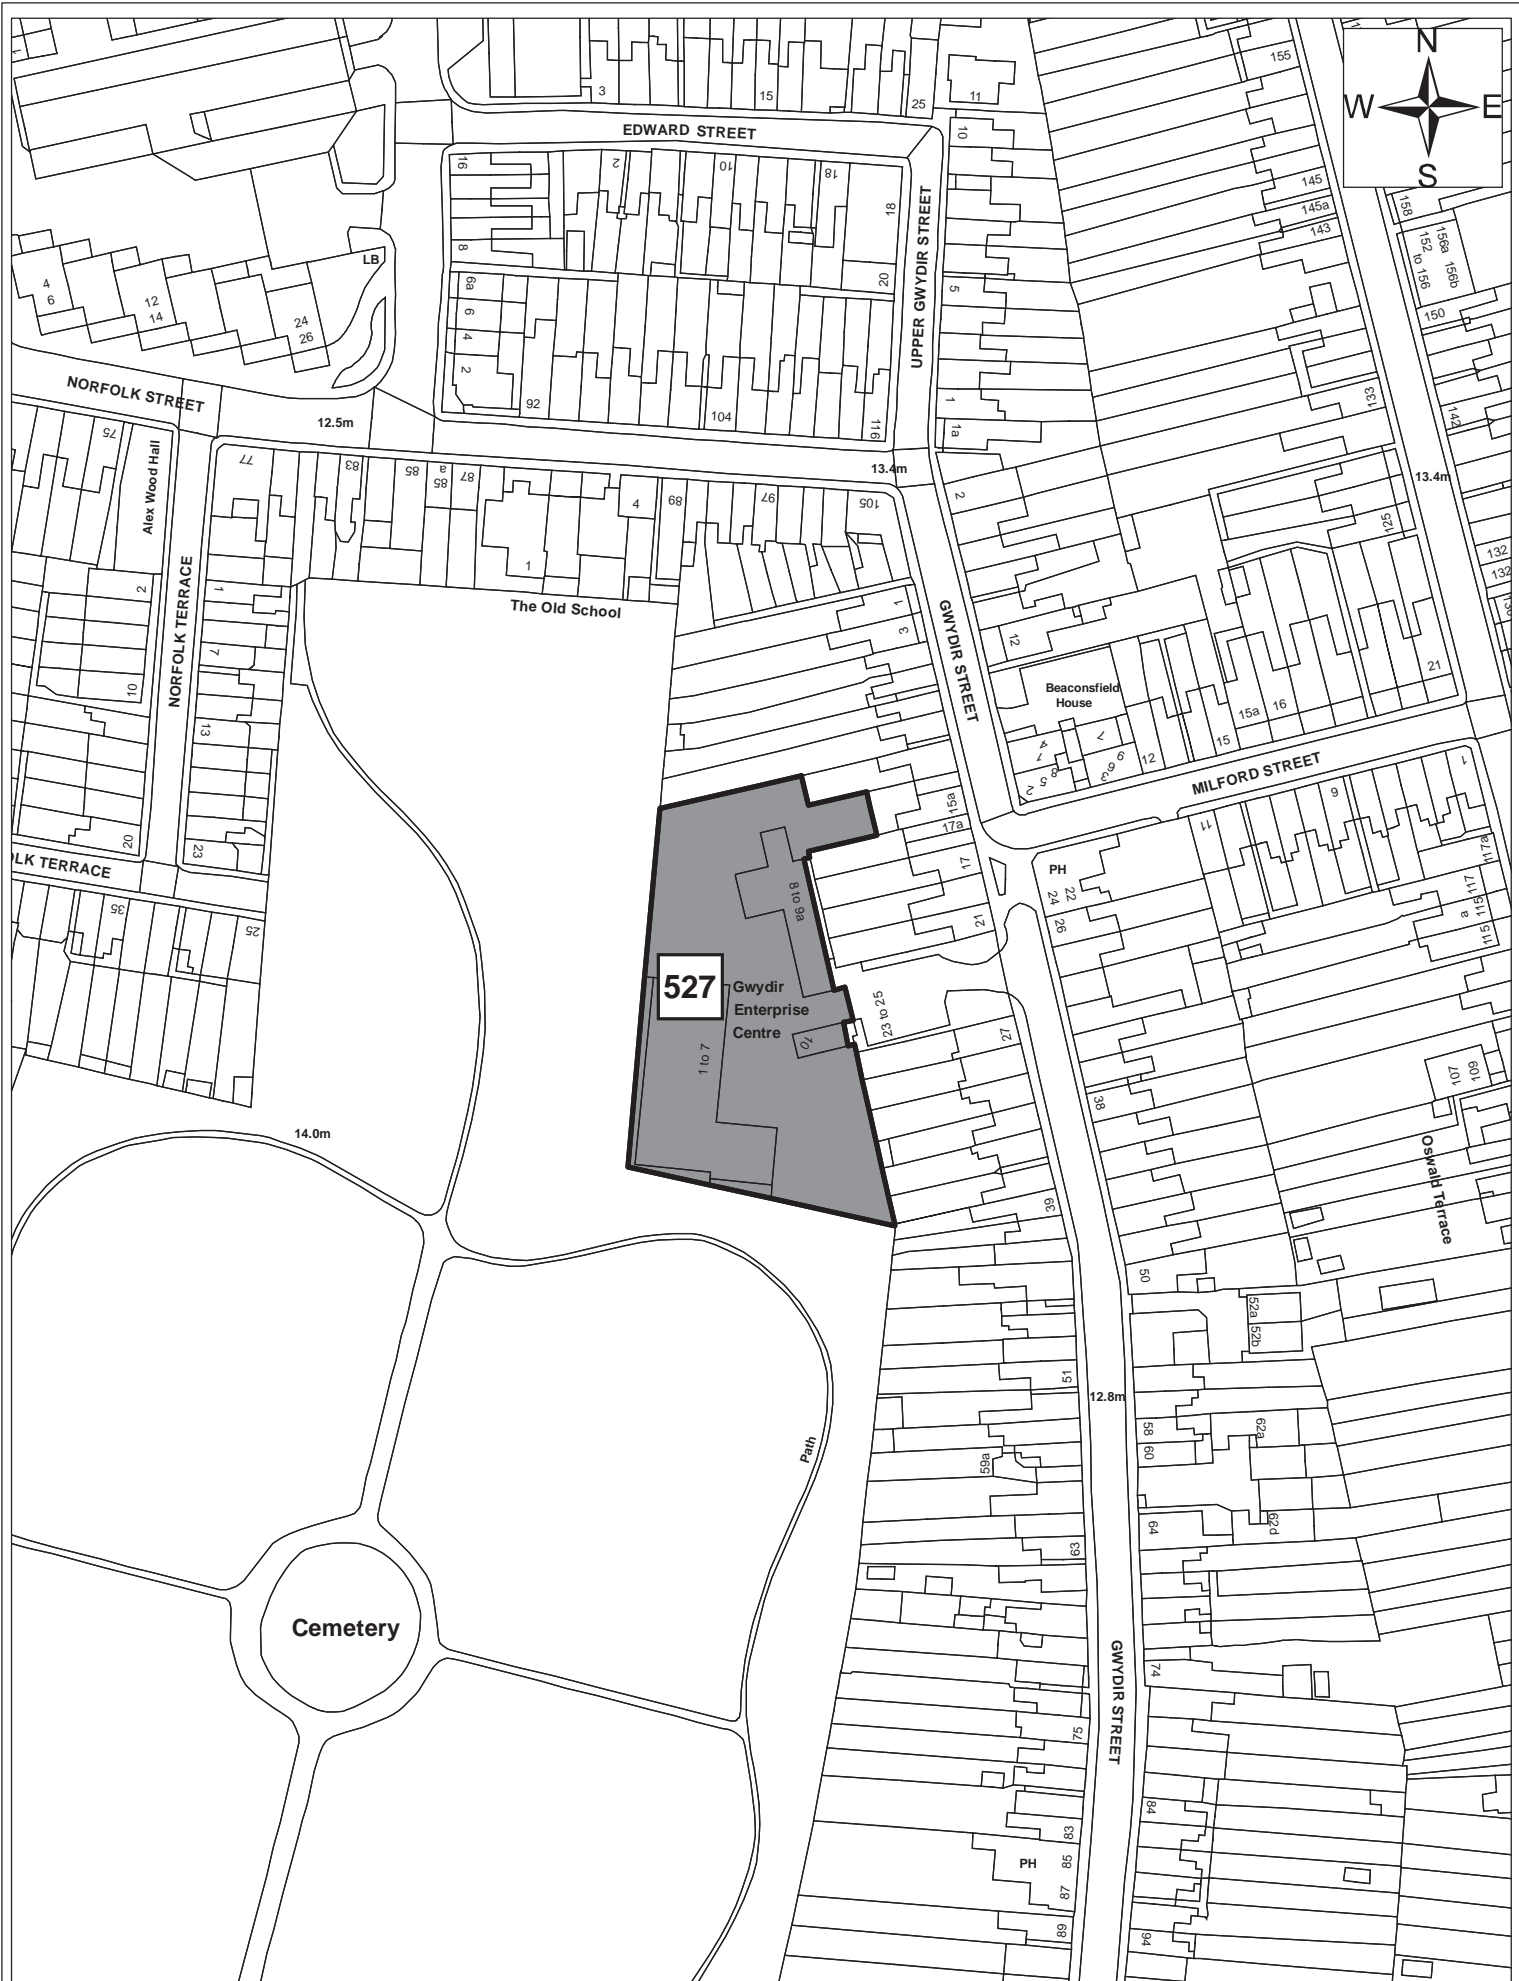

Site 527

Date:	1st September 2011
Produced by:	Matthew Merry
Section/Department:	Environment
Scale:	1:1,250