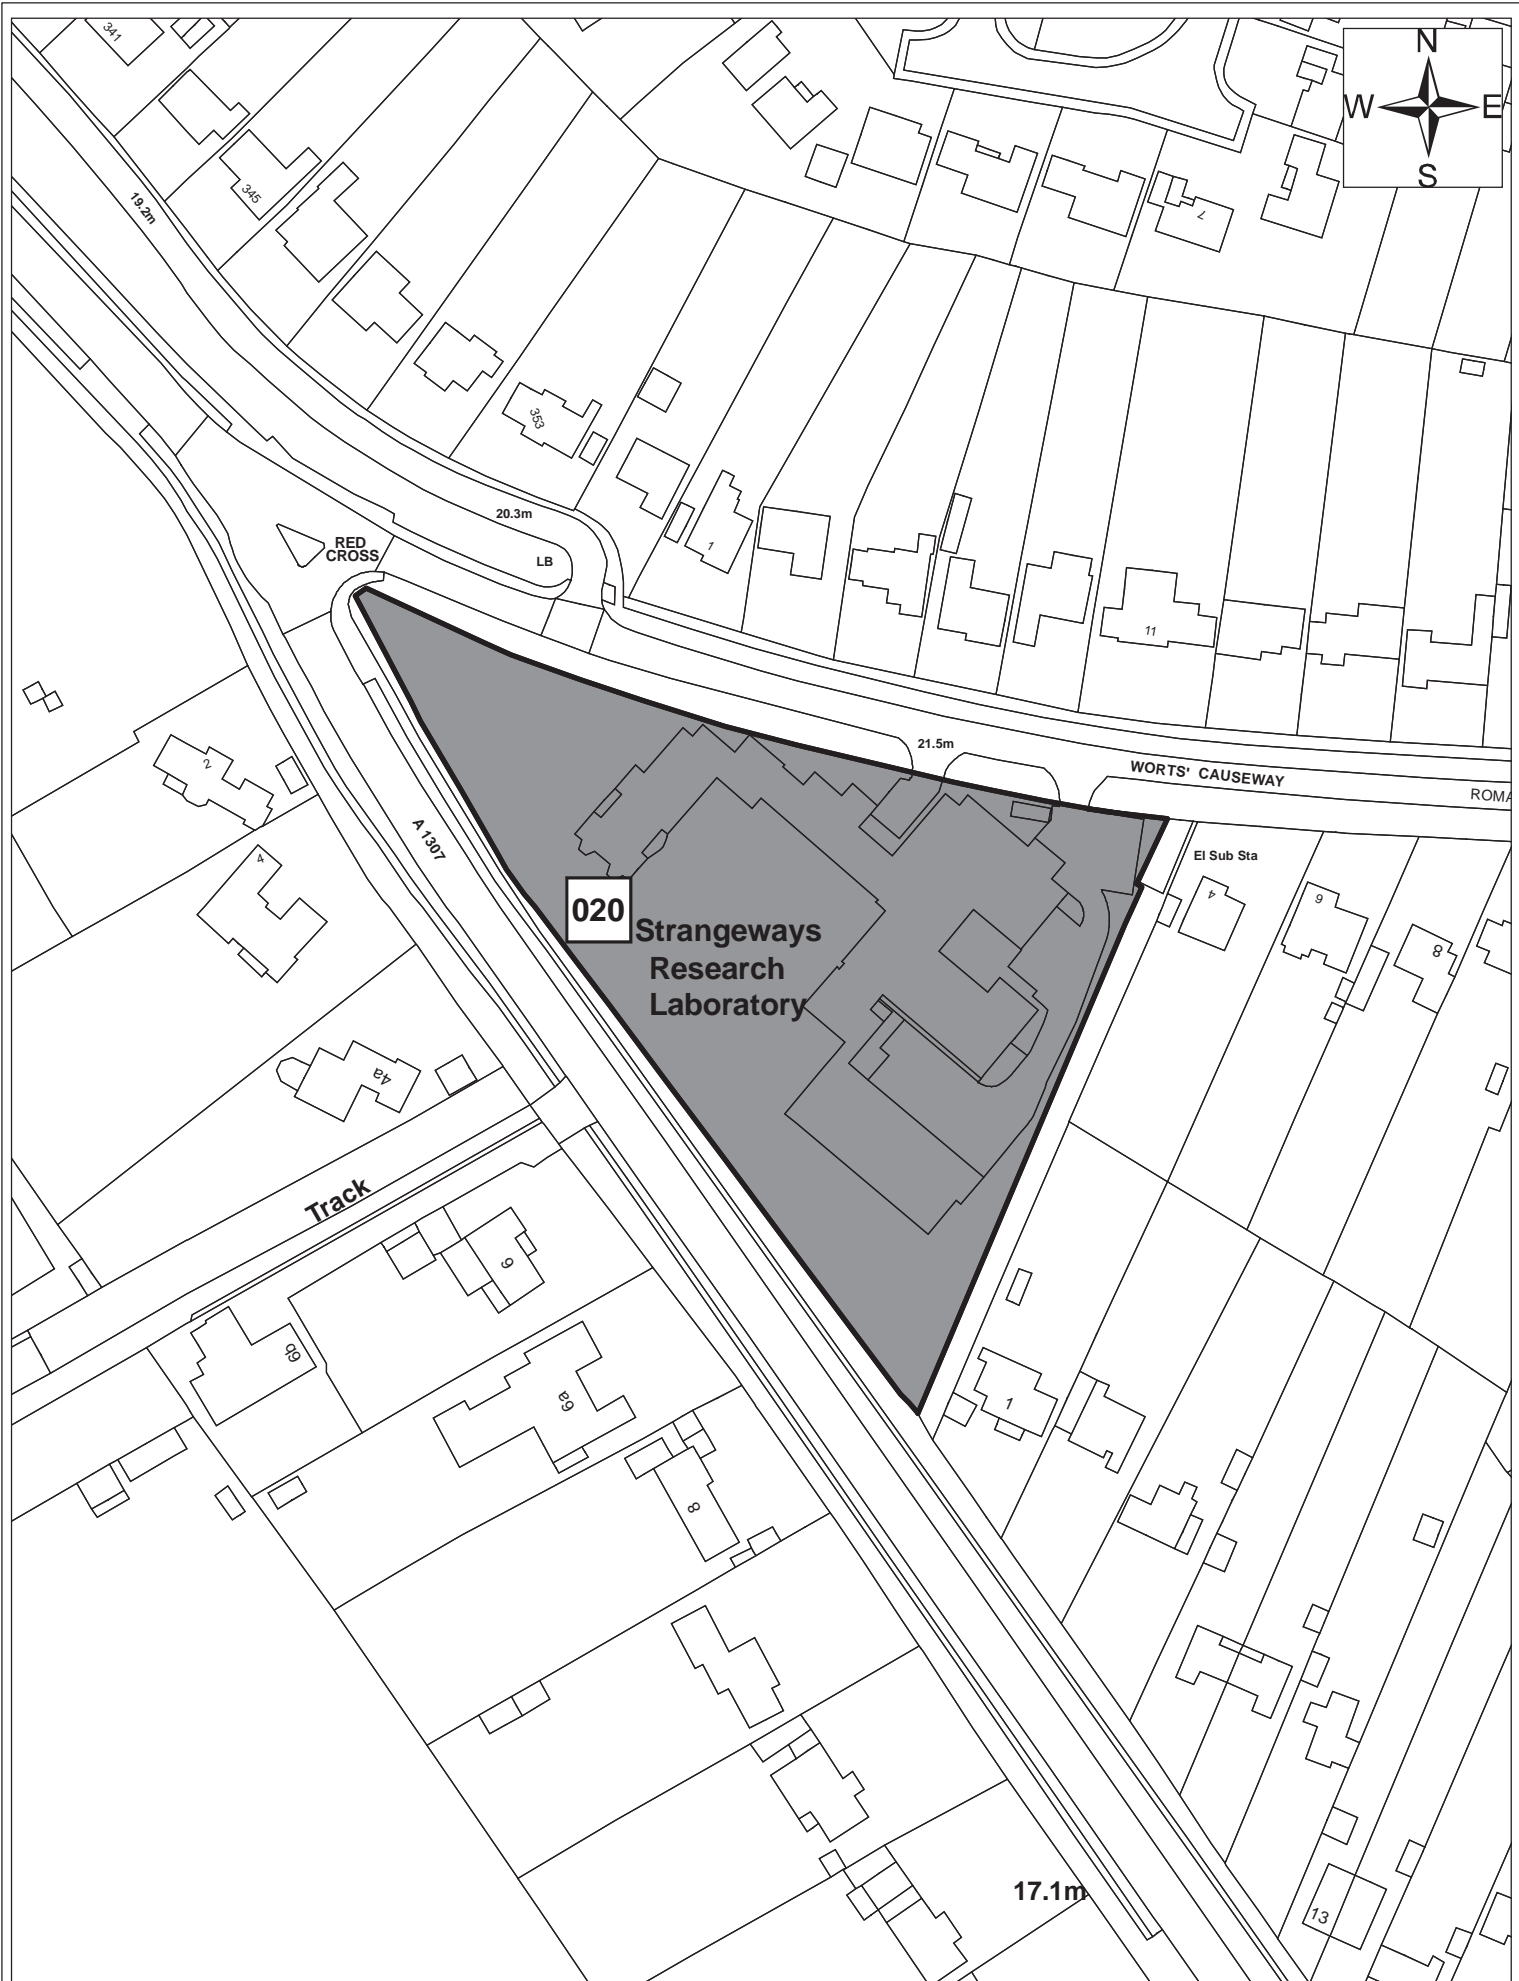

Site 543

Date:	1st September 2011
Produced by:	Matthew Merry
Section/Department:	Environment
Scale:	1:1,250

Site 64

© Crown copyright and database right 2011. Ordnance Survey Licence number 100019730.

Date:	05/05/11
Produced by:	Matthew Merry
Section/Department:	Environment
Scale:	1:1250