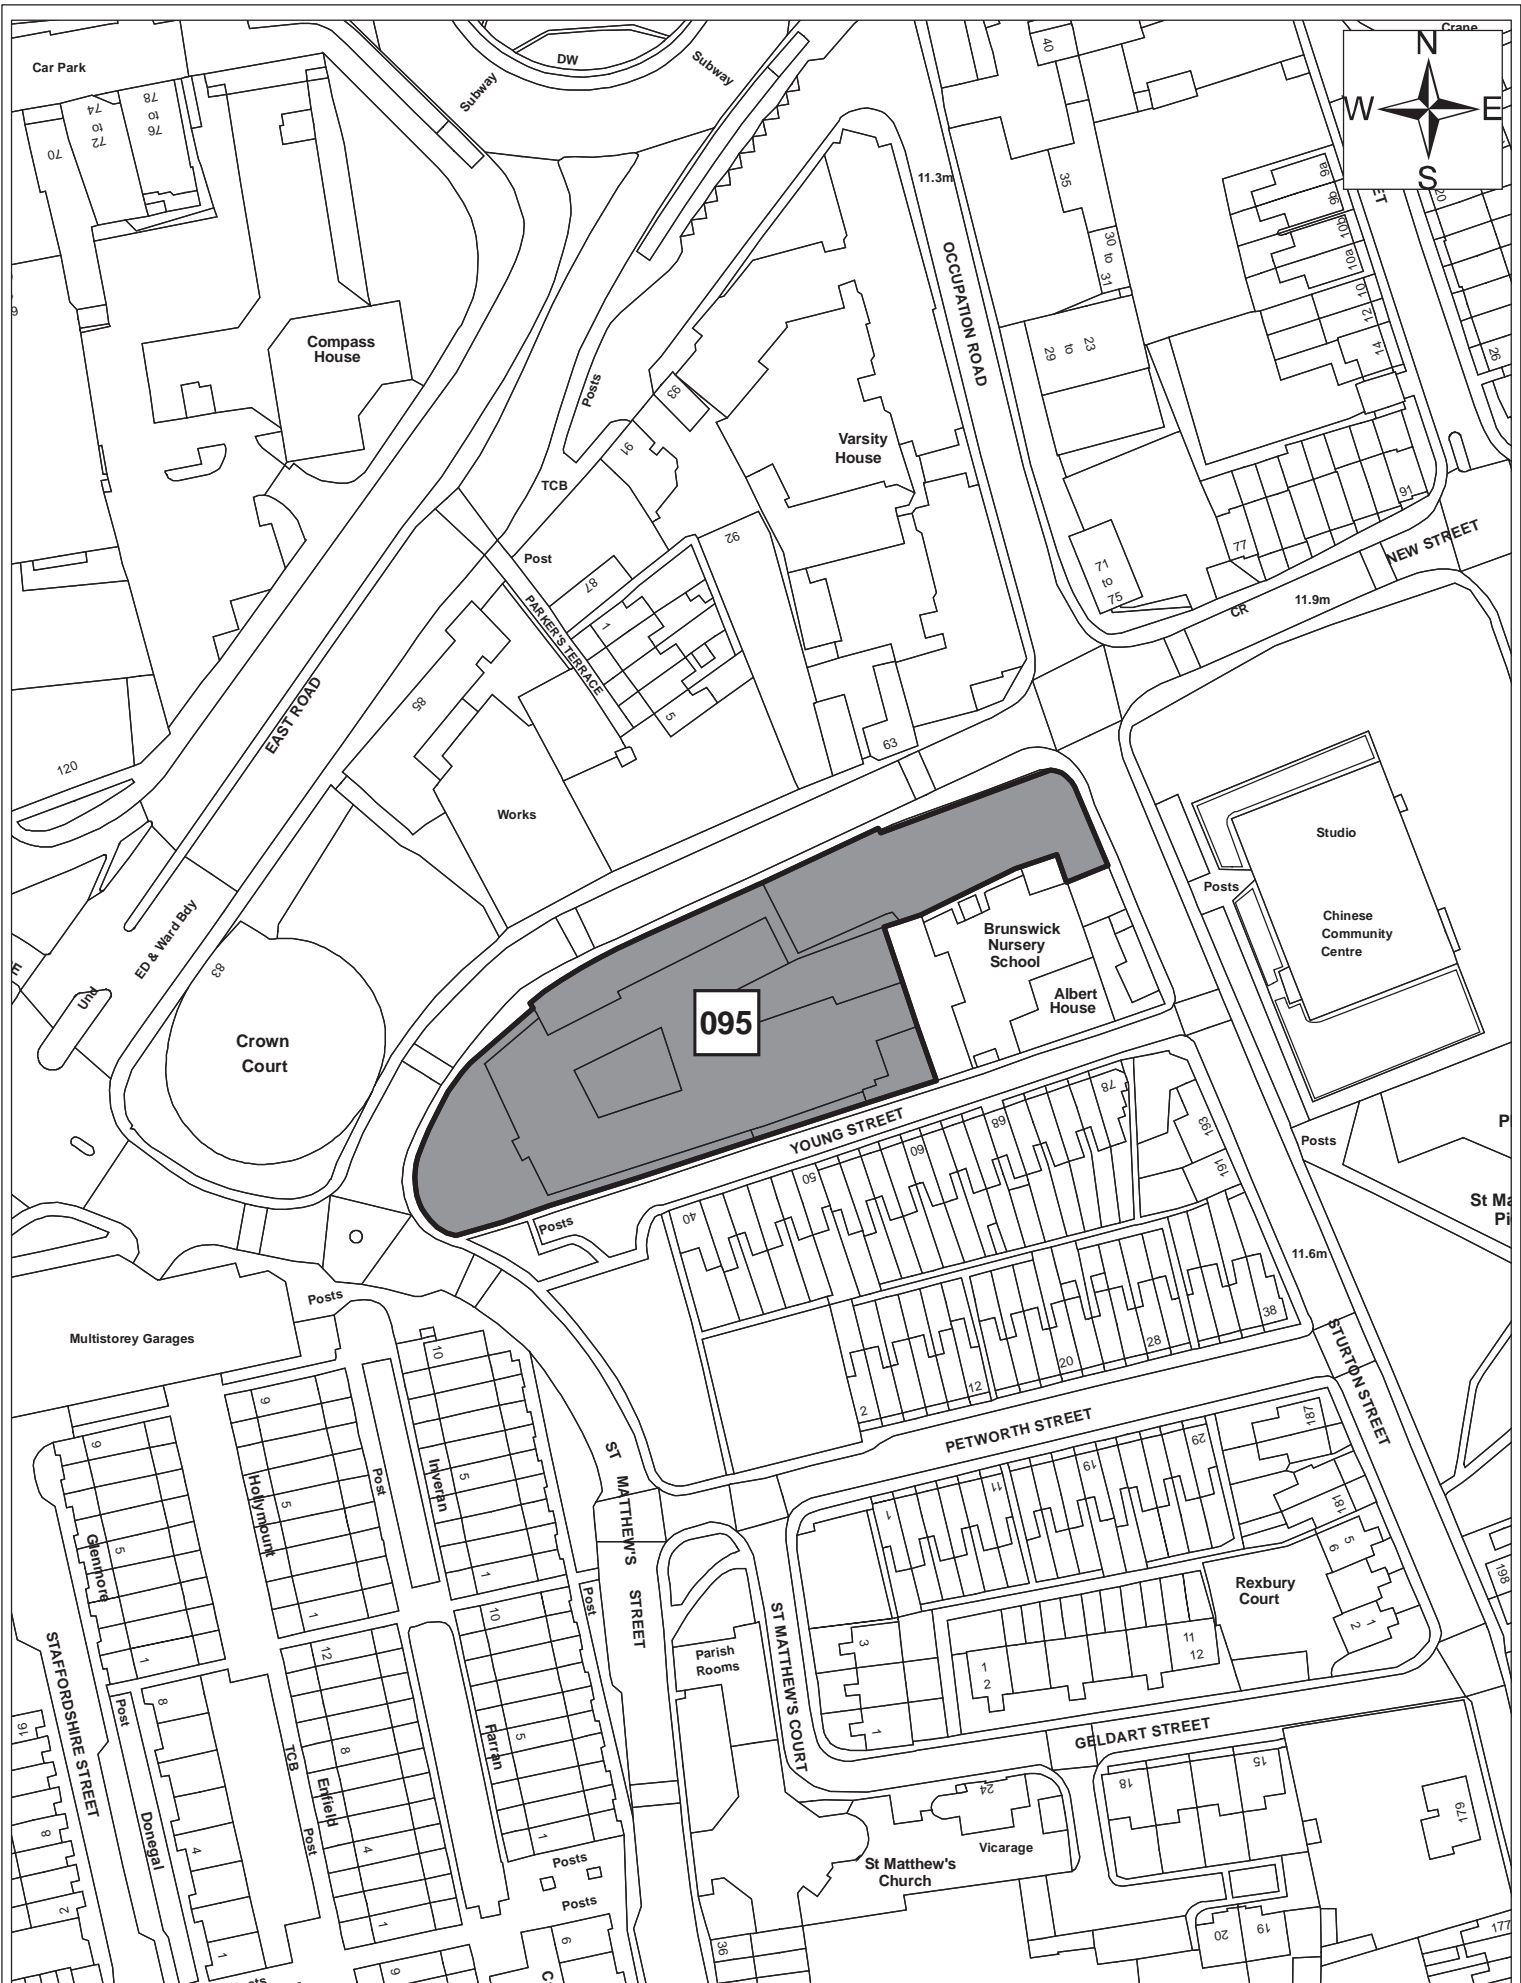

Site 095

Date:	1st September 2011
Produced by:	Matthew Merry
Section/Department:	Environment
Scale:	1:1,250