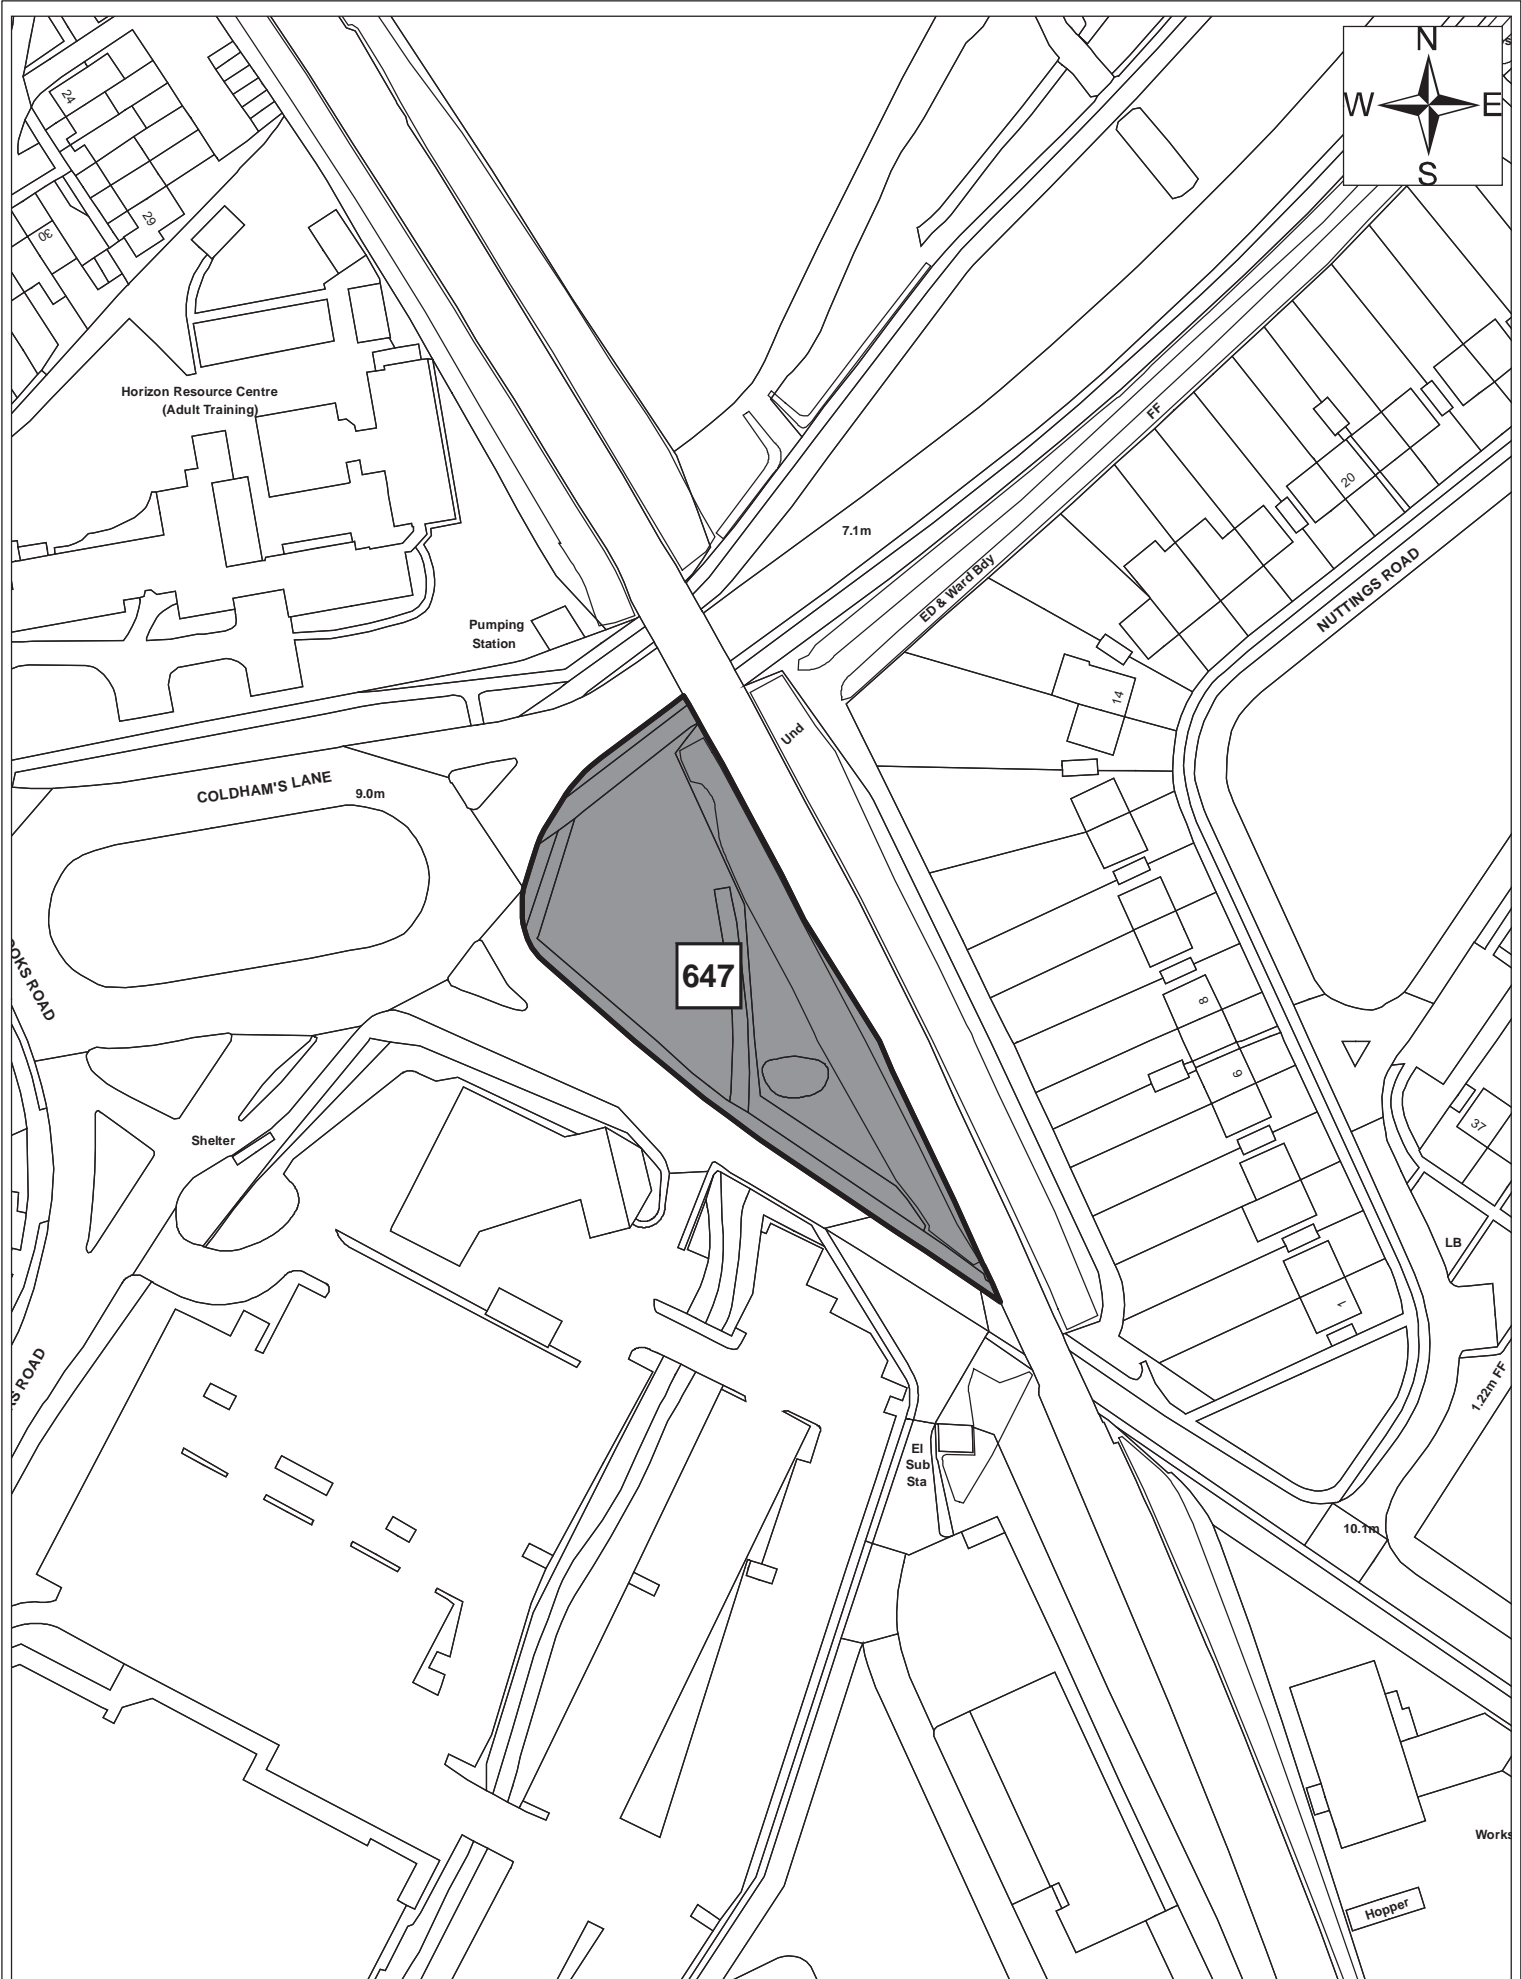

Site 647

Date:	1st September 2011
Produced by:	Matthew Merry
Section/Department:	Environment
Scale:	1:1,250