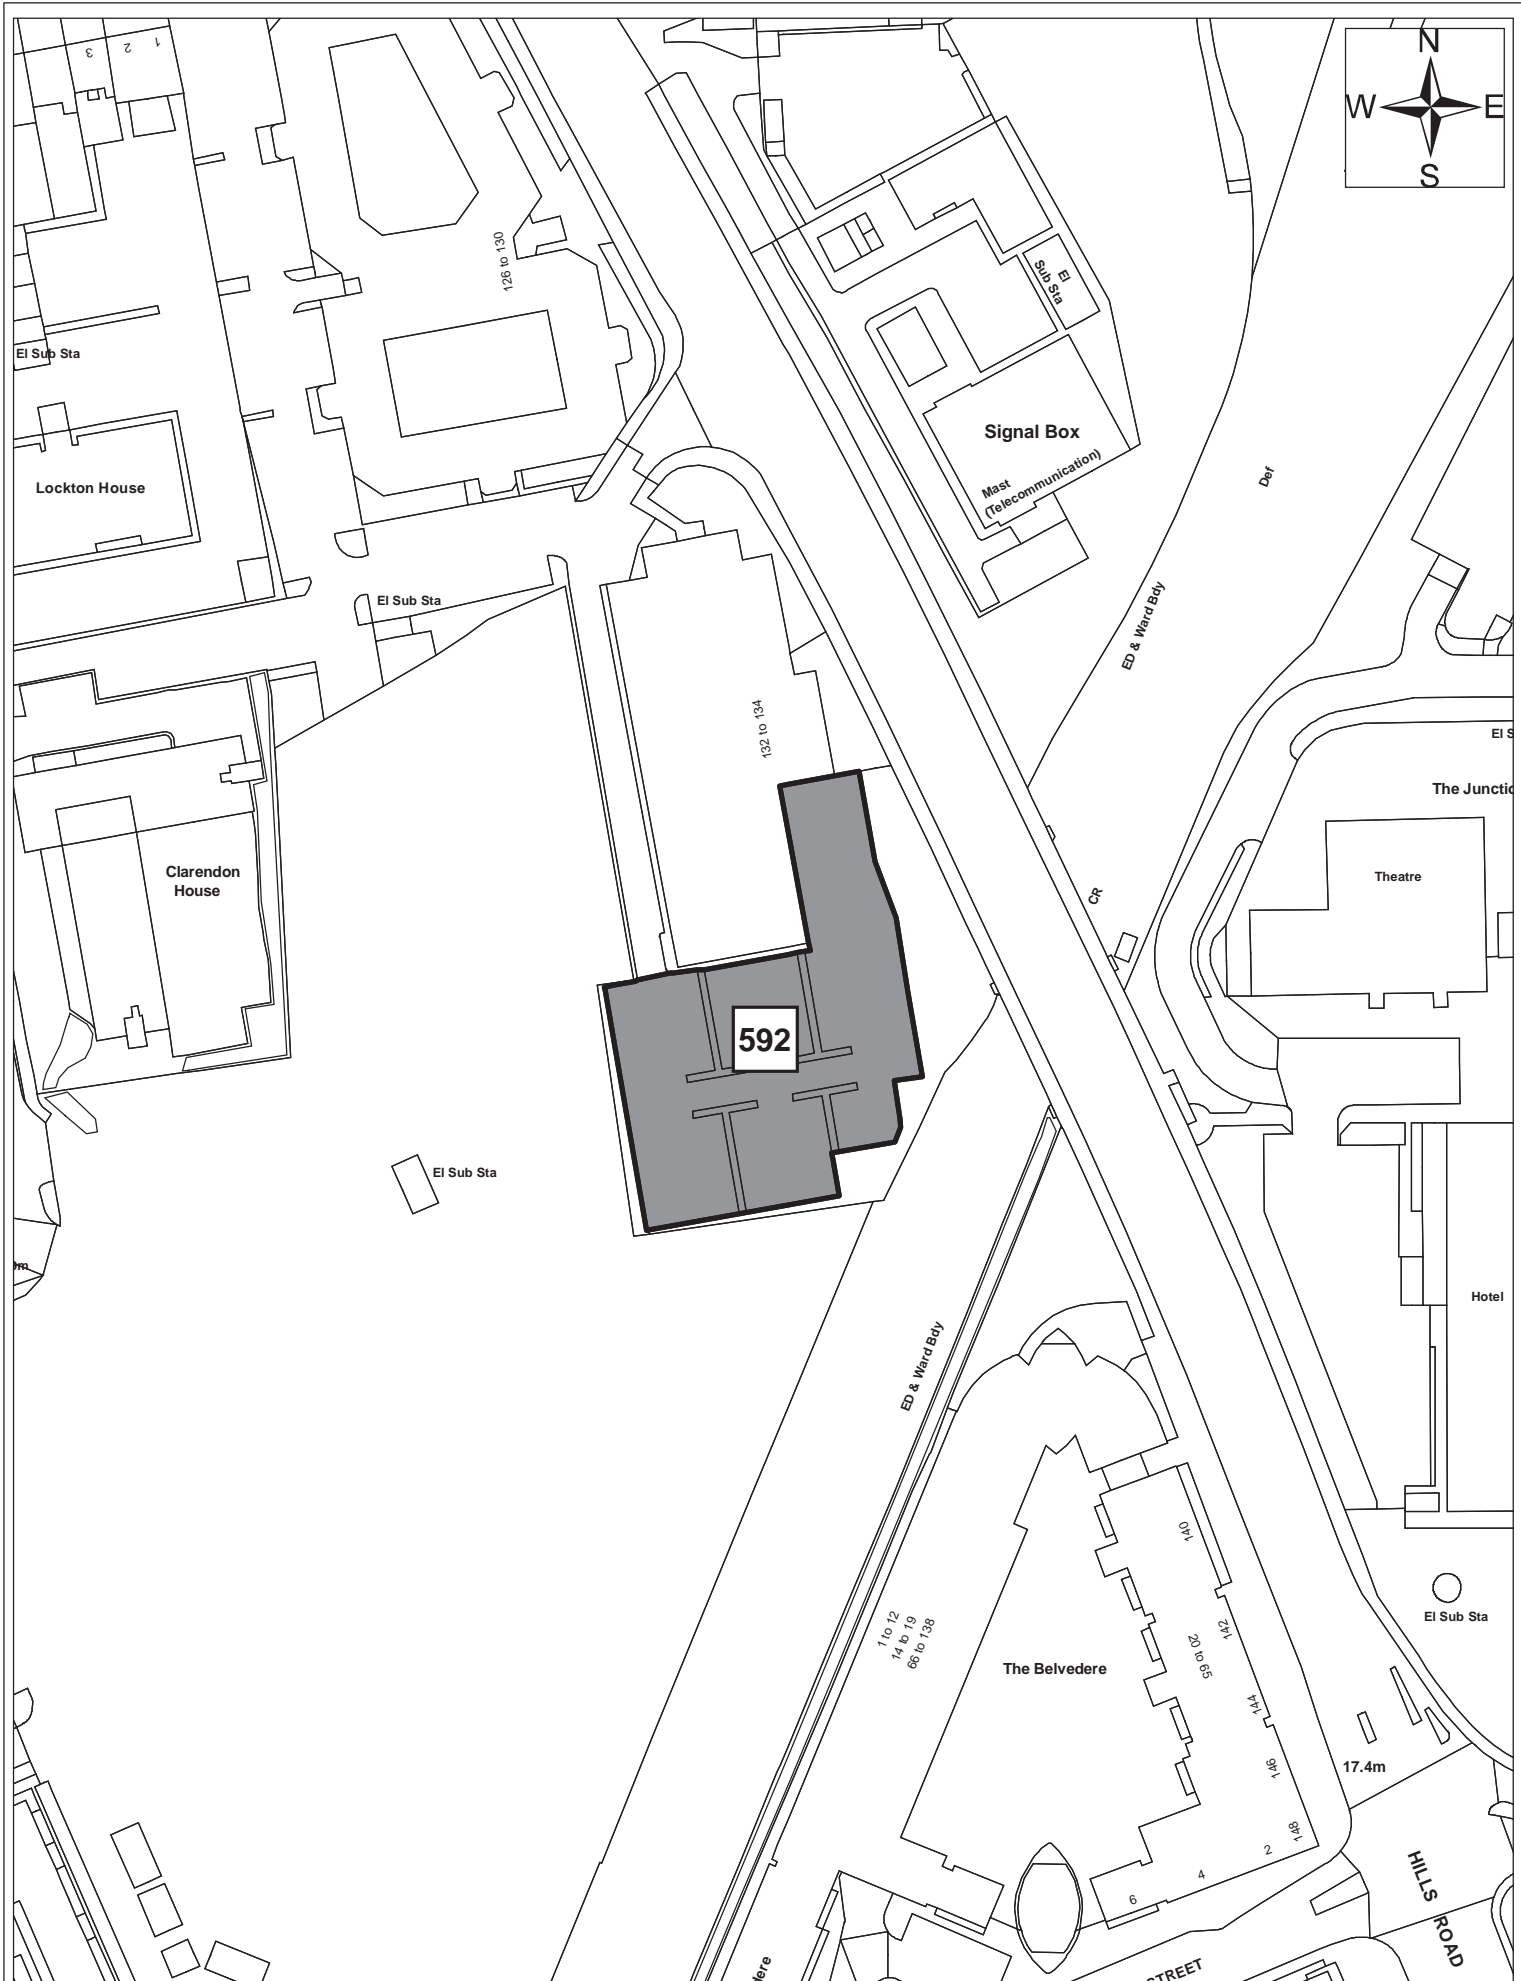

Site 592

Date:	1st September 2011
Produced by:	Matthew Merry
Section/Department:	Environment
Scale:	1:1,250