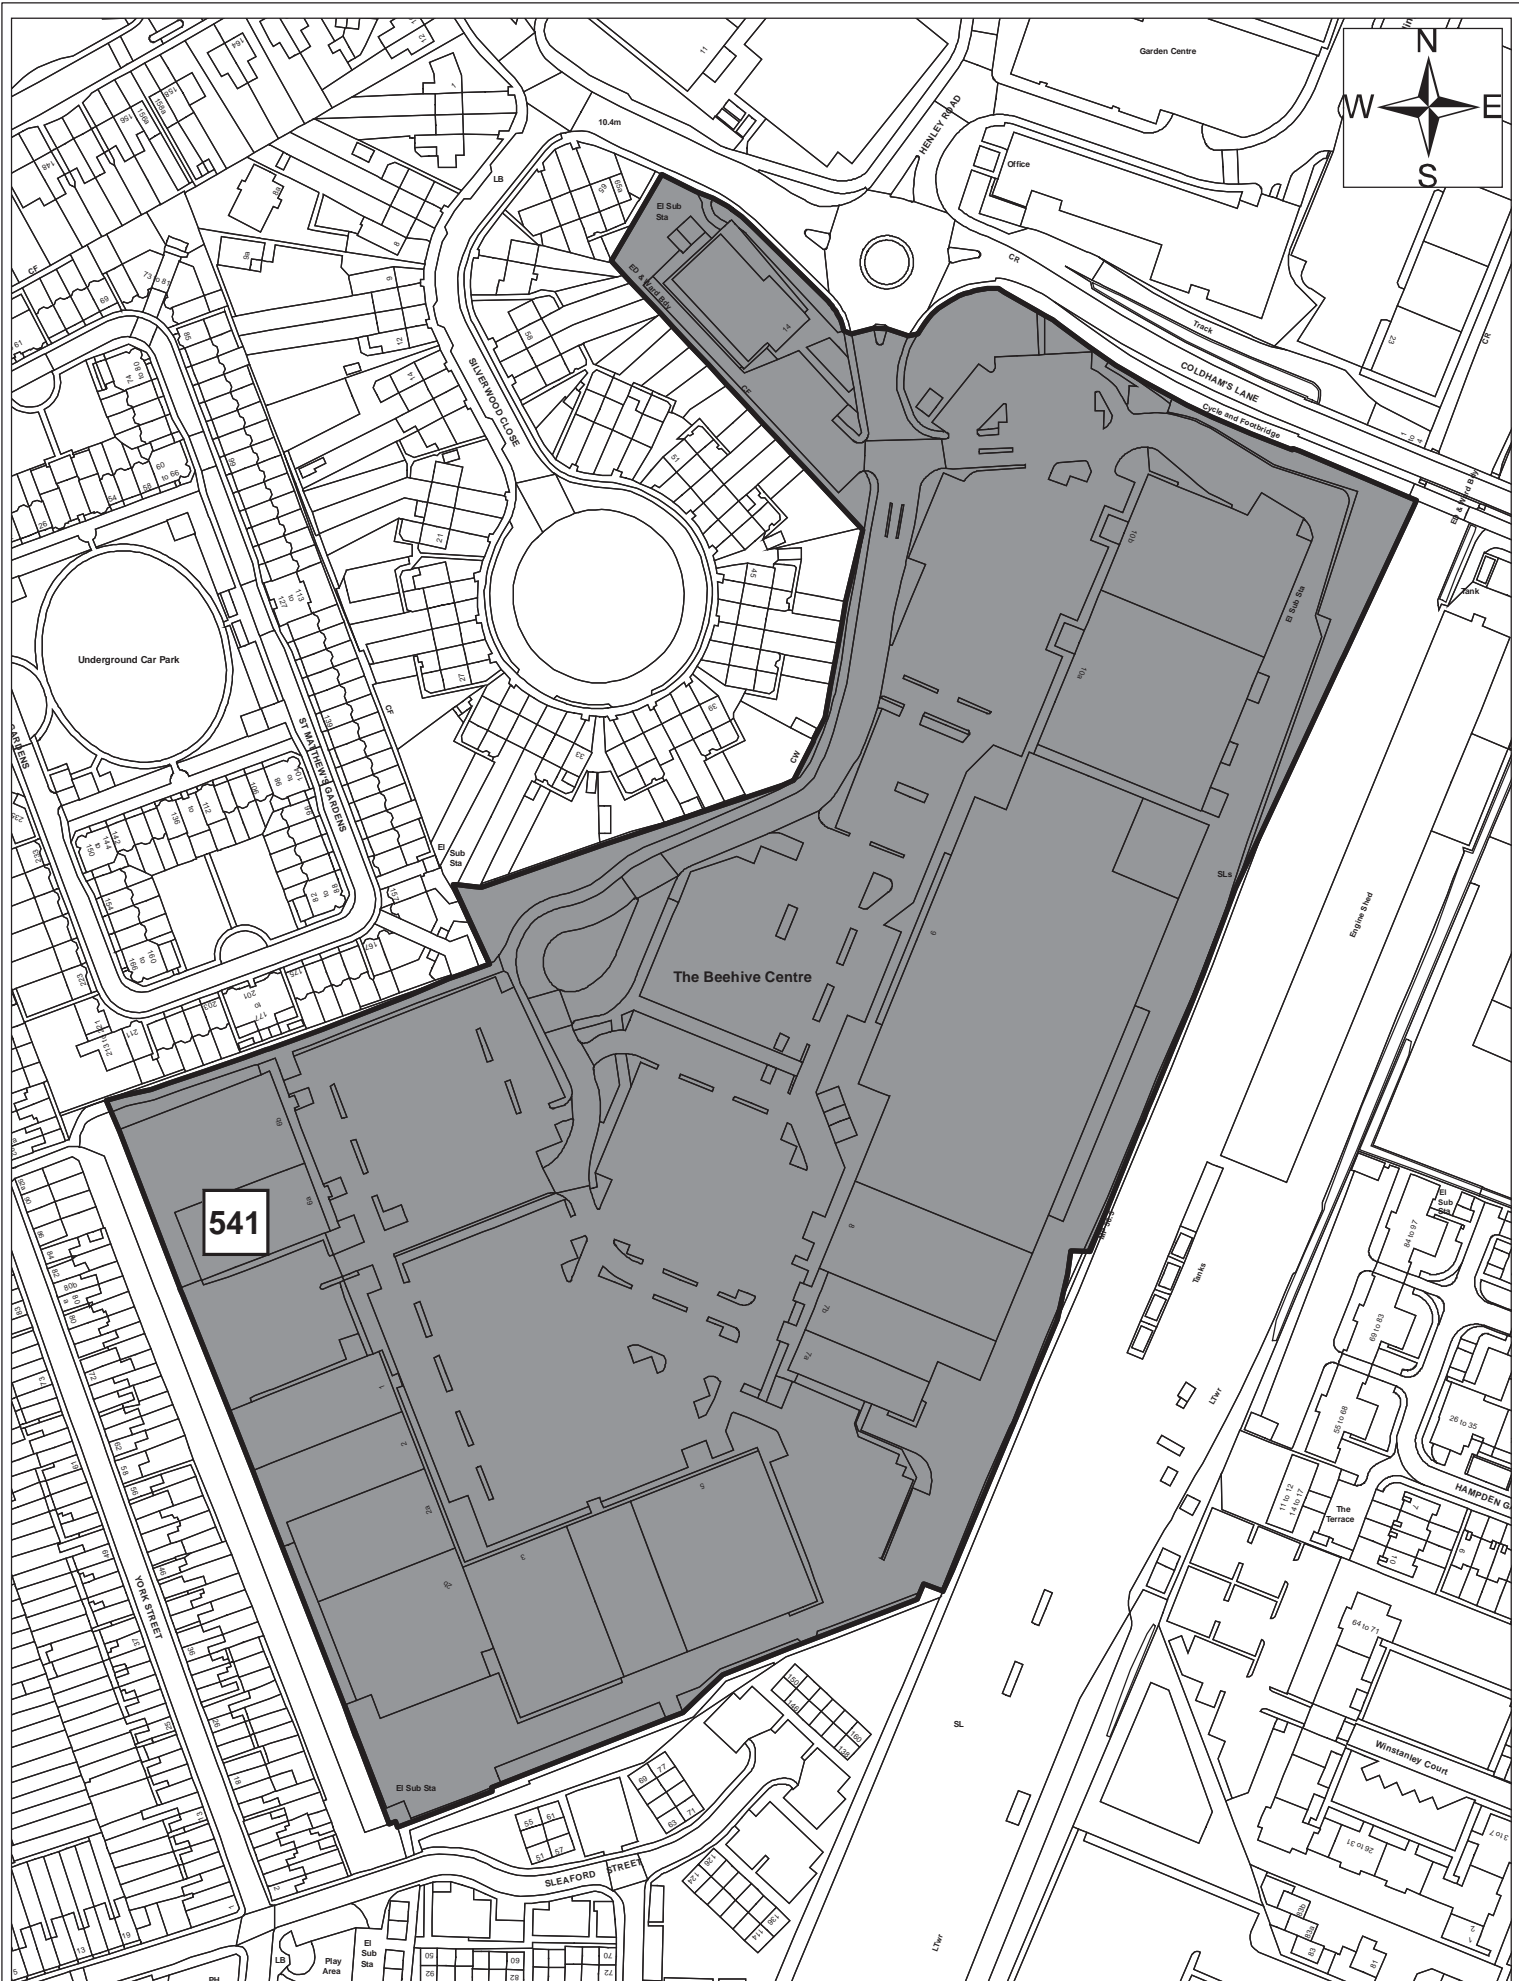

541

The Beehive Centre

Site 541

Date:	1st September 2011
Produced by:	Matthew Merry
Section/Department:	Environment
Scale:	1:2,000