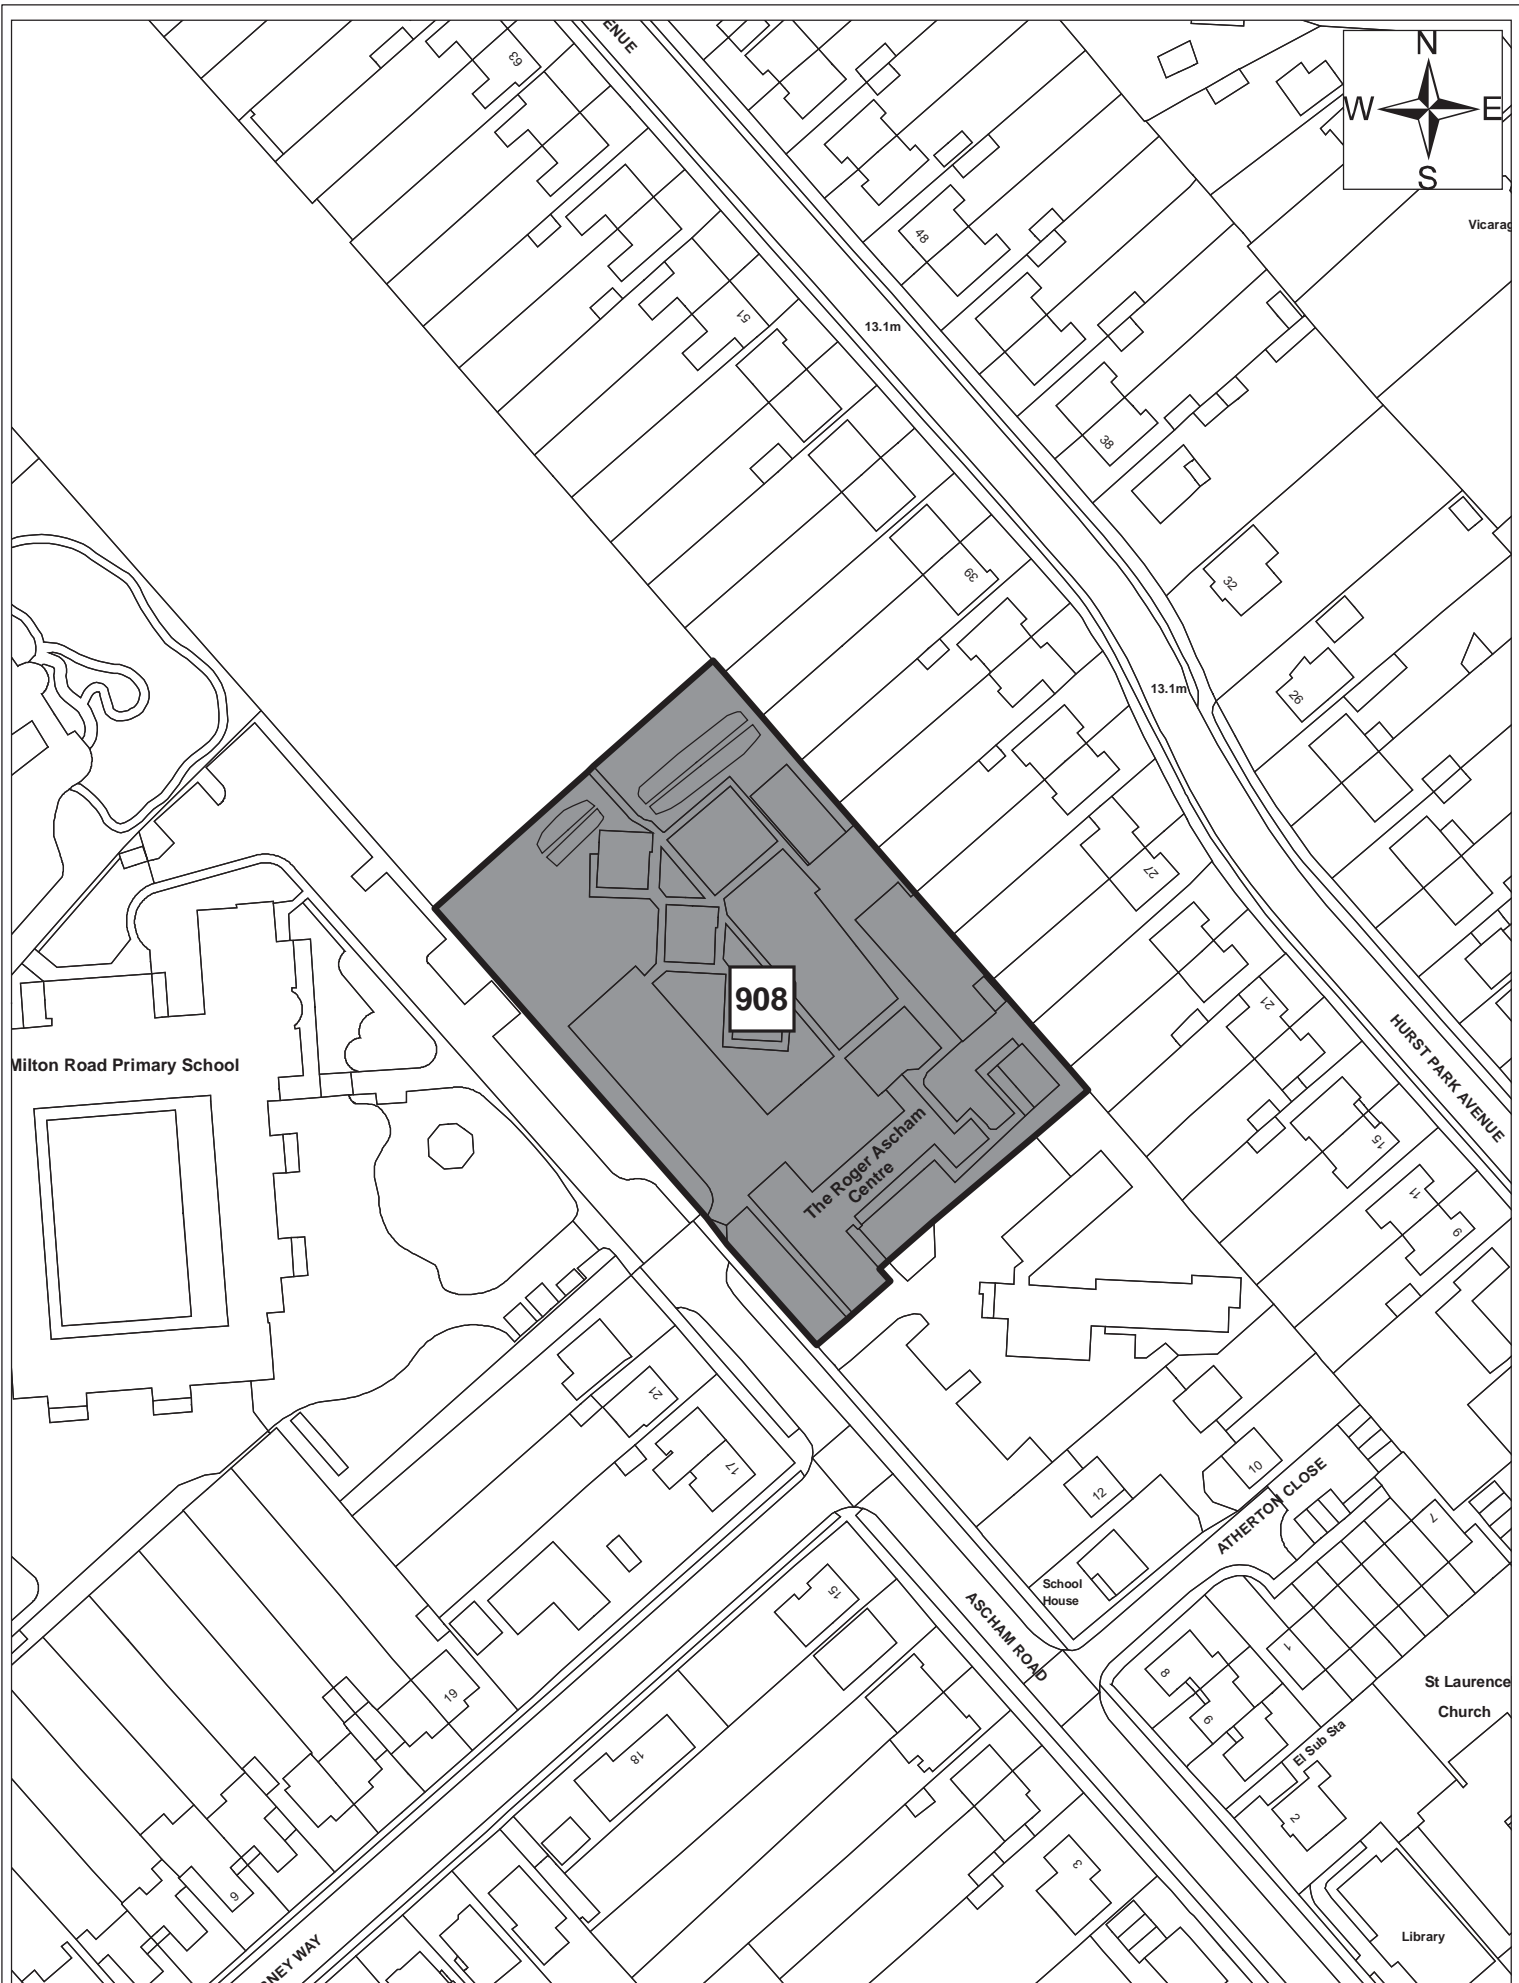

Site 337

© Crown copyright and database right 2011. Ordnance Survey Licence number 100019730.

Date:	1st September 2011
Produced by:	Matthew Merry
Section/Department:	Environment
Scale:	1:1,250

Site 338

Date:	1st September 2011
Produced by:	Matthew Merry
Section/Department:	Environment
Scale:	1:1,250