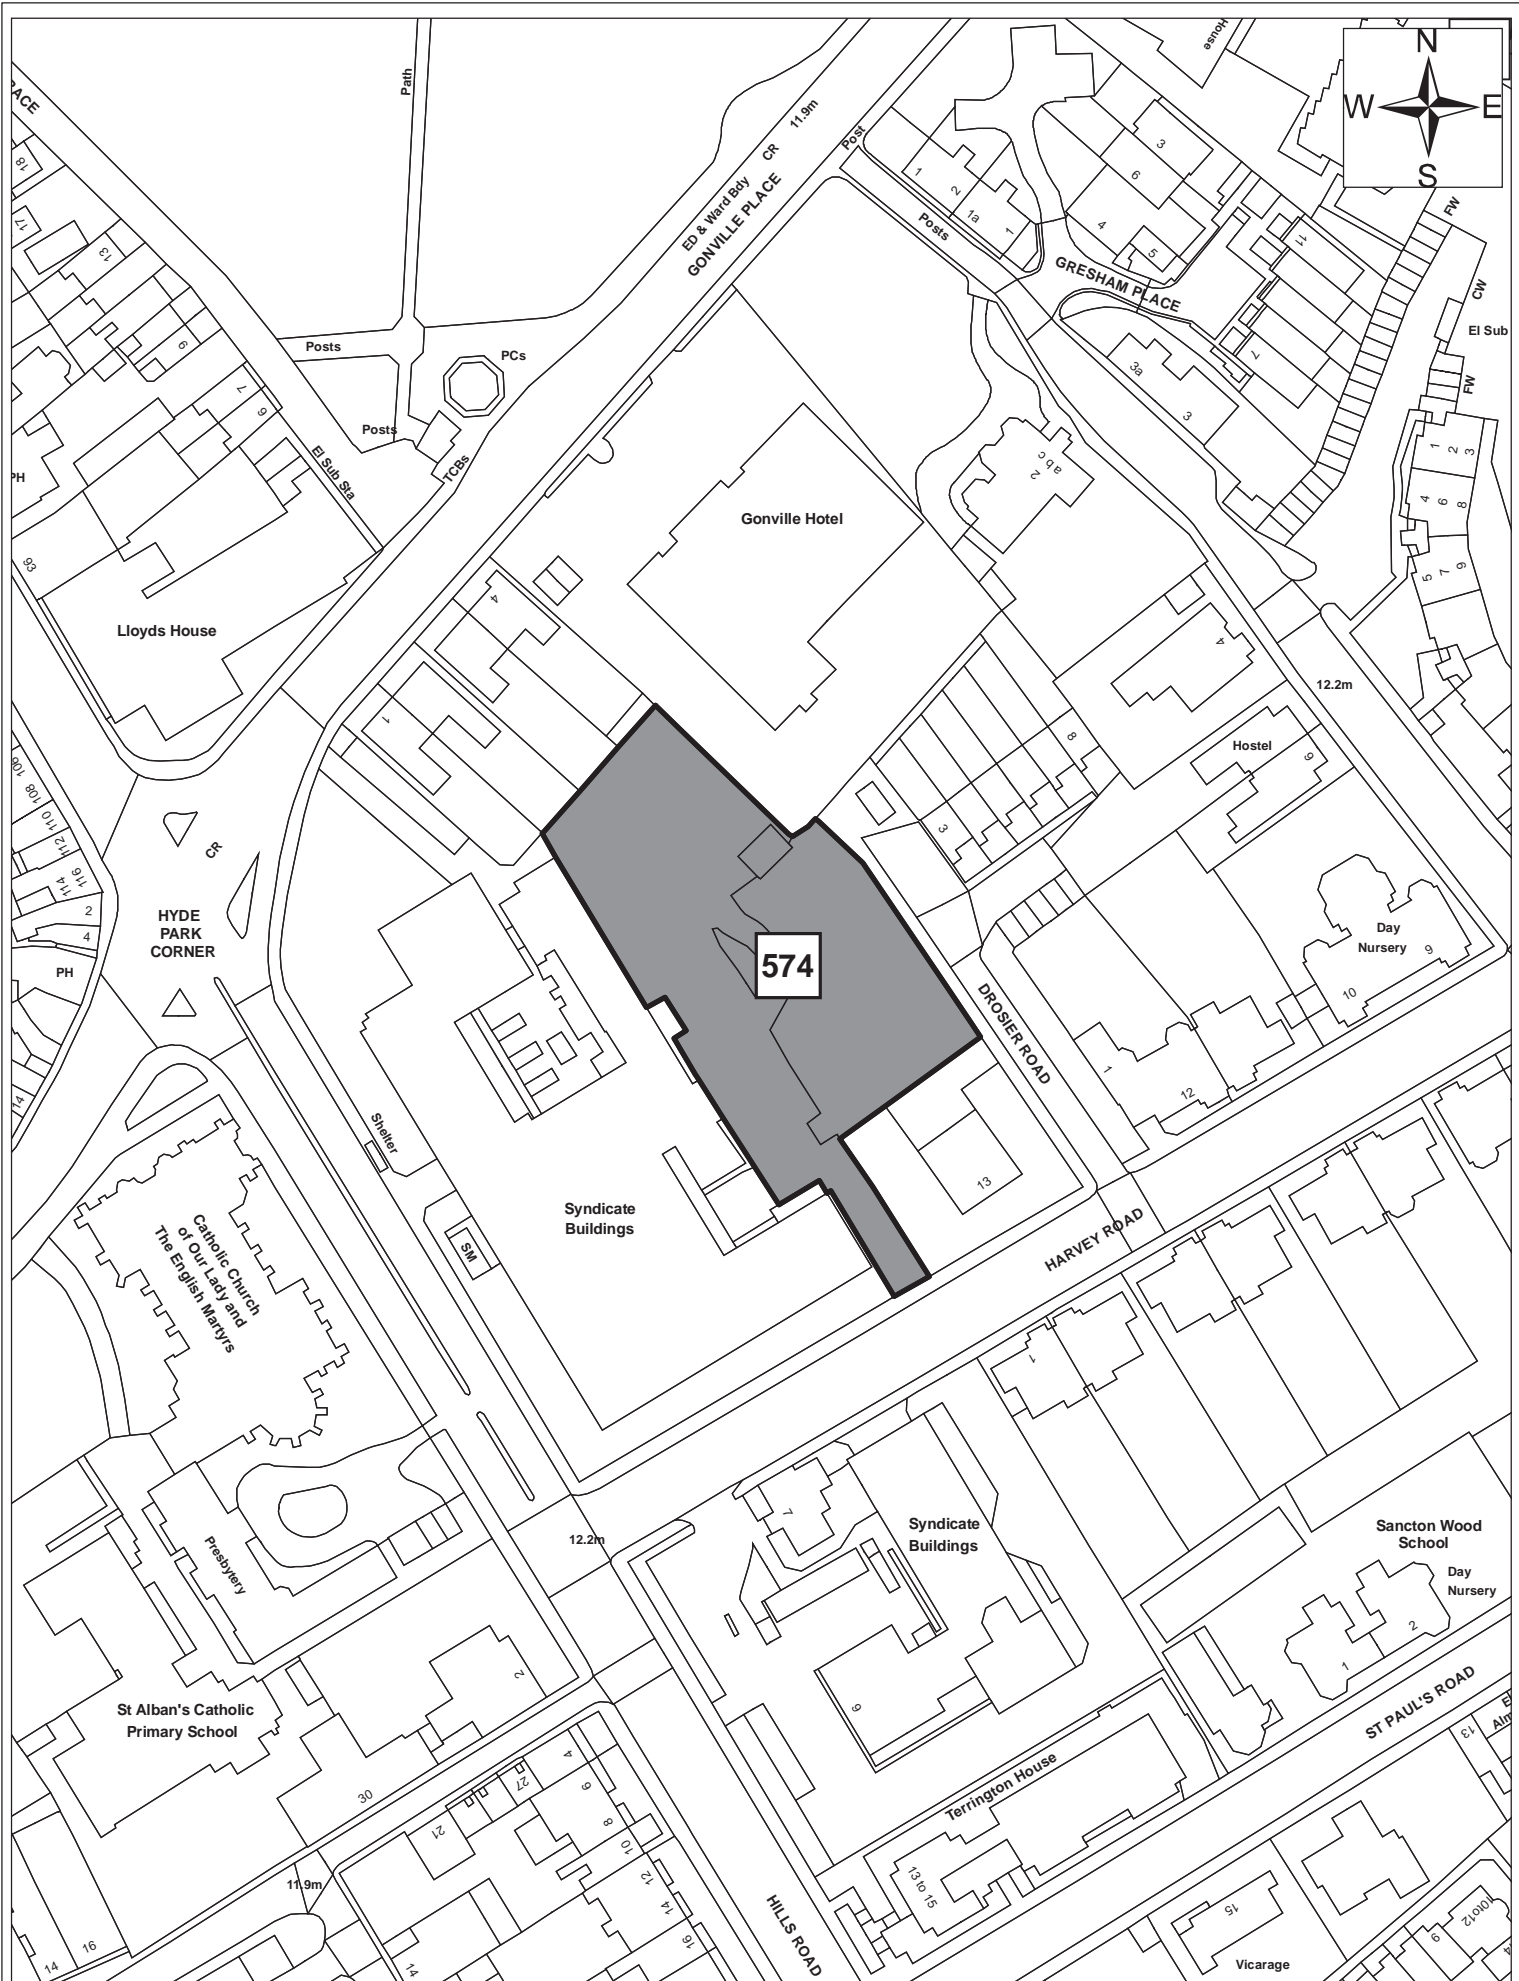

Site 574

Date:	1st September 2011
Produced by:	Matthew Merry
Section/Department:	Environment
Scale:	1:1,250