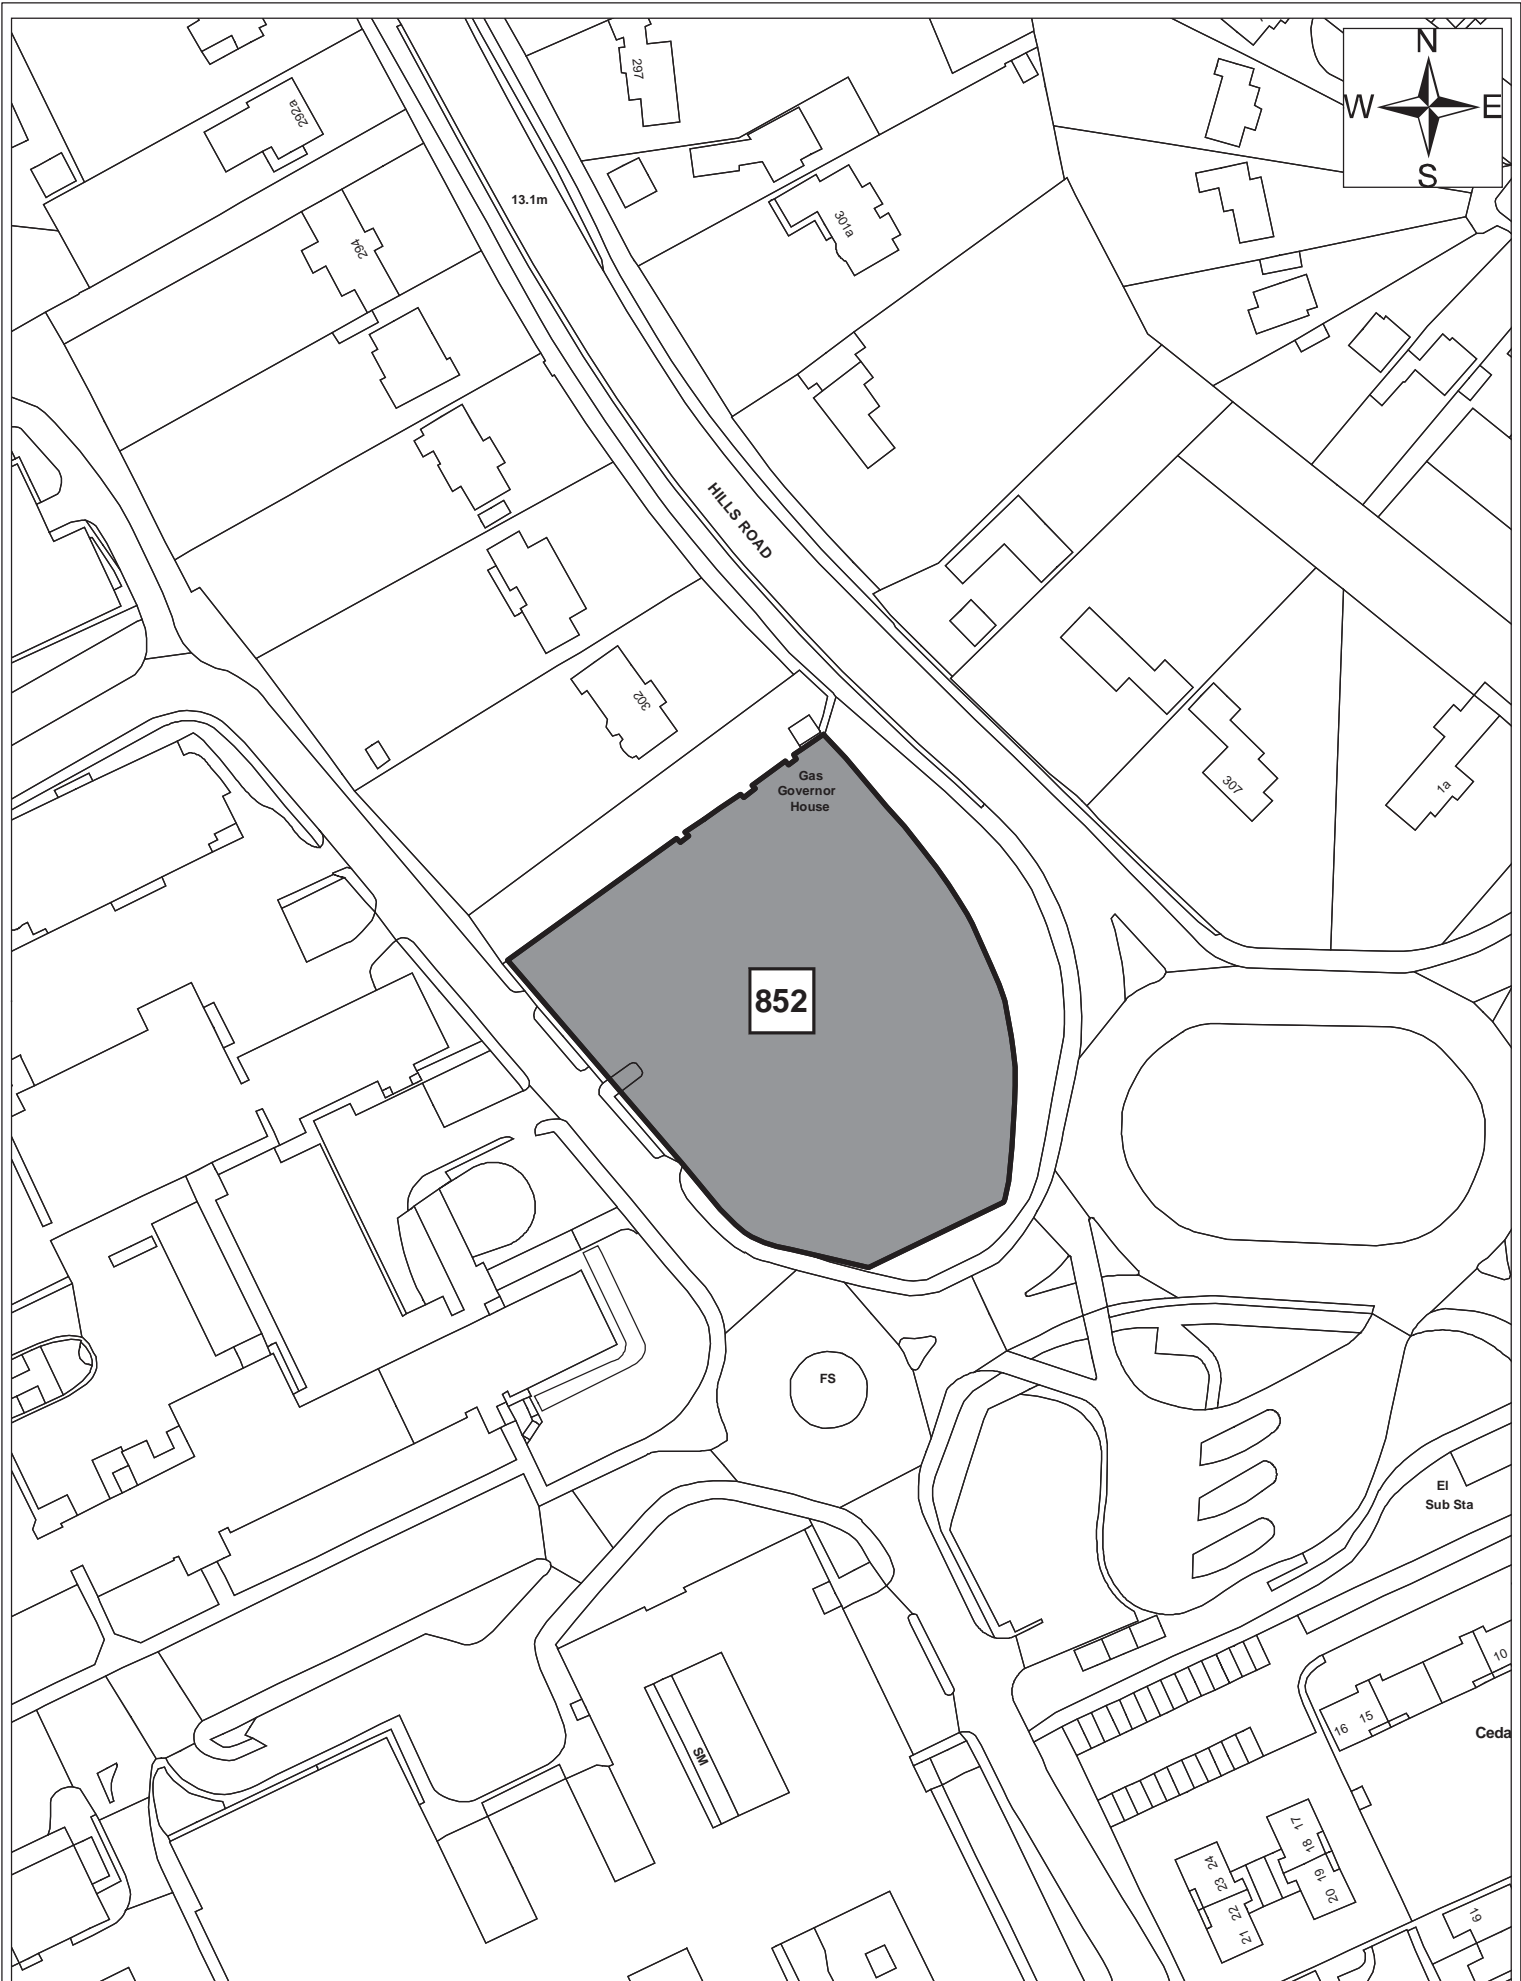

Site 852

© Crown copyright and database right 2011. Ordnance Survey Licence number 100019730. 540

Date:	1st September 2011
Produced by:	Matthew Merry
Section/Department:	Environment
Scale:	1:1,250