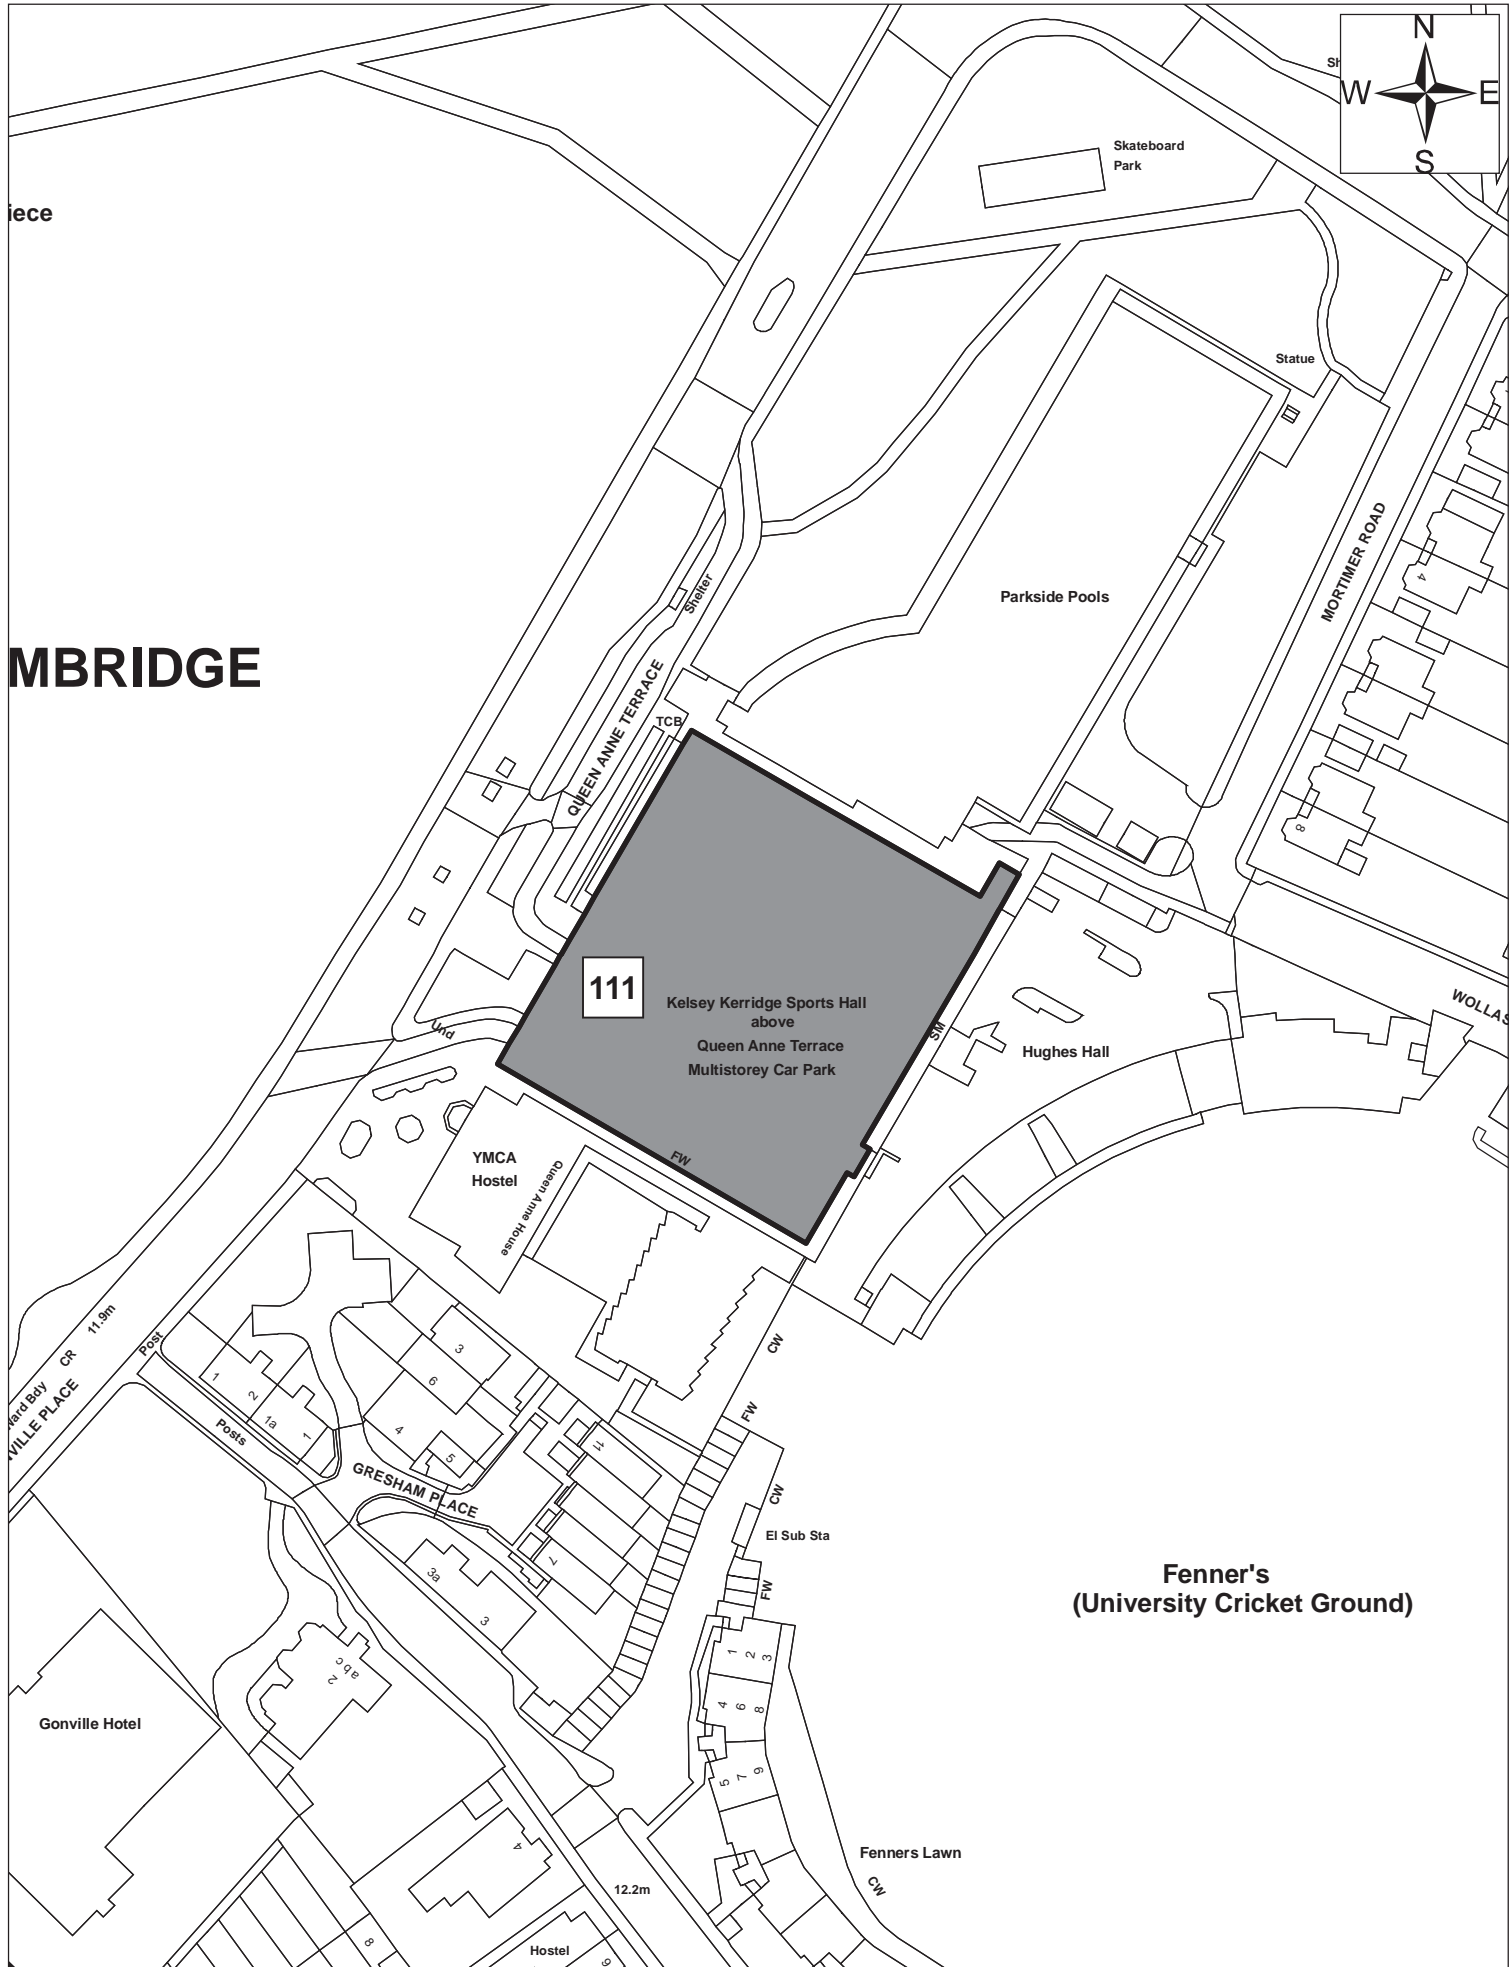

iece

MBRIDGE

111

Kelsey Kerridge Sports Hall
above
Queen Anne Terrace
Multistorey Car Park

**Fenner's
(University Cricket Ground)**

Site 111

© Crown copyright and database right 2011. Ordnance Survey Licence number 100019730. 529

Date:	1st September 2011
Produced by:	Matthew Merry
Section/Department:	Environment
Scale:	1:1,250