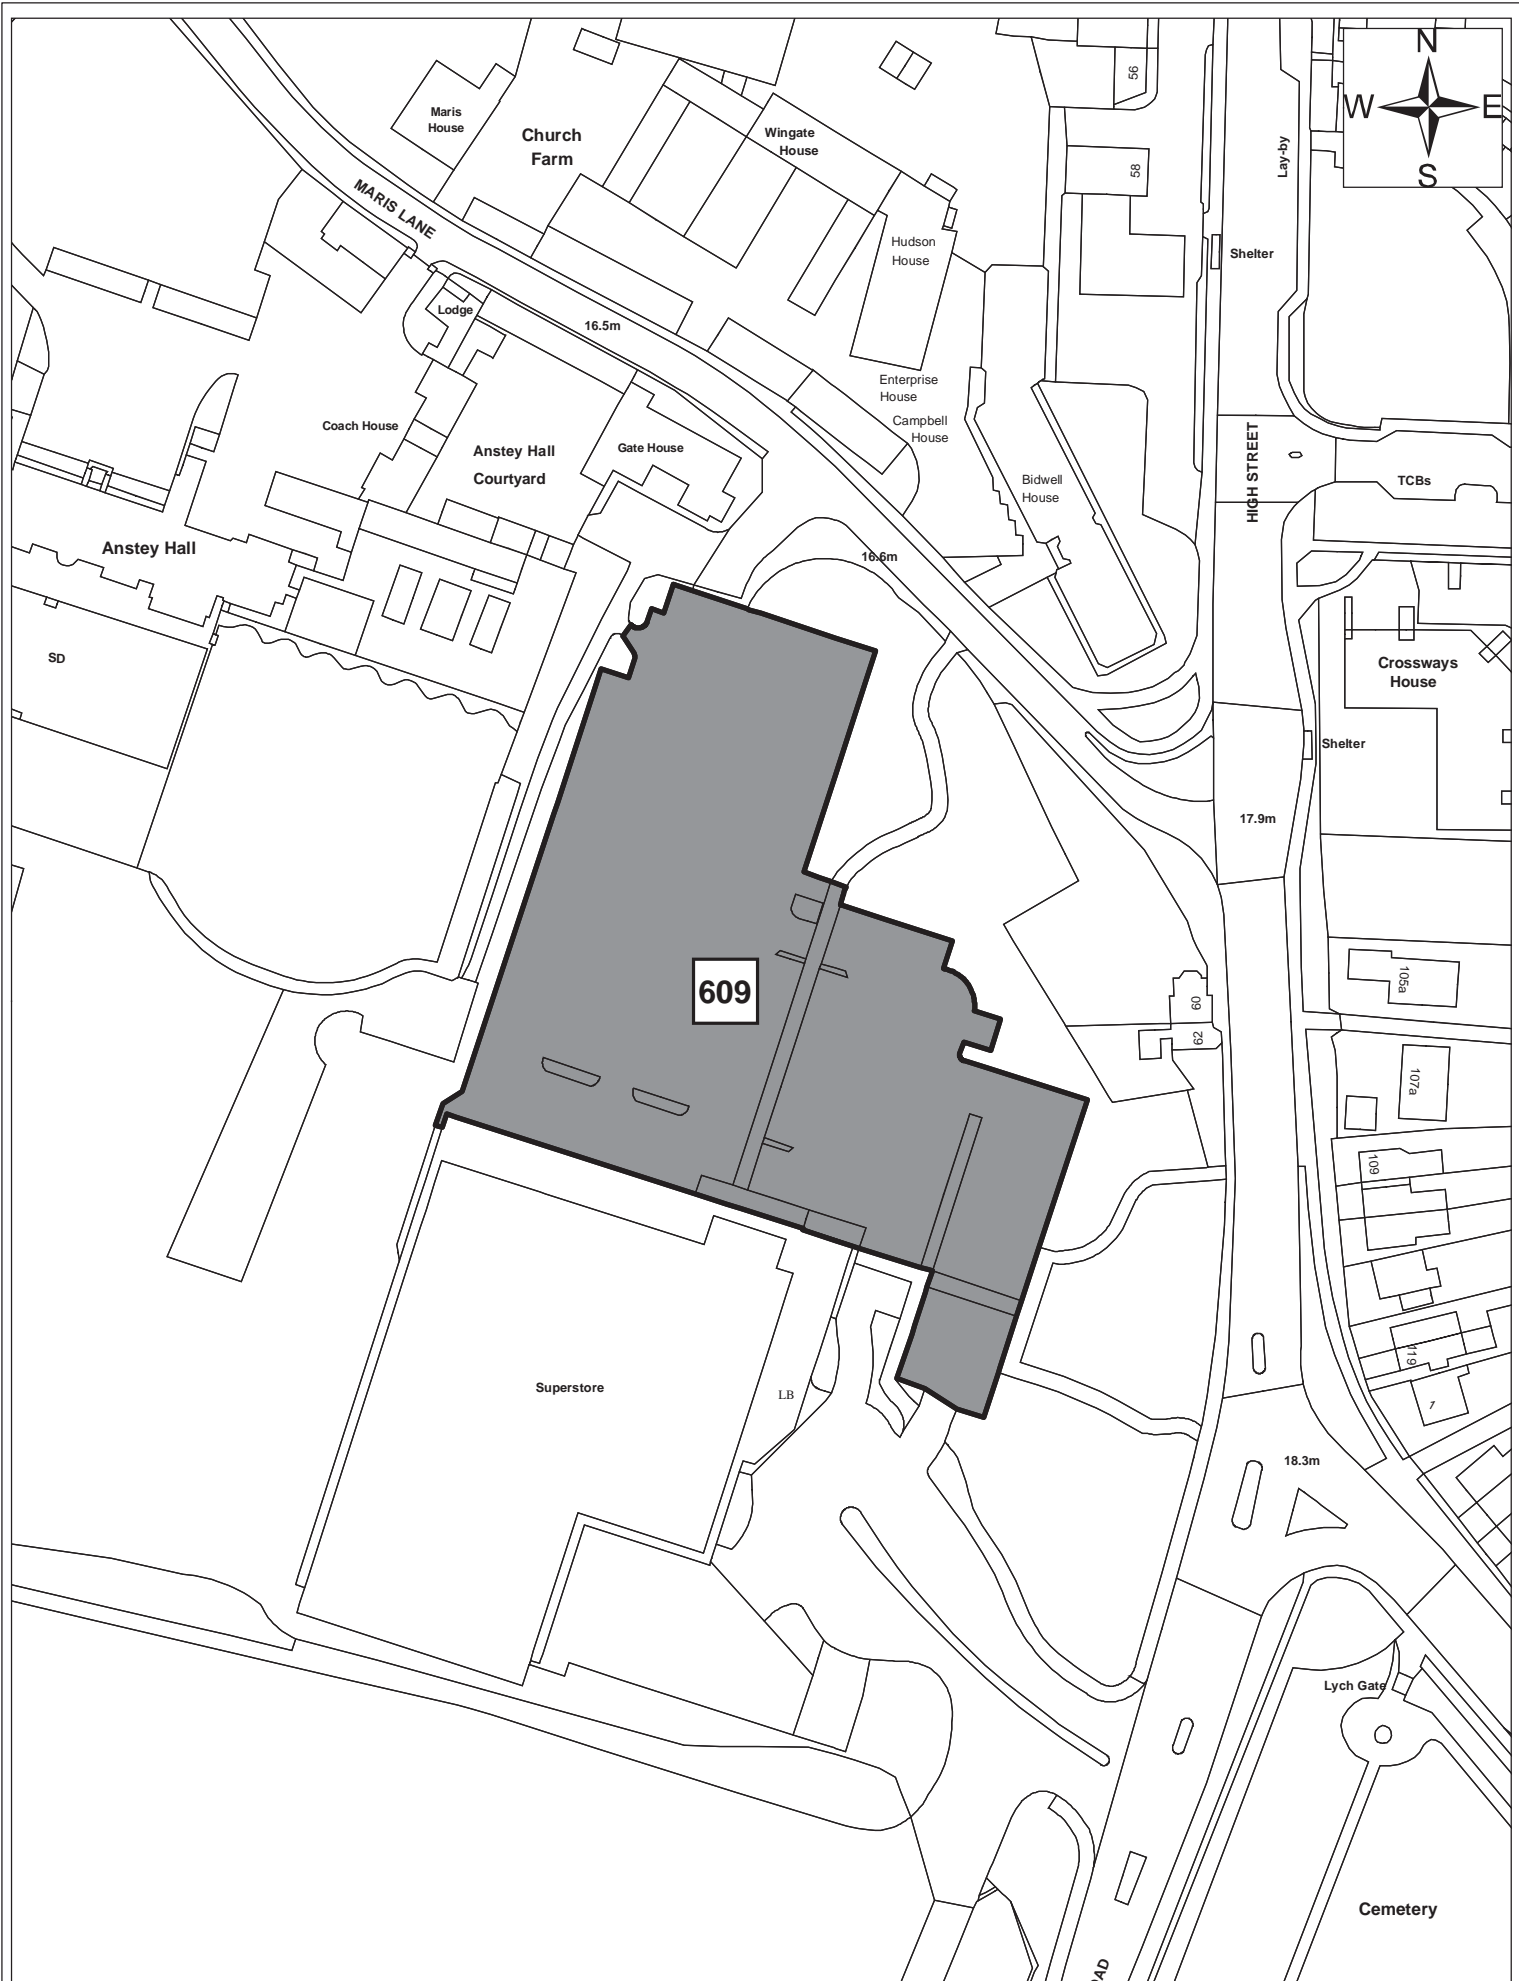

Site 606

© Crown copyright and database right 2011. Ordnance Survey Licence number 100019730. 555

Date:	1st September 2011
Produced by:	Matthew Merry
Section/Department:	Environment
Scale:	1:1,250

Site 609