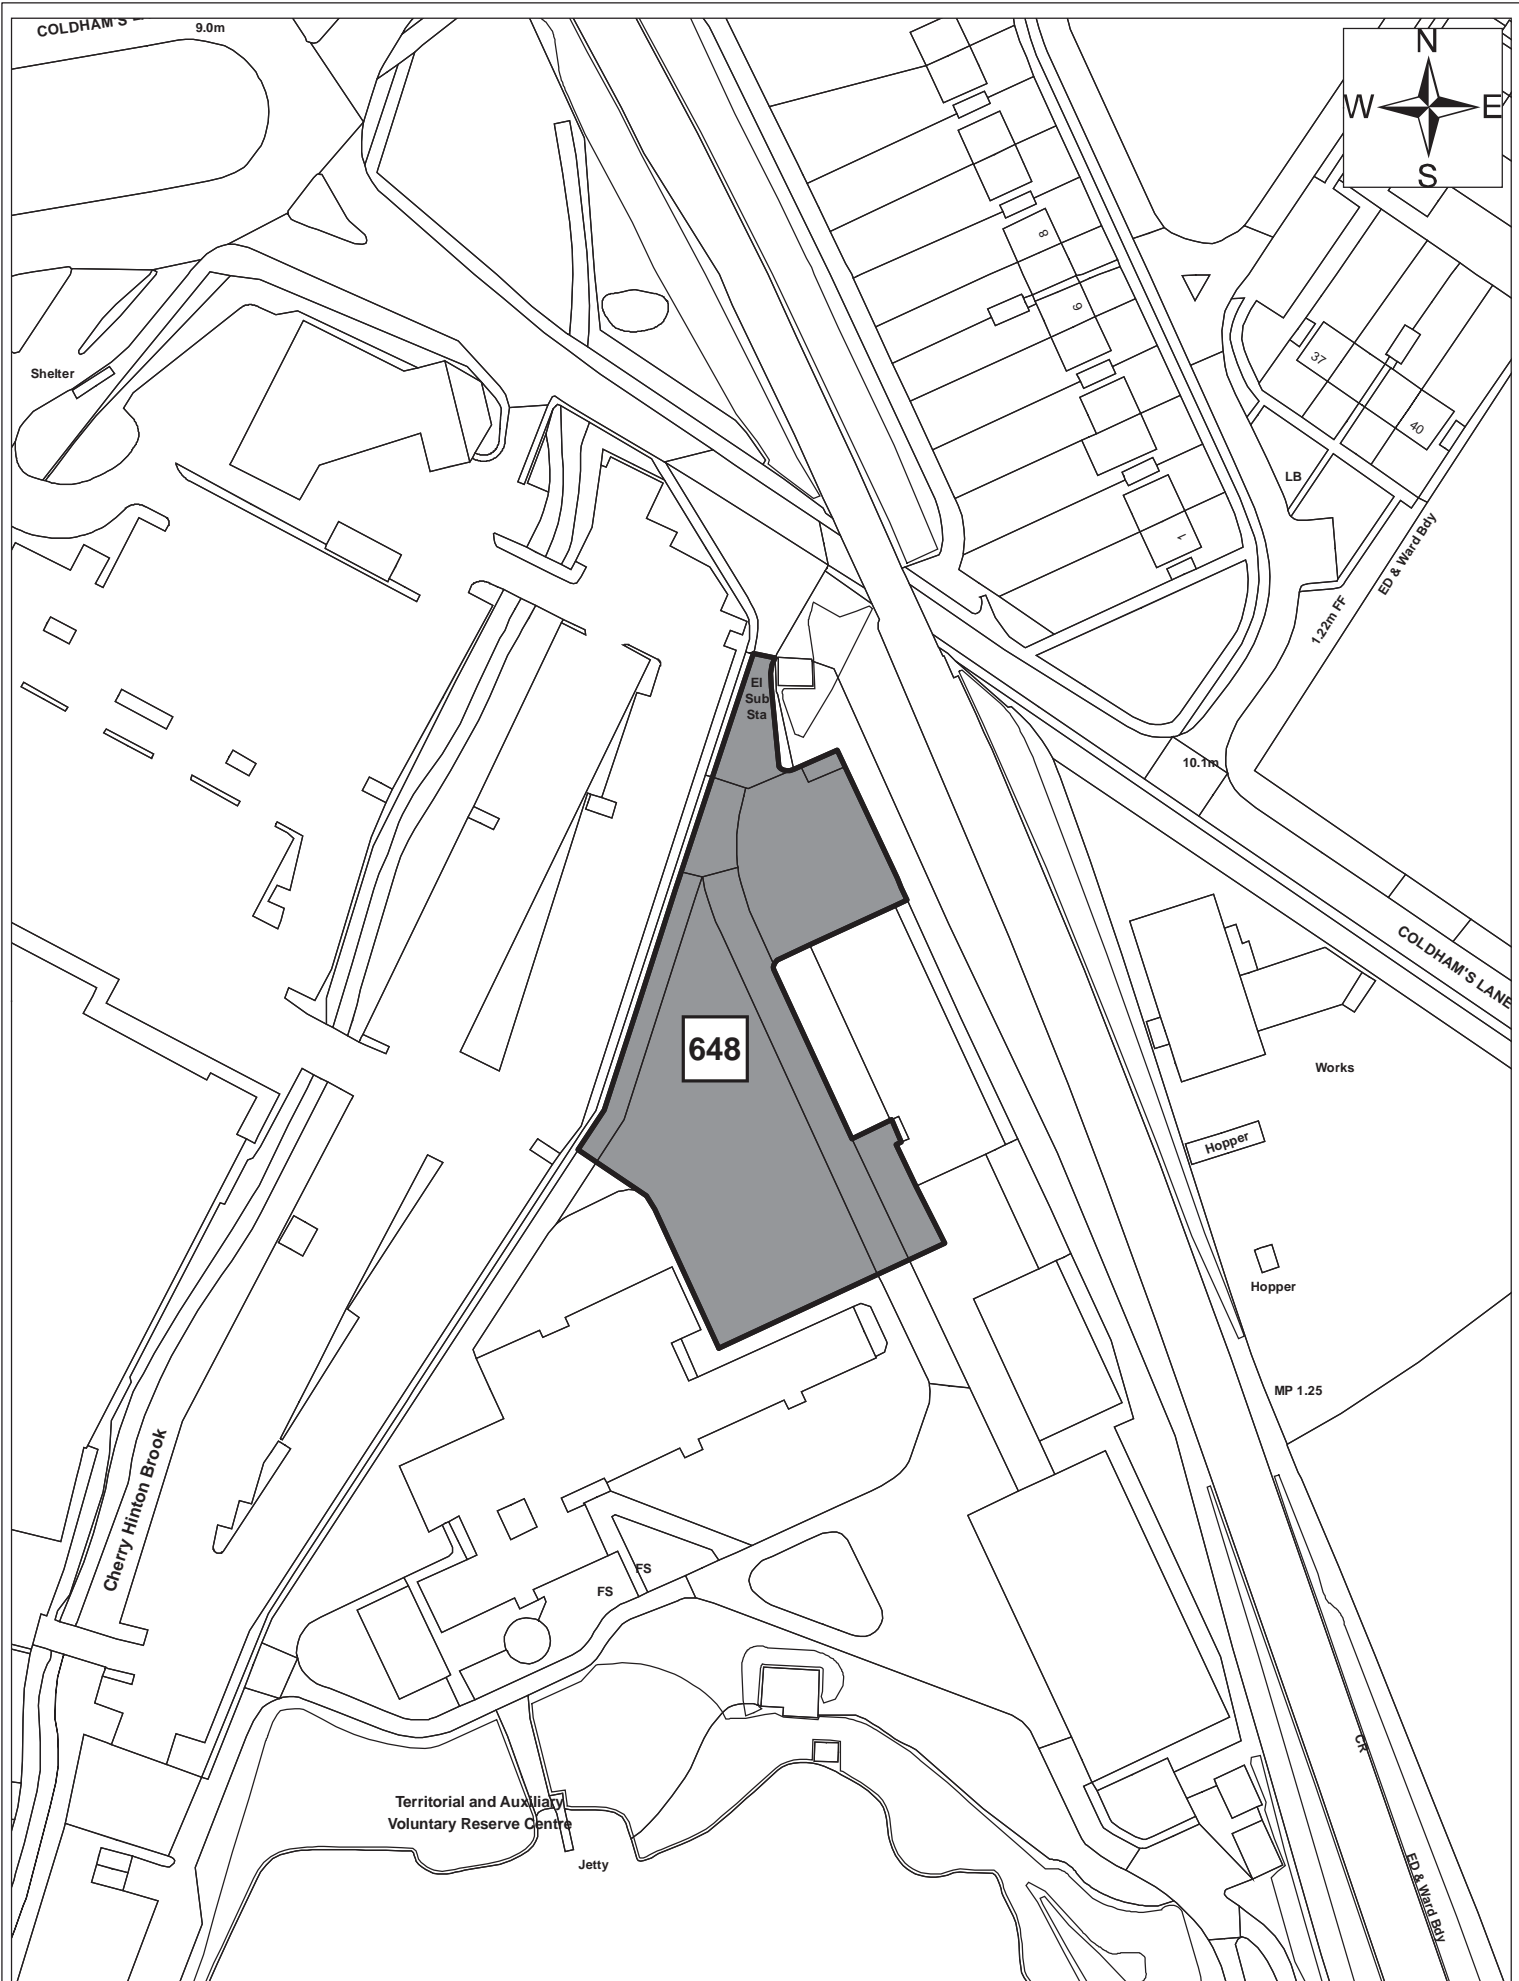

Site 648

© Crown copyright and database right 2011. Ordnance Survey Licence number 100019730. 548

Date:	1st September 2011
Produced by:	Matthew Merry
Section/Department:	Environment
Scale:	1:1,250