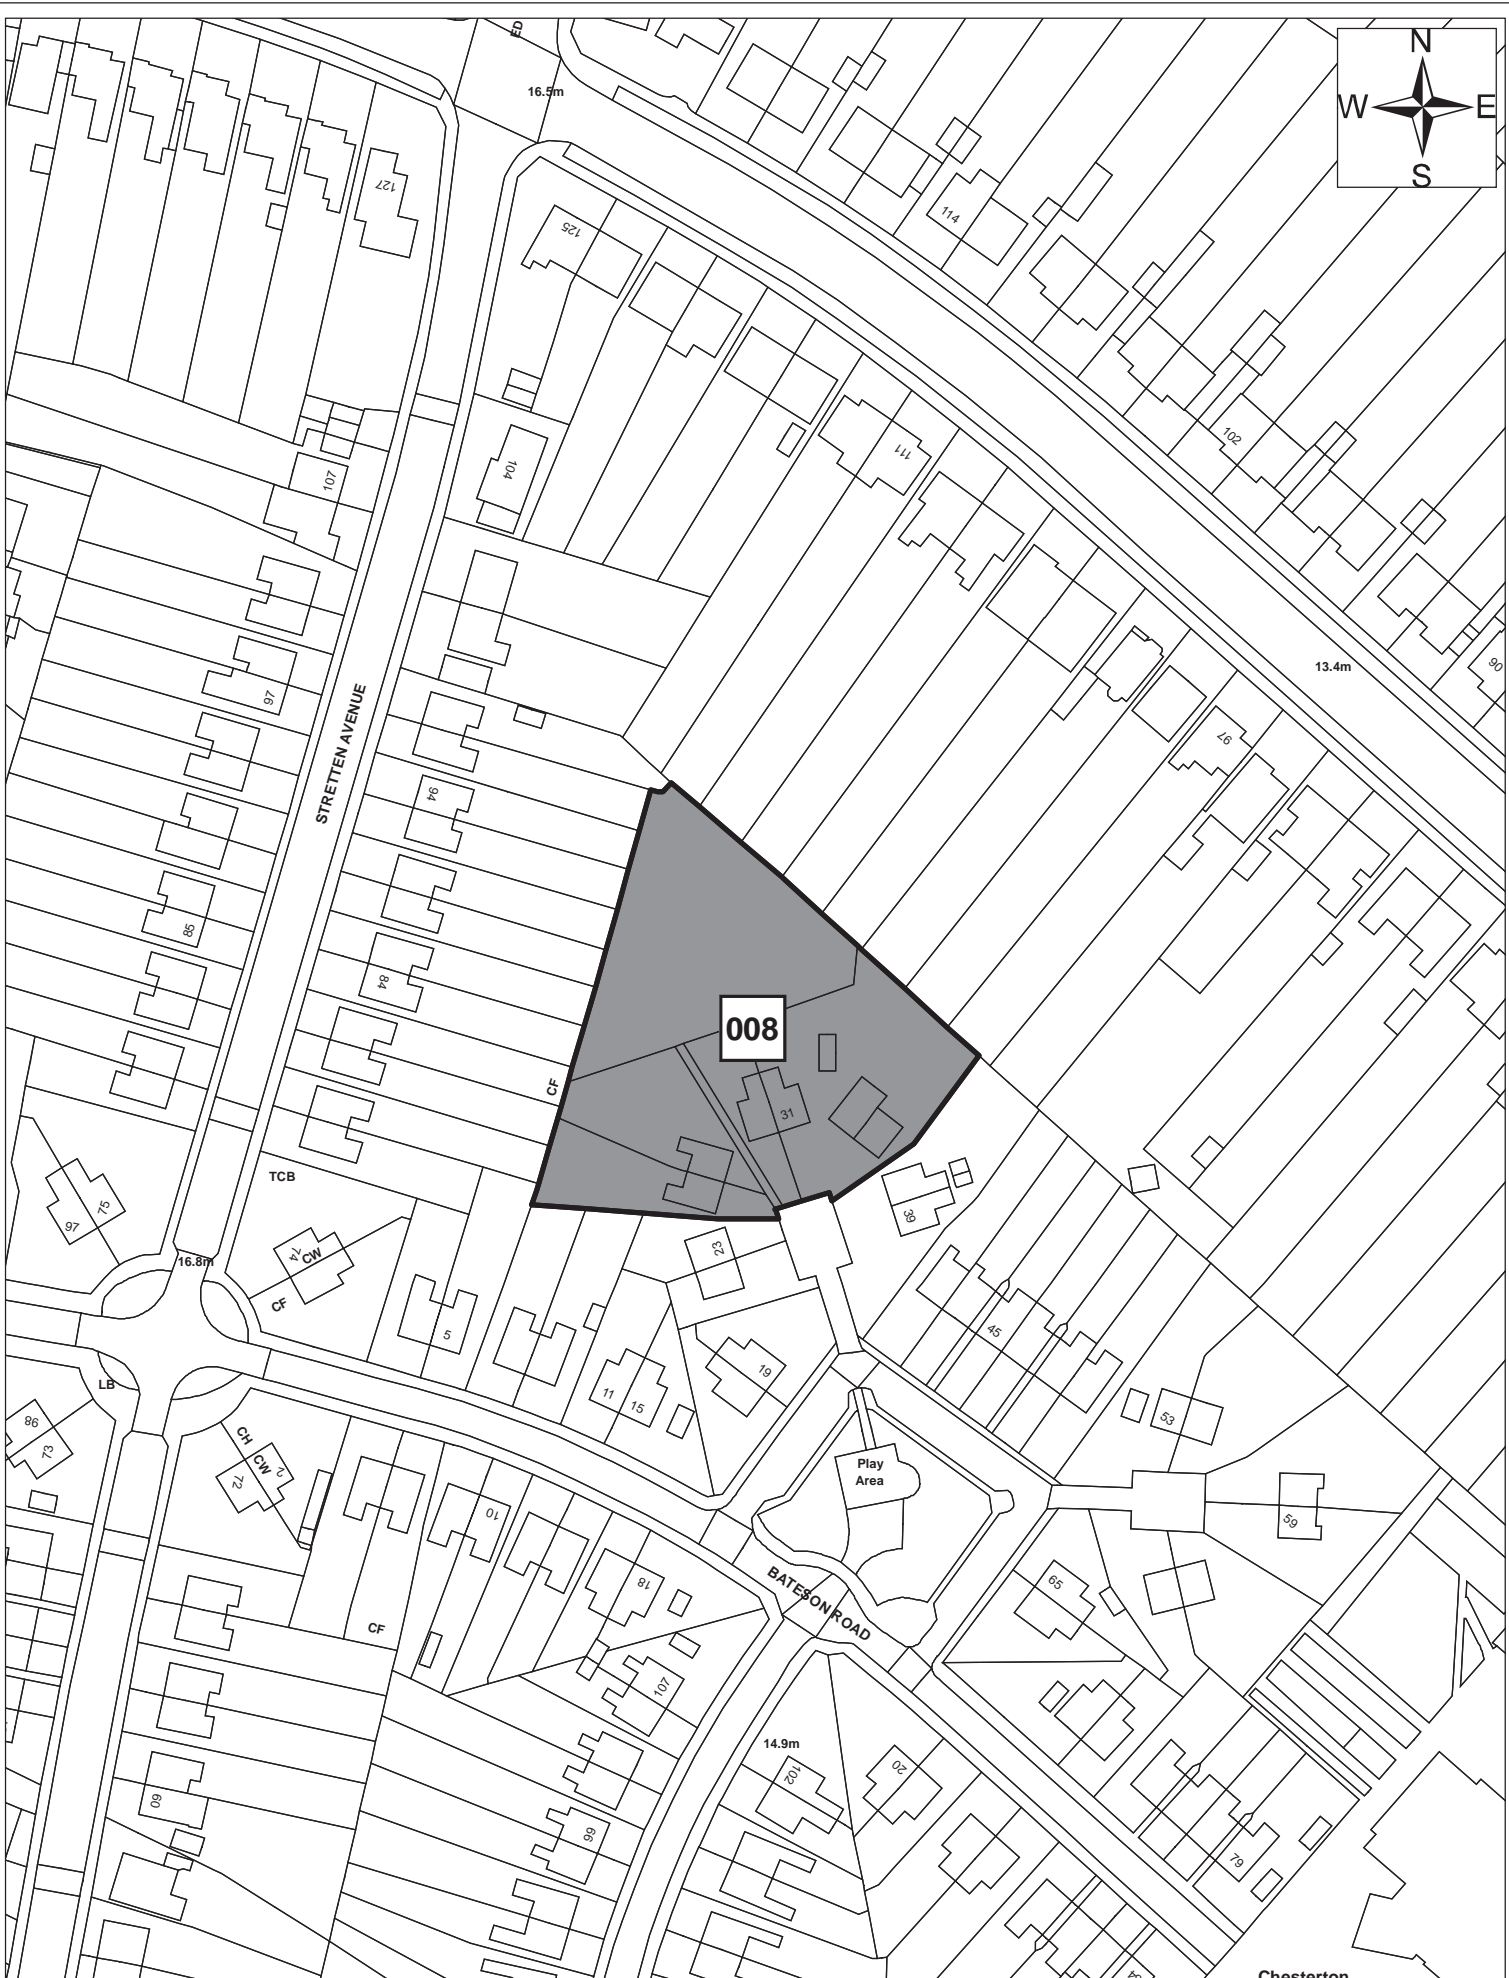

Chesterton

Site 008

Date:	1st September 2011
Produced by:	Matthew Merry
Section/Department:	Environment
Scale:	1:1,250