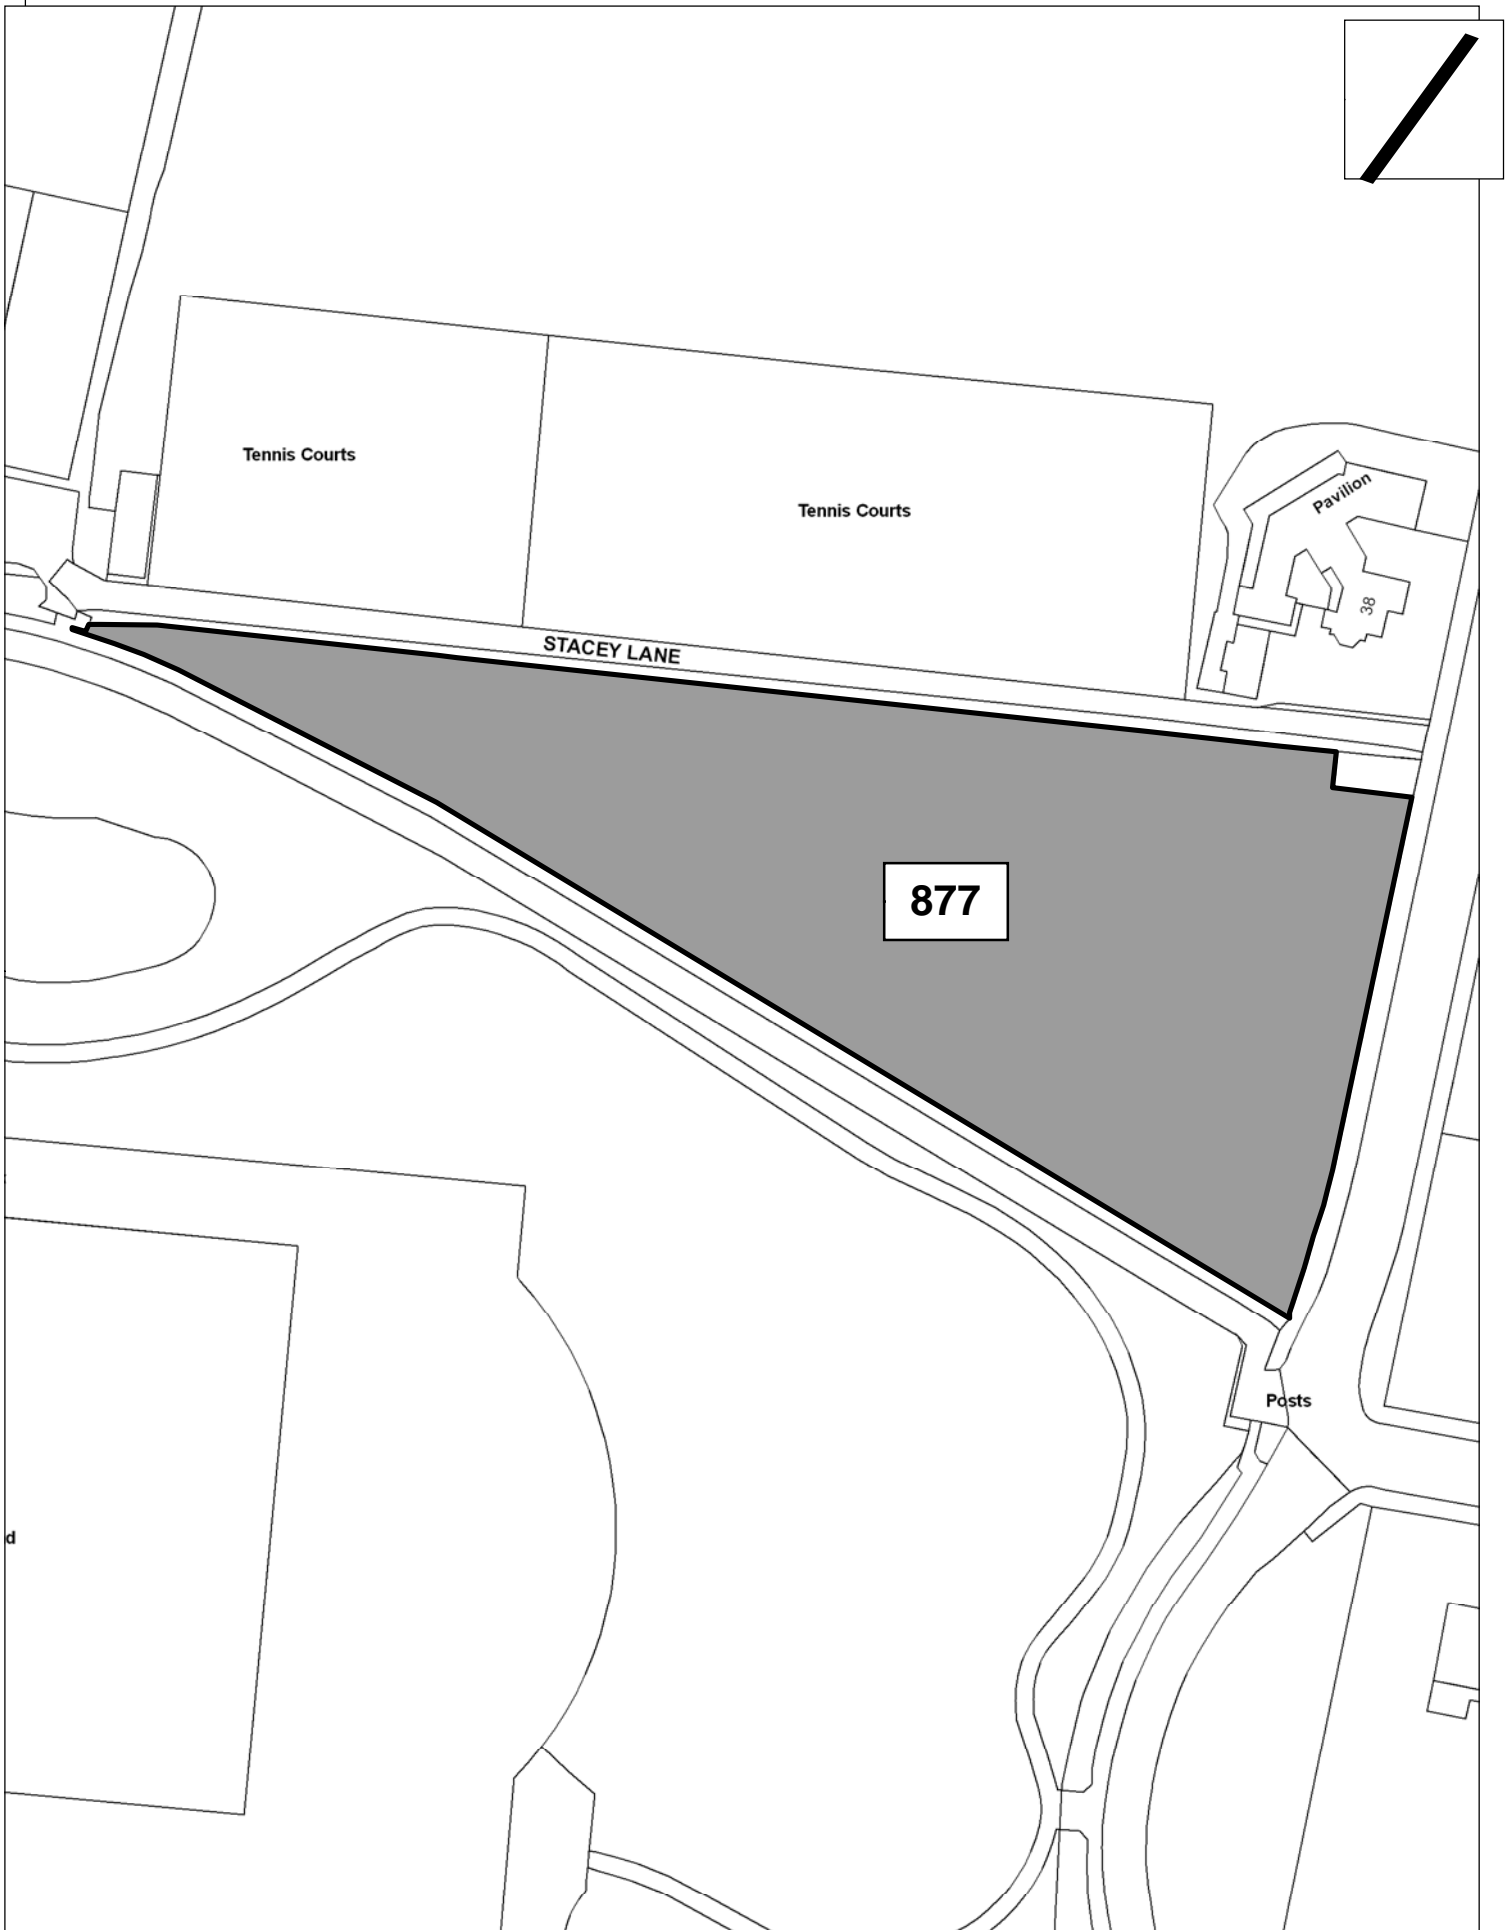

182

Sites 182

© Crown copyright and database right 2011. Ordnance Survey Licence number 100019730.

Date:	09/09/11
Produced by:	Matthew Merry
Section/Department:	Environment
Scale:	1:4566

Sites 877

Date: 09/09/11