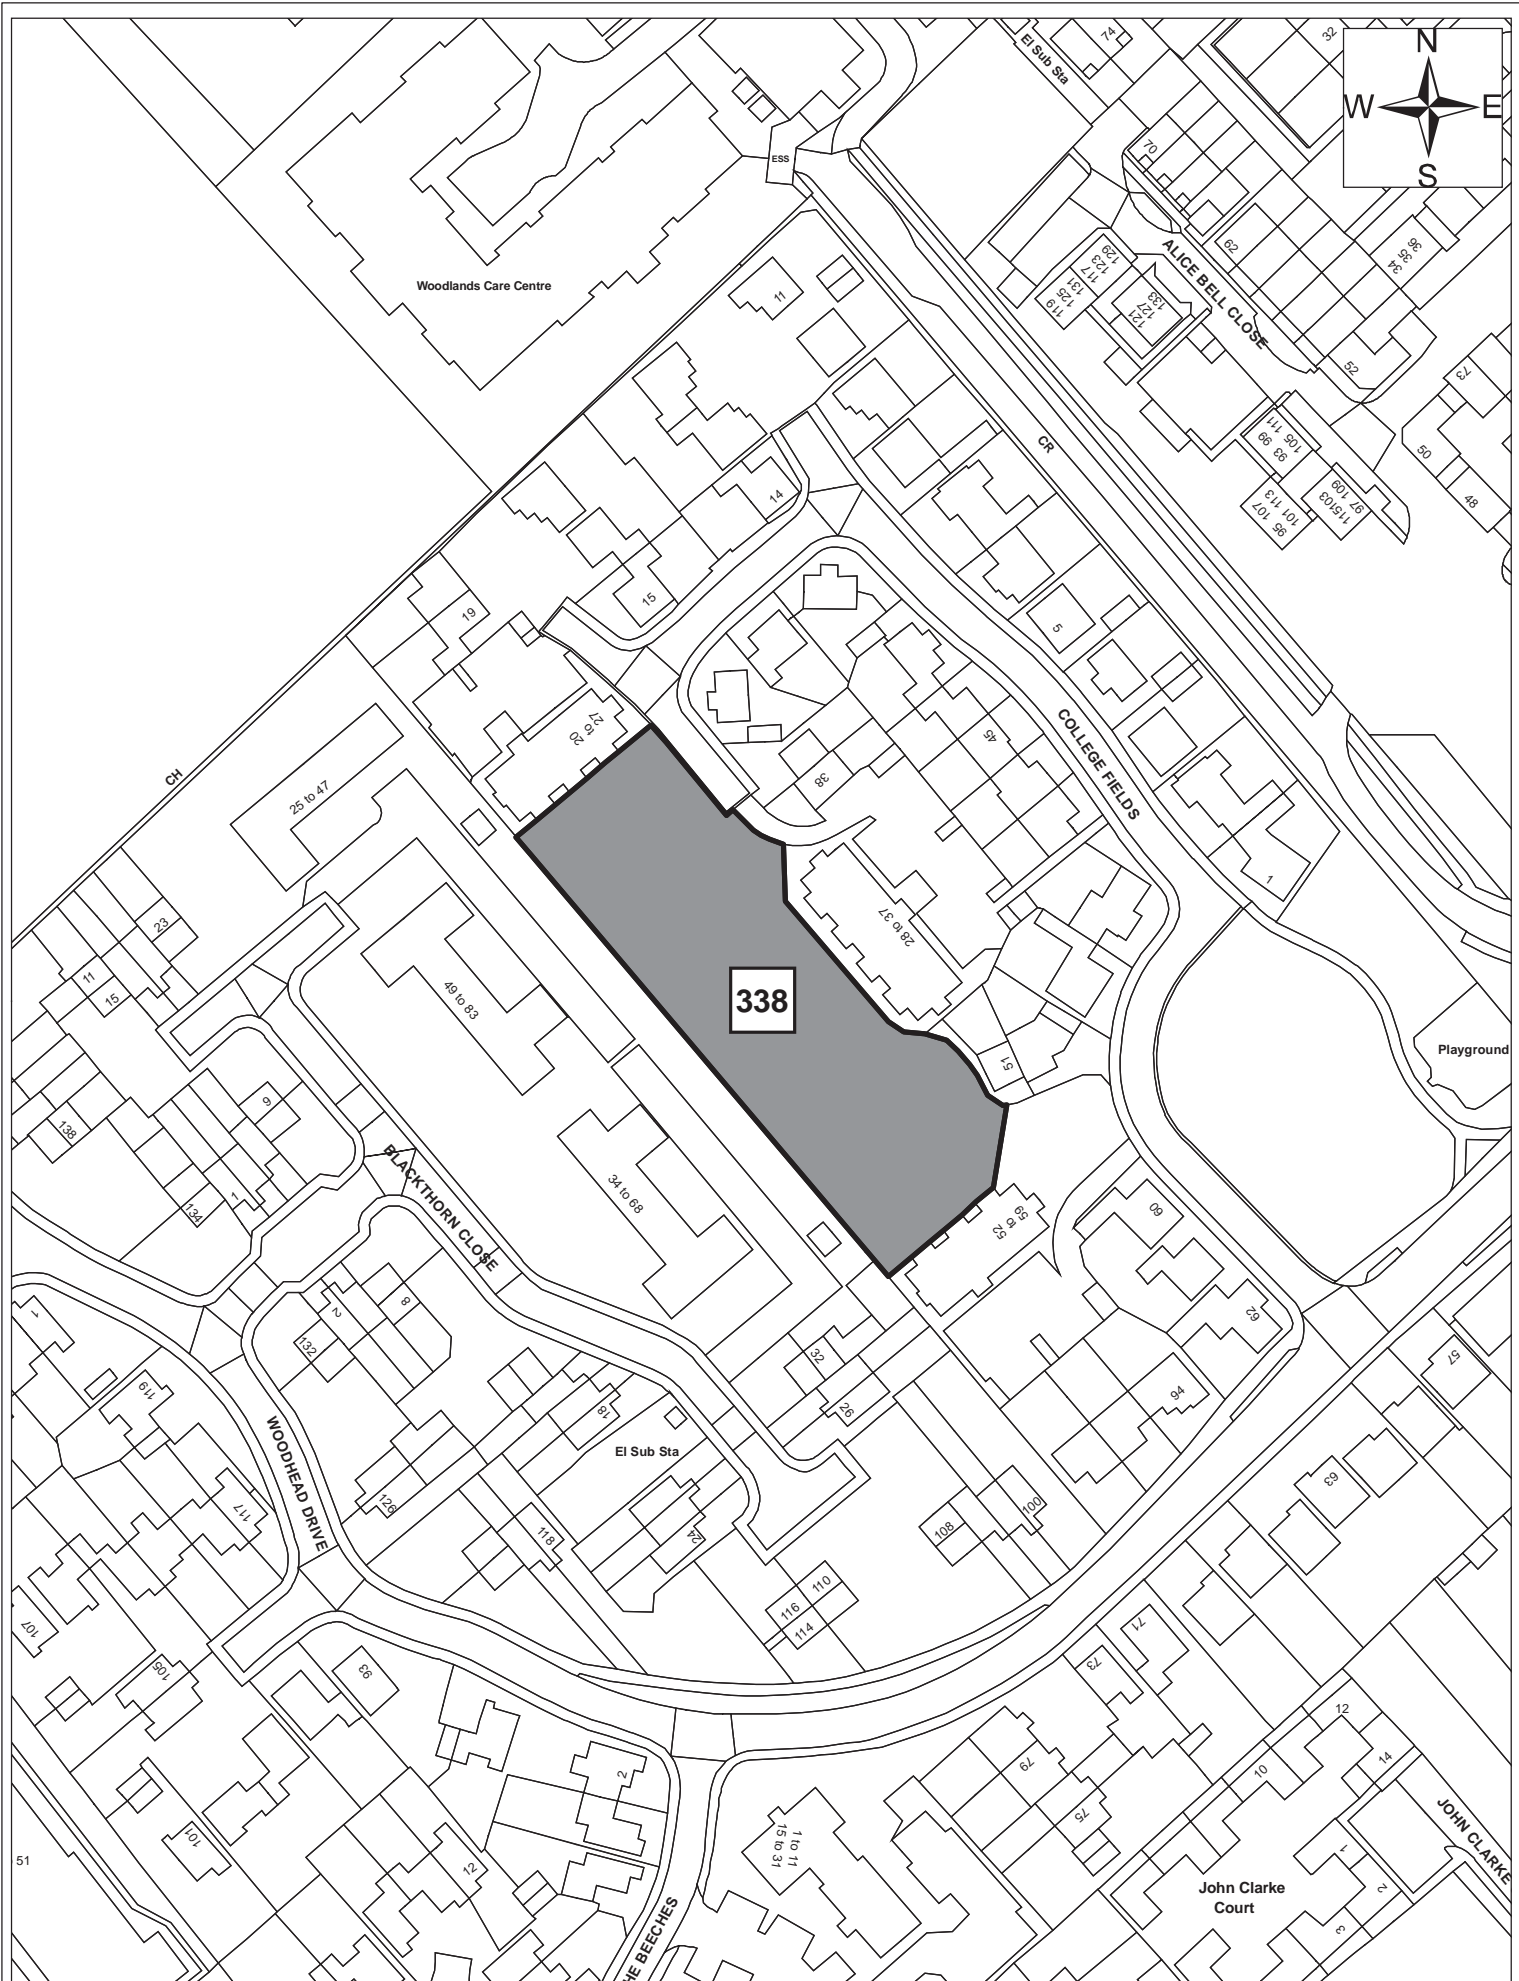

Site 338

Date:	1st September 2011
Produced by:	Matthew Merry
Section/Department:	Environment
Scale:	1:1,250