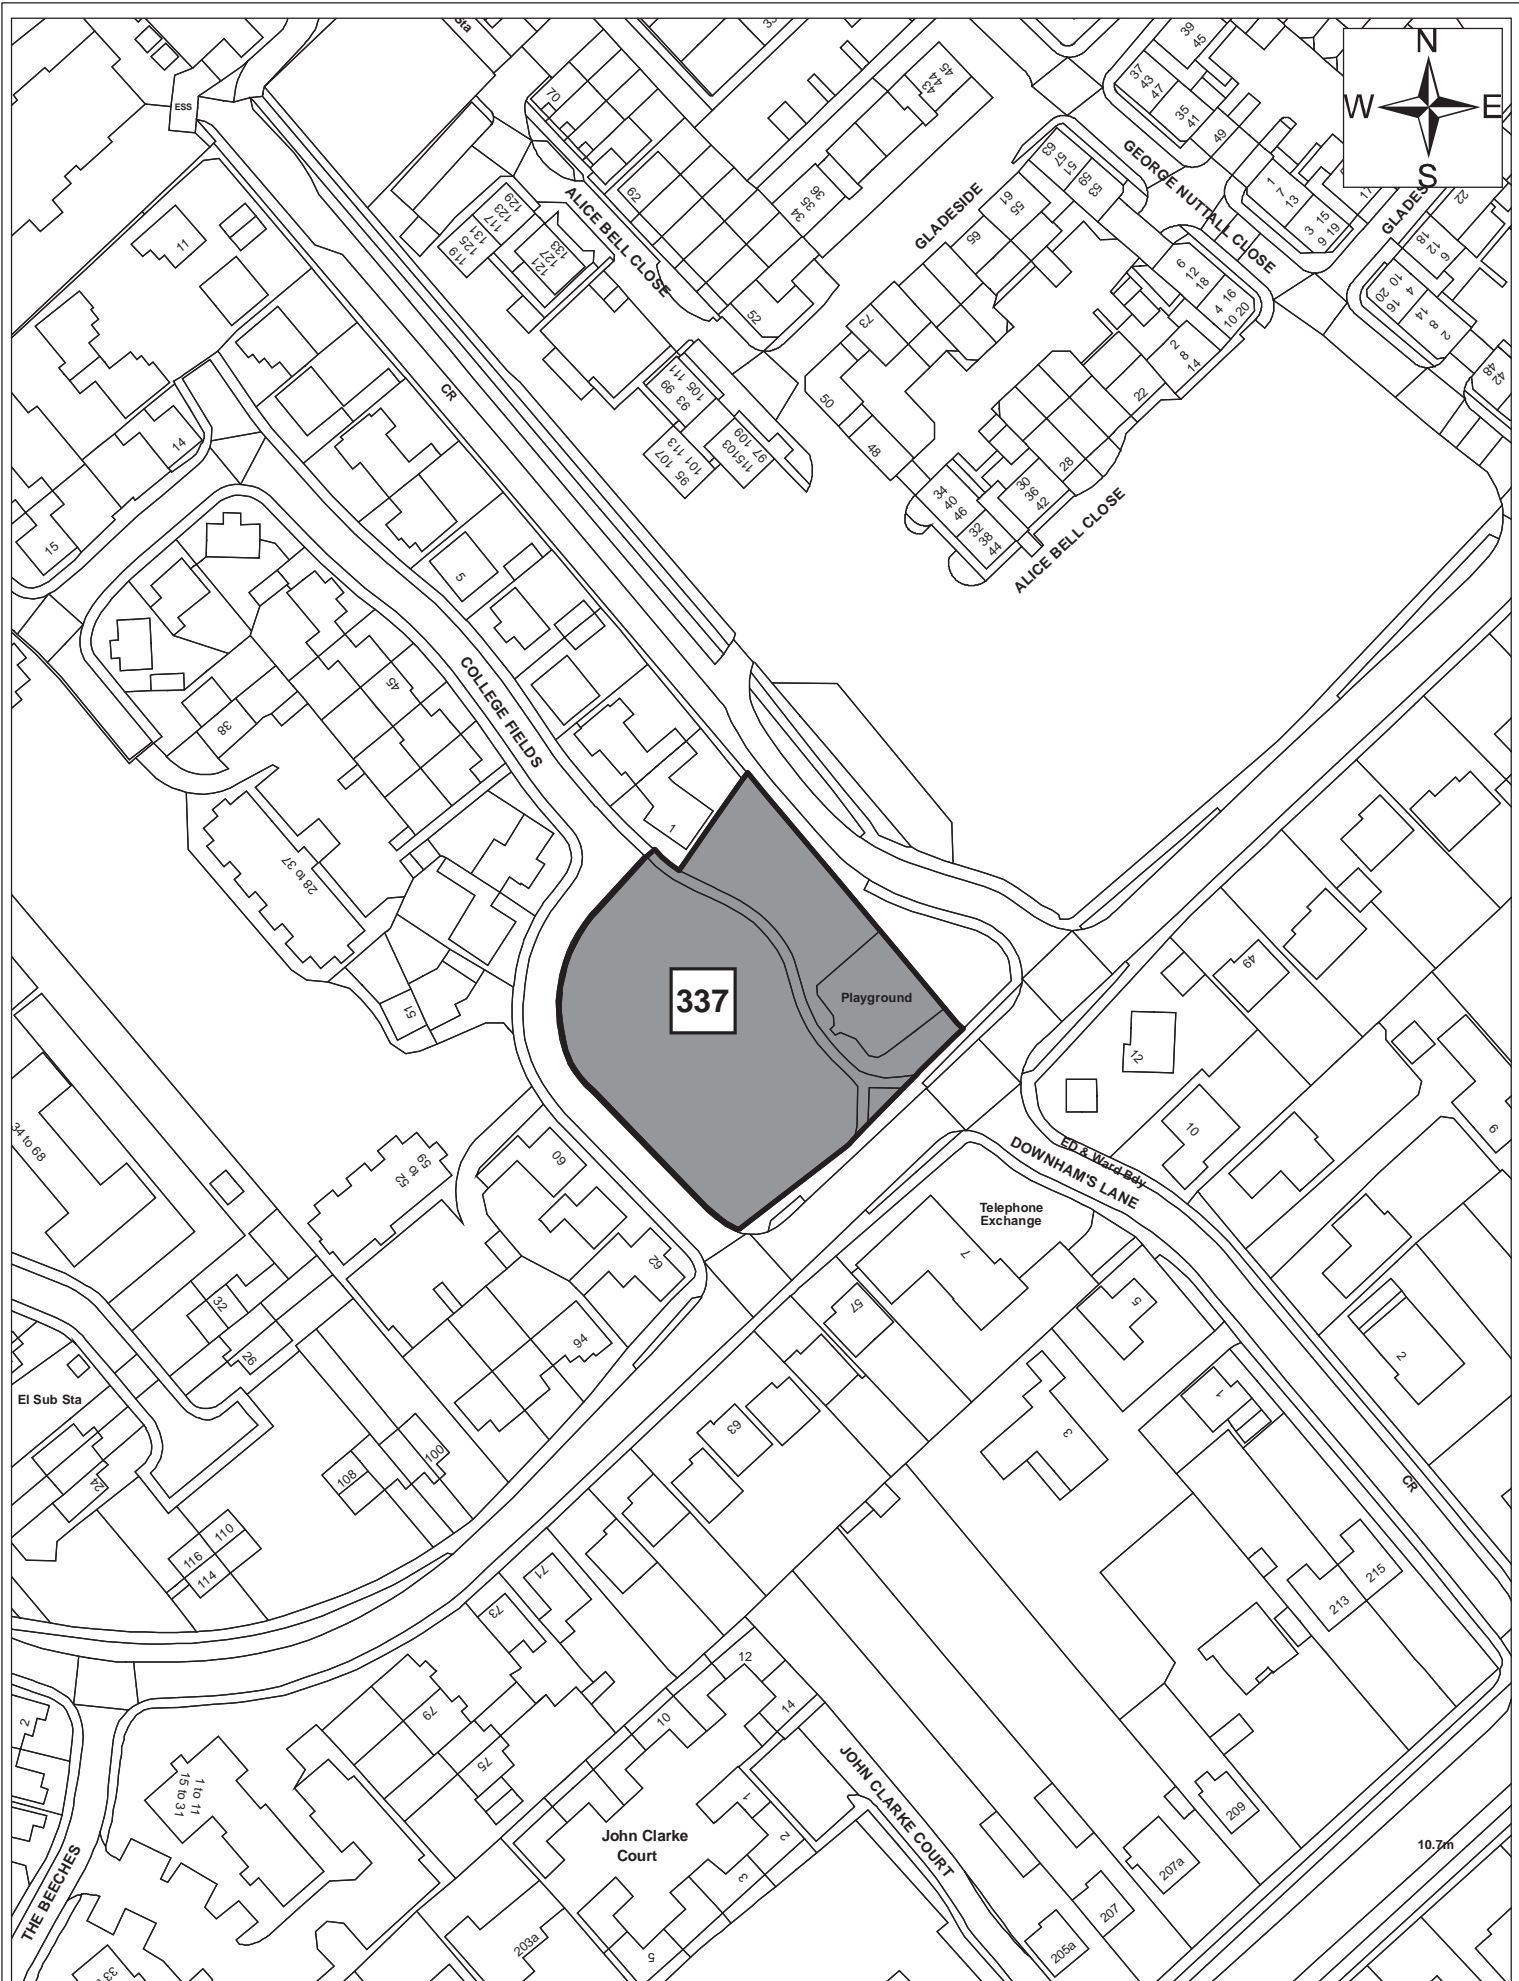

Site 337

© Crown copyright and database right 2011. Ordnance Survey Licence number 100019730.

Date:	1st September 2011
Produced by:	Matthew Merry
Section/Department:	Environment
Scale:	1:1,250

Site 338

Date:	1st September 2011
Produced by:	Matthew Merry
Section/Department:	Environment
Scale:	1:1,250