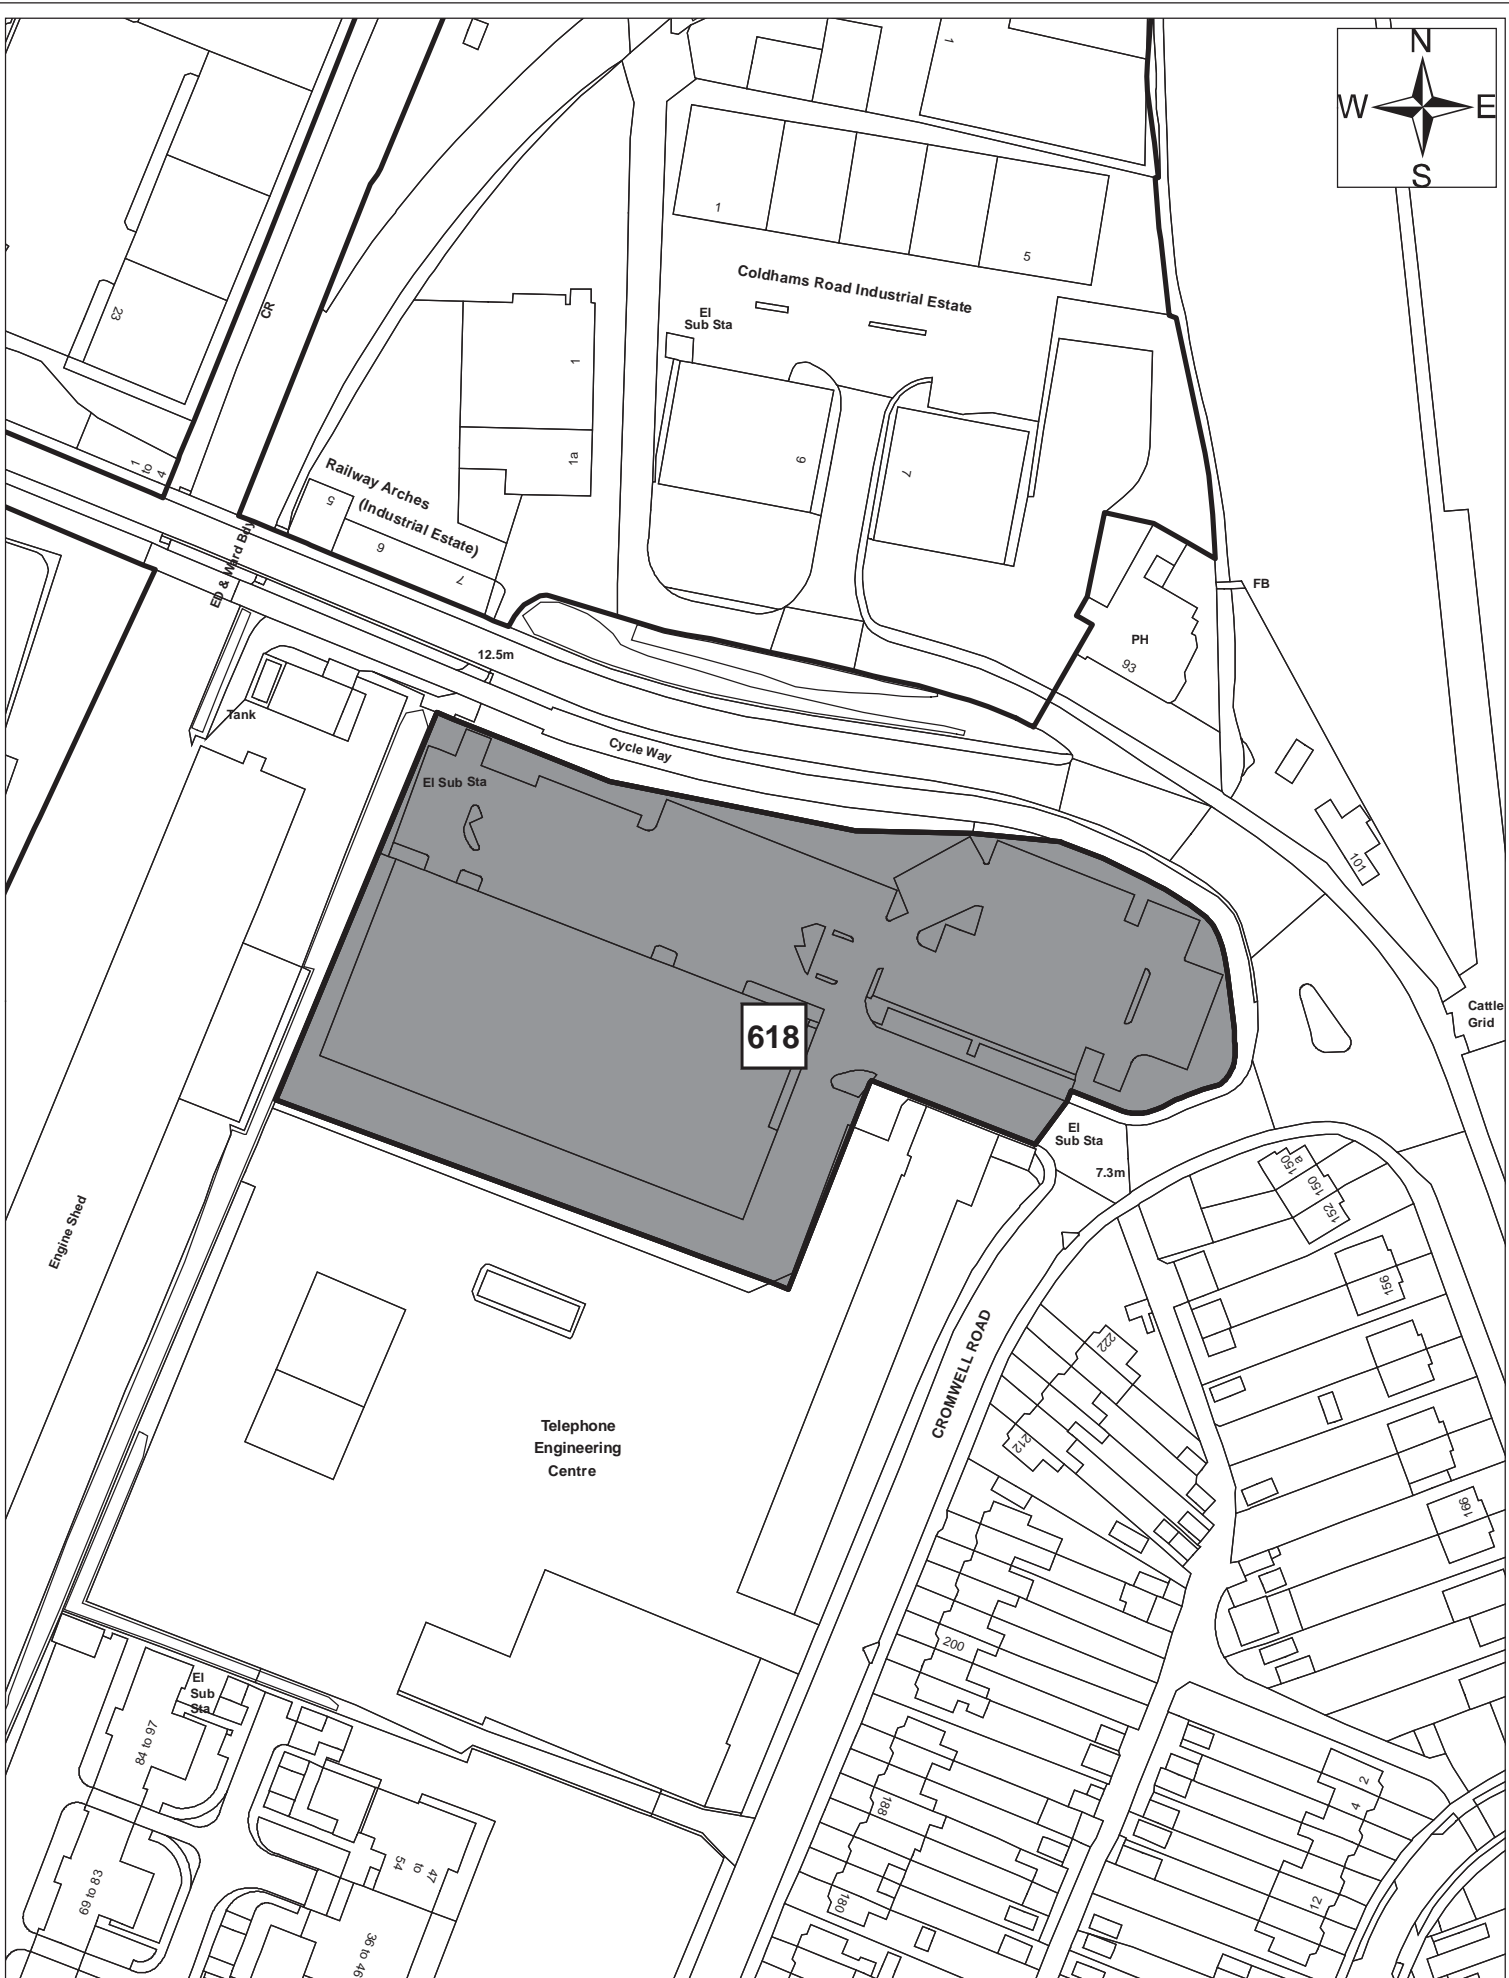

618

Site 618

© Crown copyright and database right 2011. Ordnance Survey Licence number 100019730. 543

Date:	1st September 2011
Produced by:	Matthew Merry
Section/Department:	Environment
Scale:	1:1,250

619