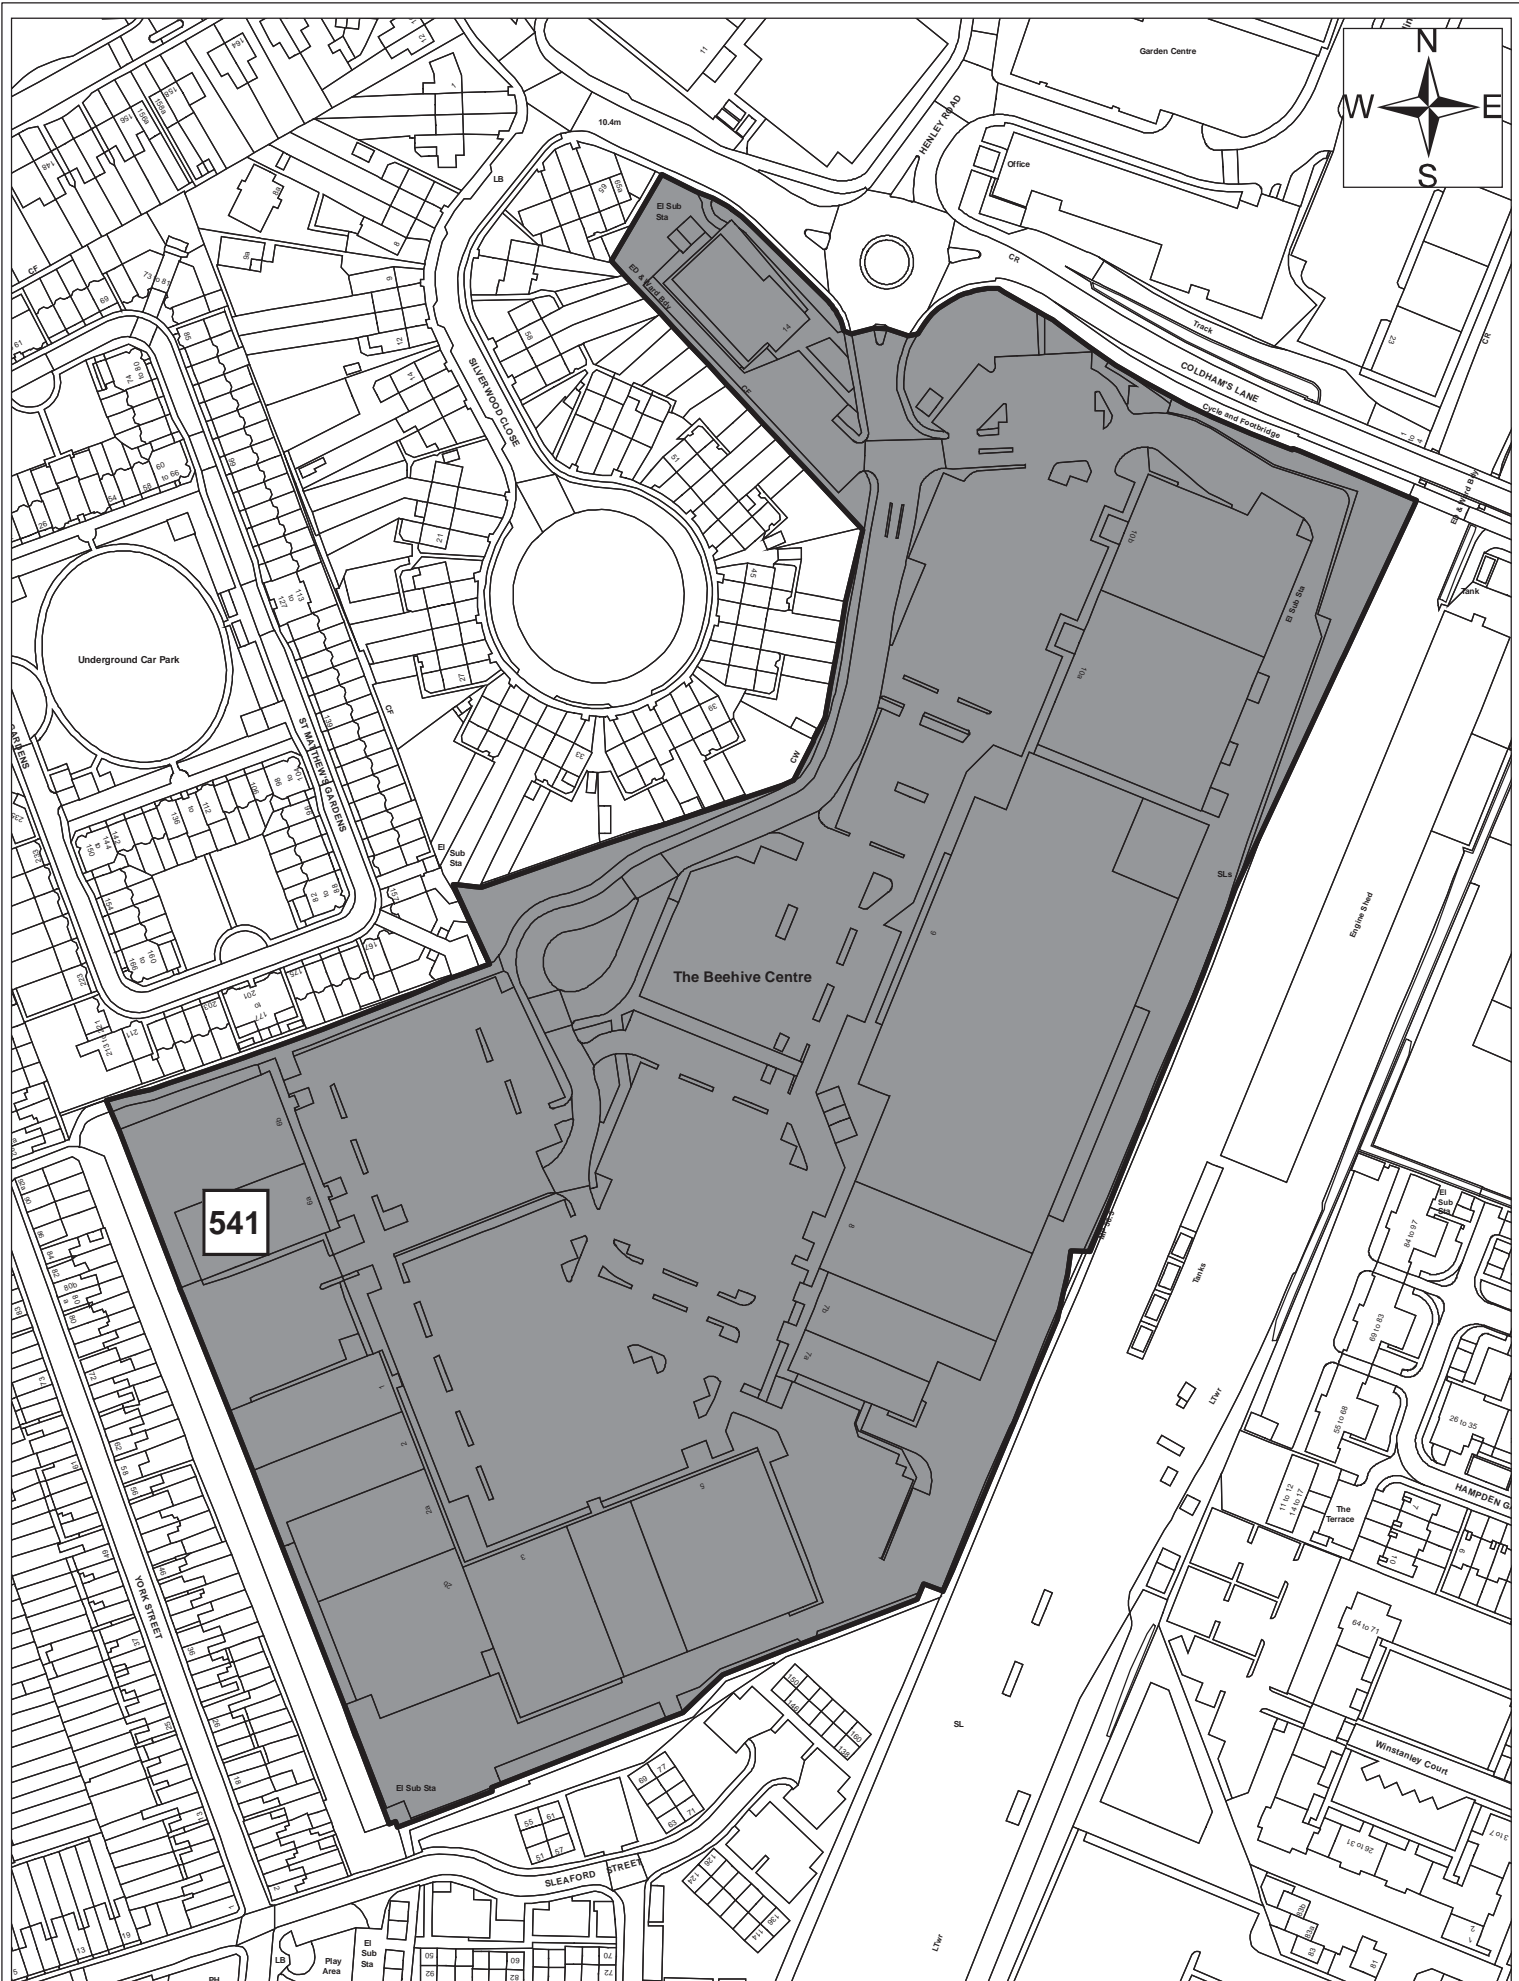

541

The Beehive Centre

Site 541

© Crown copyright and database right 2011. Ordnance Survey Licence number 100019730.

Date:	1st September 2011
Produced by:	Matthew Merry
Section/Department:	Environment
Scale:	1:2,000