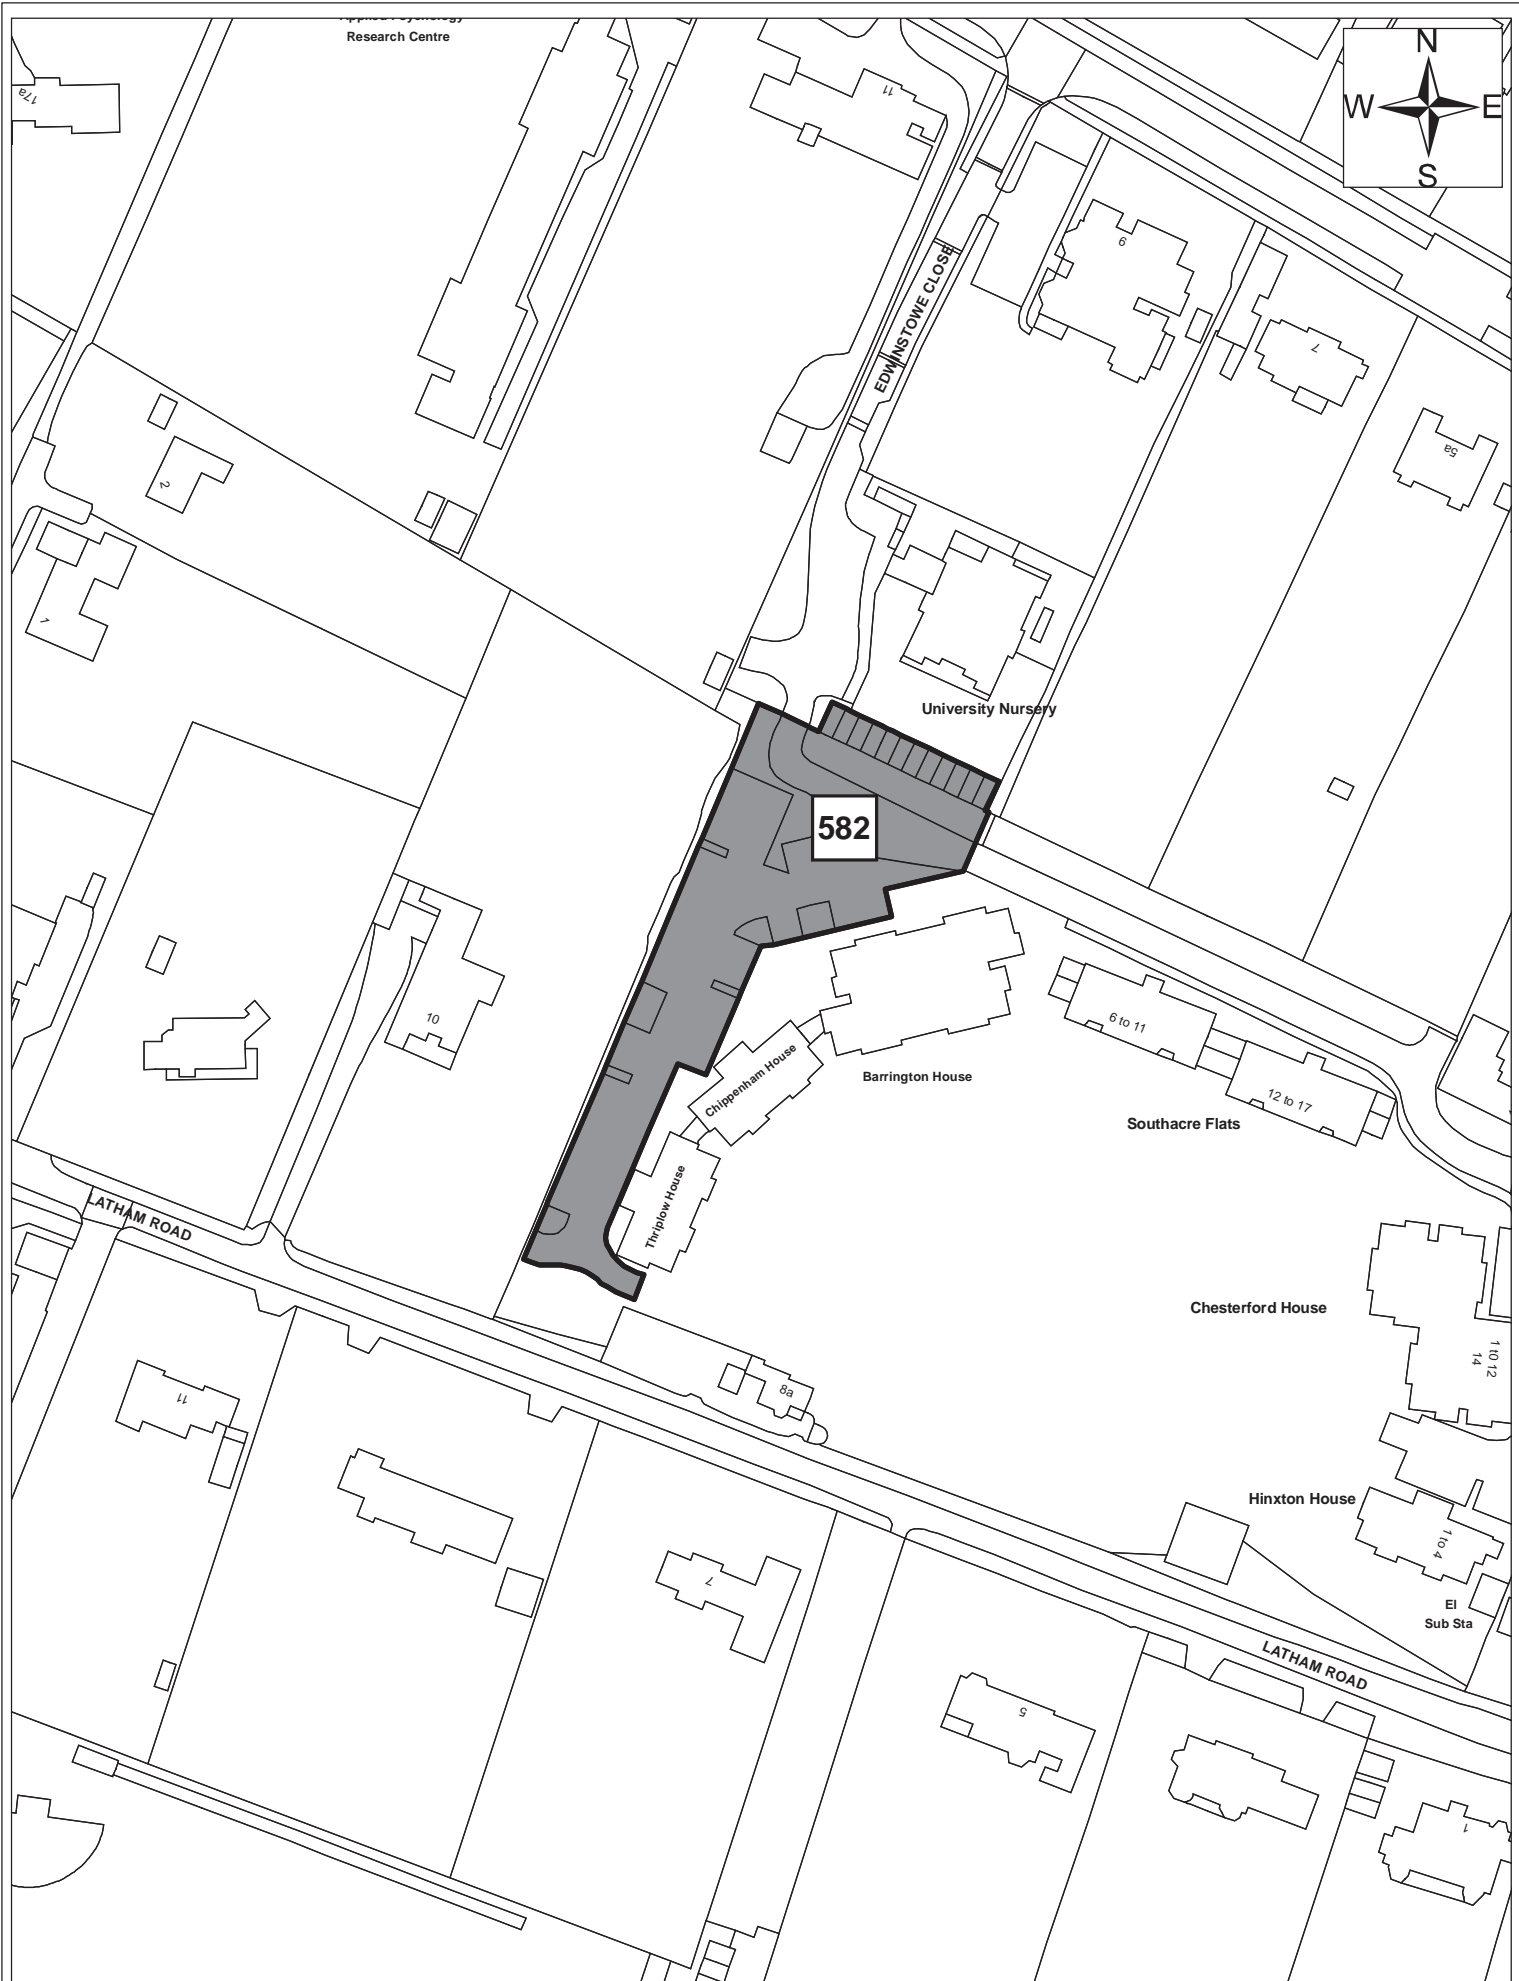

Site 582

© Crown copyright and database right 2011. Ordnance Survey Licence number 100019730.

Date:	1st September 2011
Produced by:	Matthew Merry
Section/Department:	Environment
Scale:	1:1,250