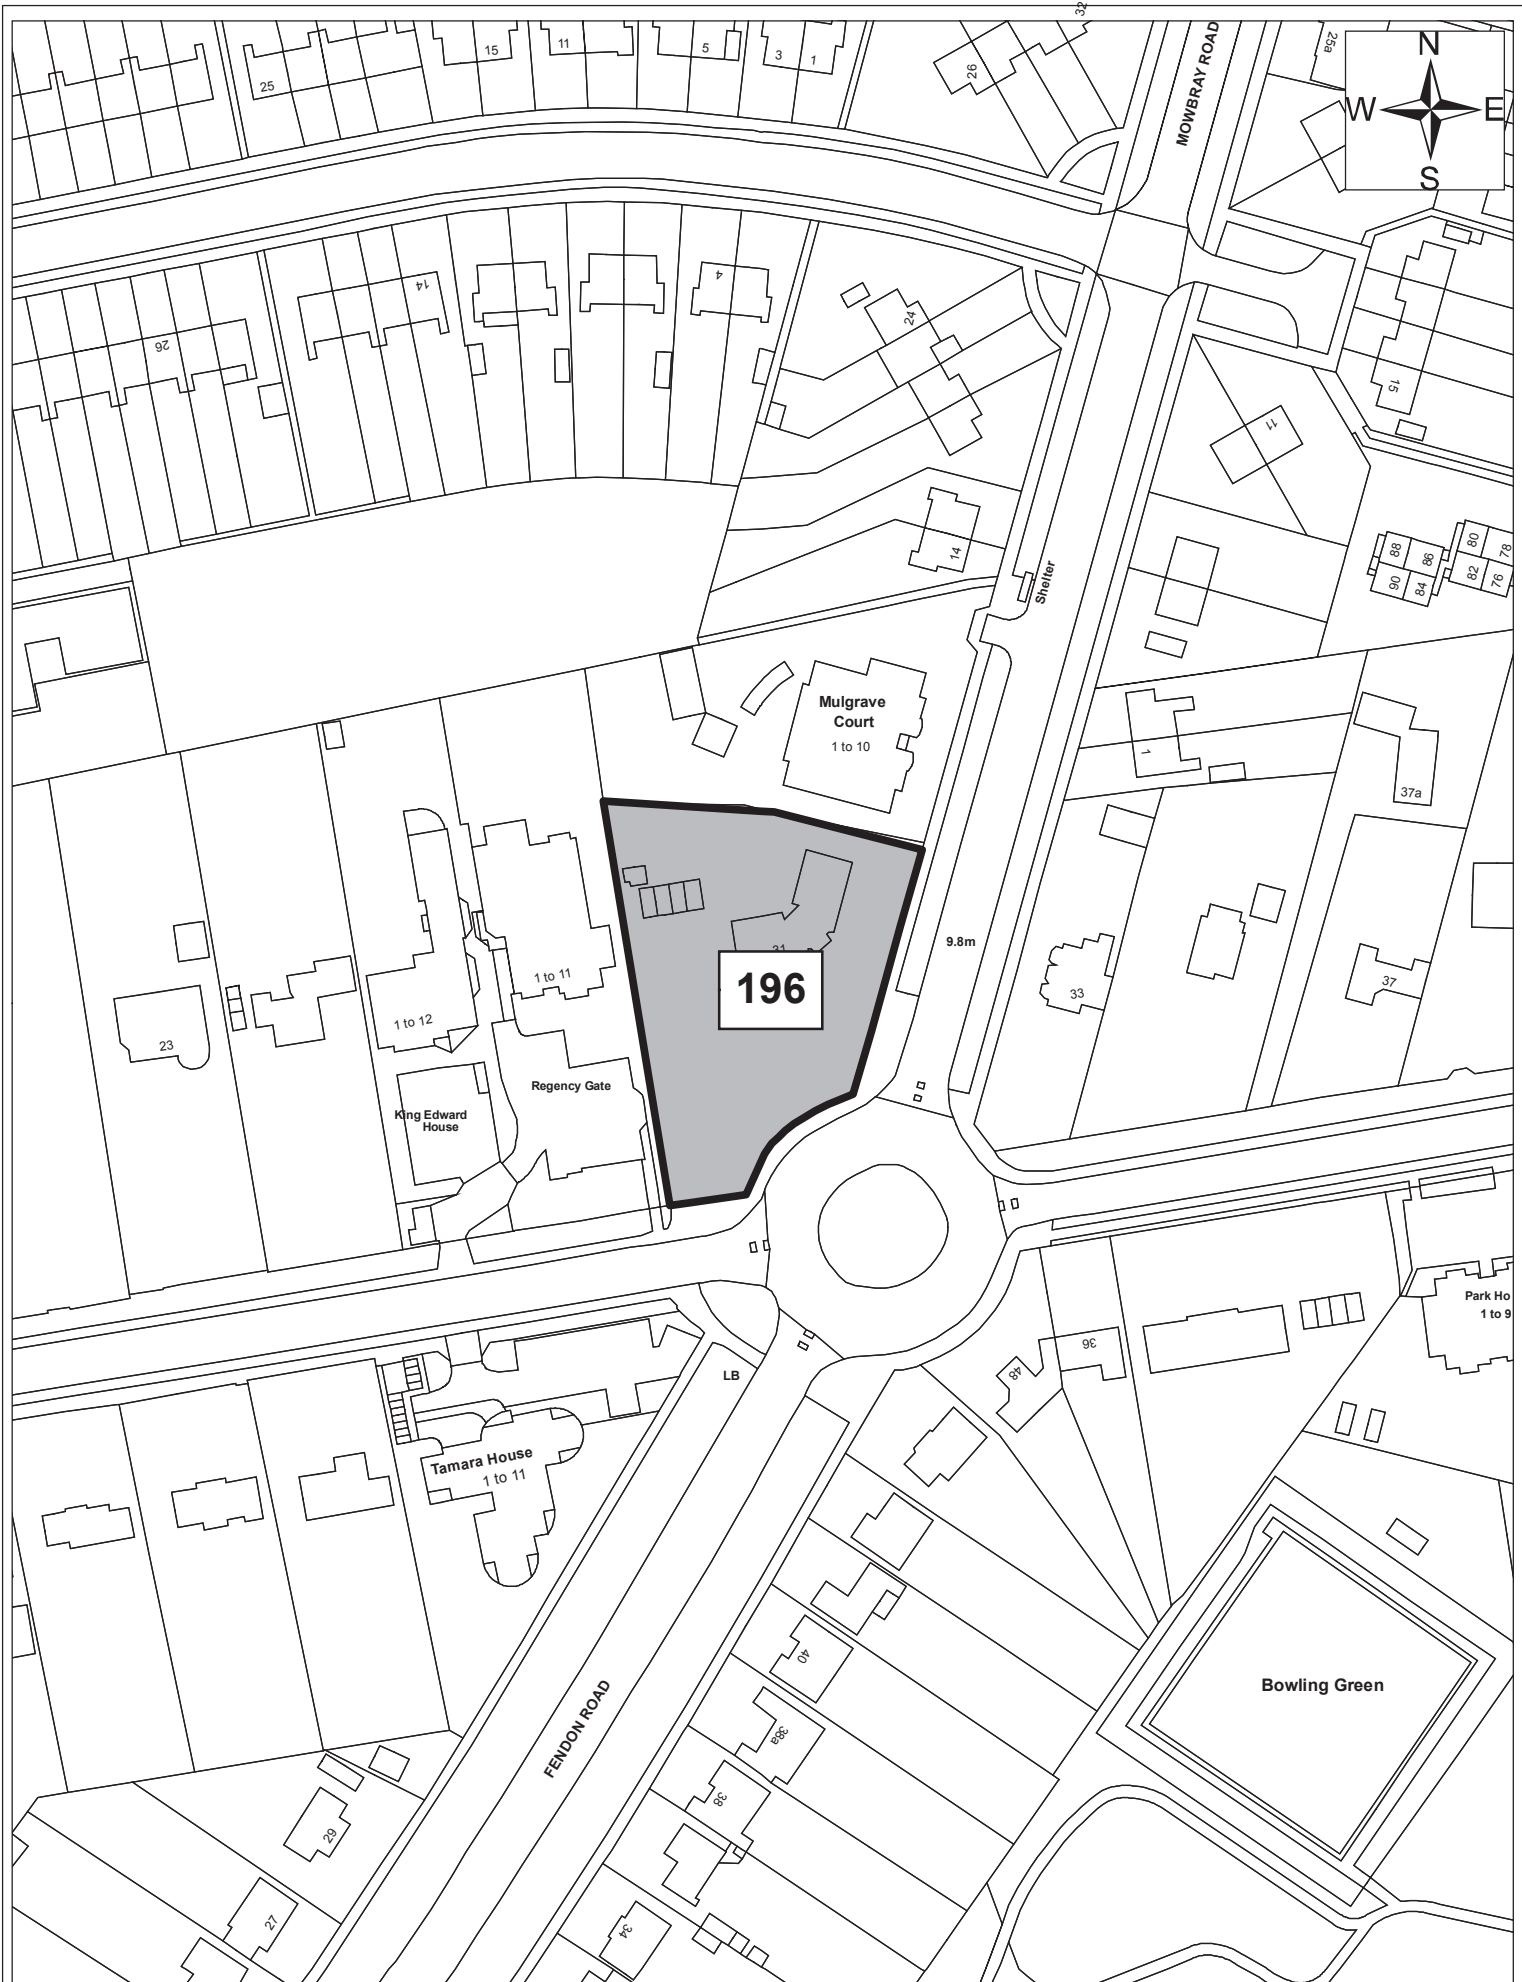

Site 196

© Crown copyright and database right 2011. Ordnance Survey Licence number 100019730.

Date:	19/08/11
Produced by:	Myles Greensmith
Section/Department:	Environment
Scale:	1:1,250