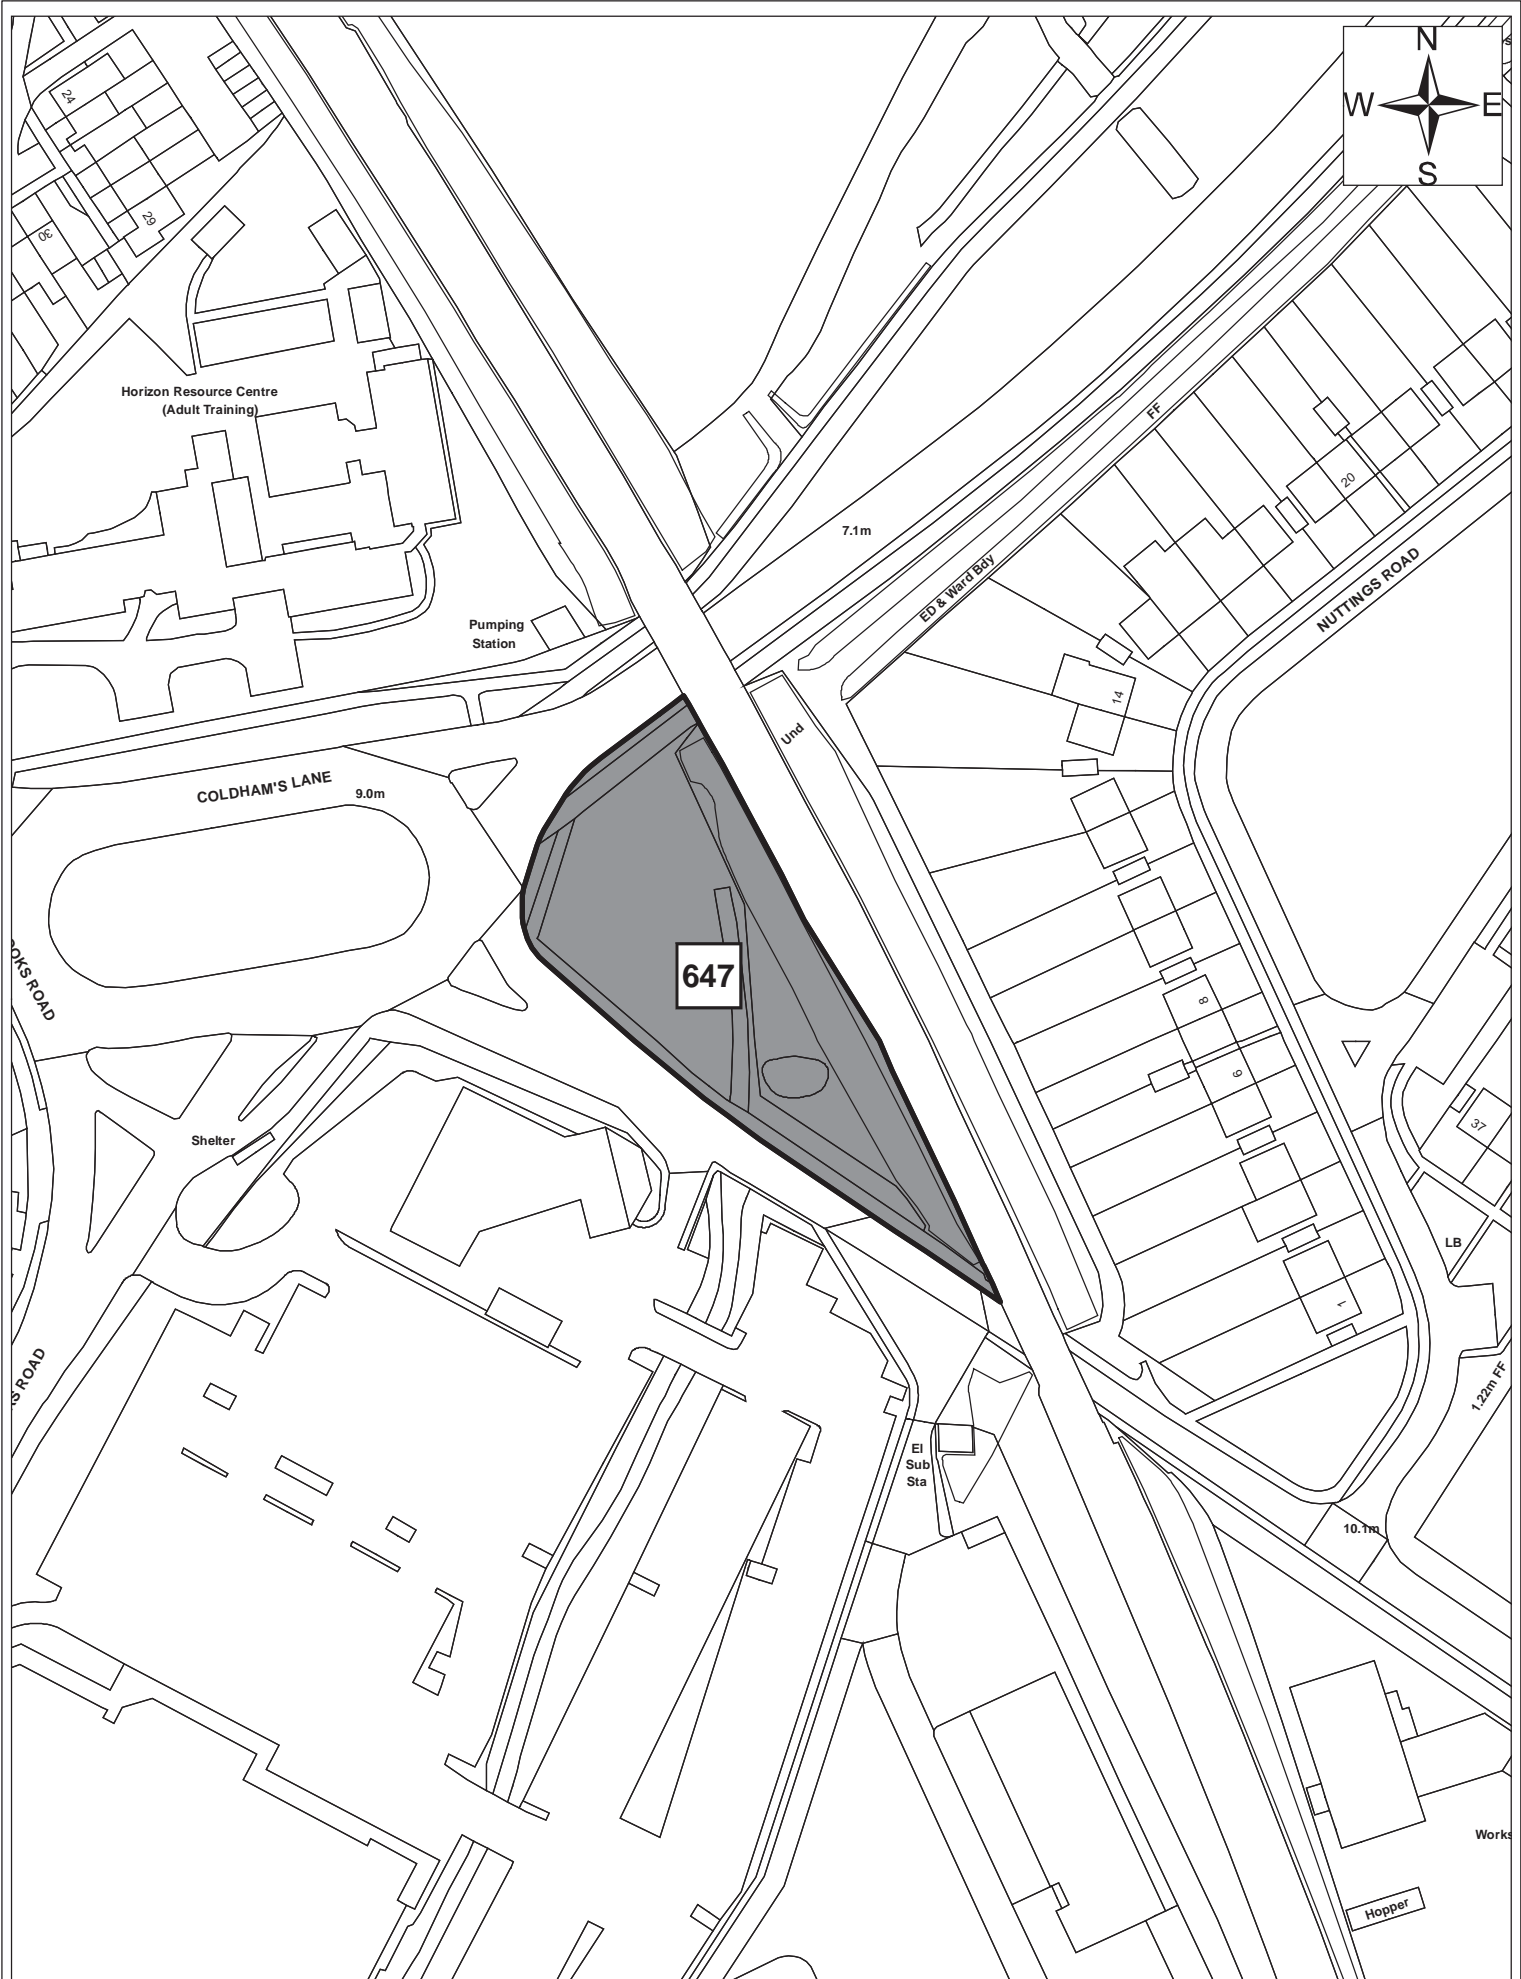

Site 647

© Crown copyright and database right 2011. Ordnance Survey Licence number 100019730.

Date:	1st September 2011
Produced by:	Matthew Merry
Section/Department:	Environment
Scale:	1:1,250