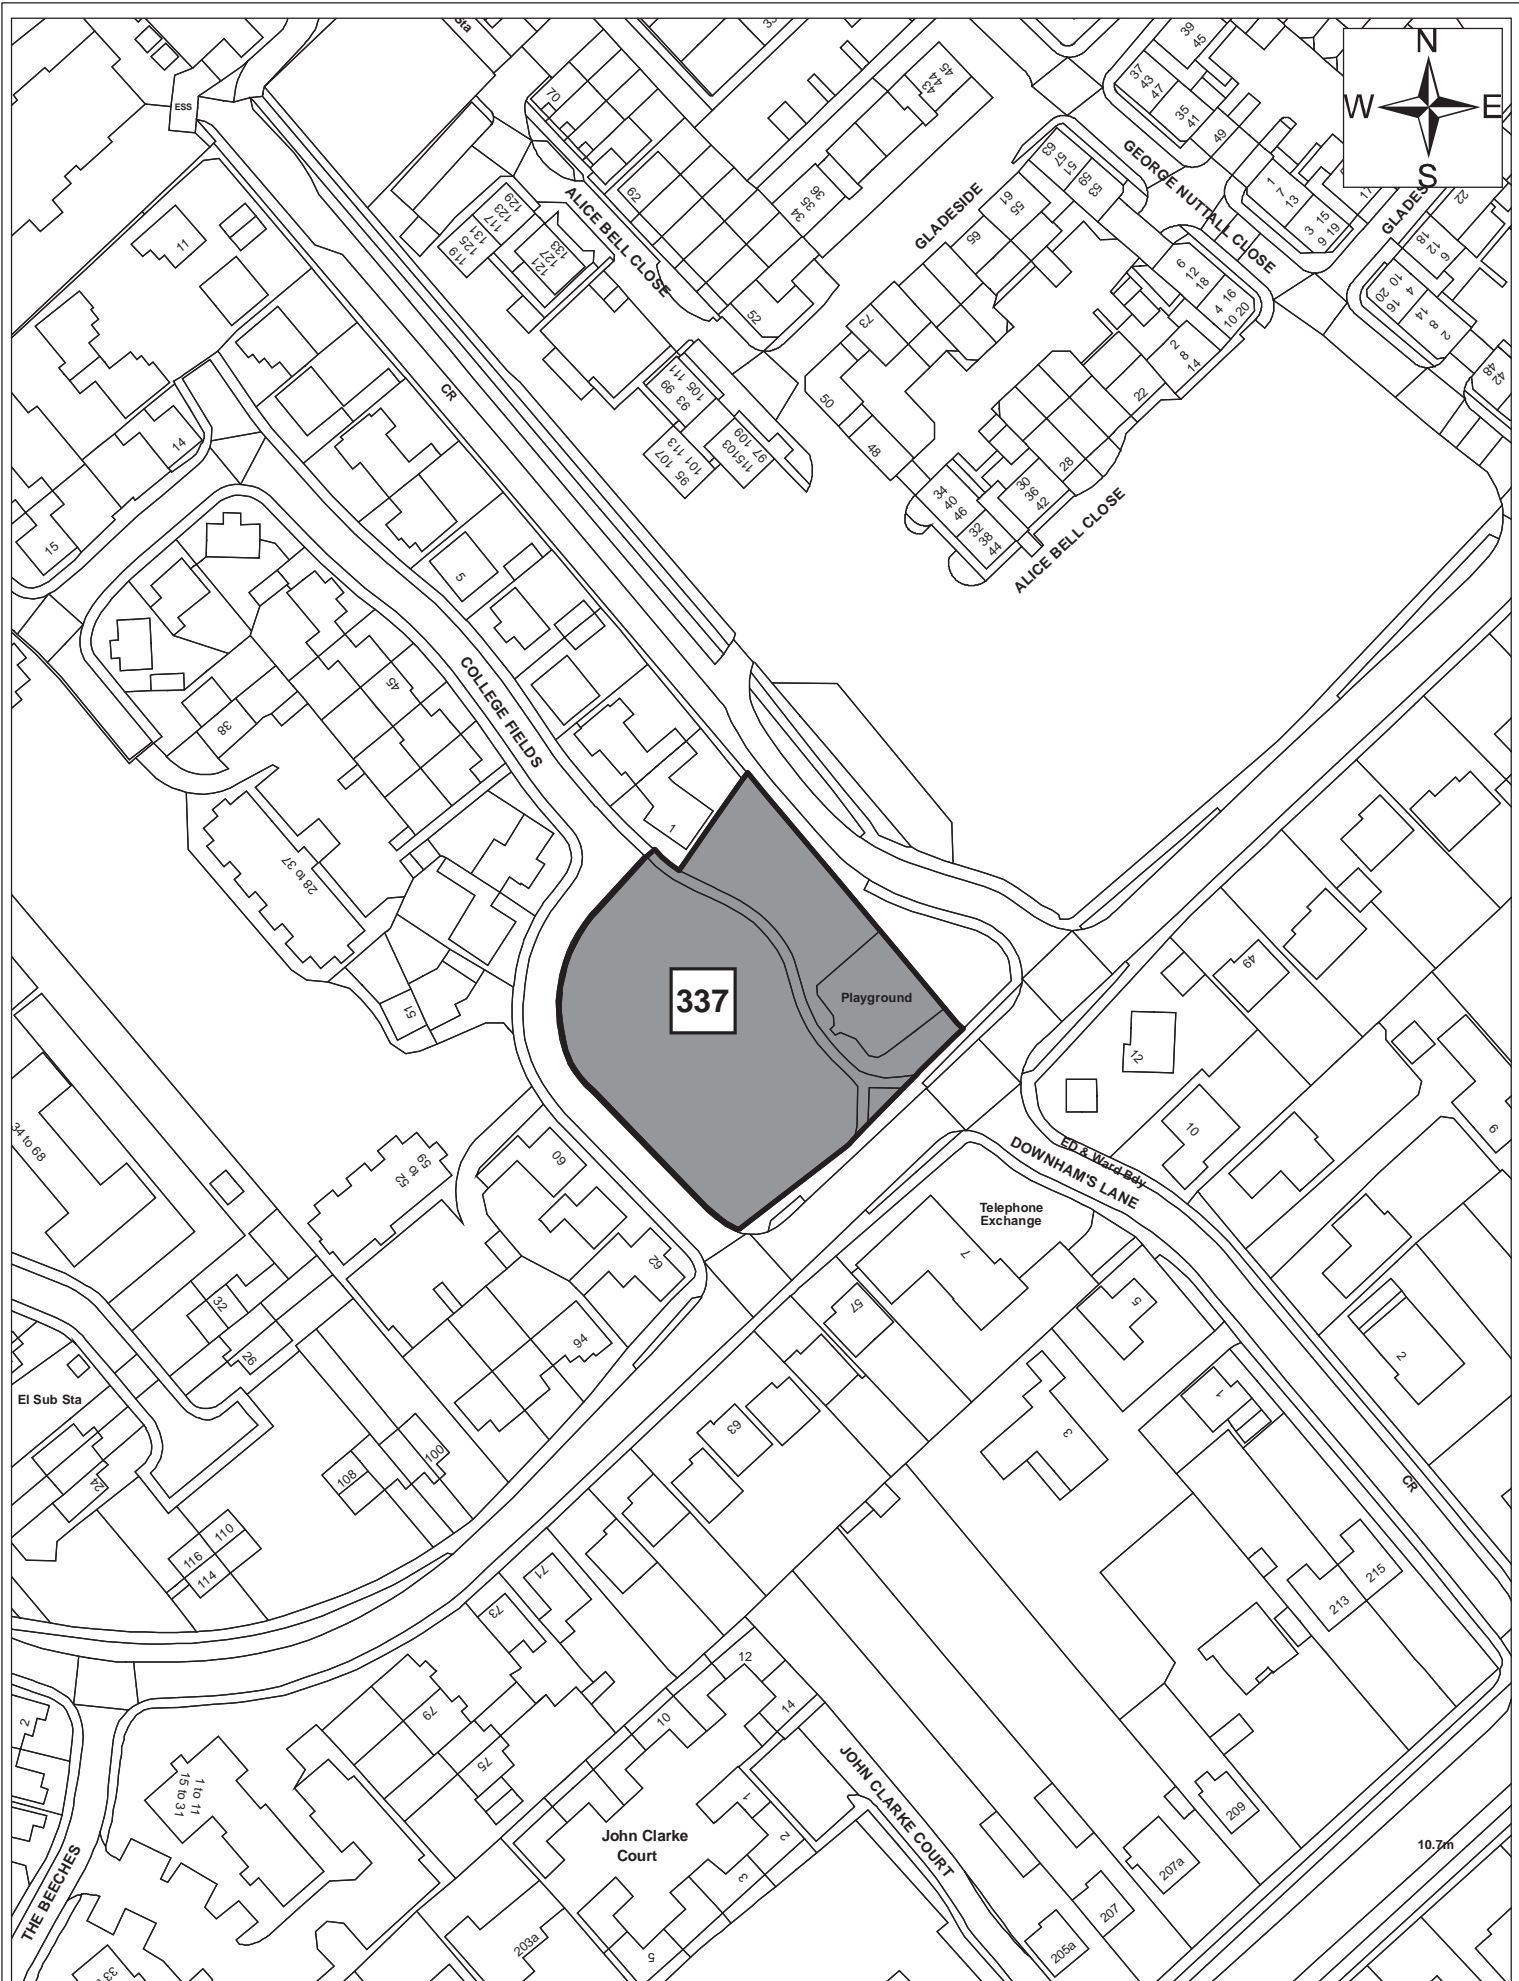

Site 337

© Crown copyright and database right 2011. Ordnance Survey Licence number 100019730.

Date:	1st September 2011
Produced by:	Matthew Merry
Section/Department:	Environment
Scale:	1:1,250