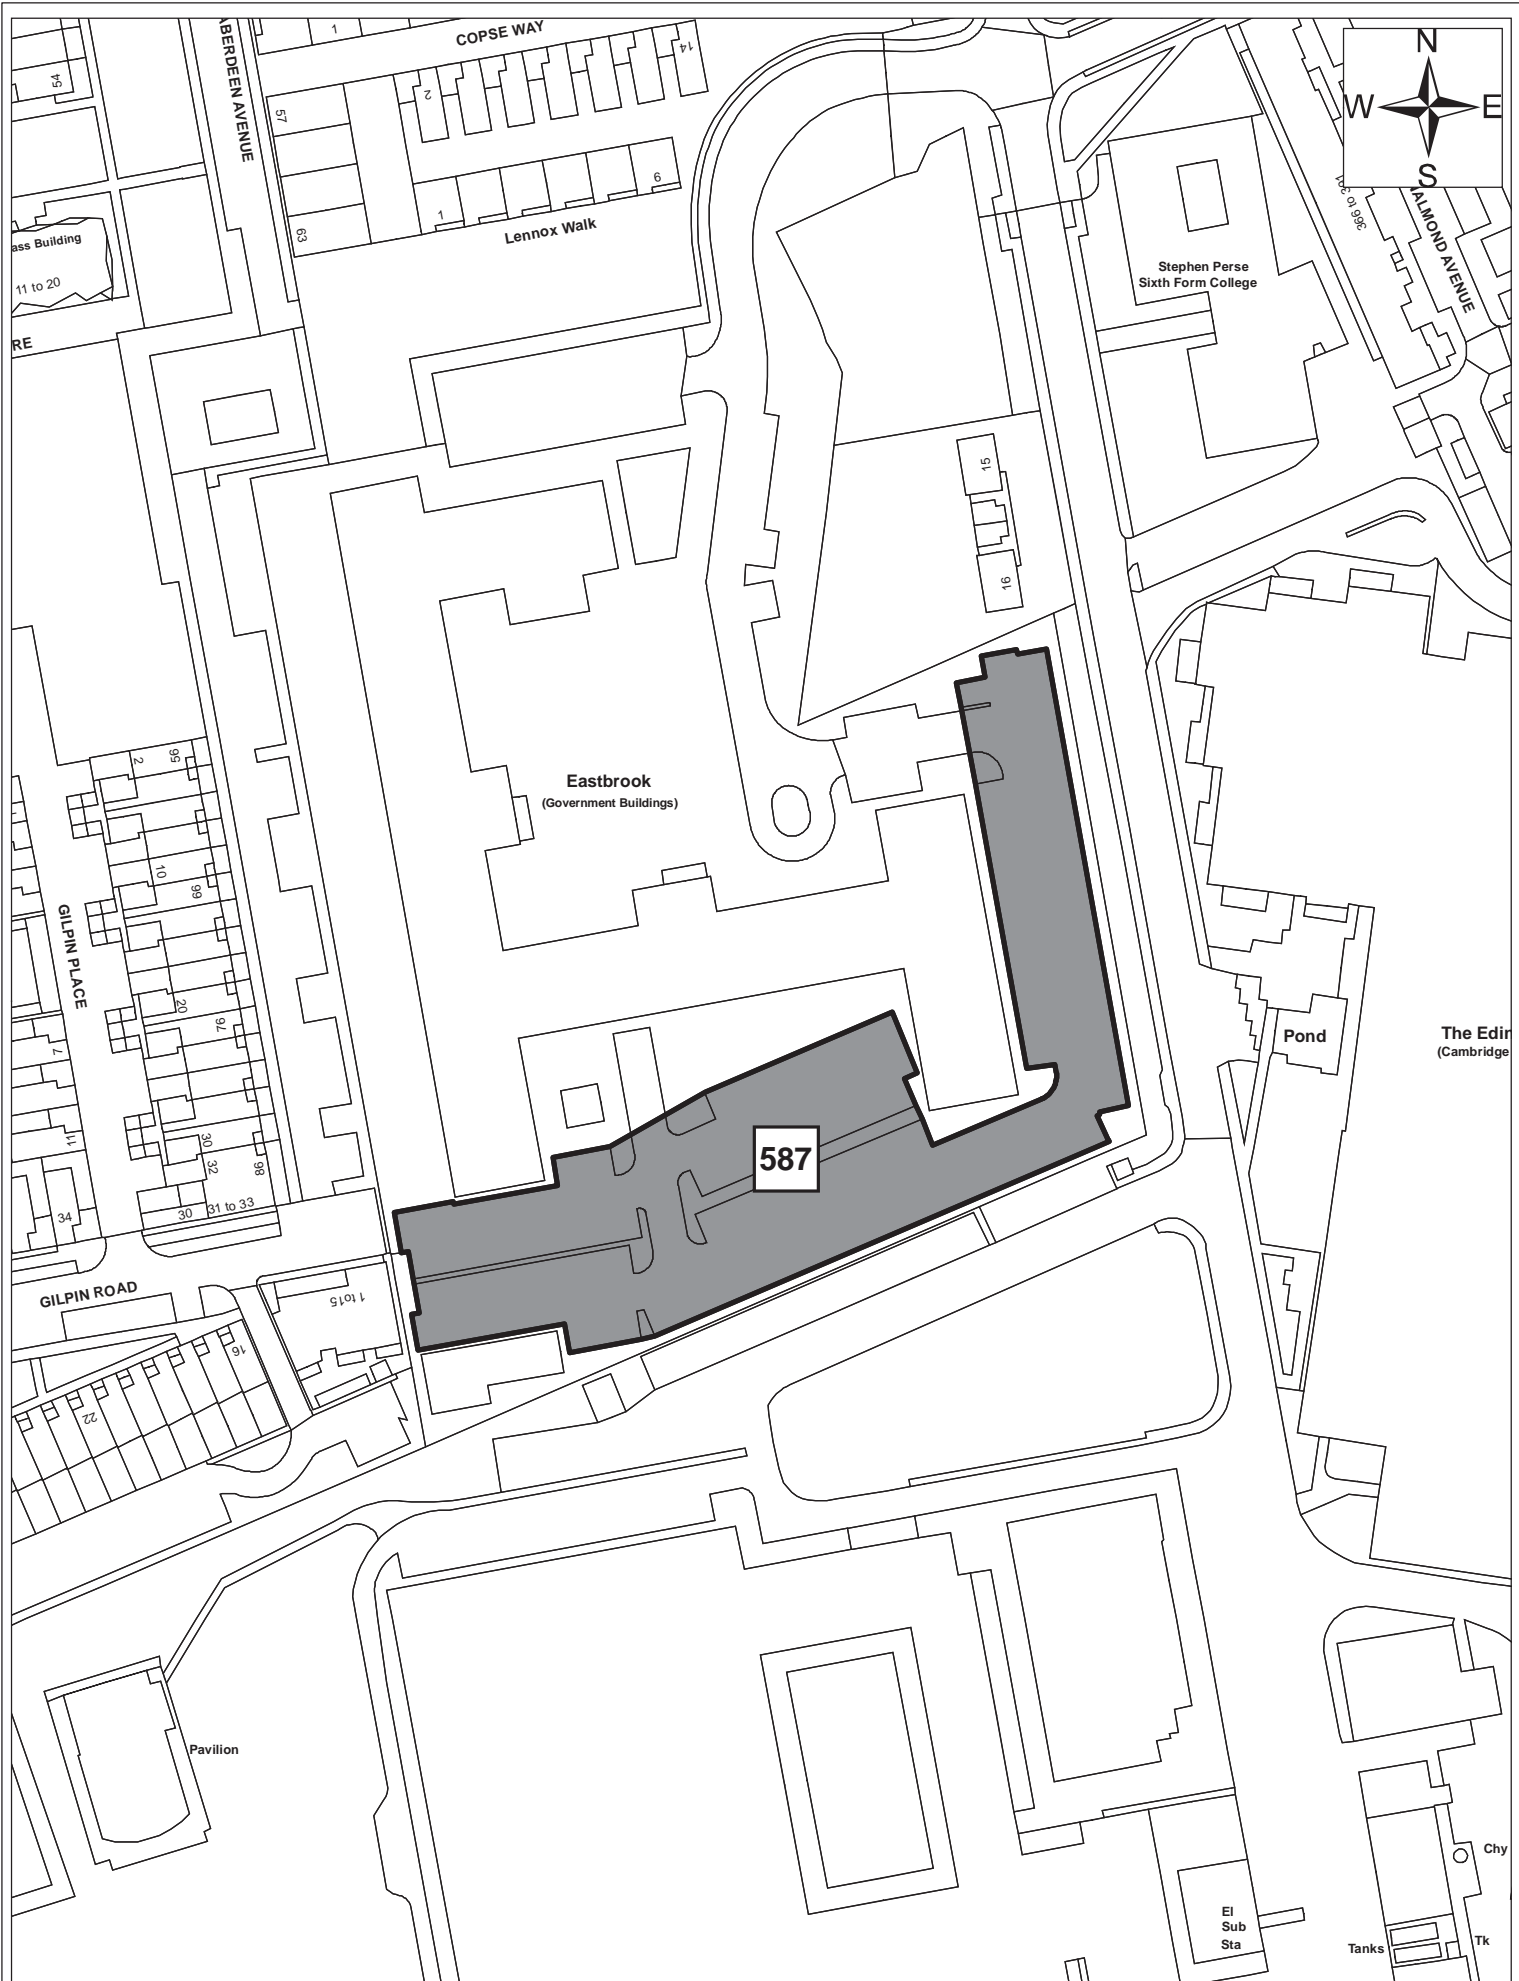

Site 587

Date:	1st September 2011
Produced by:	Matthew Merry
Section/Department:	Environment
Scale:	1:1,250