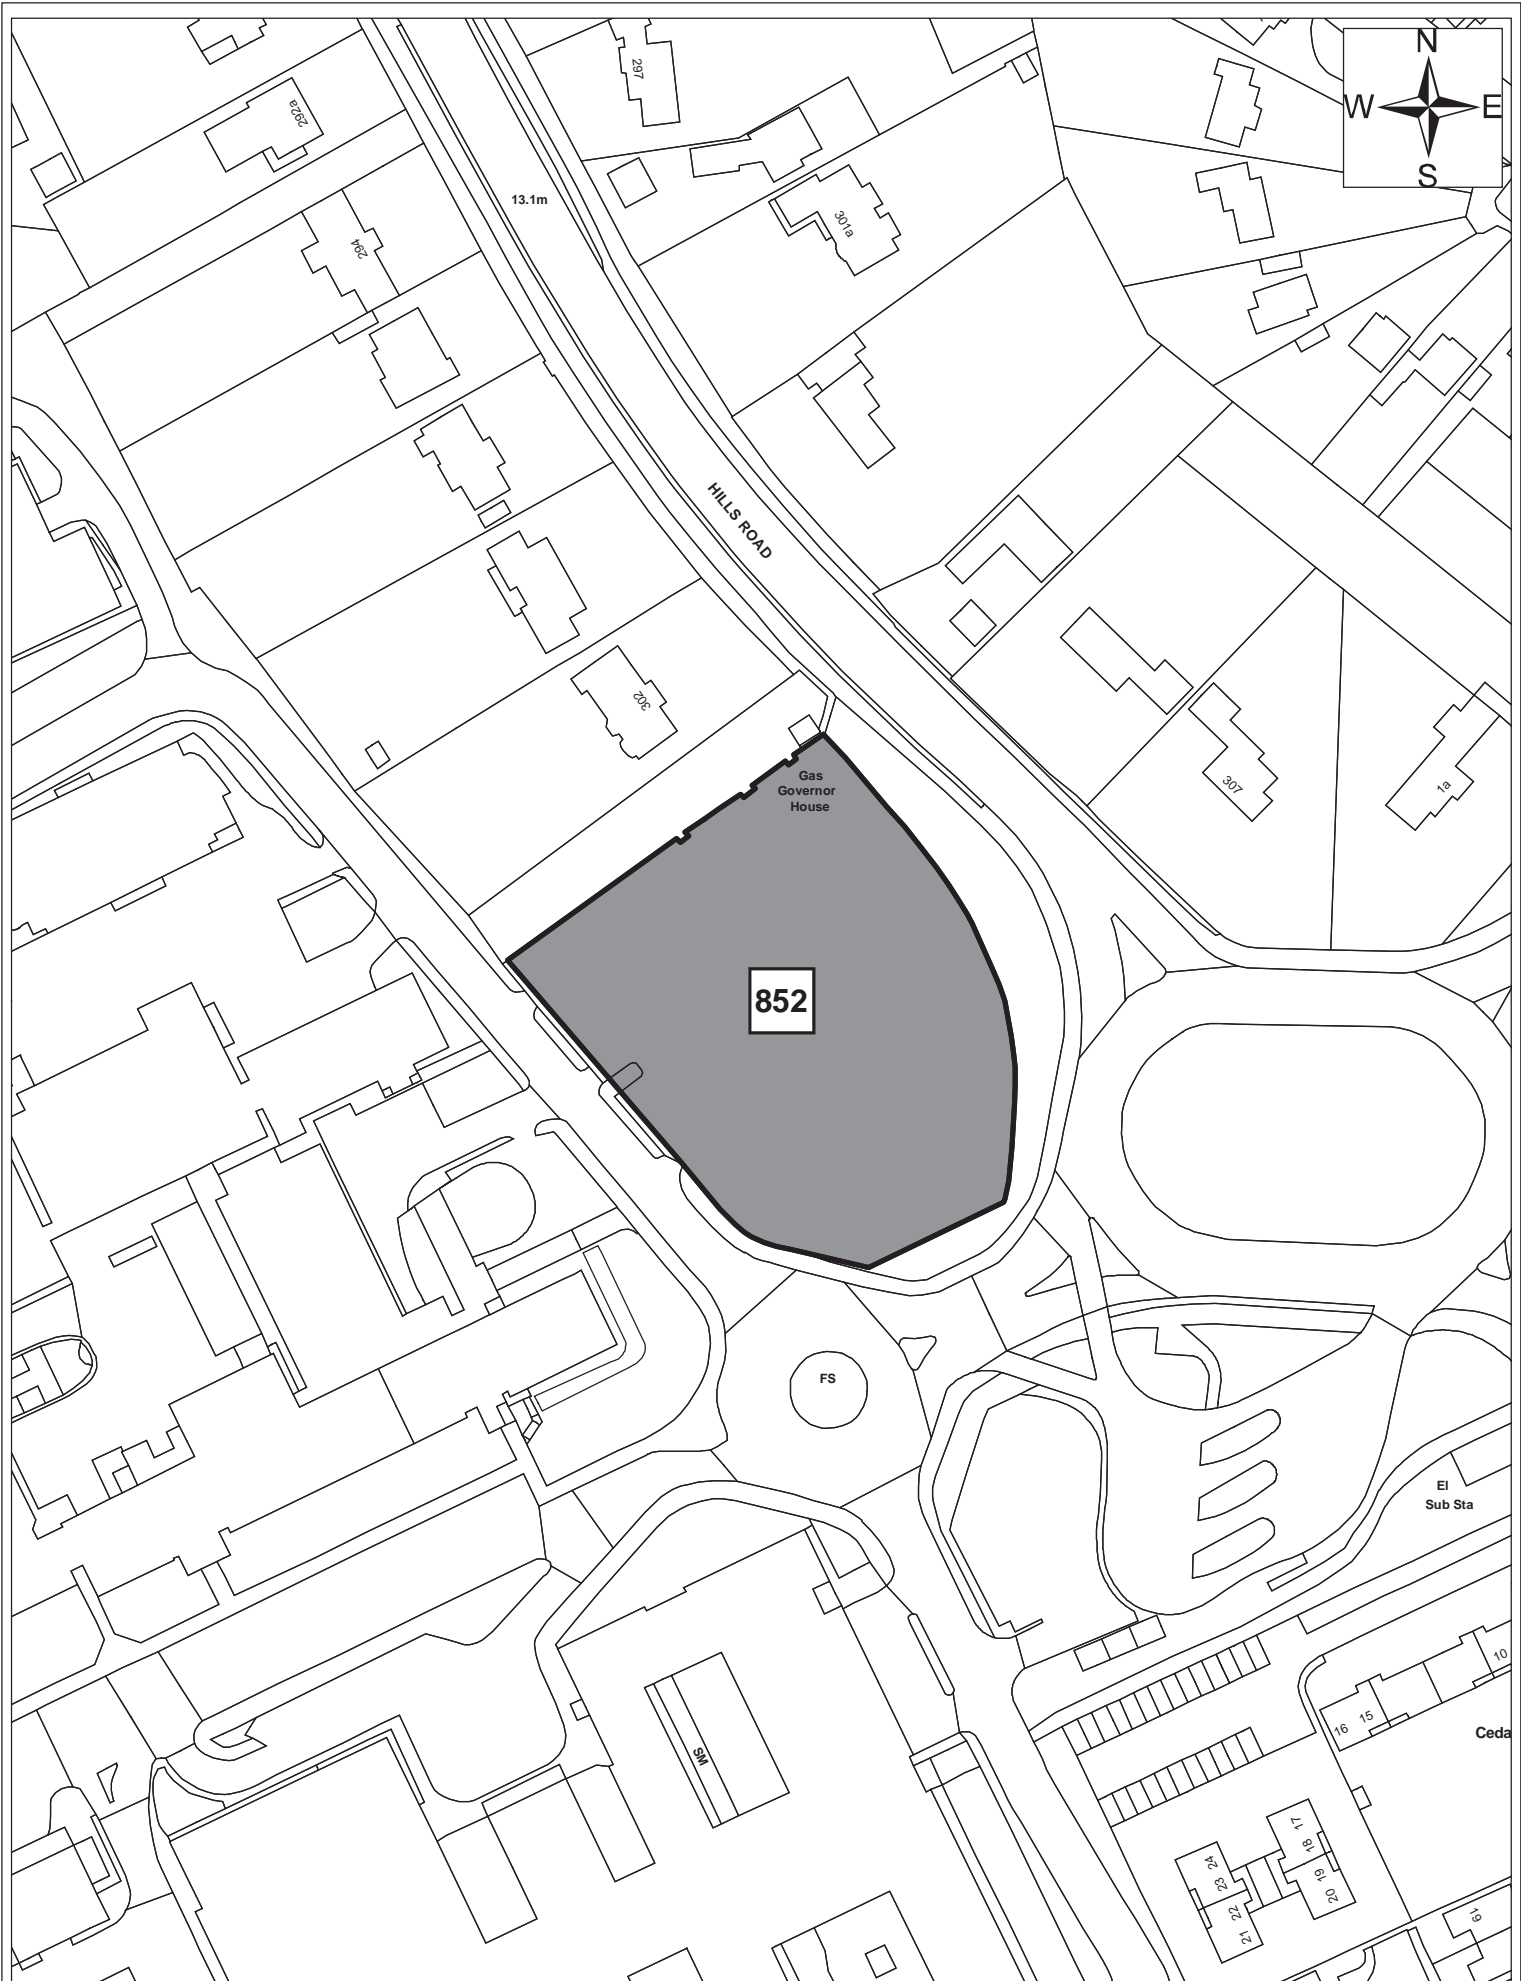

Site 852

© Crown copyright and database right 2011. Ordnance Survey Licence number 100019730.

Date:	1st September 2011
Produced by:	Matthew Merry
Section/Department:	Environment
Scale:	1:1,250