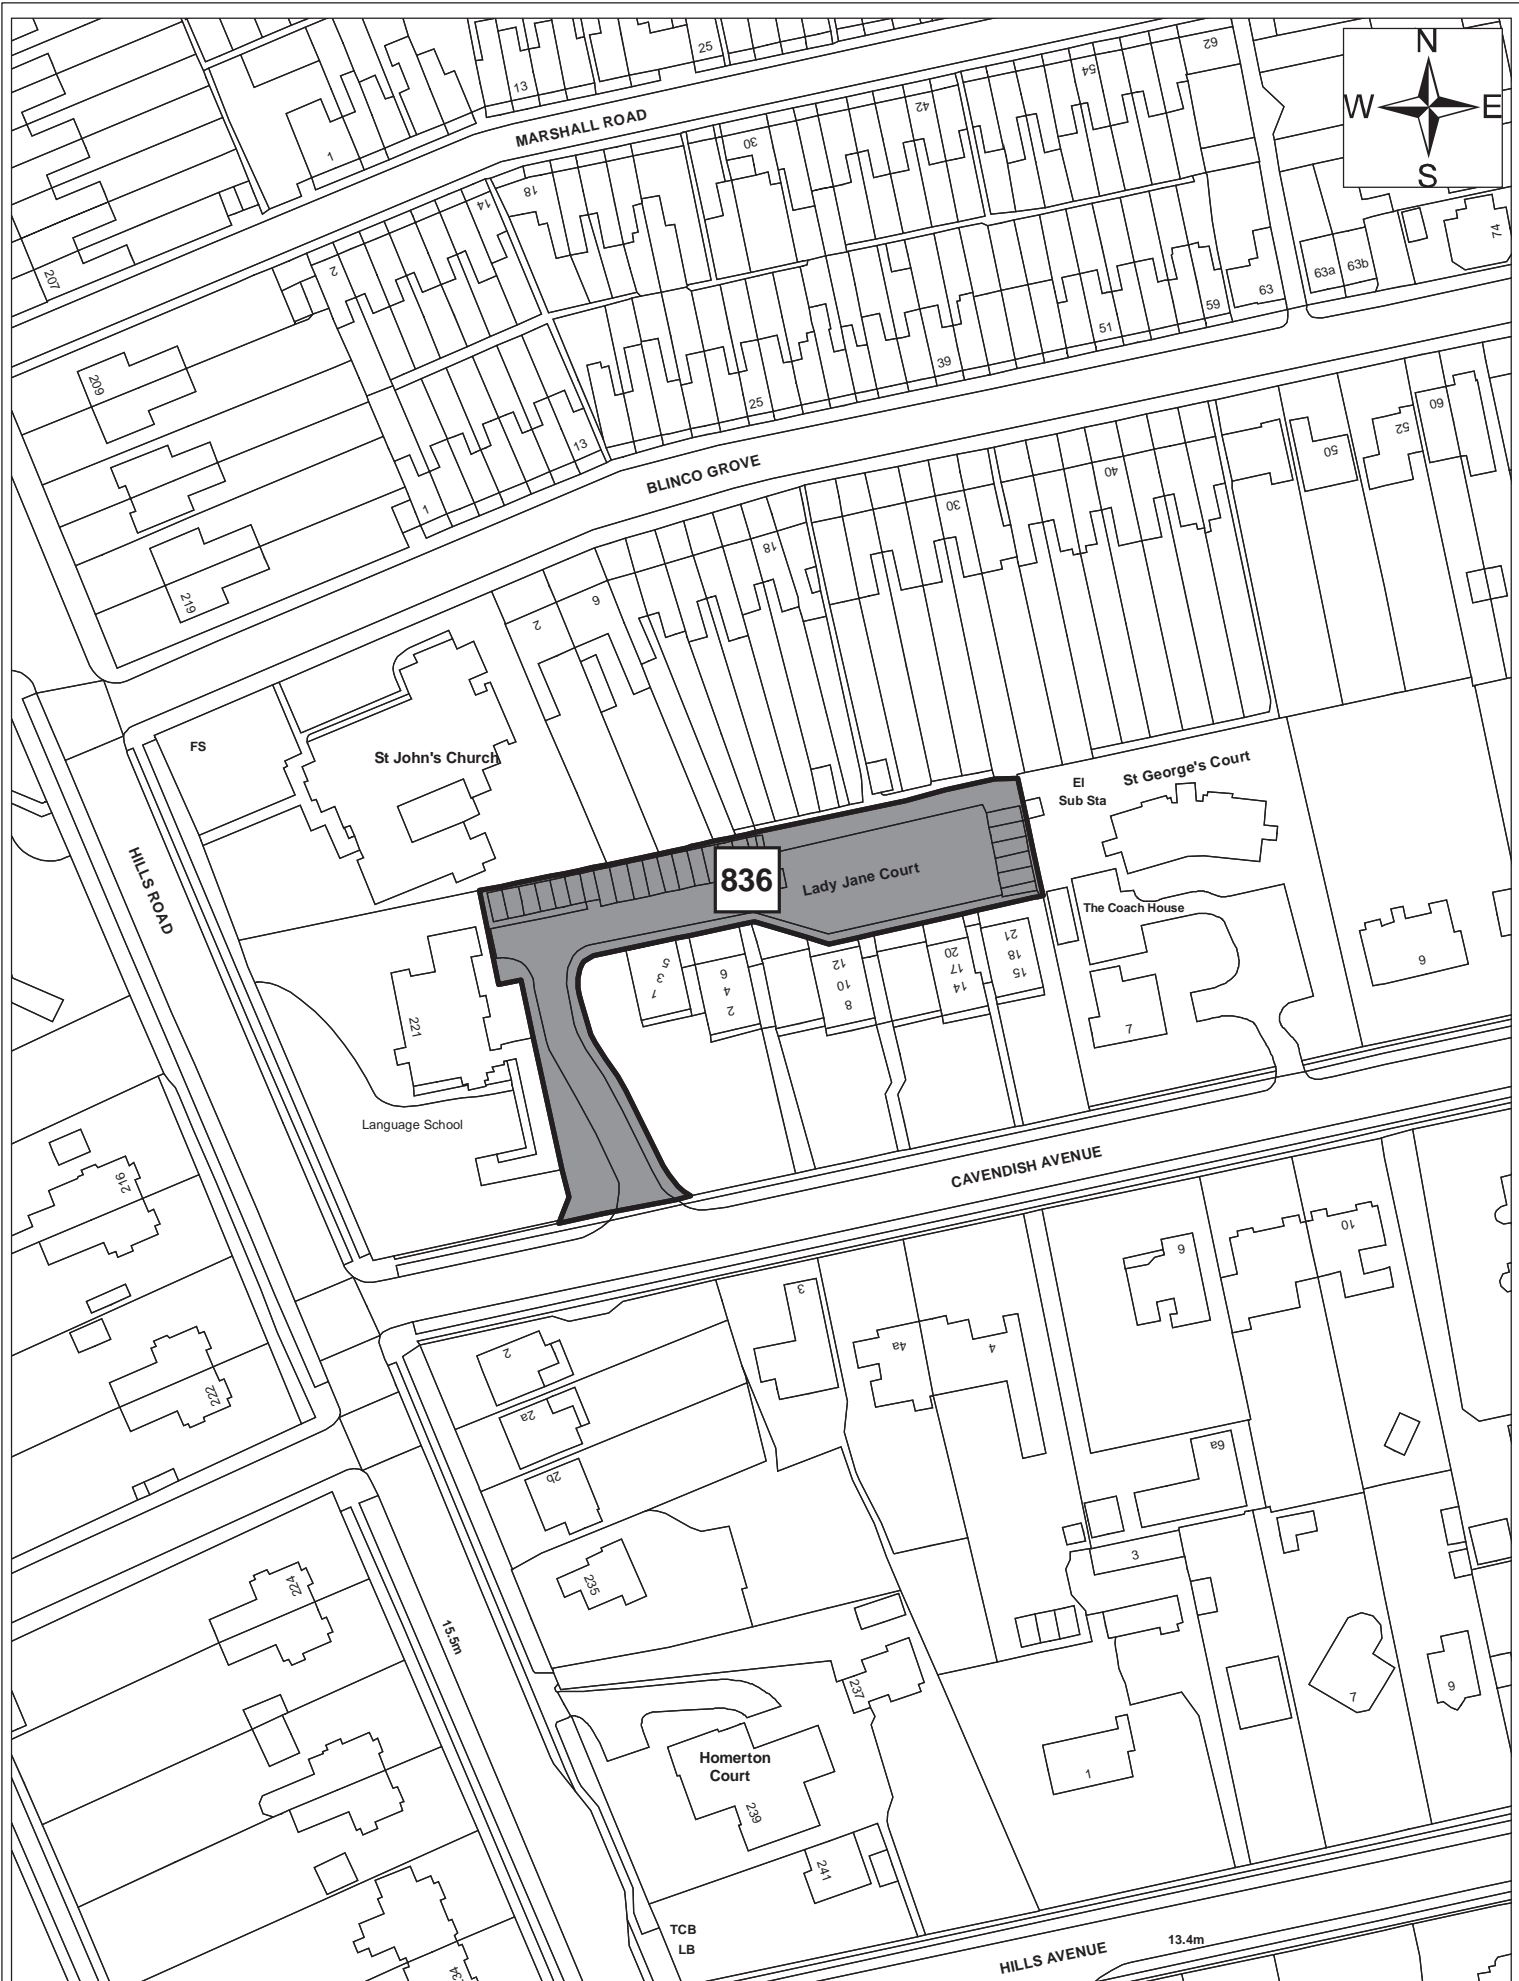

Site 020

Date:	1st September 2011
Produced by:	Matthew Merry
Section/Department:	Environment
Scale:	1:1,250

Site 196

© Crown copyright and database right 2011. Ordnance Survey Licence number 100019730.

Date:	19/08/11
Produced by:	Myles Greensmith
Section/Department:	Environment
Scale:	1:1,250