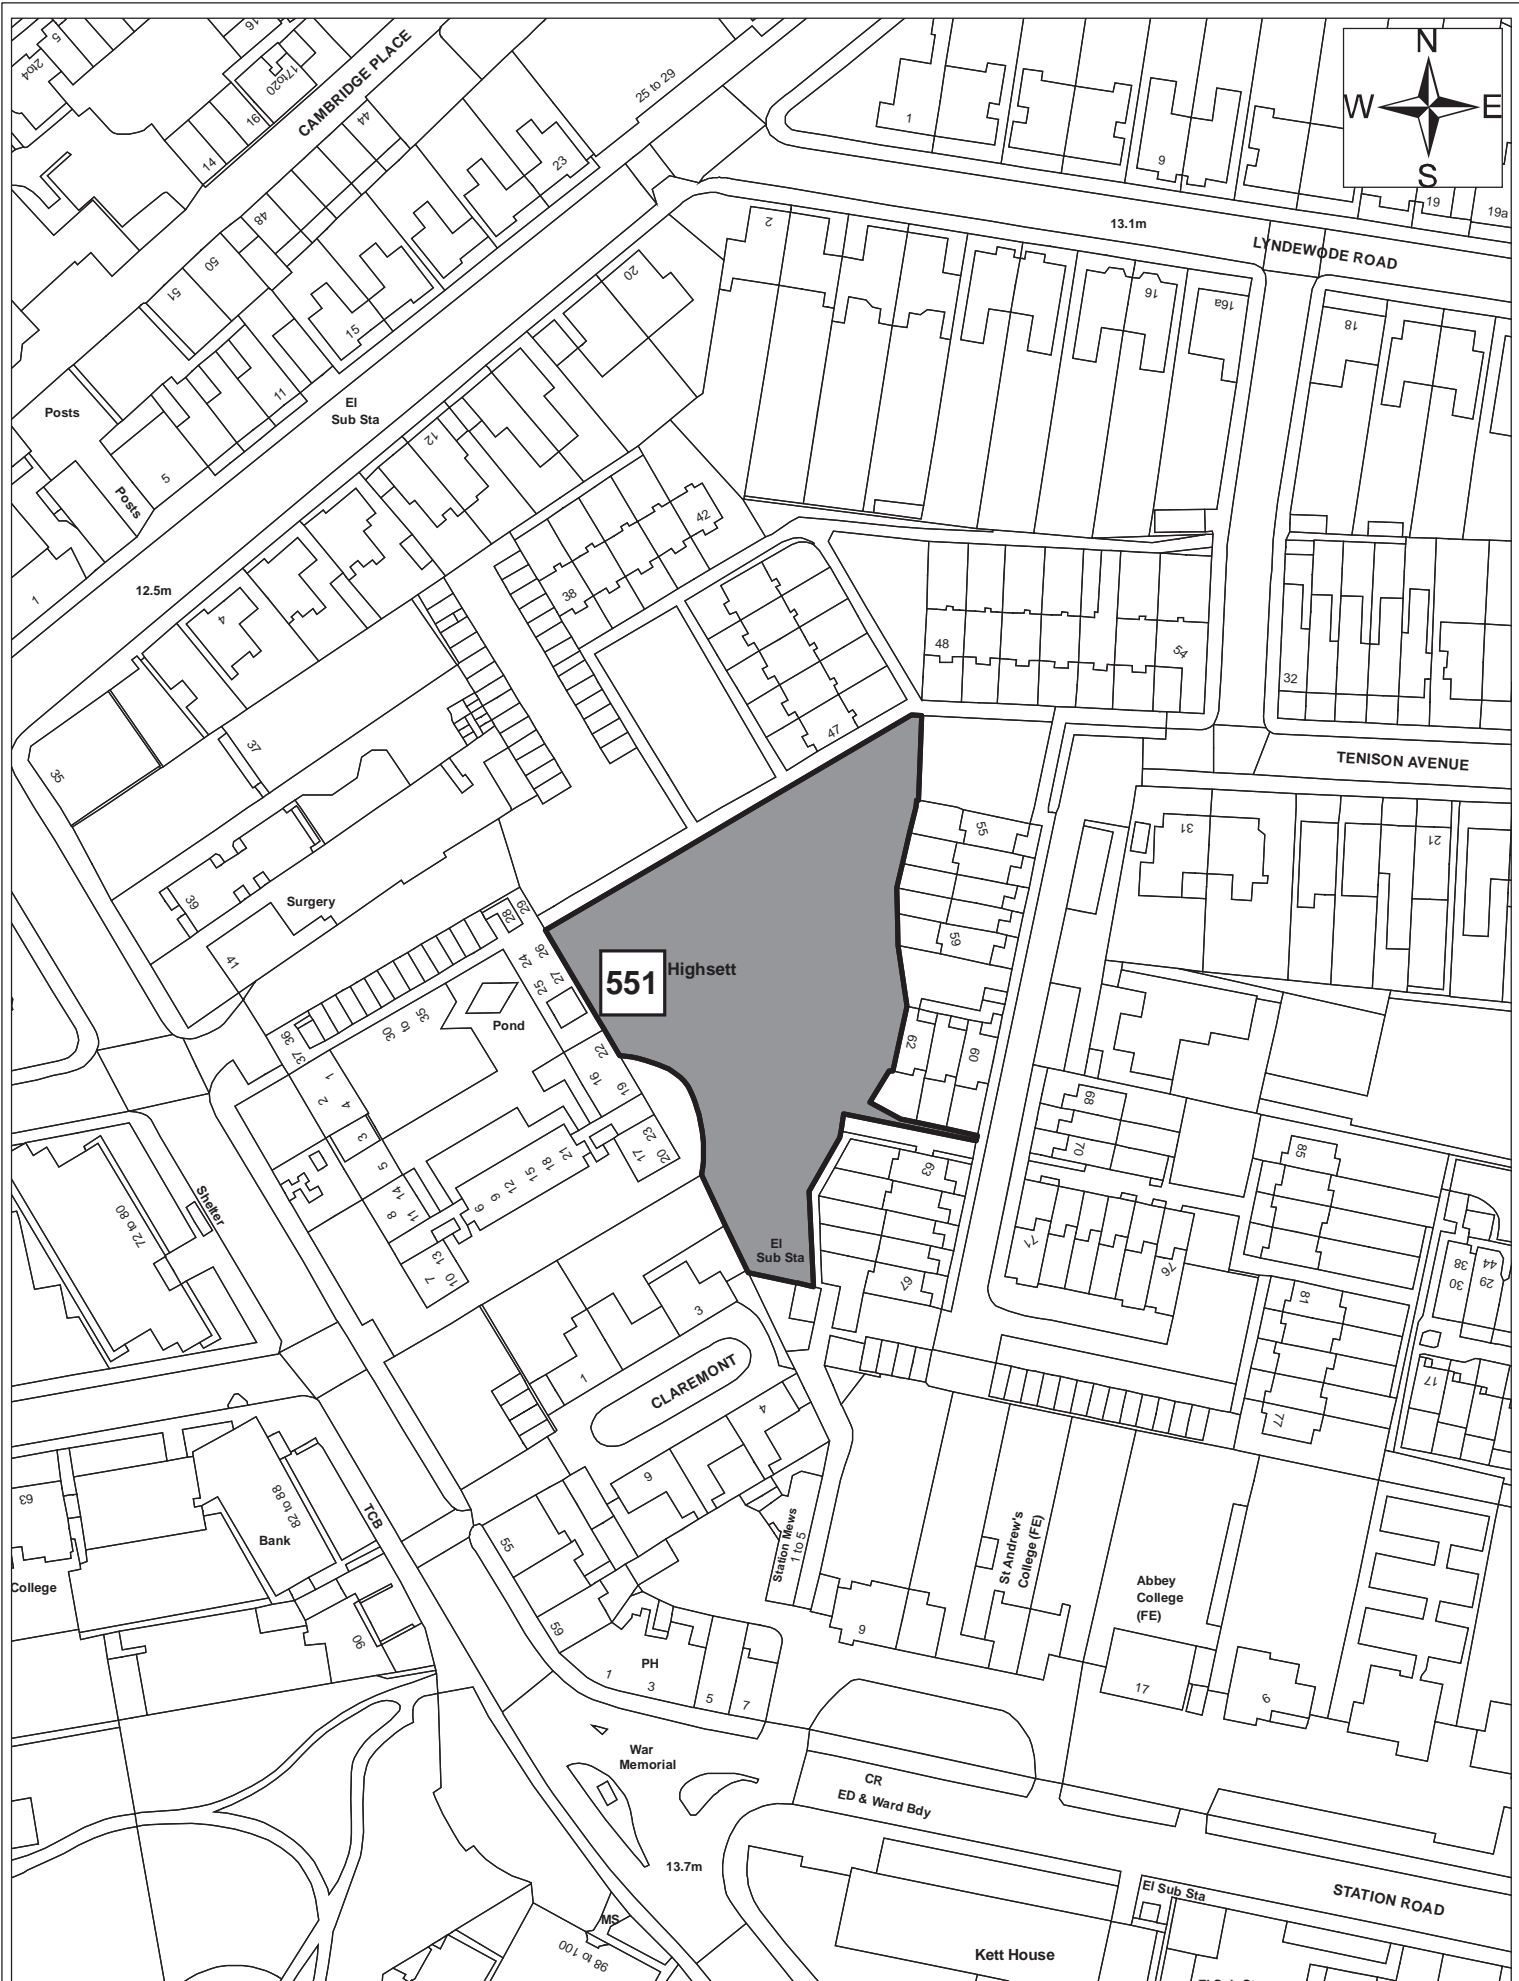

Site 551

© Crown copyright and database right 2011. Ordnance Survey Licence number 100019730.

Date:	1st September 2011
Produced by:	Matthew Merry
Section/Department:	Environment
Scale:	1:1,250