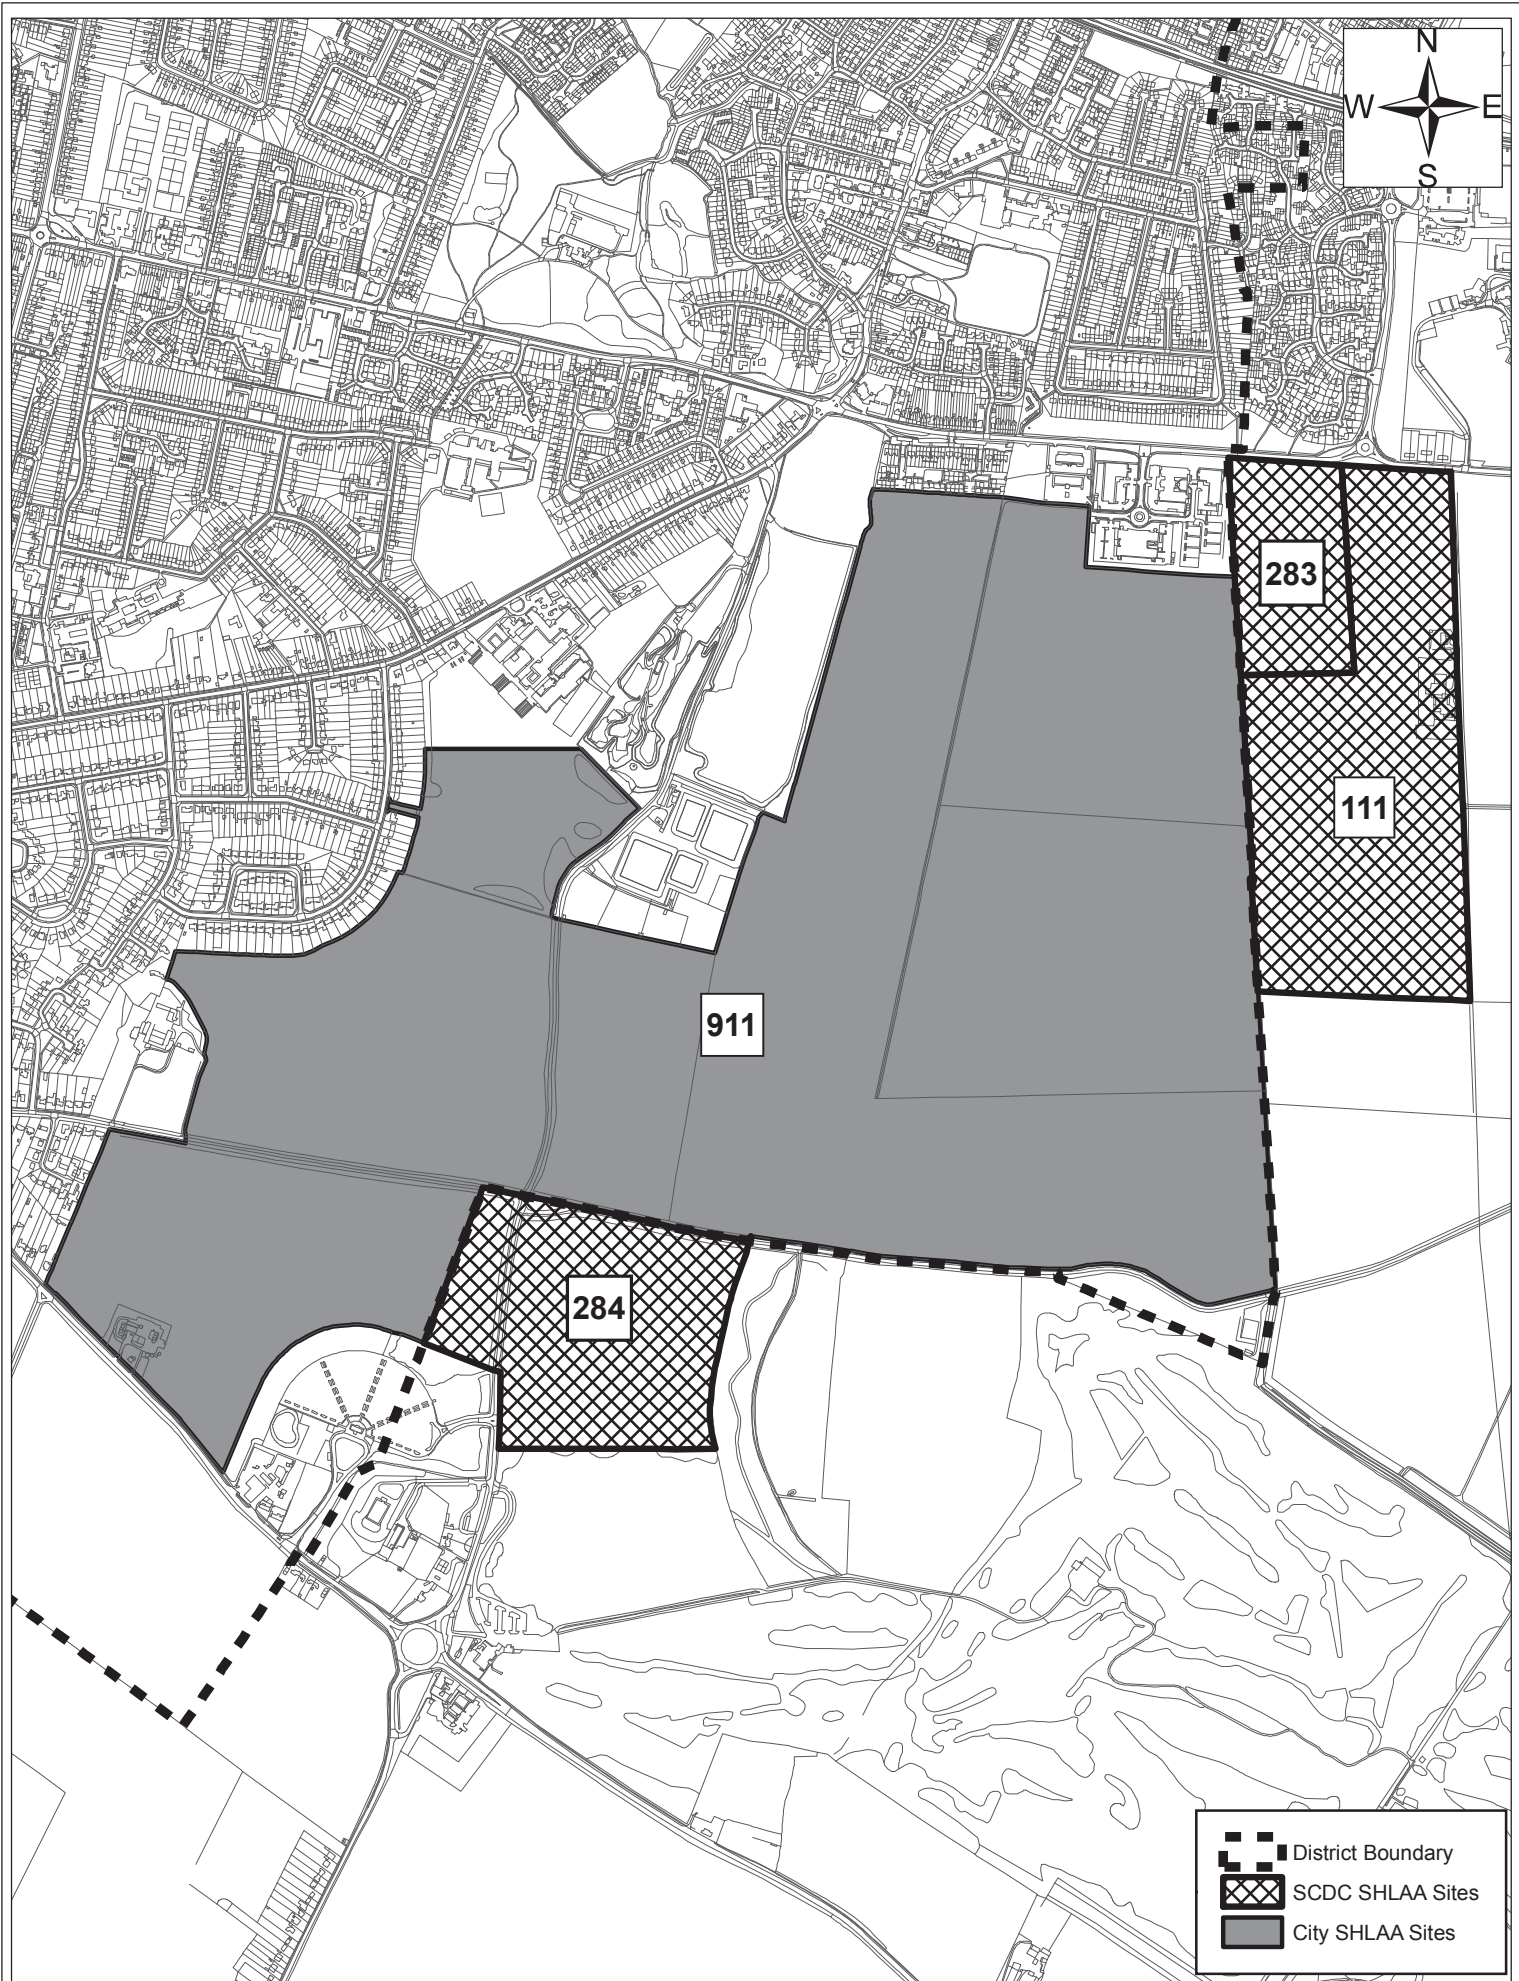

District Boundary
	SCDC SHLAA Sites
	City SHLAA Sites

Site 911, Site 111, Site 283, Site 284

Date: 8th December 2011
Produced by: Matthew Merry
Section/Department: Environment
Scale: 1:12,500