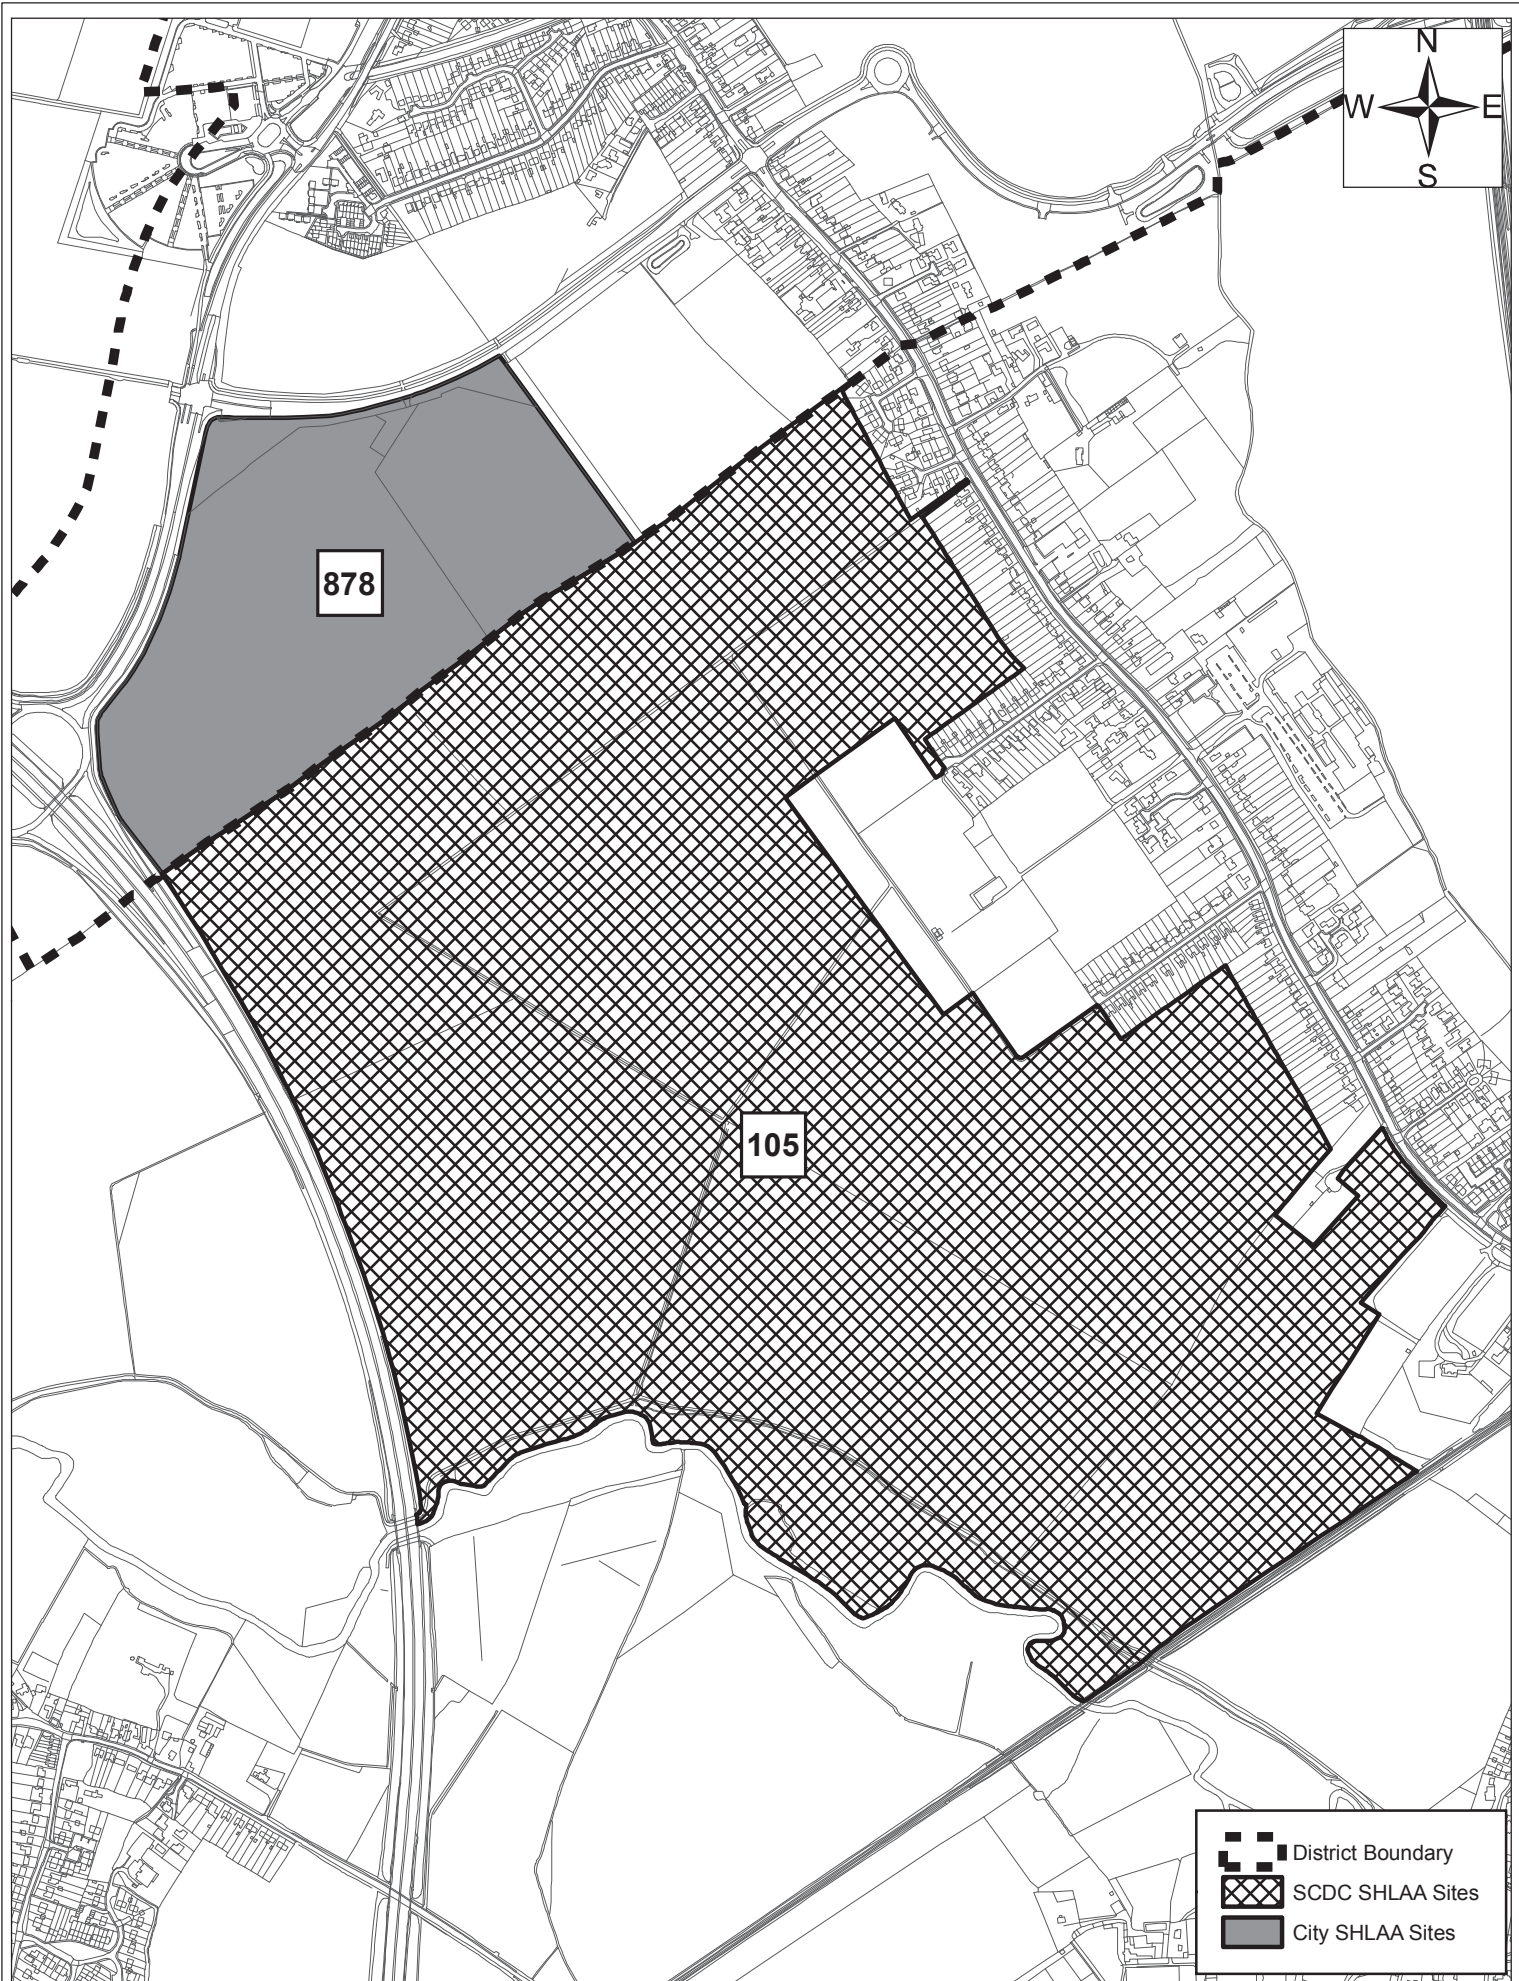

- District Boundary
- SCDC SHLAA Sites
- City SHLAA Sites

Site 878, Site 105

© Crown copyright and database right 2011. Ordnance Survey Licence number 100019730.

Date:	8th December 2011
Produced by:	Matthew Merry
Section/Department:	Environment
Scale:	1:10,000