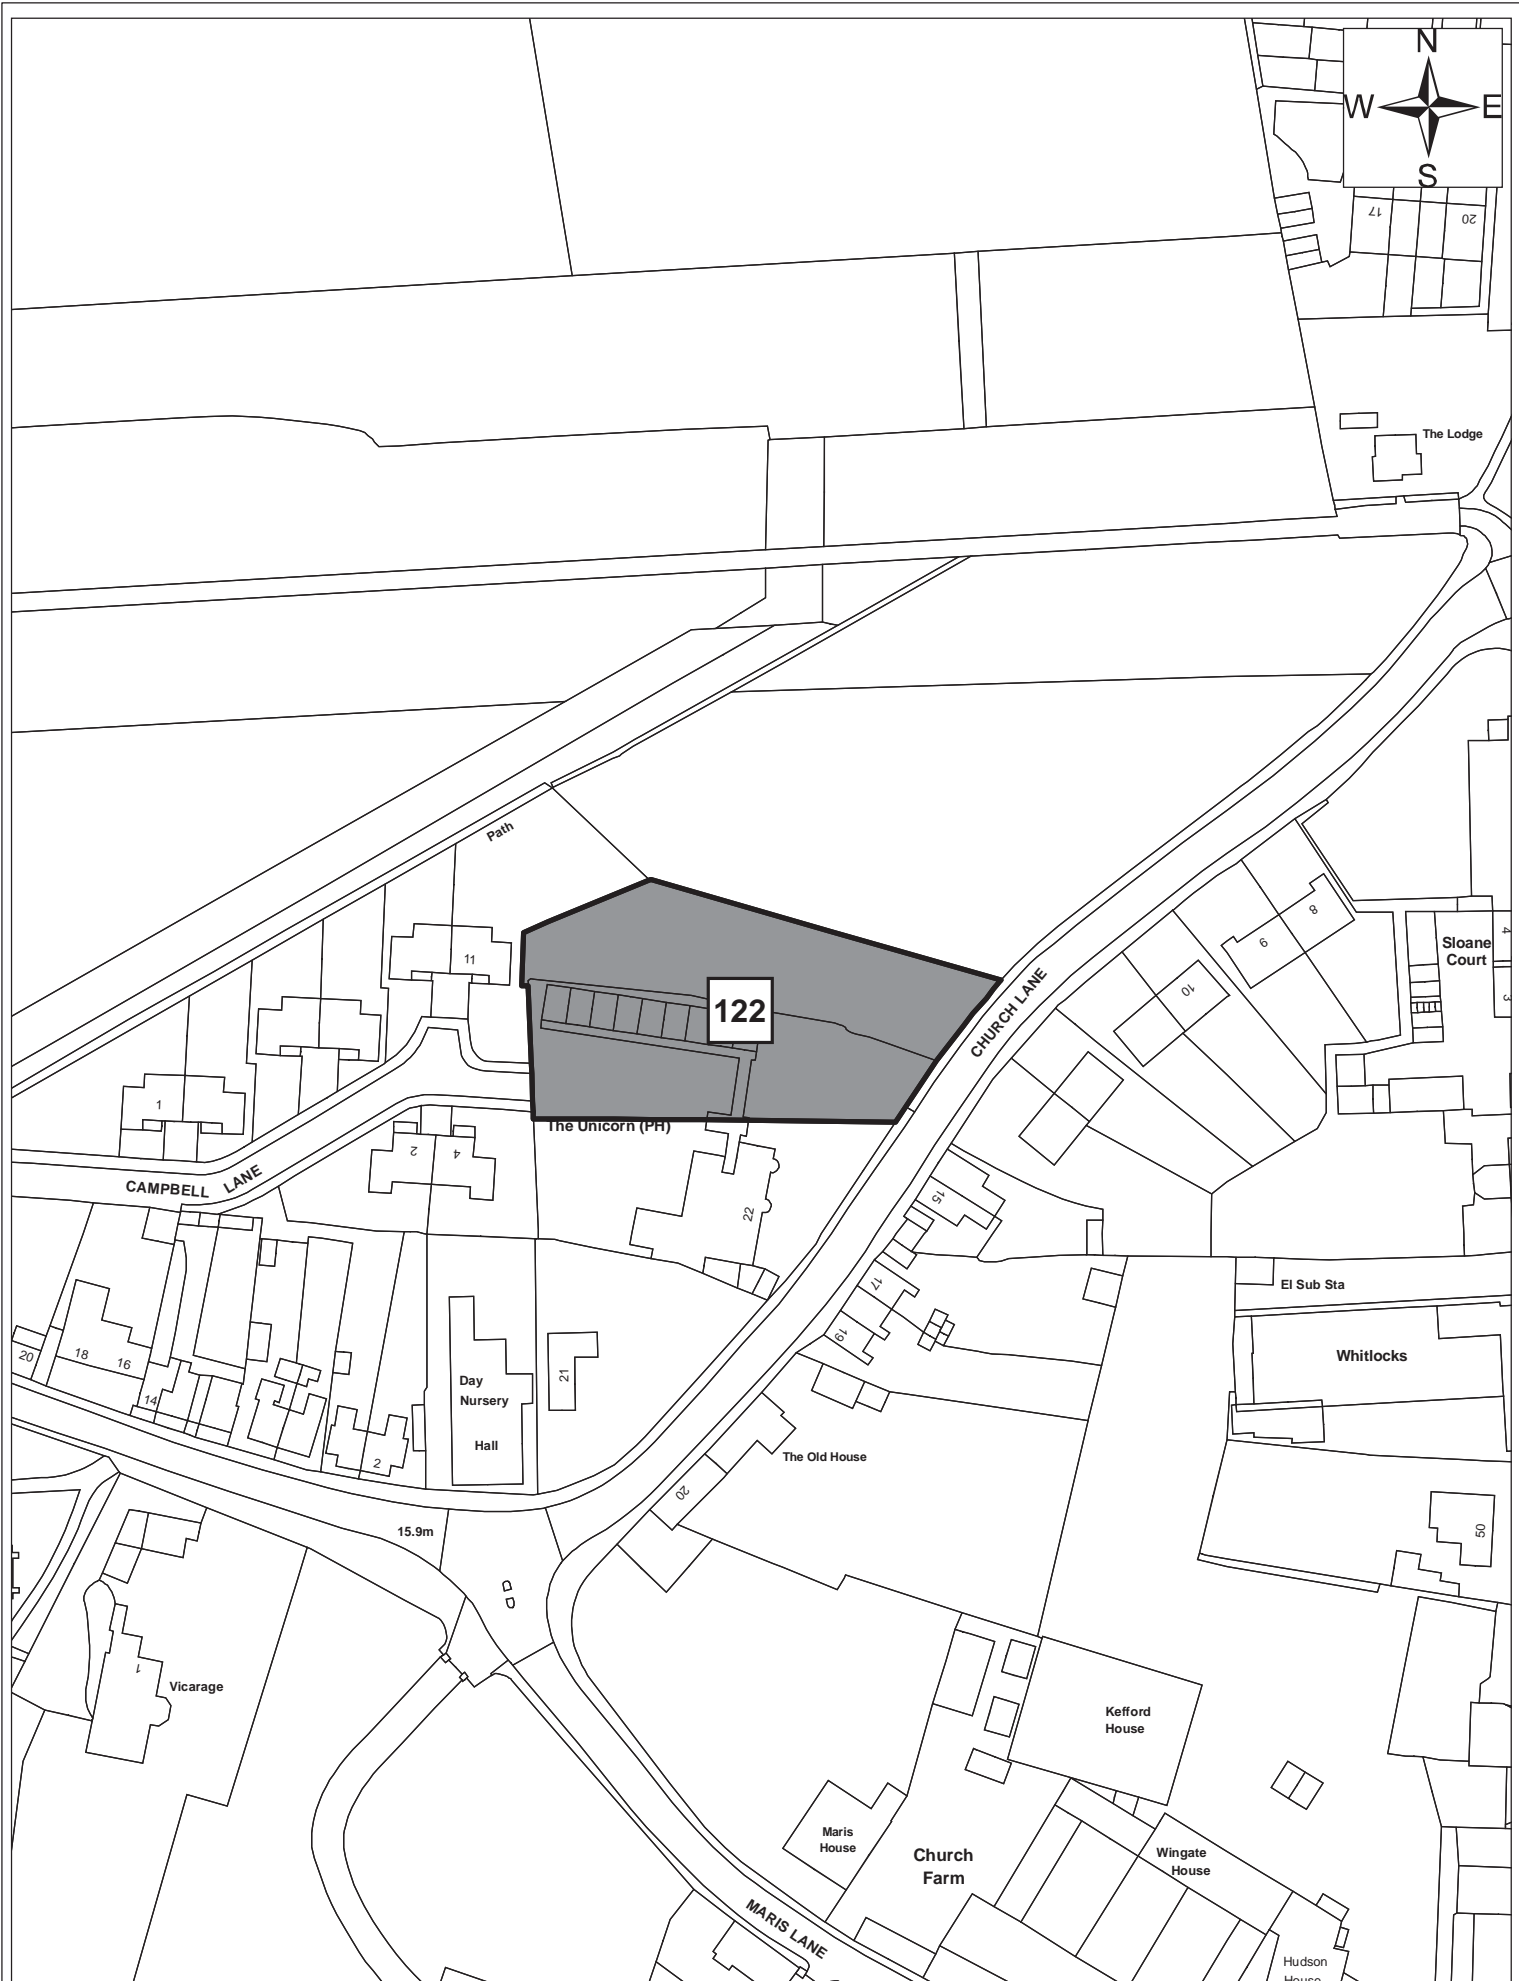

Site 122

© Crown copyright and database right 2011. Ordnance Survey Licence number 100019730.

Date:	1st September 2011
Produced by:	Matthew Merry
Section/Department:	Environment
Scale:	1:1,250