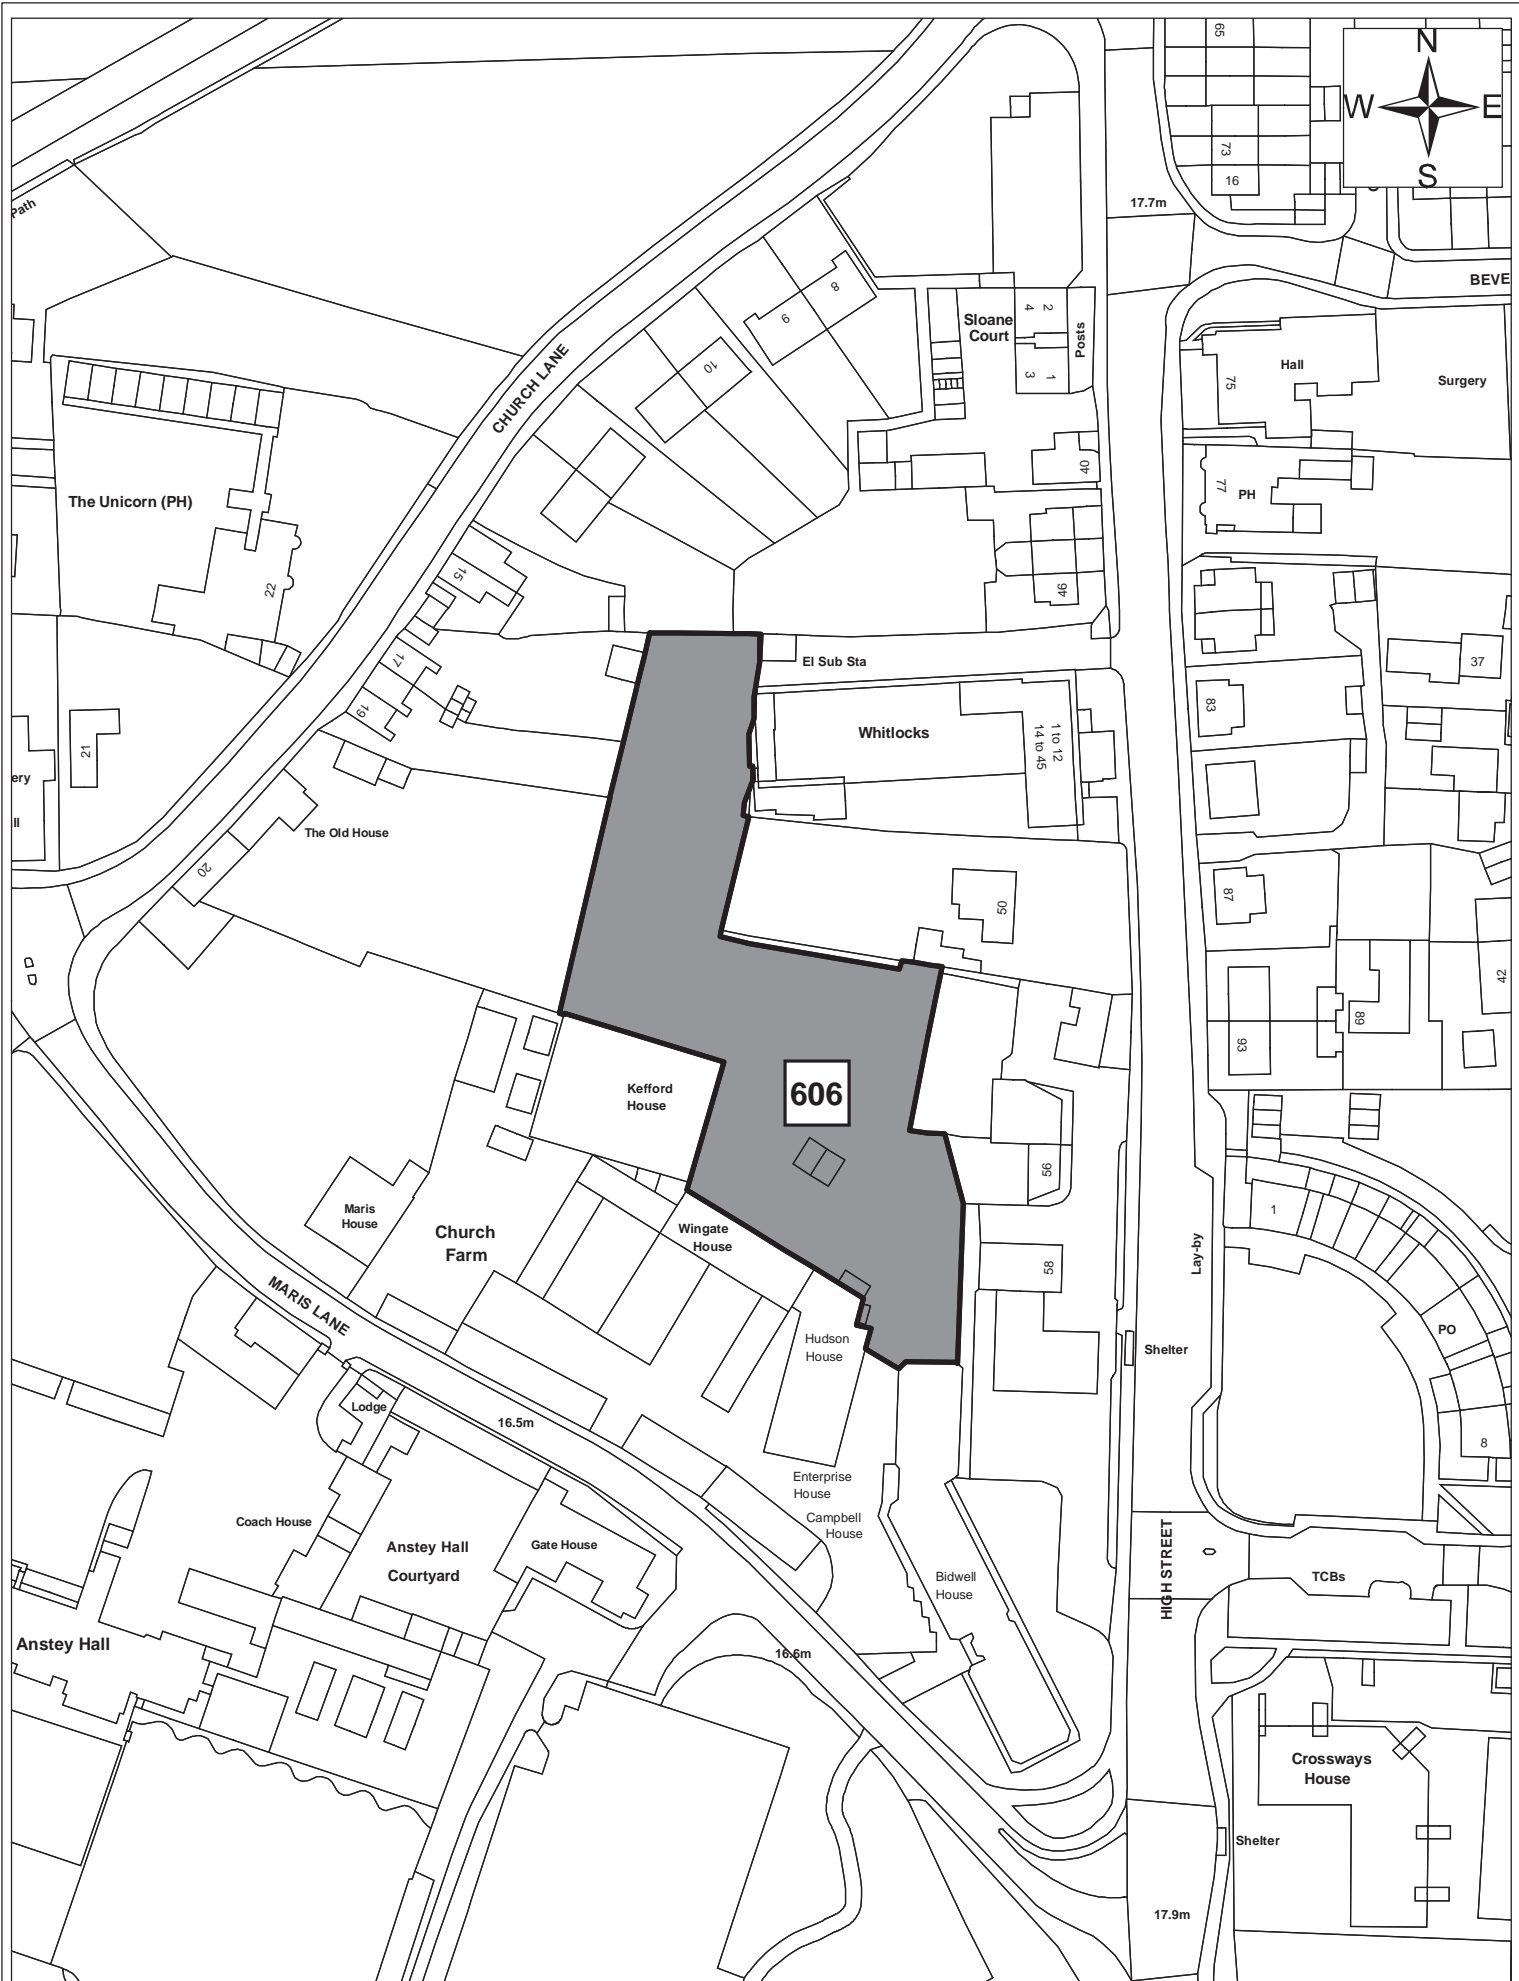

Site 606

© Crown copyright and database right 2011. Ordnance Survey Licence number 100019730.

Date:	1st September 2011
Produced by:	Matthew Merry
Section/Department:	Environment
Scale:	1:1,250