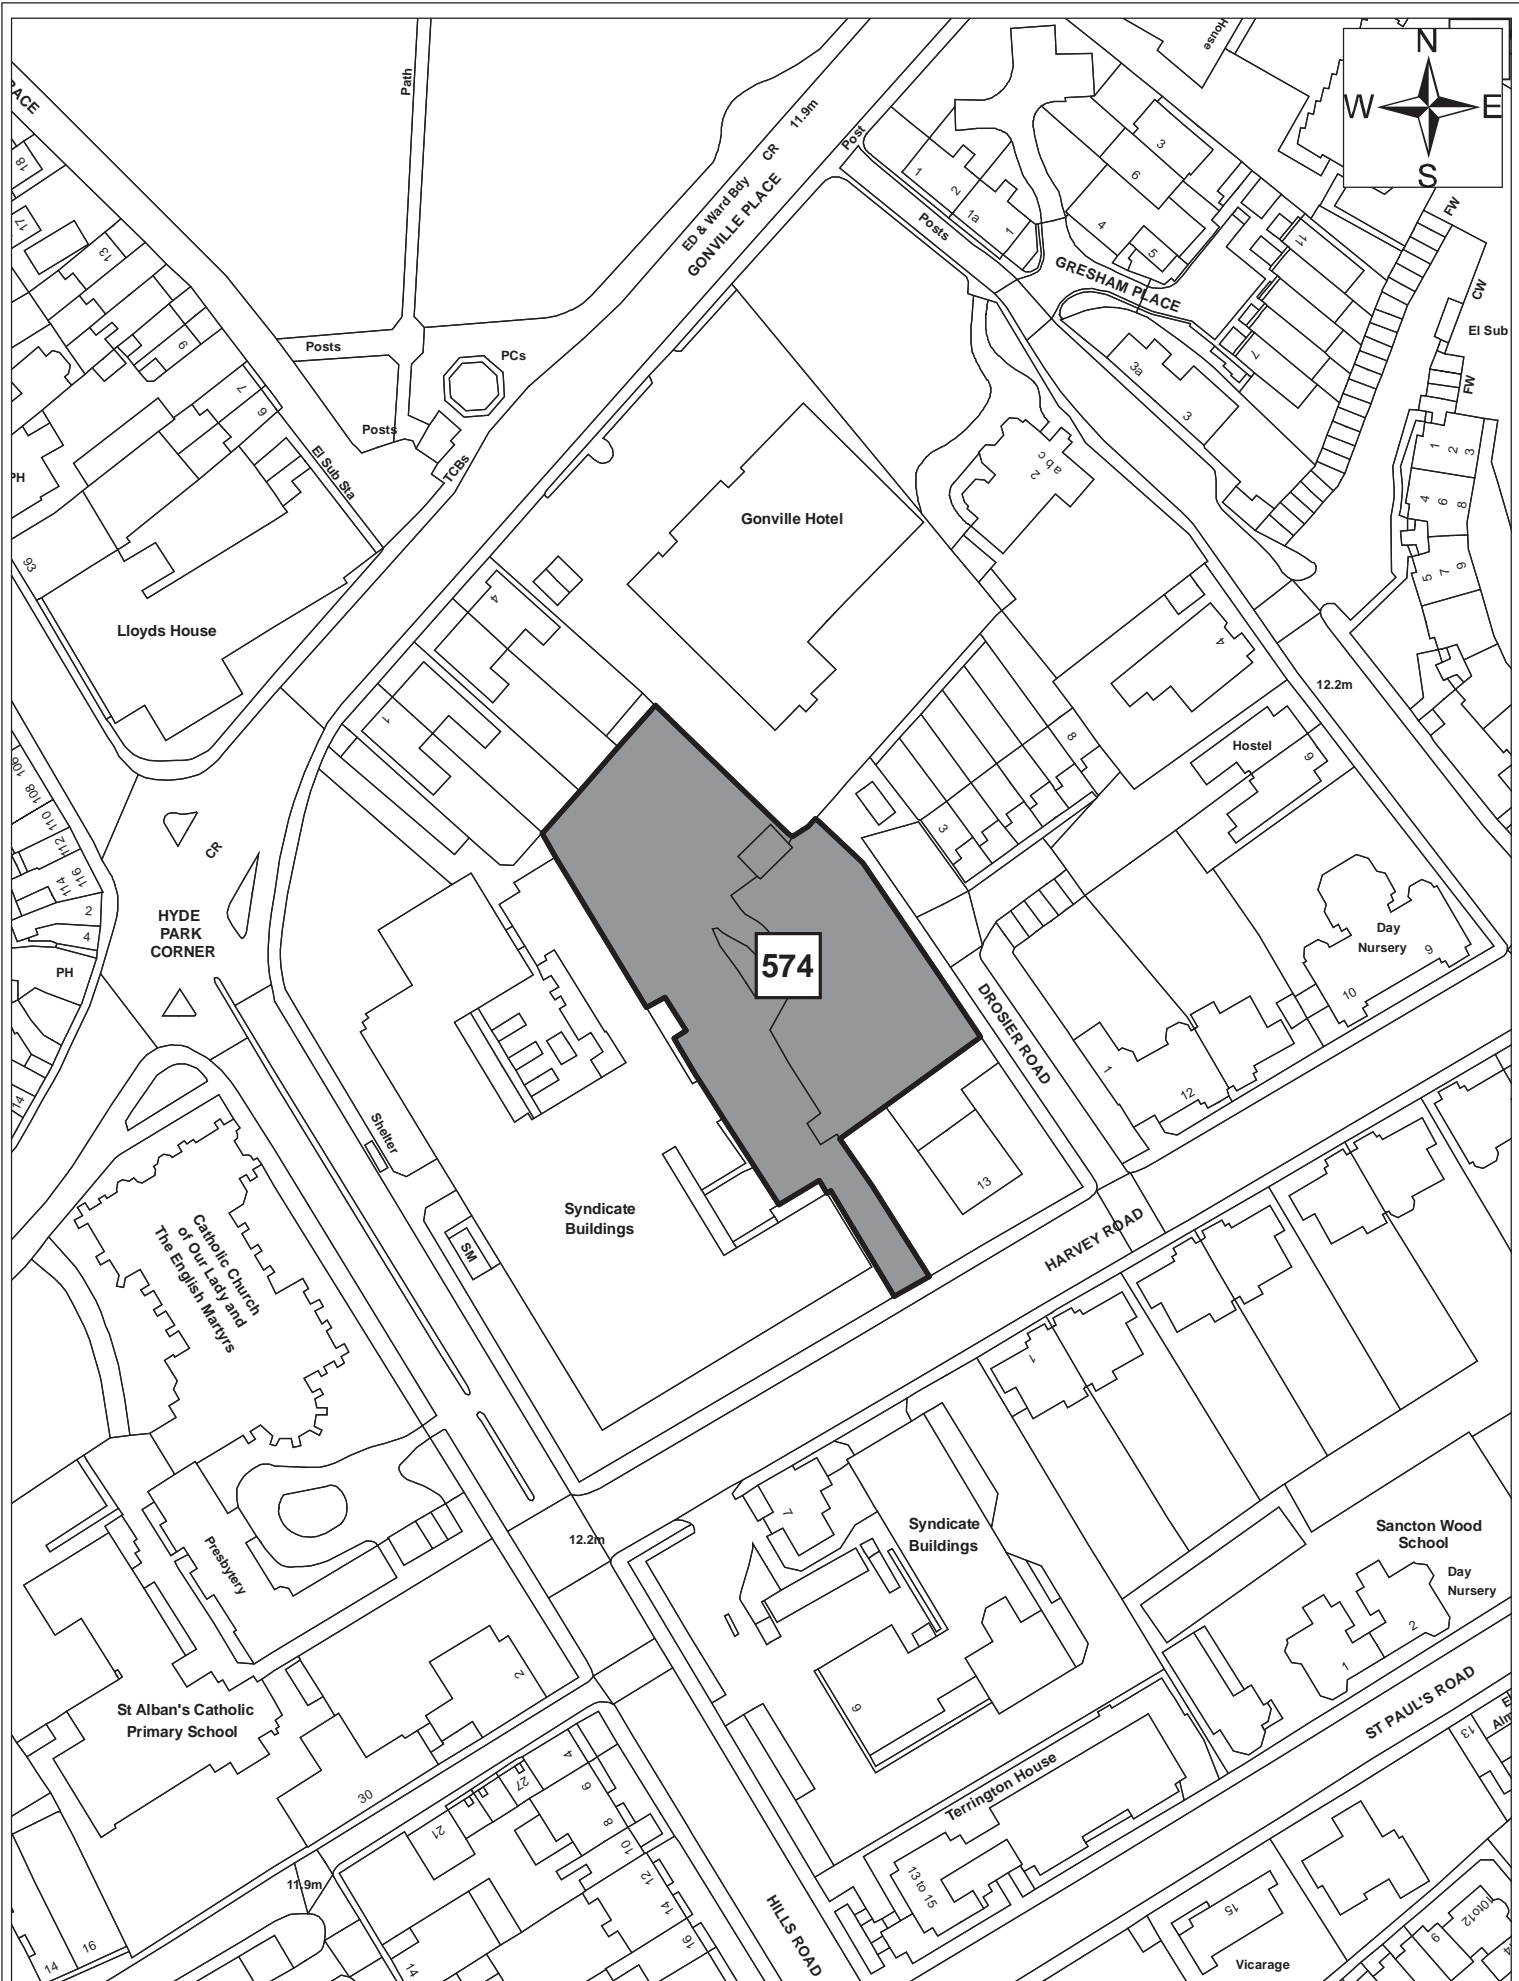

Site 574

© Crown copyright and database right 2011. Ordnance Survey Licence number 100019730.

Date:	1st September 2011
Produced by:	Matthew Merry
Section/Department:	Environment
Scale:	1:1,250