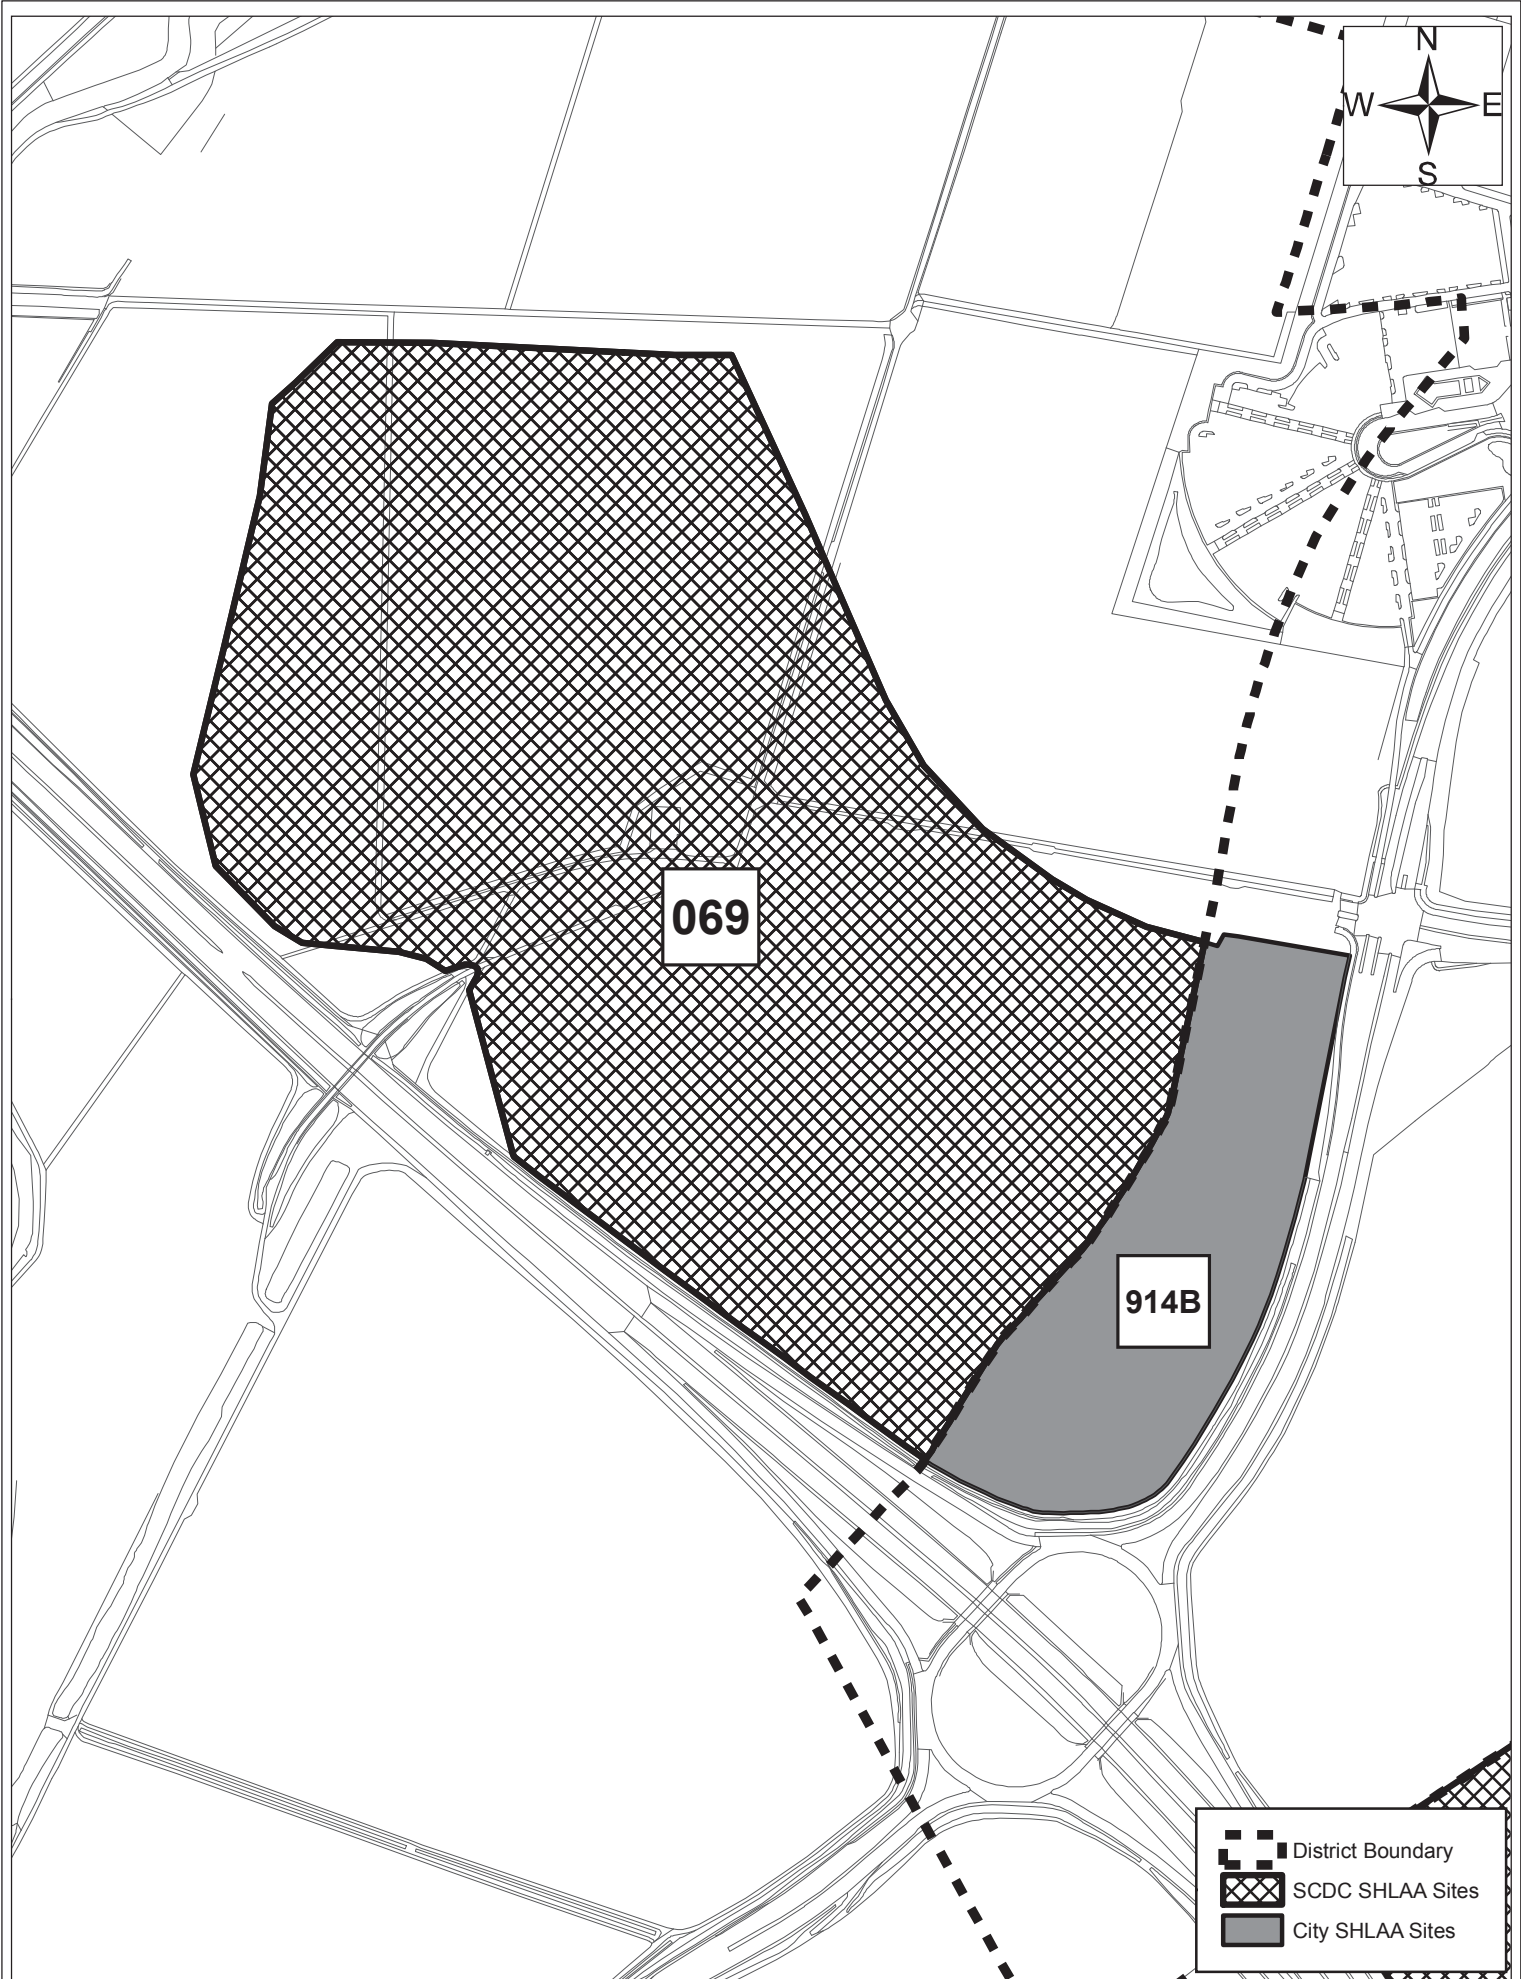

- District Boundary
- SCDC SHLAA Sites
- City SHLAA Sites

Site 914B, Site 069

© Crown copyright and database right 2011. Ordnance Survey Licence number 100019730.

Date:	8th December 2011
Produced by:	Matthew Merry
Section/Department:	Environment
Scale:	1:5,000