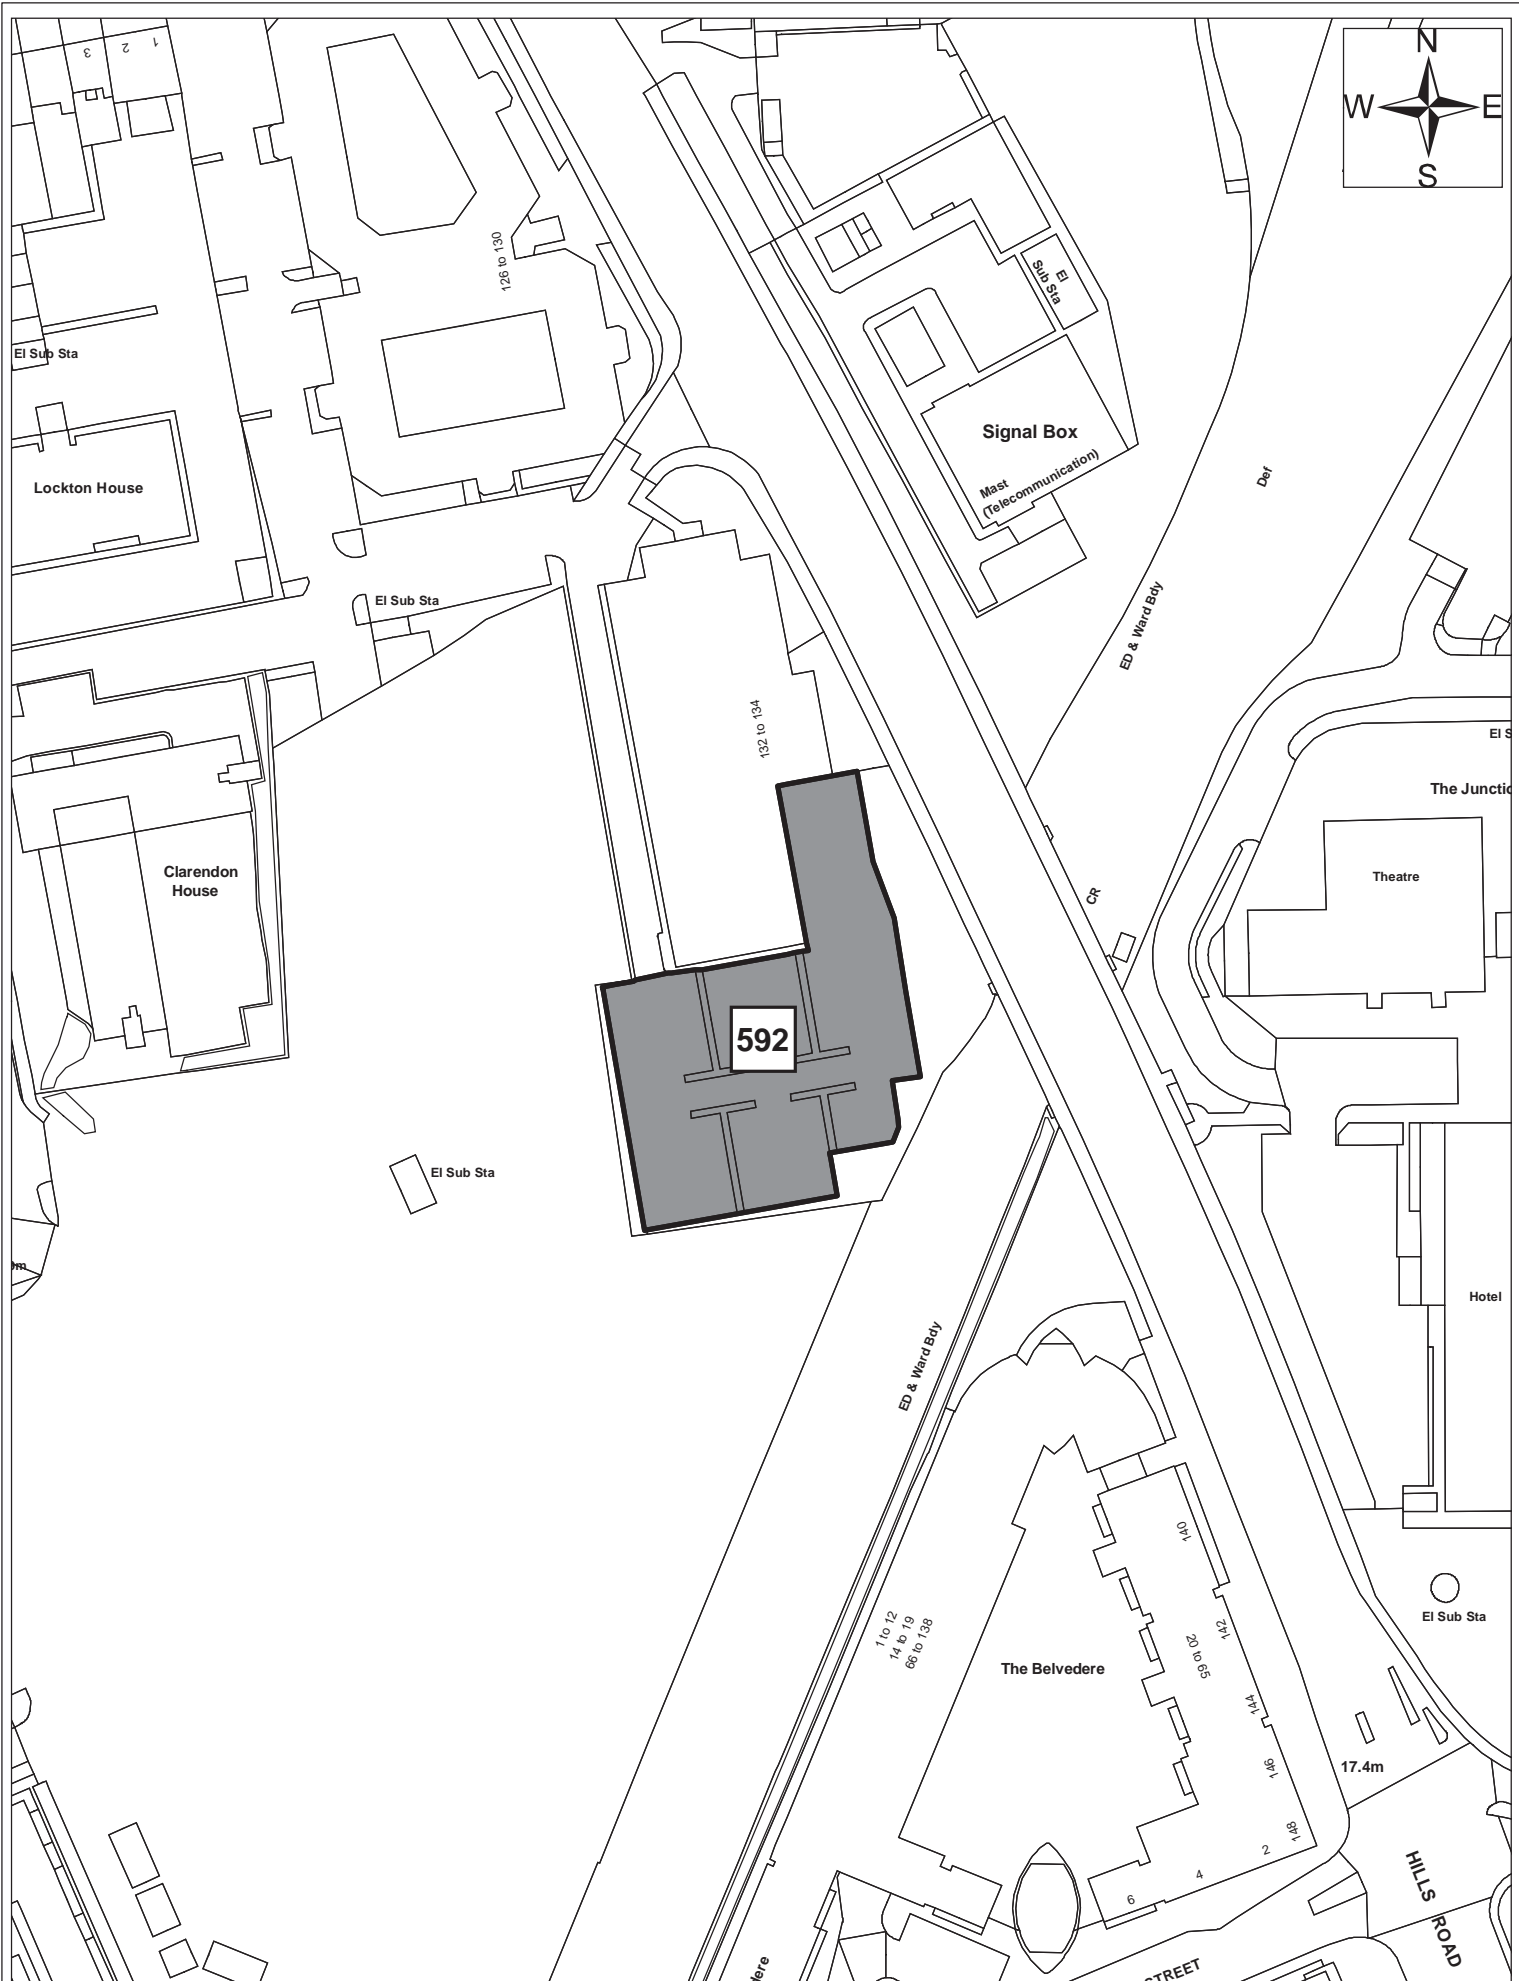

Site 582

© Crown copyright and database right 2011. Ordnance Survey Licence number 100019730.

Date:	1st September 2011
Produced by:	Matthew Merry
Section/Department:	Environment
Scale:	1:1,250

Site 587

Date:	1st September 2011
Produced by:	Matthew Merry
Section/Department:	Environment
Scale:	1:1,250