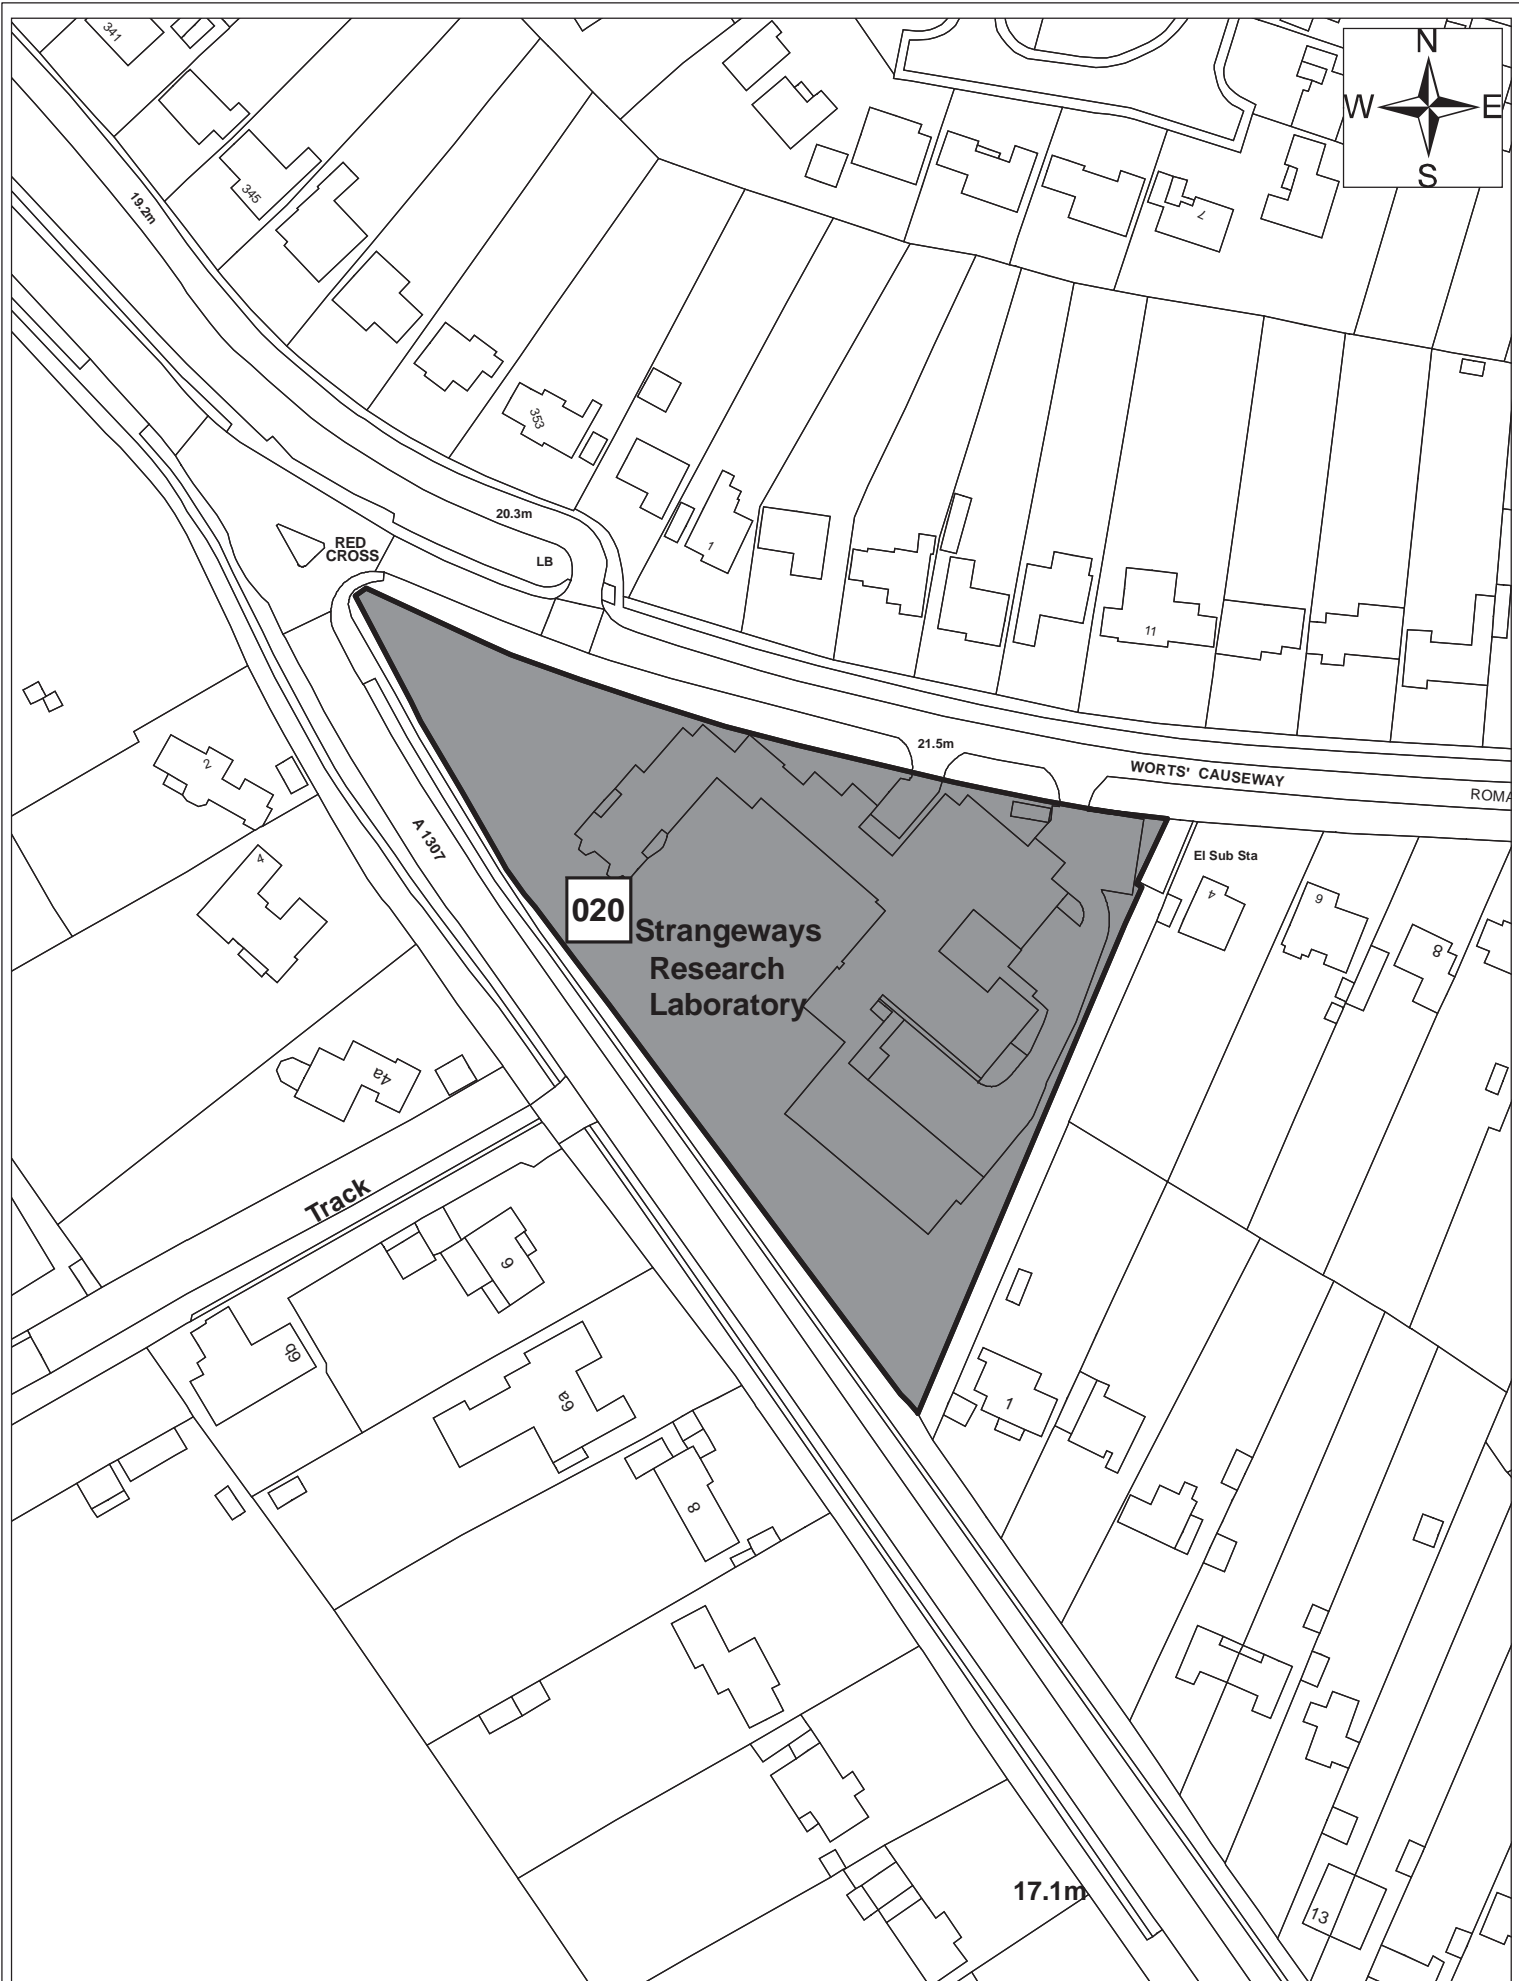

Site 020

Date:	1st September 2011
Produced by:	Matthew Merry
Section/Department:	Environment
Scale:	1:1,250