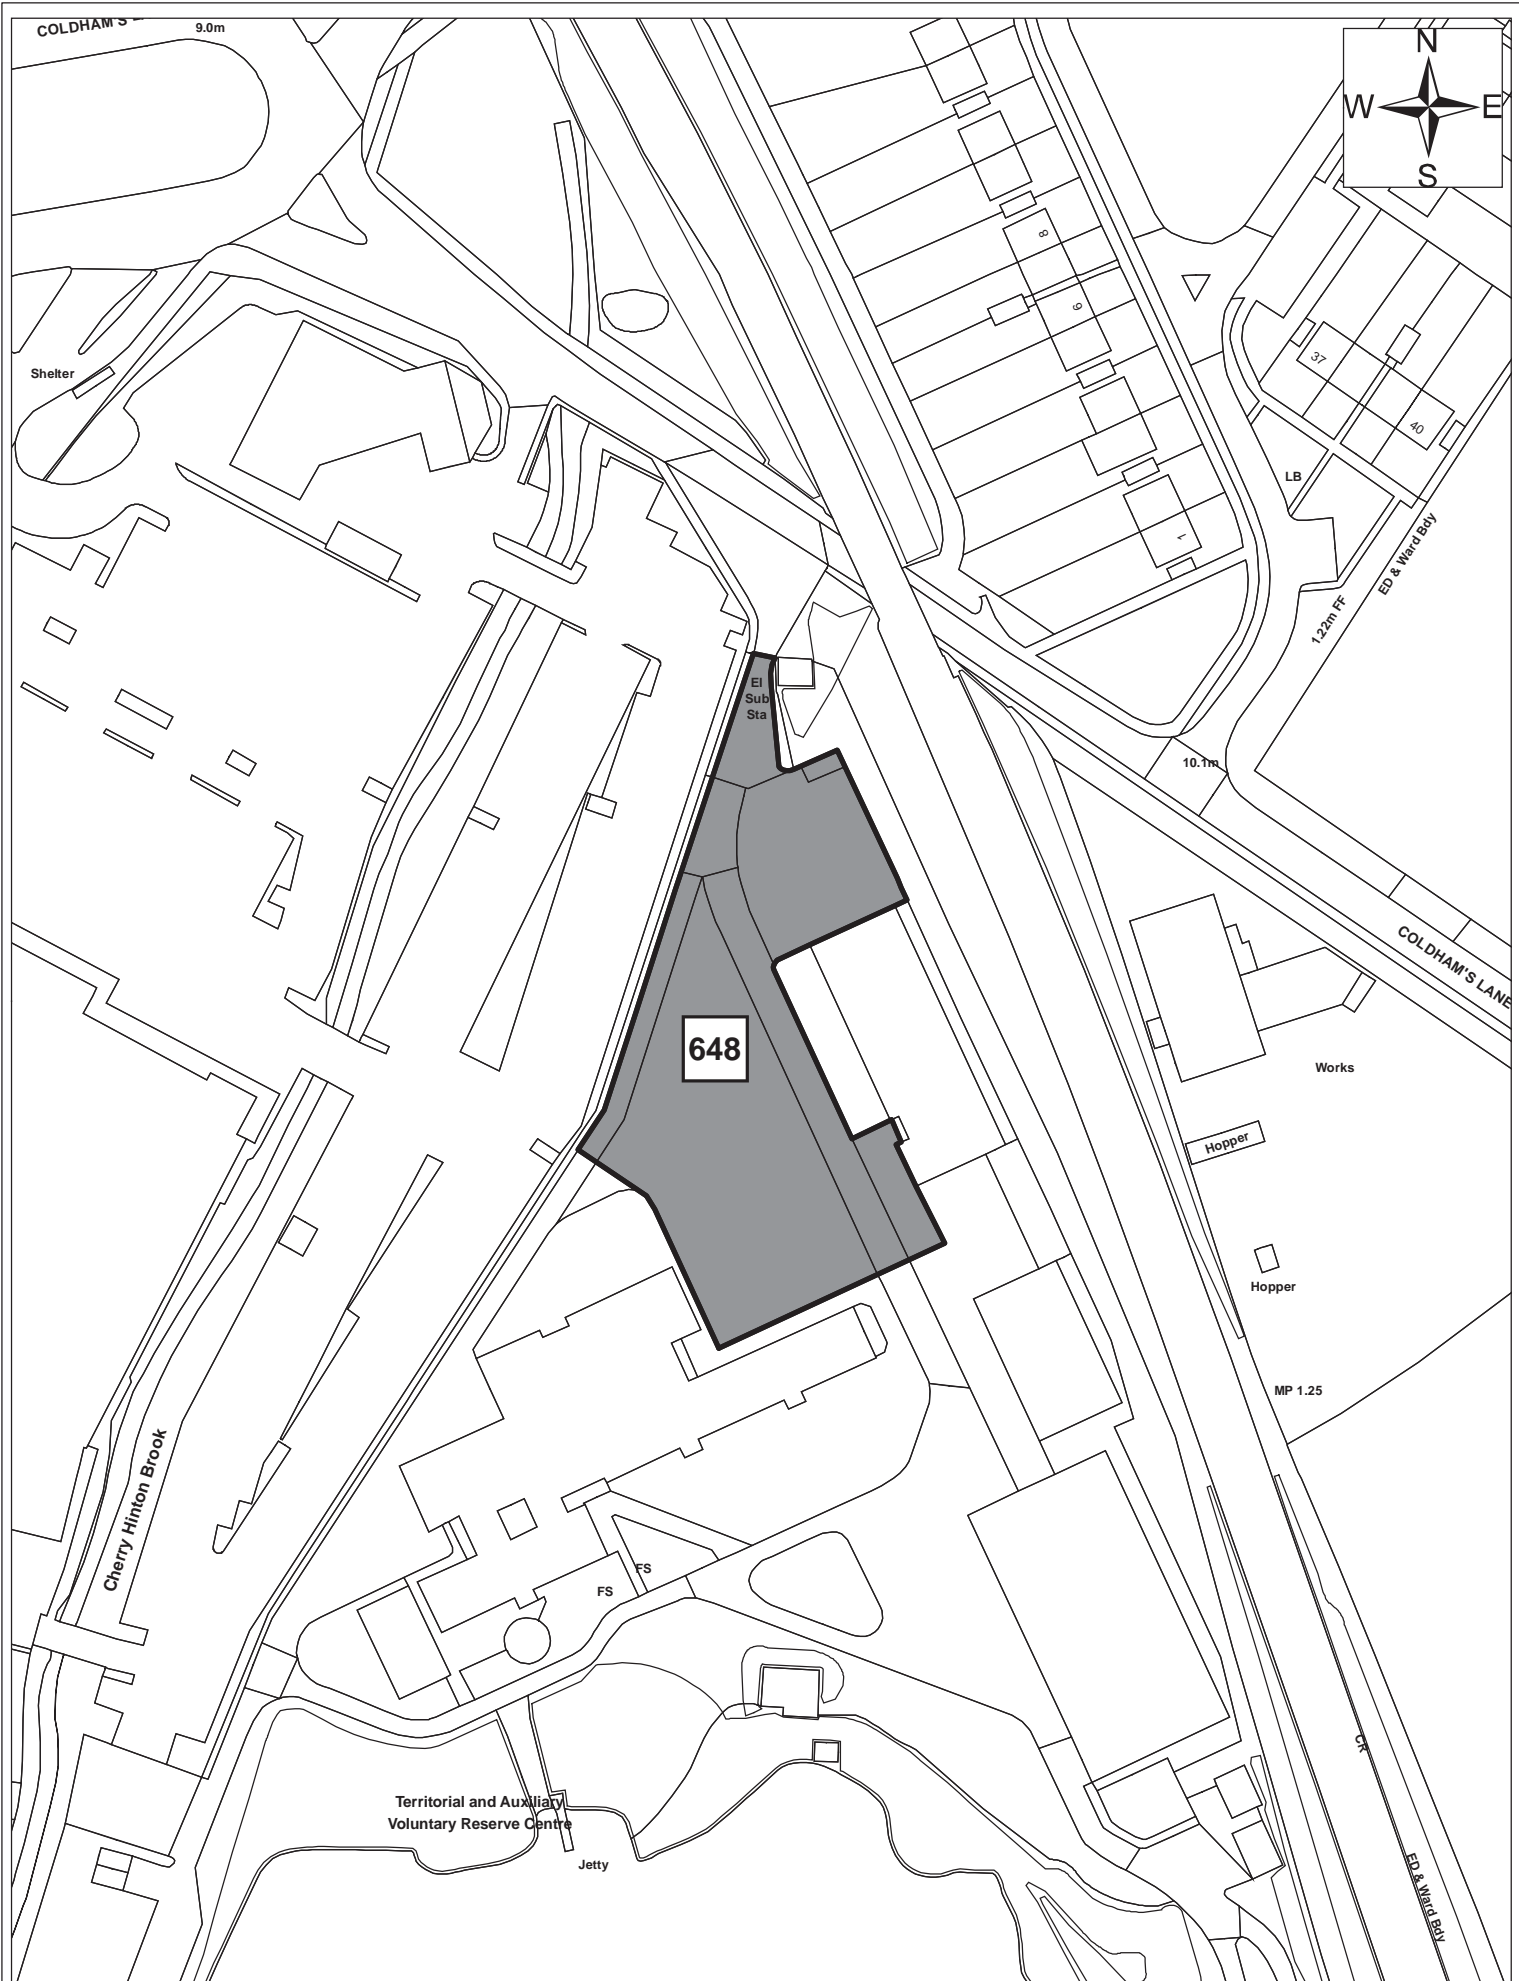

Site 648

© Crown copyright and database right 2011. Ordnance Survey Licence number 100019730.

Date:	1st September 2011
Produced by:	Matthew Merry
Section/Department:	Environment
Scale:	1:1,250