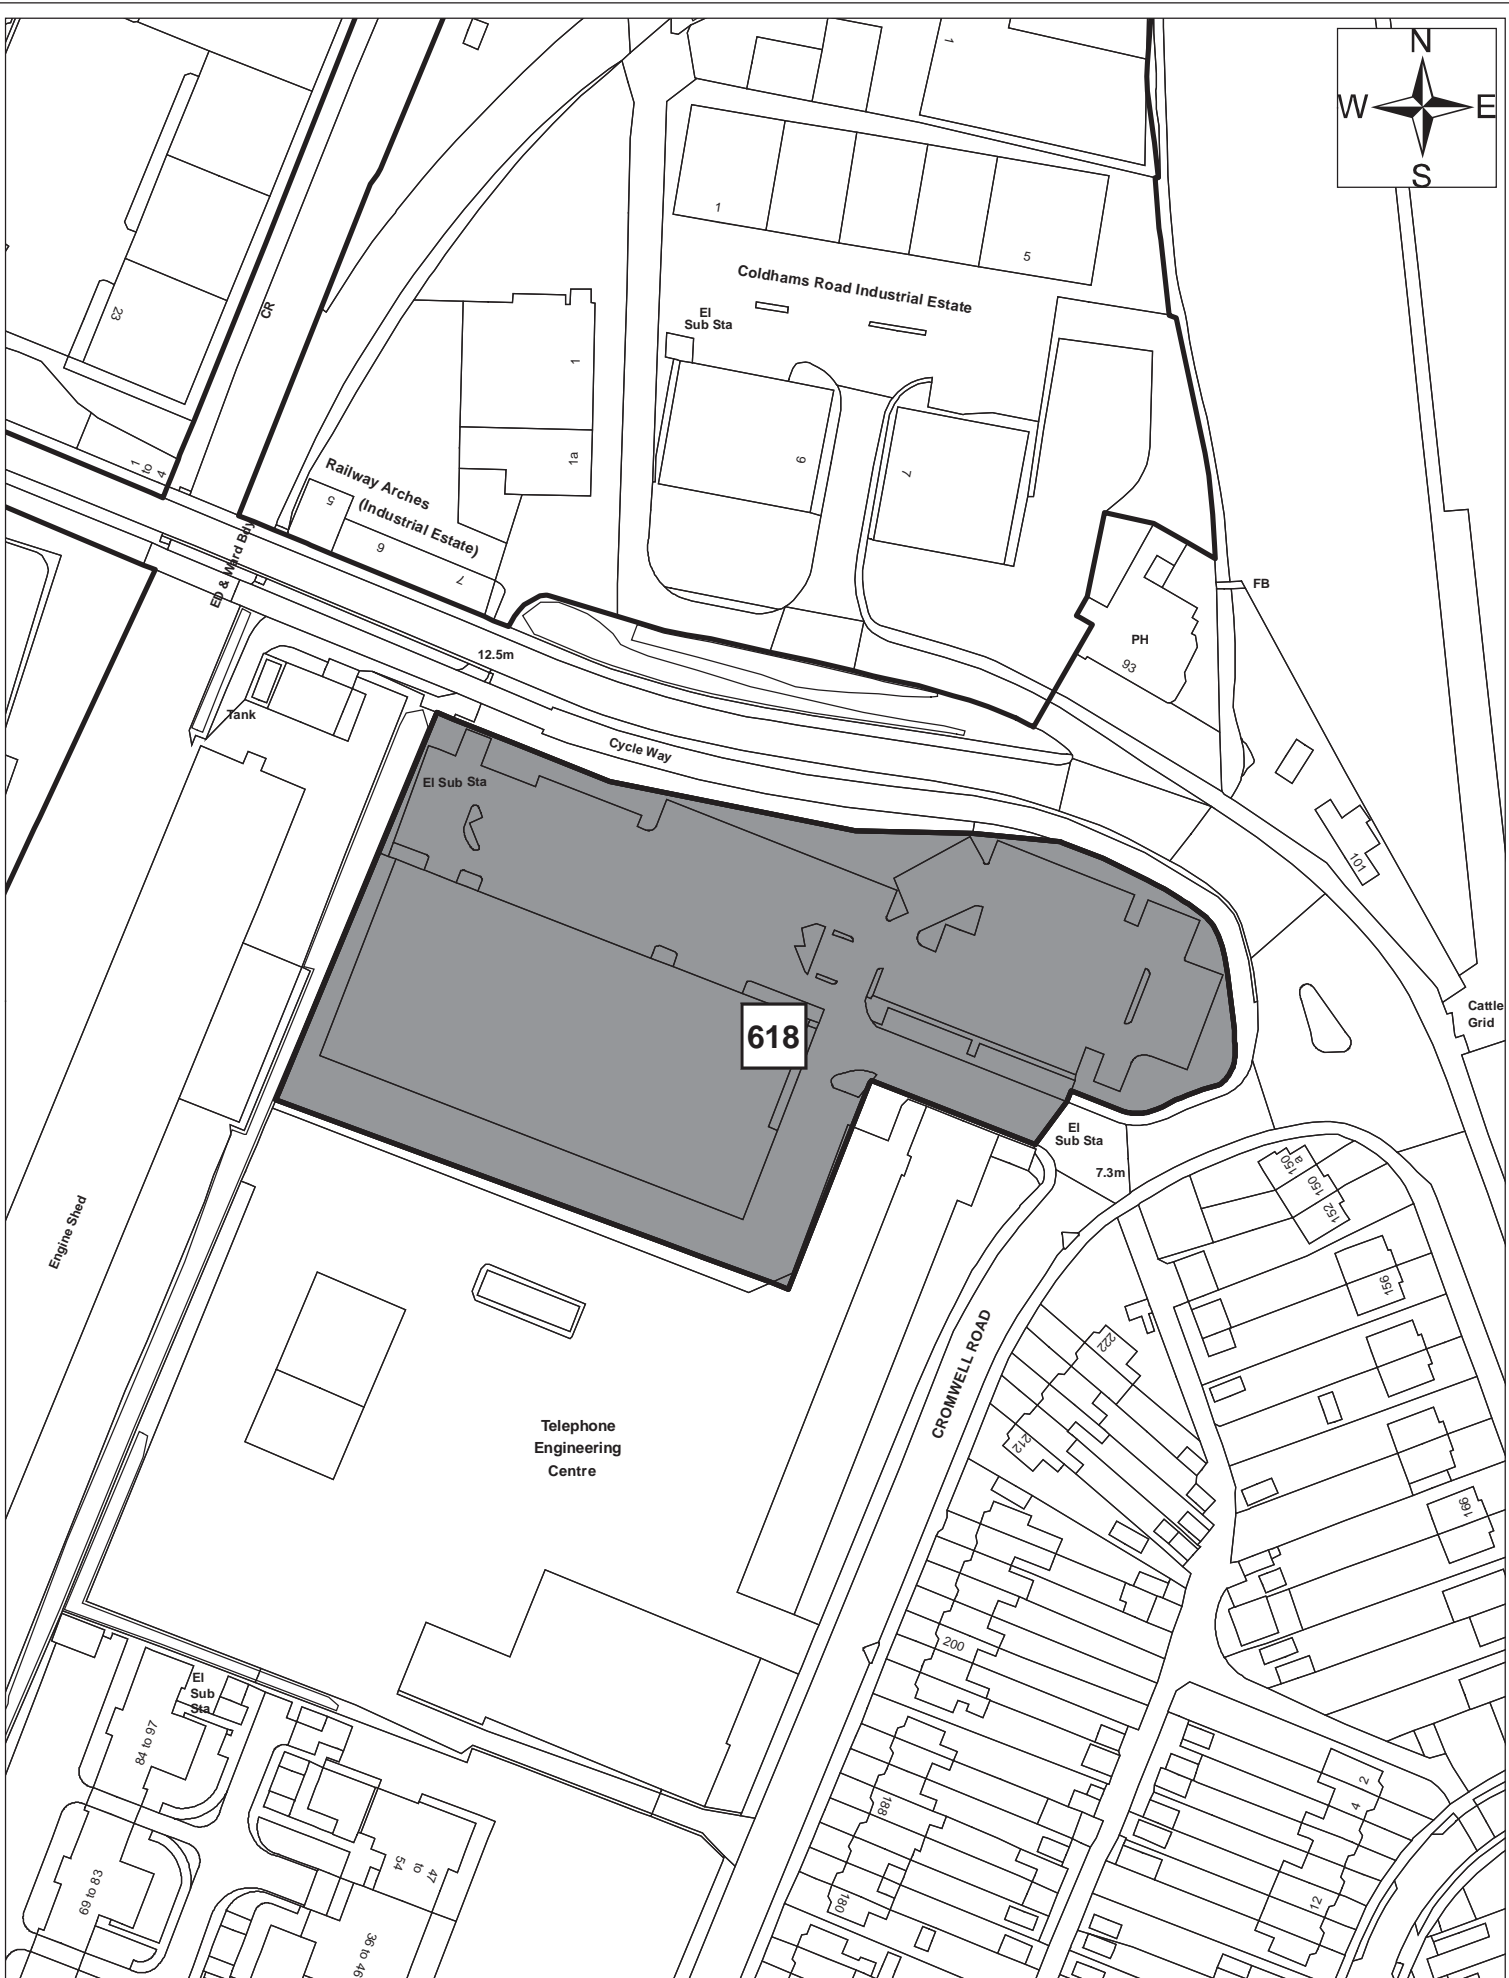

Site 617

© Crown copyright and database right 2011. Ordnance Survey Licence number 100019730.

Date:	1st September 2011
Produced by:	Matthew Merry
Section/Department:	Environment
Scale:	1:2,000

618

Site 618