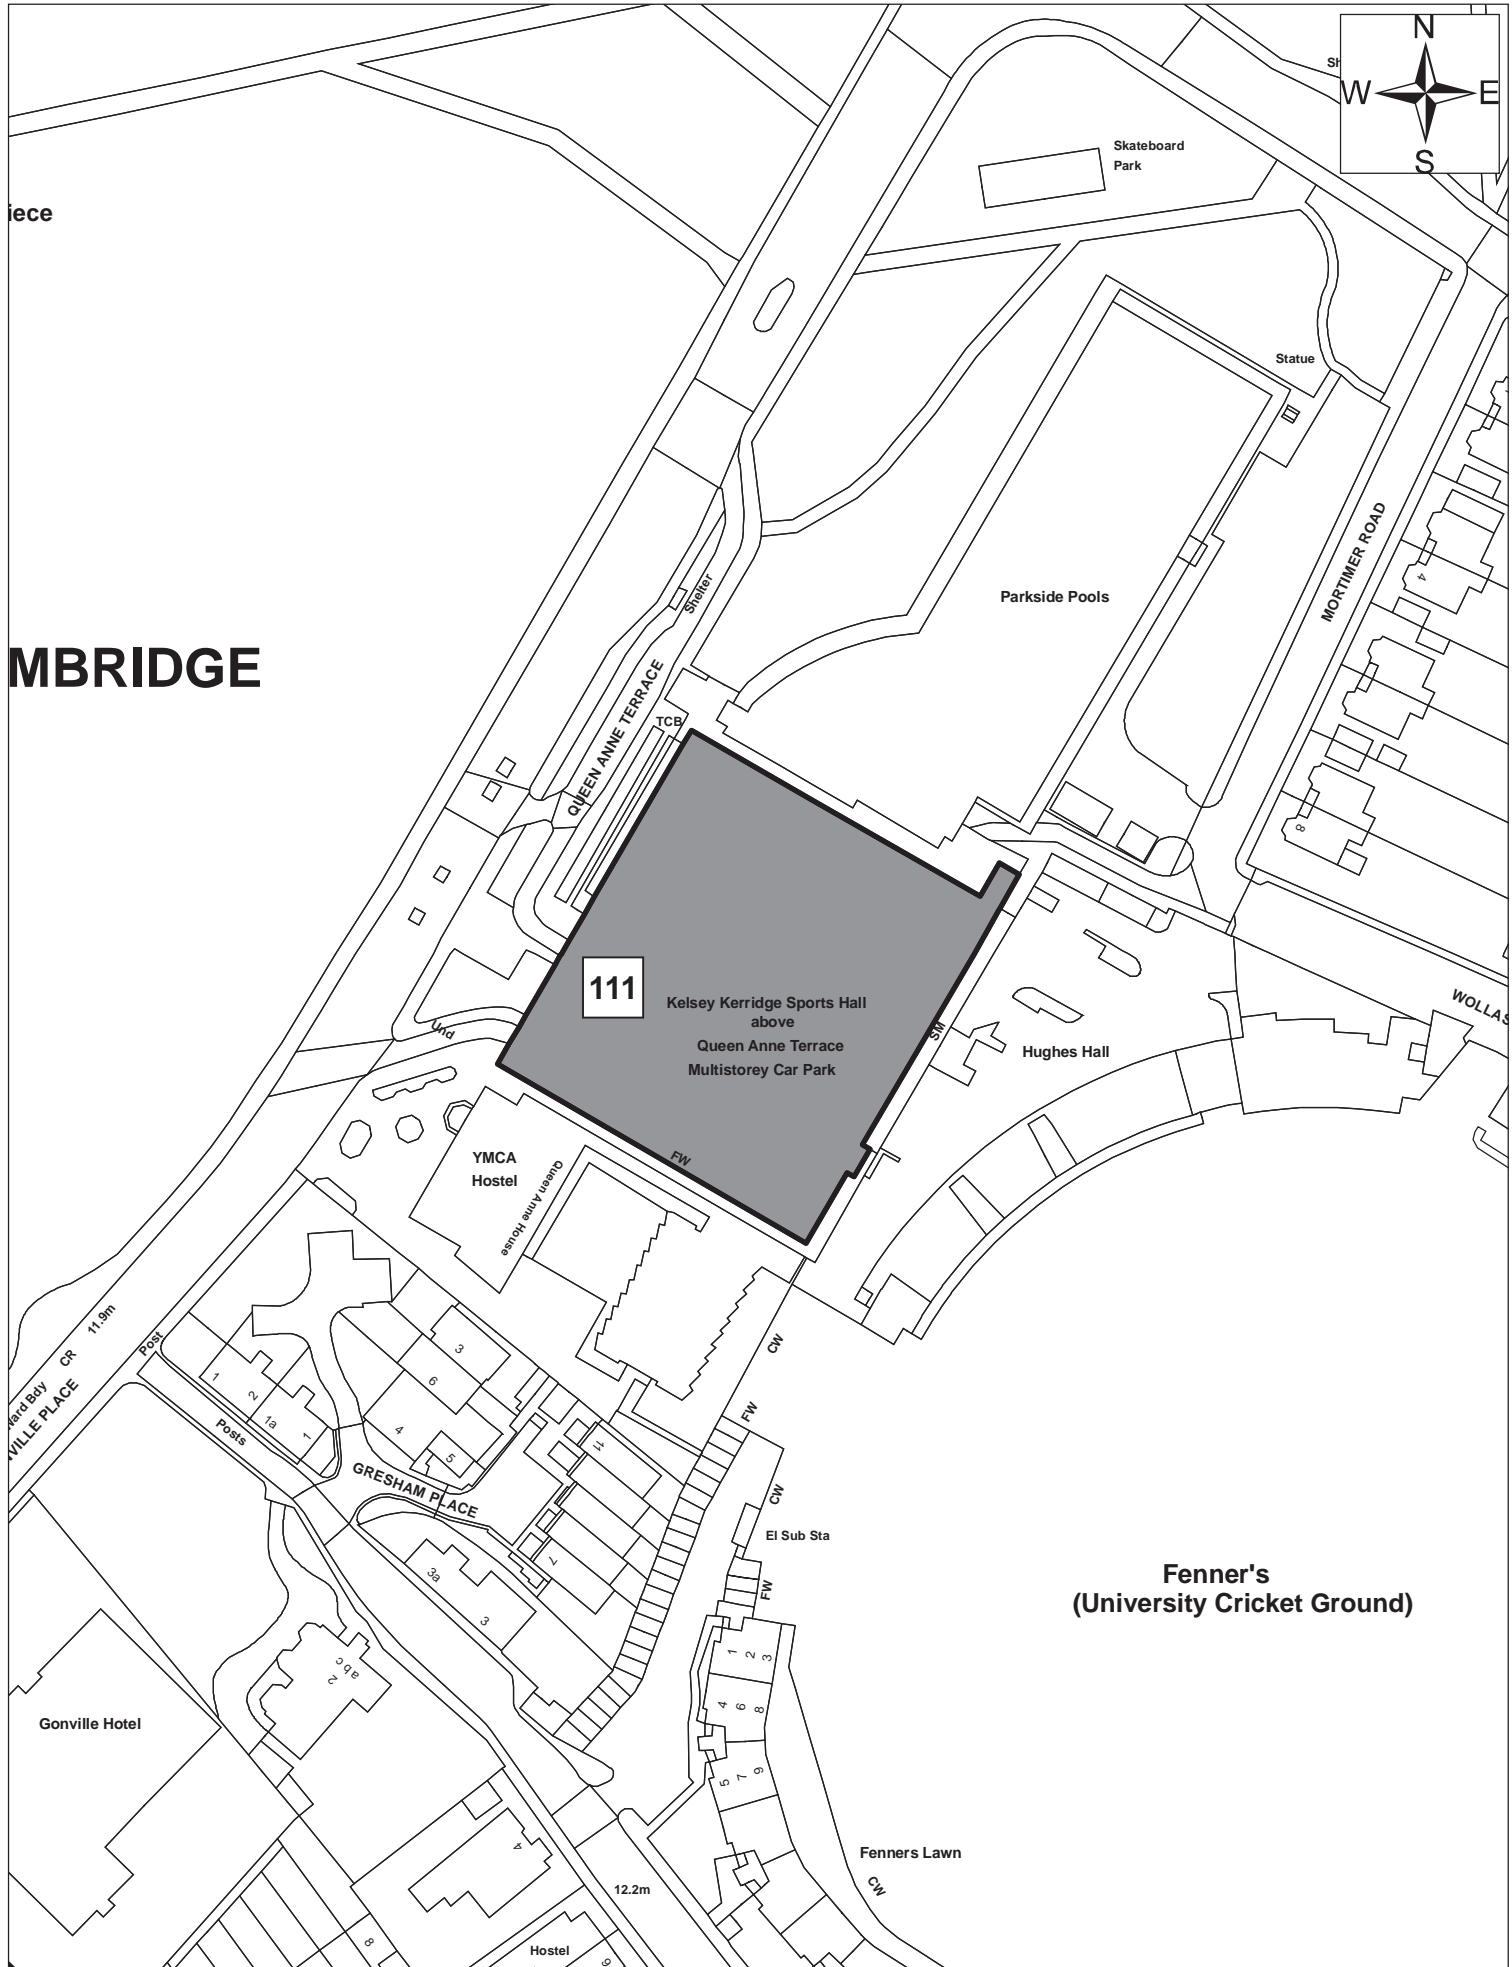

iece

MBRIDGE

Site 111

Date:	1st September 2011
Produced by:	Matthew Merry
Section/Department:	Environment
Scale:	1:1,250