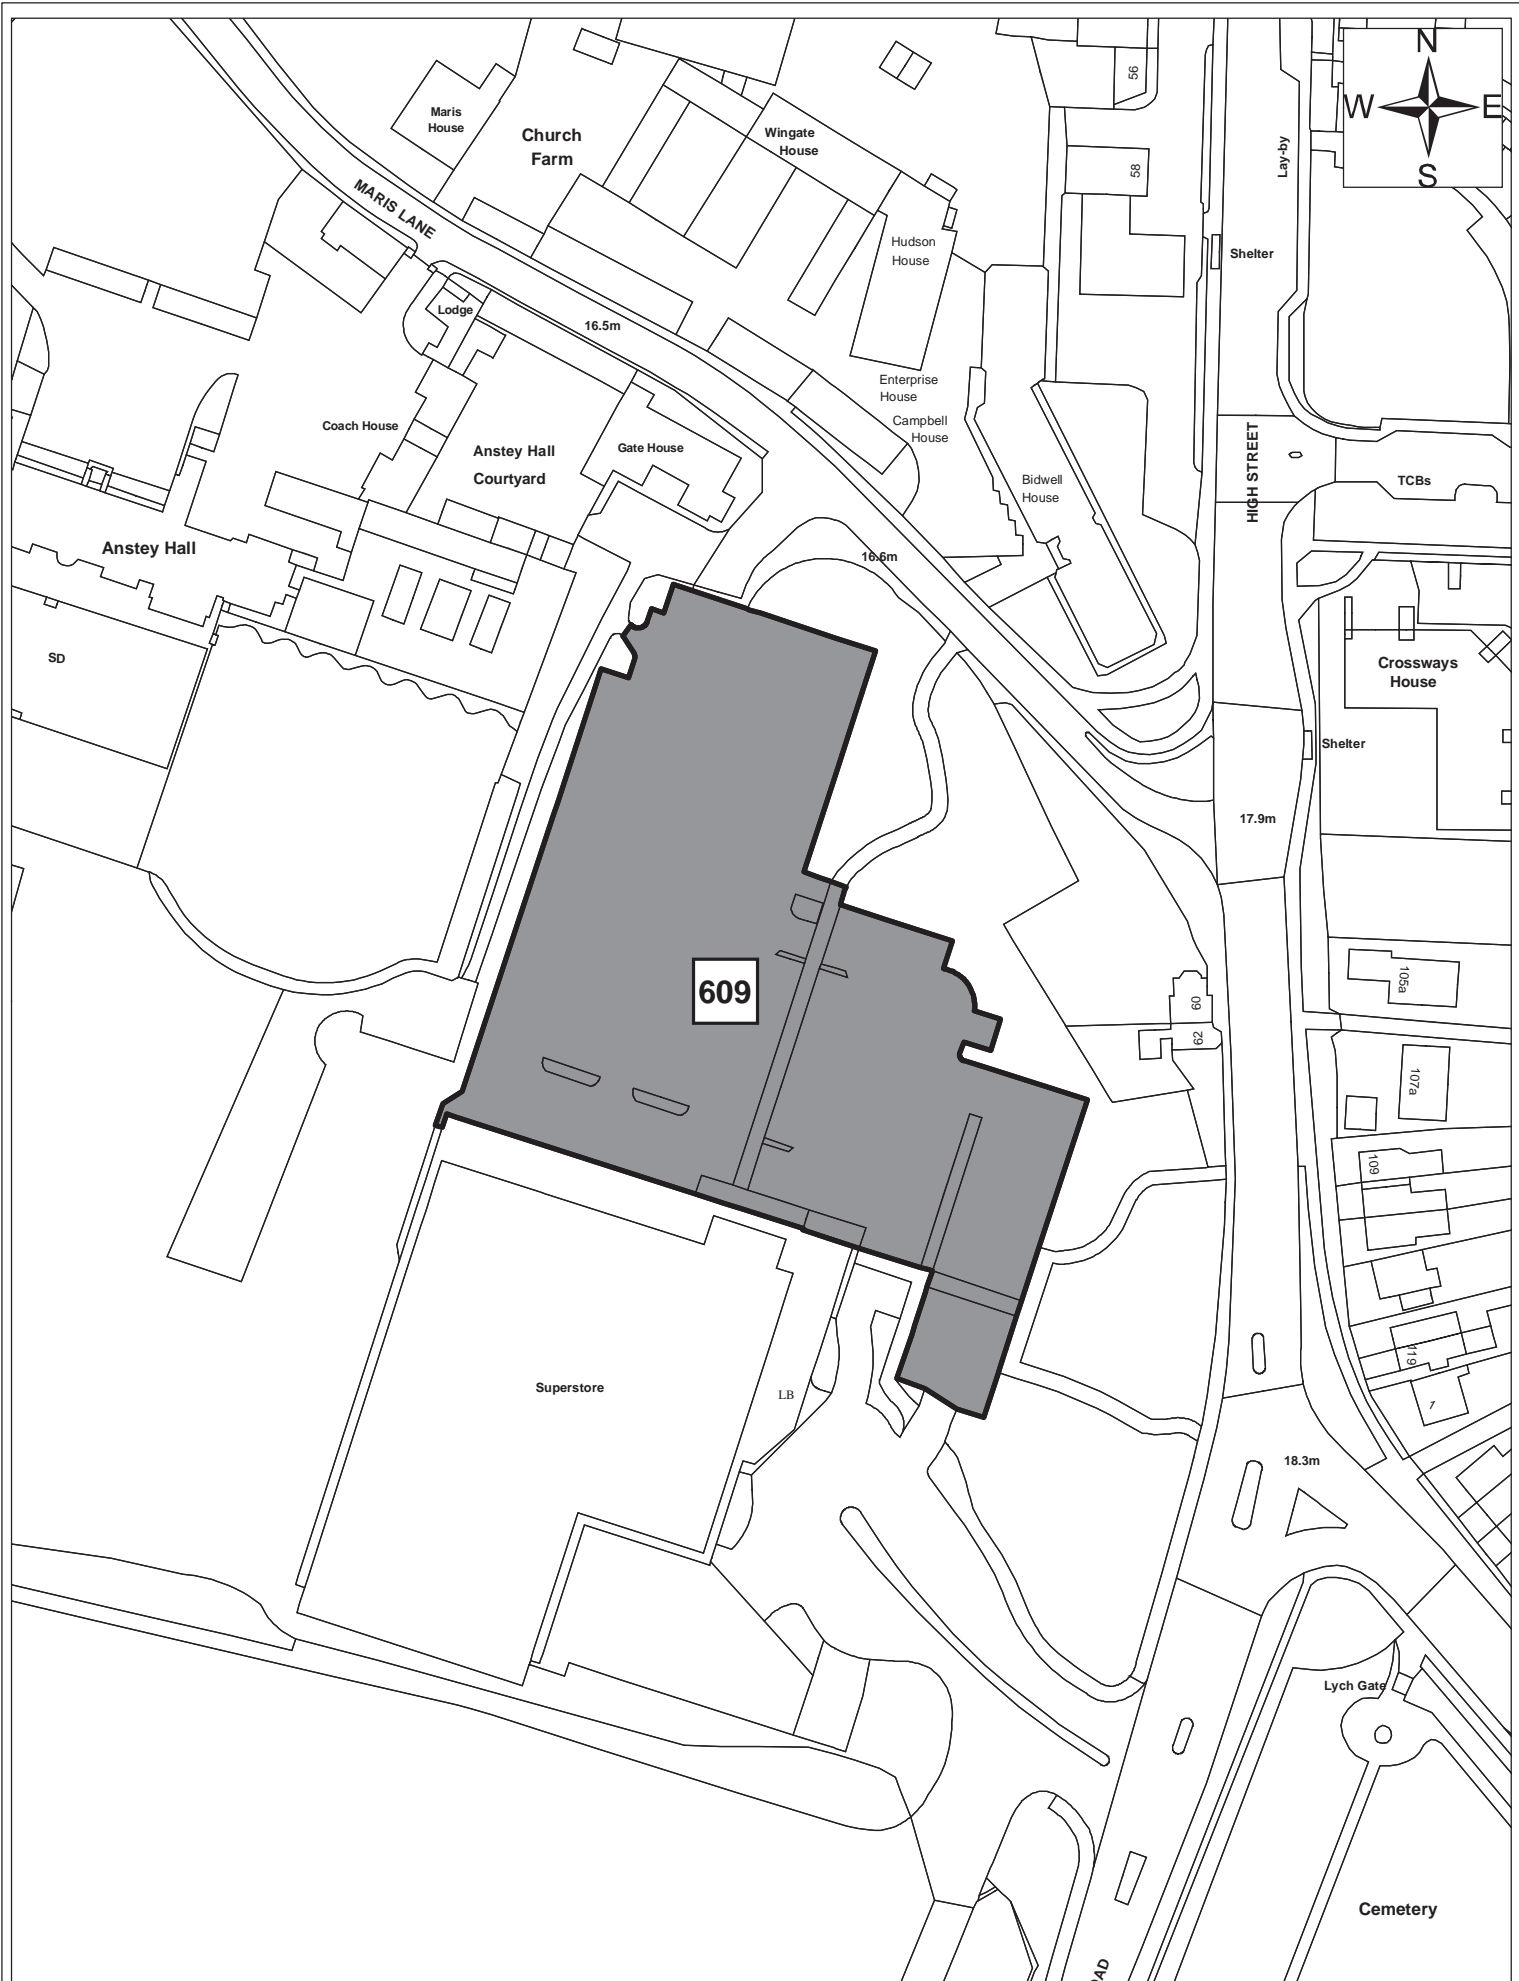

Site 609

© Crown copyright and database right 2011. Ordnance Survey Licence number 100019730.

Date:	1st September 2011
Produced by:	Matthew Merry
Section/Department:	Environment
Scale:	1:1,250