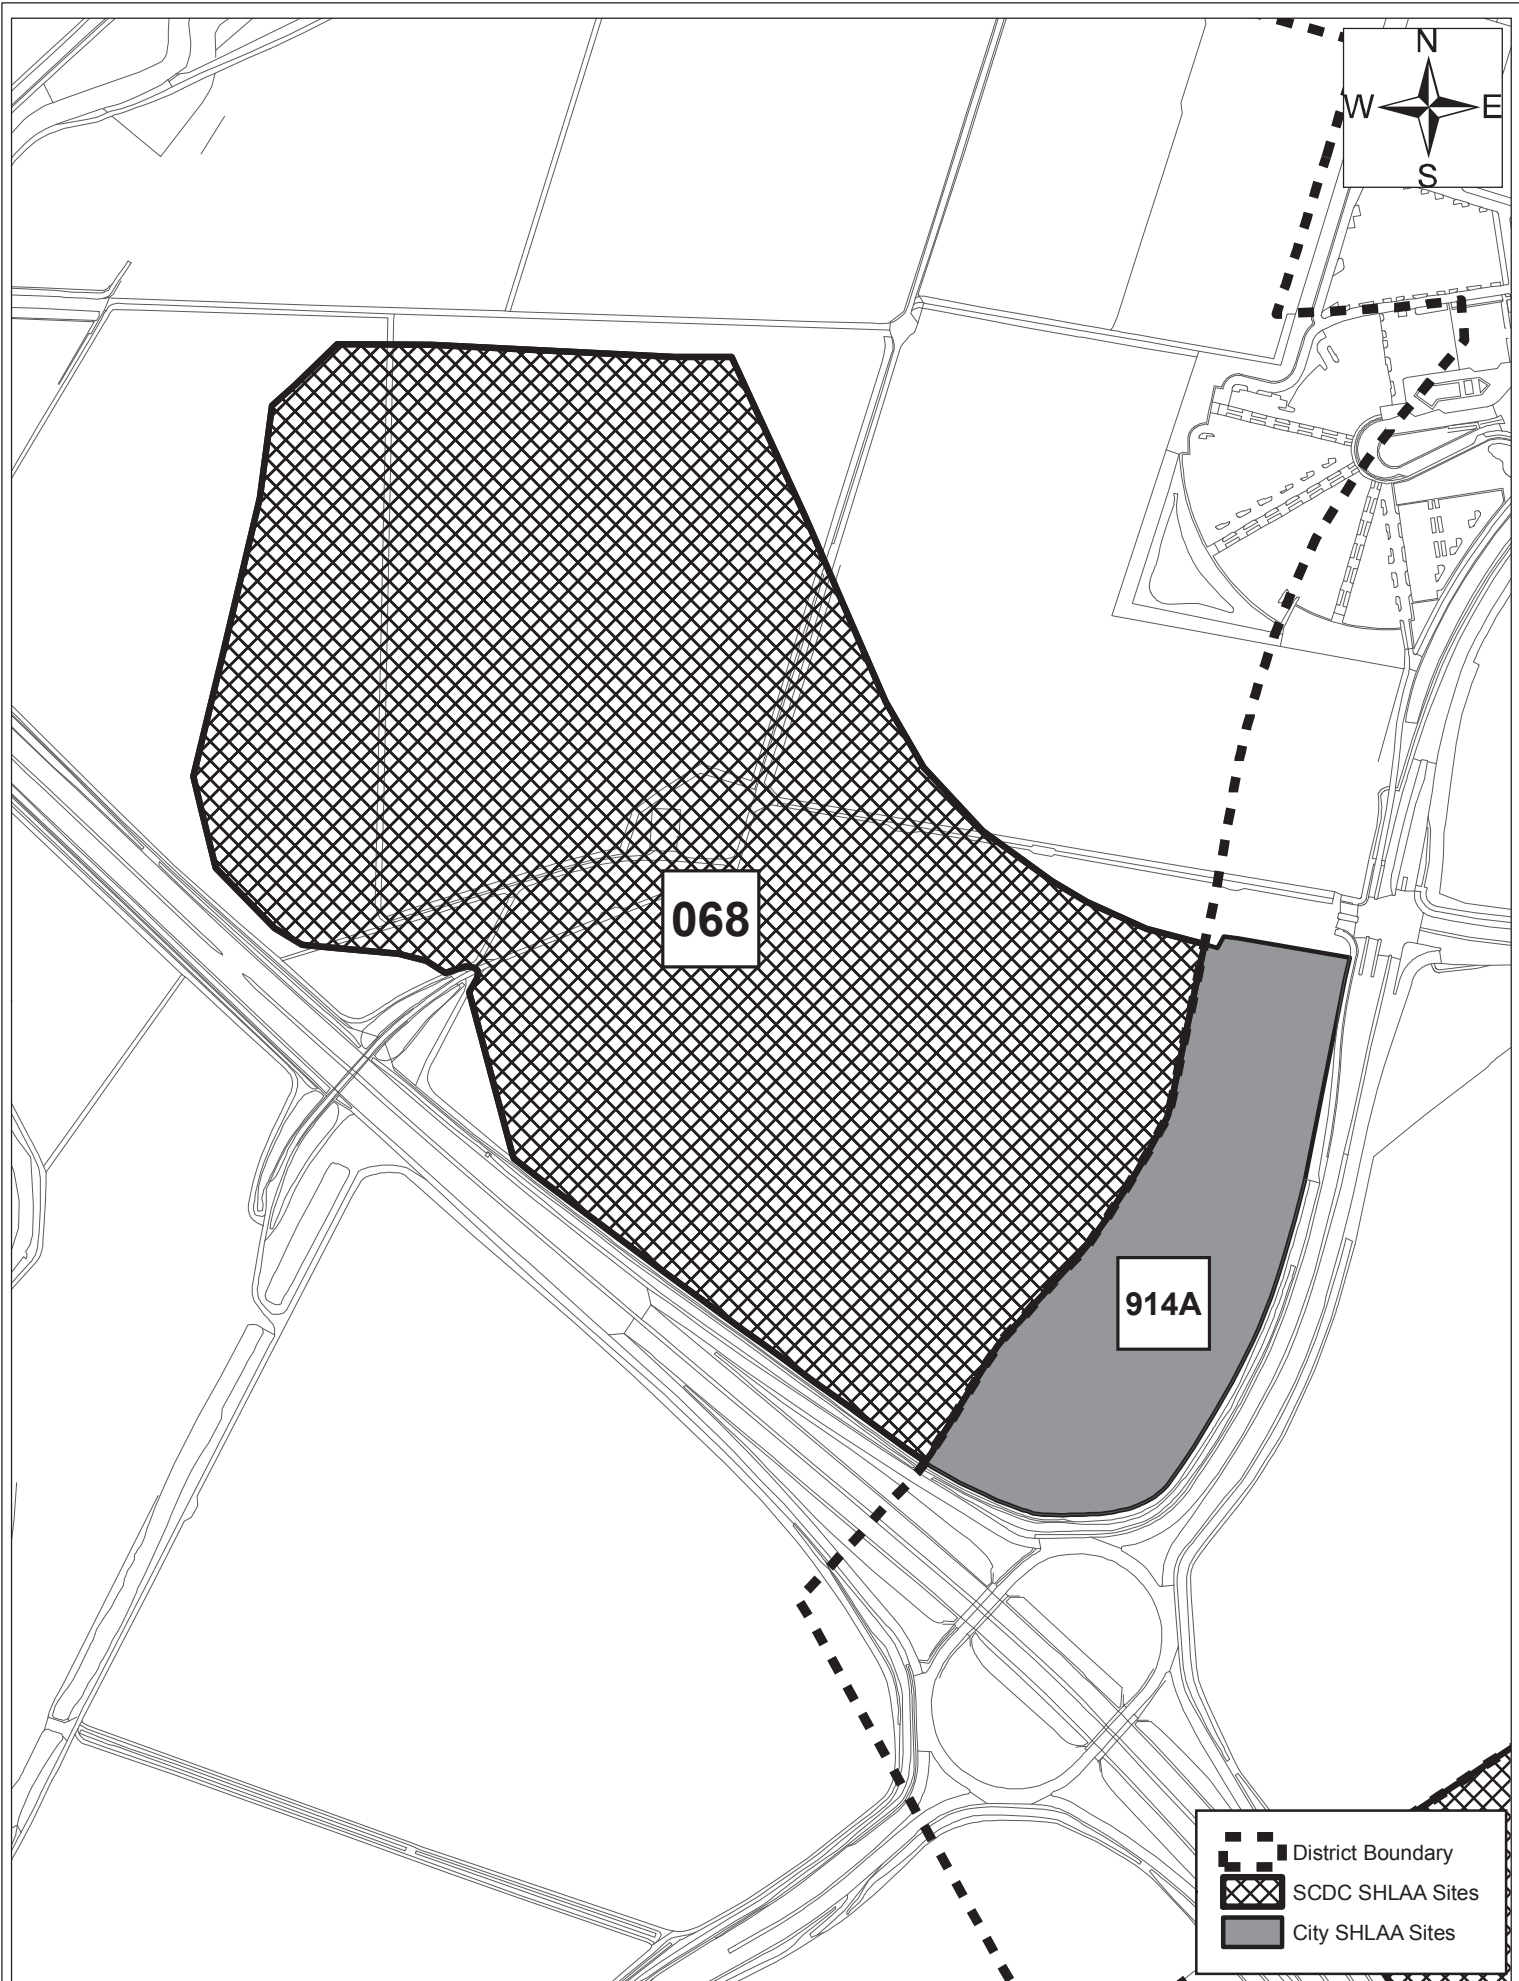

Site 904

© Crown copyright and database right 2011. Ordnance Survey Licence number 100019730.

Date:	25th November 2011
Produced by:	Matthew Merry
Section/Department:	Environment
Scale:	1:2,500

Site 914A, Site 068