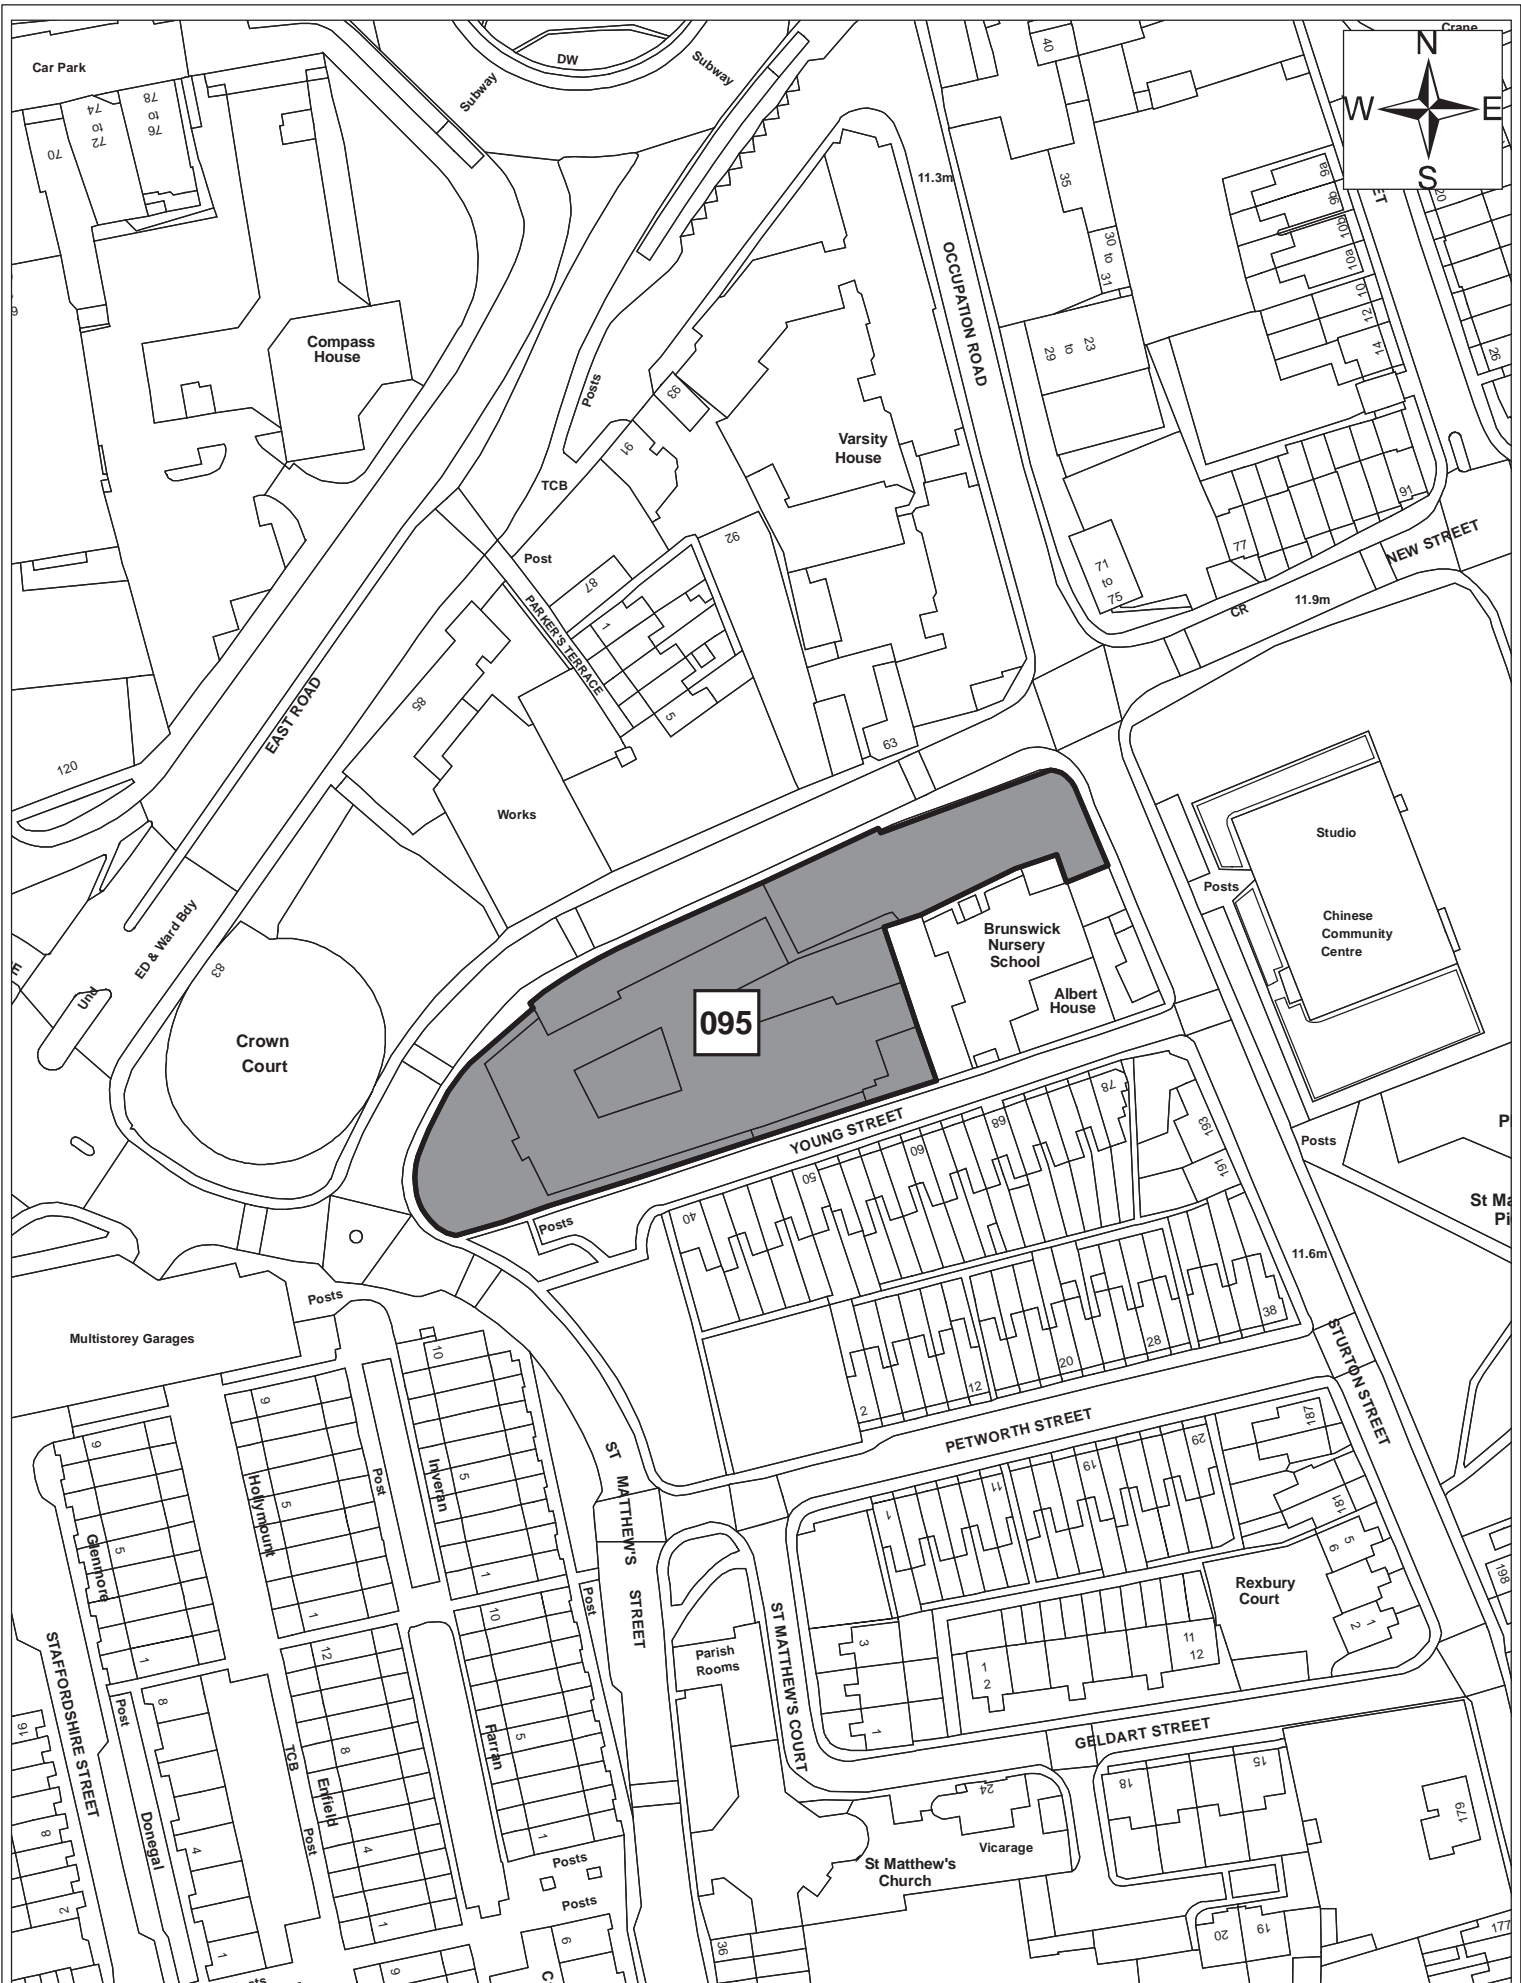

Site 64

© Crown copyright and database right 2011. Ordnance Survey Licence number 100019730.

Date:	05/05/11
Produced by:	Matthew Merry
Section/Department:	Environment
Scale:	1:1250

Site 095

Date:	1st September 2011
Produced by:	Matthew Merry
Section/Department:	Environment
Scale:	1:1,250