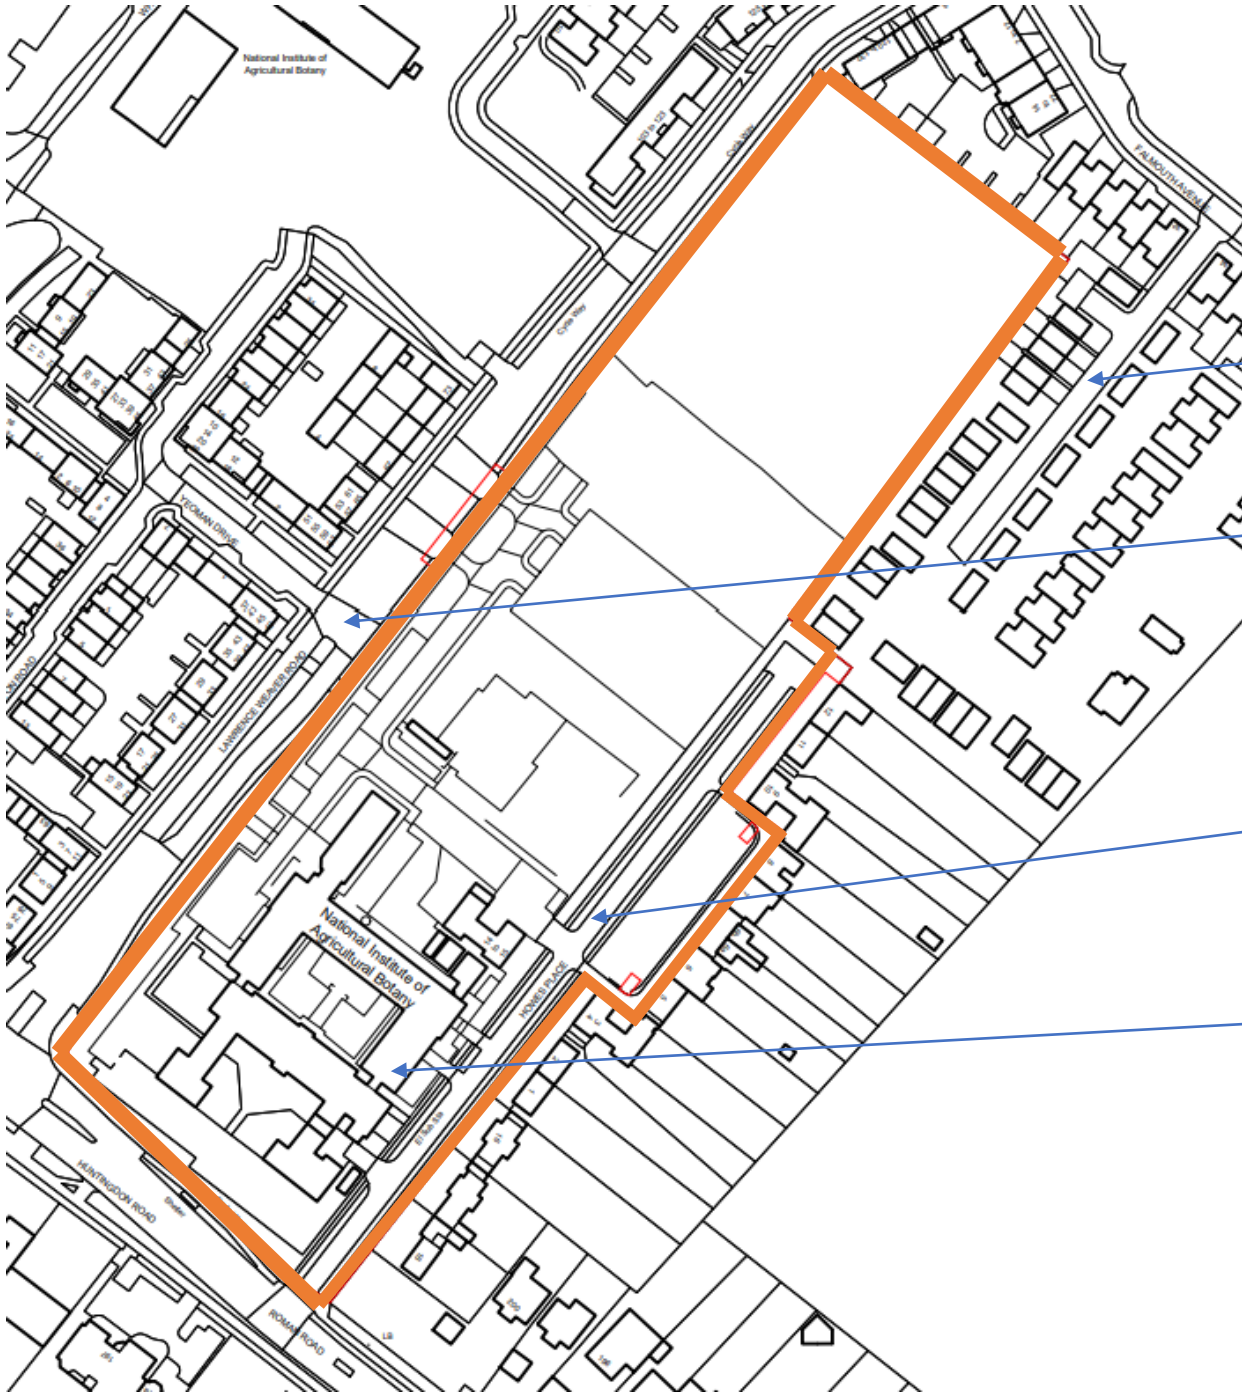

SITE LOCATION

Plymouth Close

Lawrence Weaver Road

Howes Place

Former NIAB HQ