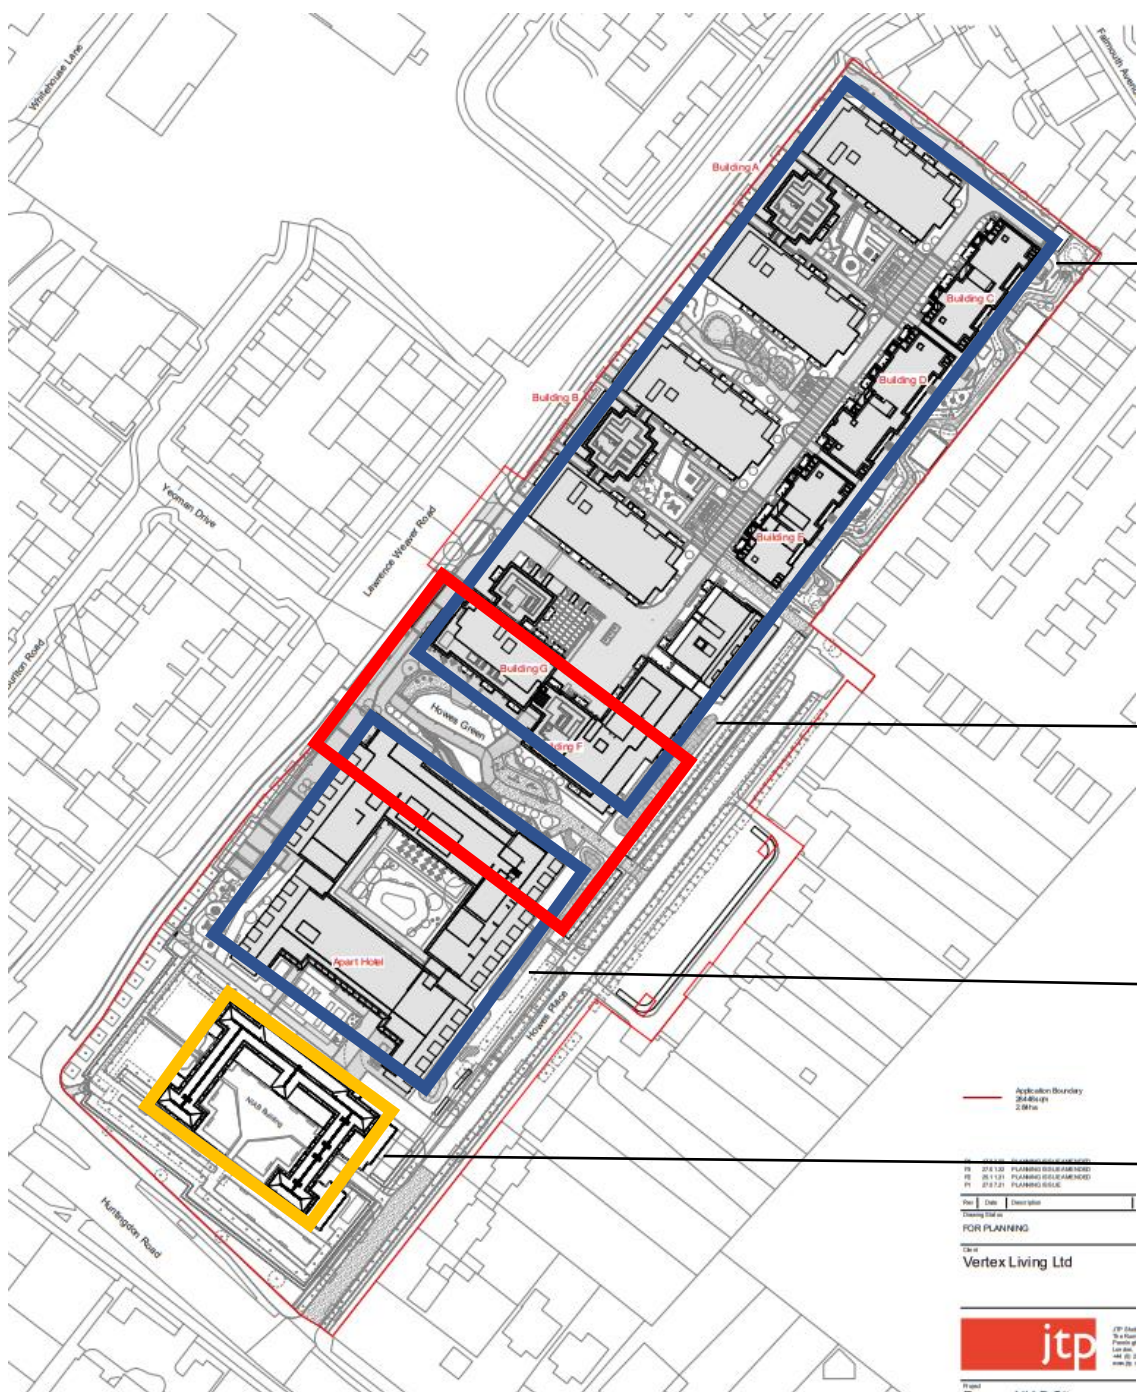

Lawrence Weaver Road

Howes Place

Former NIAB HQ

Figure 3.6: West Cambridge and Land between Huntingdon Road and Histon Road Areas of Major Change and North West Cambridge Area Action Plan

PROPOSAL

291 BtR dwelling units

Mixed use centre

Apart hotel

68 dwelling units (consented under previous permission detail of conversion not included in this application)