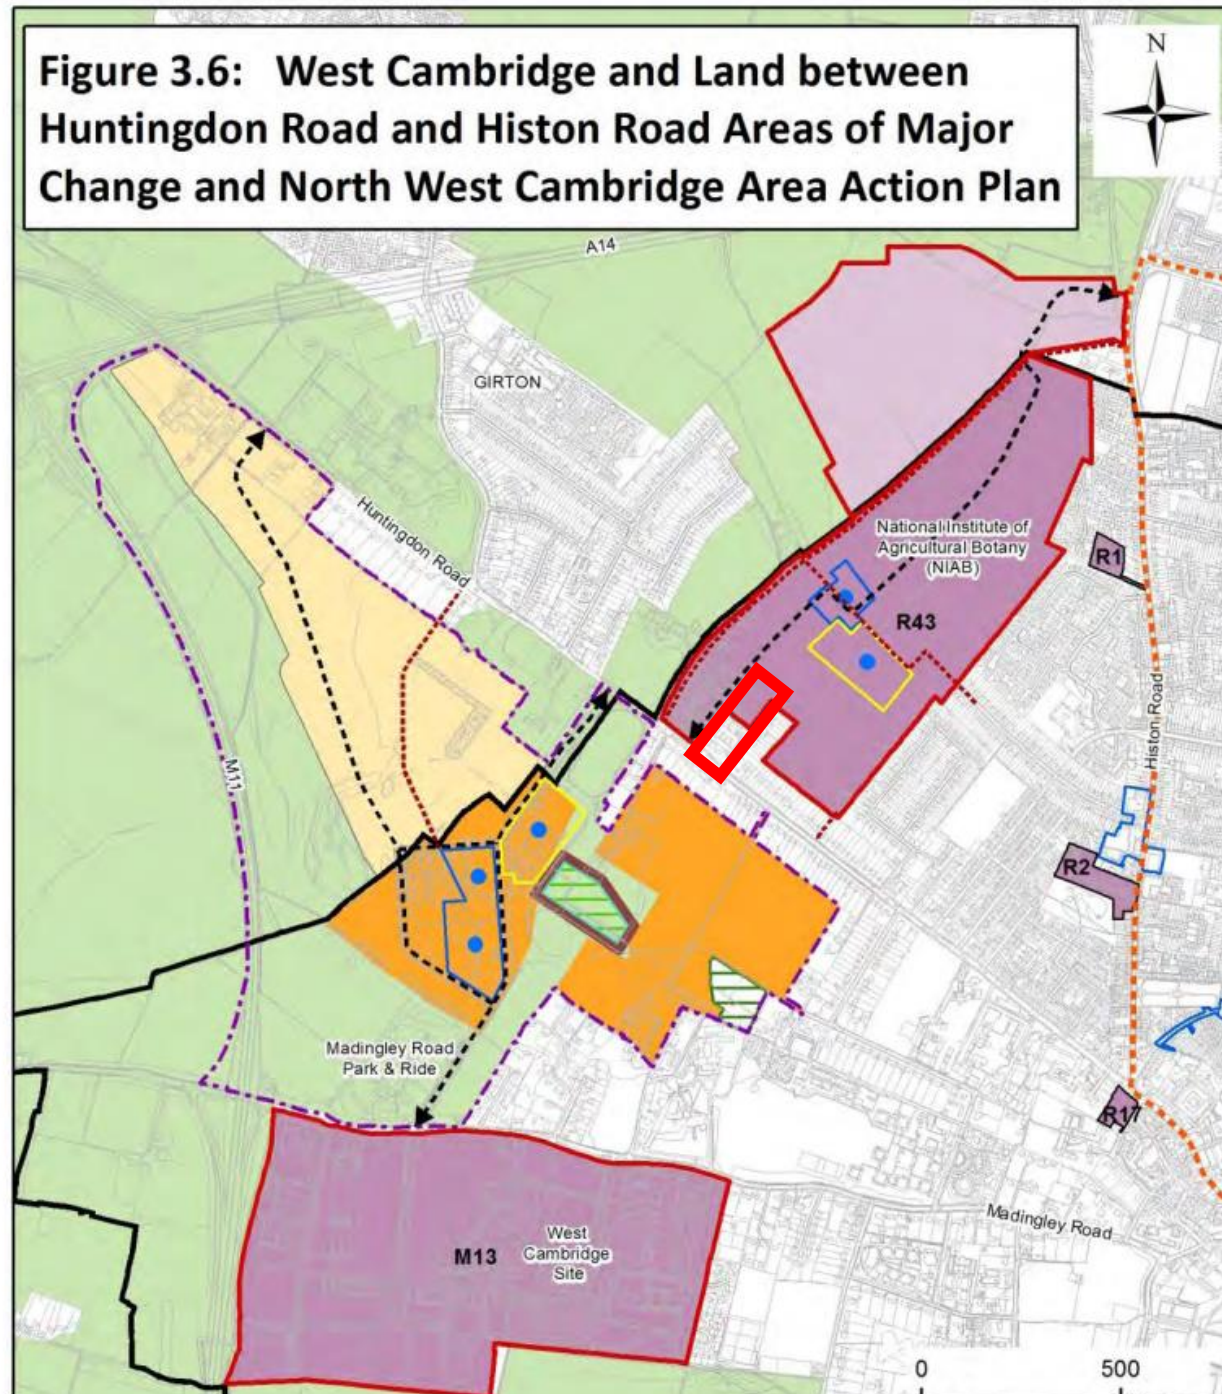

Lawrence Weaver Road

Howes Place

Former NIAB HQ

Figure 3.6: West Cambridge and Land between Huntingdon Road and Histon Road Areas of Major Change and North West Cambridge Area Action Plan

PROPOSAL

291 BtR dwelling units