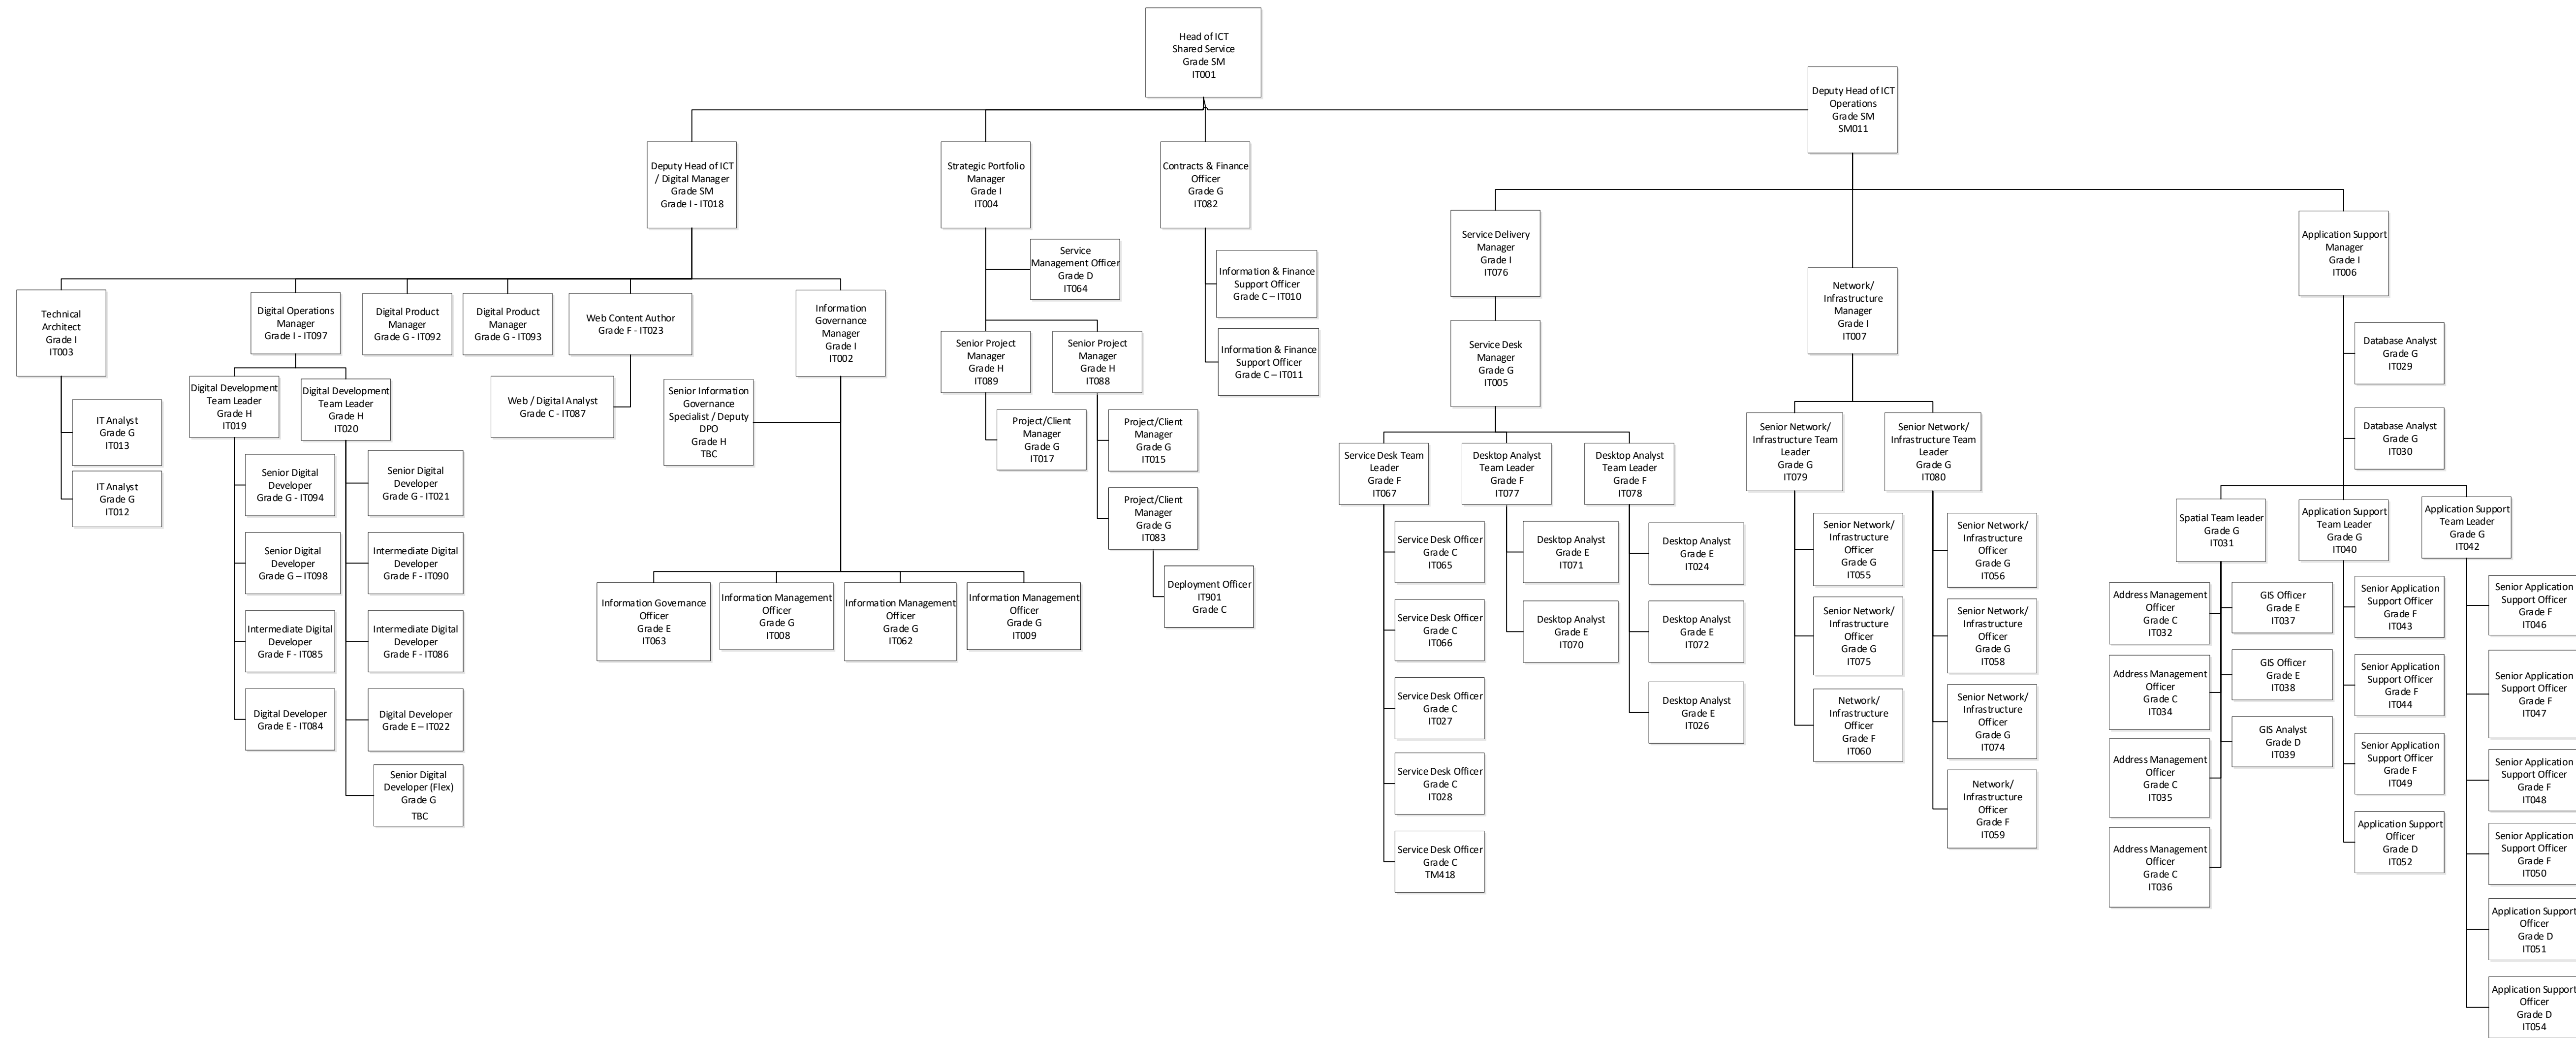

2021 Pay Structure				
Grade	SCP	FTE Salary 37 Hours (£)	Hourly Rate (£)	
MD	56	143,450	74.35	
	55	139,390	72.25	
	54	135,332	70.15	
	53	131,272	68.04	
	52	127,211	65.94	
AD	51	94,191	48.82	
	50	91,483	47.42	
	49	88,777	46.02	
	48	86,071	44.61	
	47	83,364	43.21	
SM Plus	Fixed Point	77,178	40.00	
SM	46	72,537	37.60	
	45	70,373	36.48	
	44	68,206	35.35	
	43	66,041	34.23	
	42	63,876	33.11	
Grade I	41	57,893	30.01	
	40	56,208	29.13	
	39	54,571	28.29	
	38	52,981	27.46	
	37	51,439	26.66	
Grade H	36	48,528	25.15	
	35	47,114	24.42	
	34	45,741	23.71	
	33	44,409	23.02	
	32	43,114	22.35	
Grade G	31	40,675	21.08	
	30	39,489	20.47	
	29	38,341	19.87	
	28	37,222	19.29	
	27	36,141	18.73	
Grade F	26	34,094	17.67	
	25	33,101	17.16	
	24	32,136	16.66	
	23	31,200	16.17	
	22	30,292	15.70	
Grade E	21	28,577	14.81	
	20	27,745	14.38	
	19	26,936	13.96	
	18	26,152	13.56	
	17	25,391	13.16	
Grade D	16	23,953	12.42	
	15	23,257	12.05	
	14	22,579	11.70	
	13	21,920	11.36	
	Grade C	12	20,781	10.77
11		20,176	10.46	
10		19,588	10.15	
9		19,018	9.86	
Grade B		8	17,941	9.30
	7			
	6			
	5			
	Grade A	4	17,190	8.91
3				
2				
1				

CCTV Staff Only			
Grade	SCP	FTE Salary 38.5 Hours (£)	Hourly Rate (£)
Grade D	16	24,924	12.42
	15	24,200	12.05
	14	23,494	11.70
	13	22,808	11.36